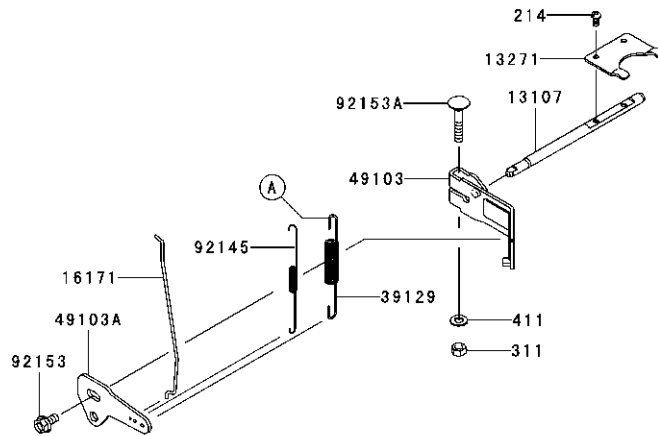

Kawasaki FR691V-AS05 Control Equipment

E0170-A652A

Ref.	Part Number	Description
13107	KM-13107-7047	Shaft
13271	KM-13271-7038	Plate
16171	KM-16171-7022	Link
39129	KM-39129-7035	Governor Spring
49103	KM-49103-7014	Governor Arm
49103A	KM-49103-7015	Governor Arm
49113	KM-49113-7050	Complete Control Panel
92145	KM-92145-7057	Spring
92145A	KM-92145-7058	Spring
92150	KM-92150-2182	Bolt, 5 X 18

Ref.	Part Number	Description
92153	KM-92153-0009	Bolt, 6 X 12
92153A	KM-92153-7033	Bolt, 6 X 35
92153B	KM-92153-7043	Bolt, 6 X 12
92170	KM-92170-7001	Clamp
92172	KM-92172-7035	Screw, 5 X 30
214	KM-214AA0408	Pan Screw +-, 4 X 8
311	KM-311AA0600	Hex Nut, 6mm
312	KM-312AA0500	Hex Nut, 5mm
411	KM-411AA0600	Plain Washer, 6mm