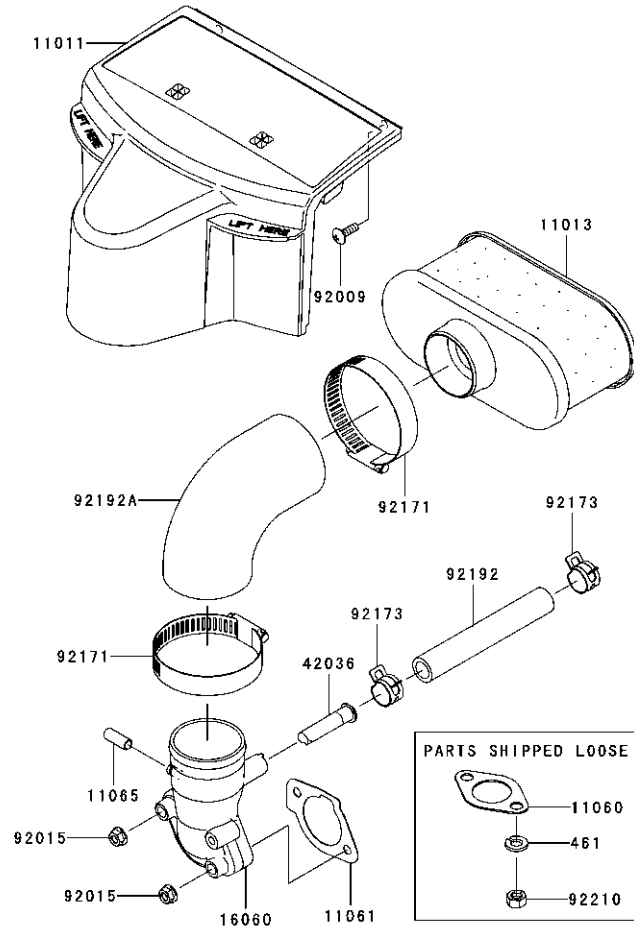

Kawasaki FR691V-AS05 Air Filter/Muffler

E0190-B094A

Ref.	Part Number	Description
11011	KM-11011-7065	Air Filter Case
11013	KM-99999-0384	Air Filter Element
11060	KM-11060-7016	Muffler Gasket
11061	KM-11061-7086	Carburetor/Pipe Intake Gasket
11065	KM-11065-7037	Cap
16060	KM-16060-7038	Intake Pipe
42036	KM-42036-7017	Breather Sleeve
92009	KM-92009-2303	Screw
92015	KM-92015-1367	Nut
92171	KM-92173-1001	Clamp
92173	KM-92173-7003	Clamp
92192	KM-92192-7146	Tube, 12.6 X 18.6 X 118
92192A	KM-99999-7082	Air Filter Tube
92210	KM-92210-7027	Nut, M8
461	KM-461DA0800	Spring Washer, 8mm