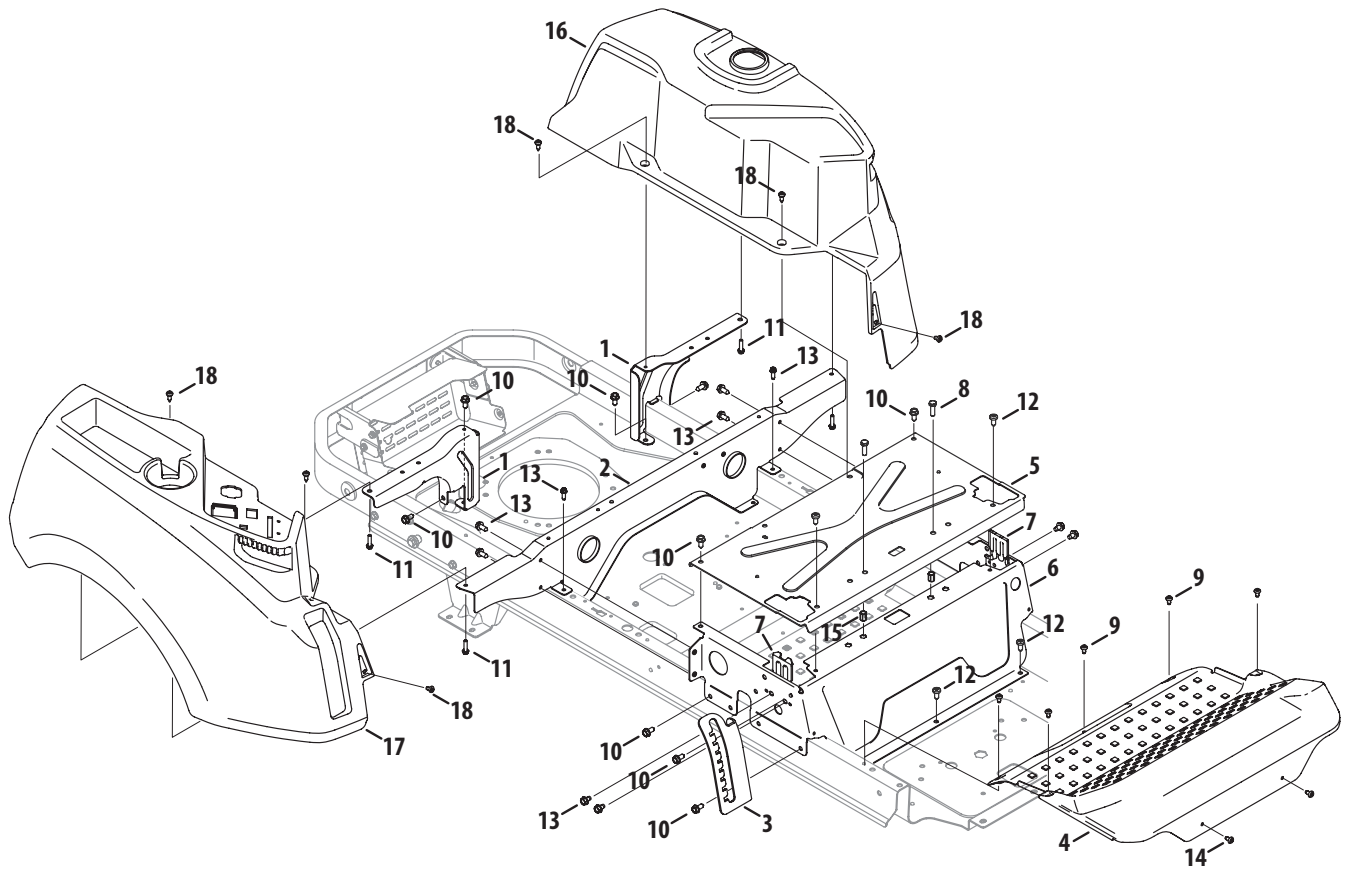

Operator's Platform

Ref.	Part Number	Description
1	703-08720A	Rear Tank Bracket
2	703-09332A	Rear Seatbox Brace
3	703-08762C	Height Index Bracket
4	703-08902A	Floor Board
	603-05094	Floor Board, Fab
5	703-09045B	Seatbox Plate
6	703-09320	Seat Frame
7	703-09211A	Lapbar Brace Bracket
8	710-0376	Hex Cap Screw, 5/16-18 x 1.00
9	710-04483	Self Tapping Screw, 1/4-20 x .50

Ref.	Part Number	Description
10	710-04484	Hex Washer Screw, 5/16-18 x .750
11	710-05109	Hex Washer Screw, 5/16-14 x 1.00
12	710-05424	Self Tapping Screw, 5/16-18 x .750
13	710-0607	Hex Washer Screw, 5/16-18 x .50
14	710-1611B	Screw, Self-Tapping, 5/16-18, 0.750
15	728-05012	Nut, 5/16-18
16	931-08687A	LH Console
17	931-08771A	RH Console
18	738-04549A	Shoulder Screw, 1/4-20