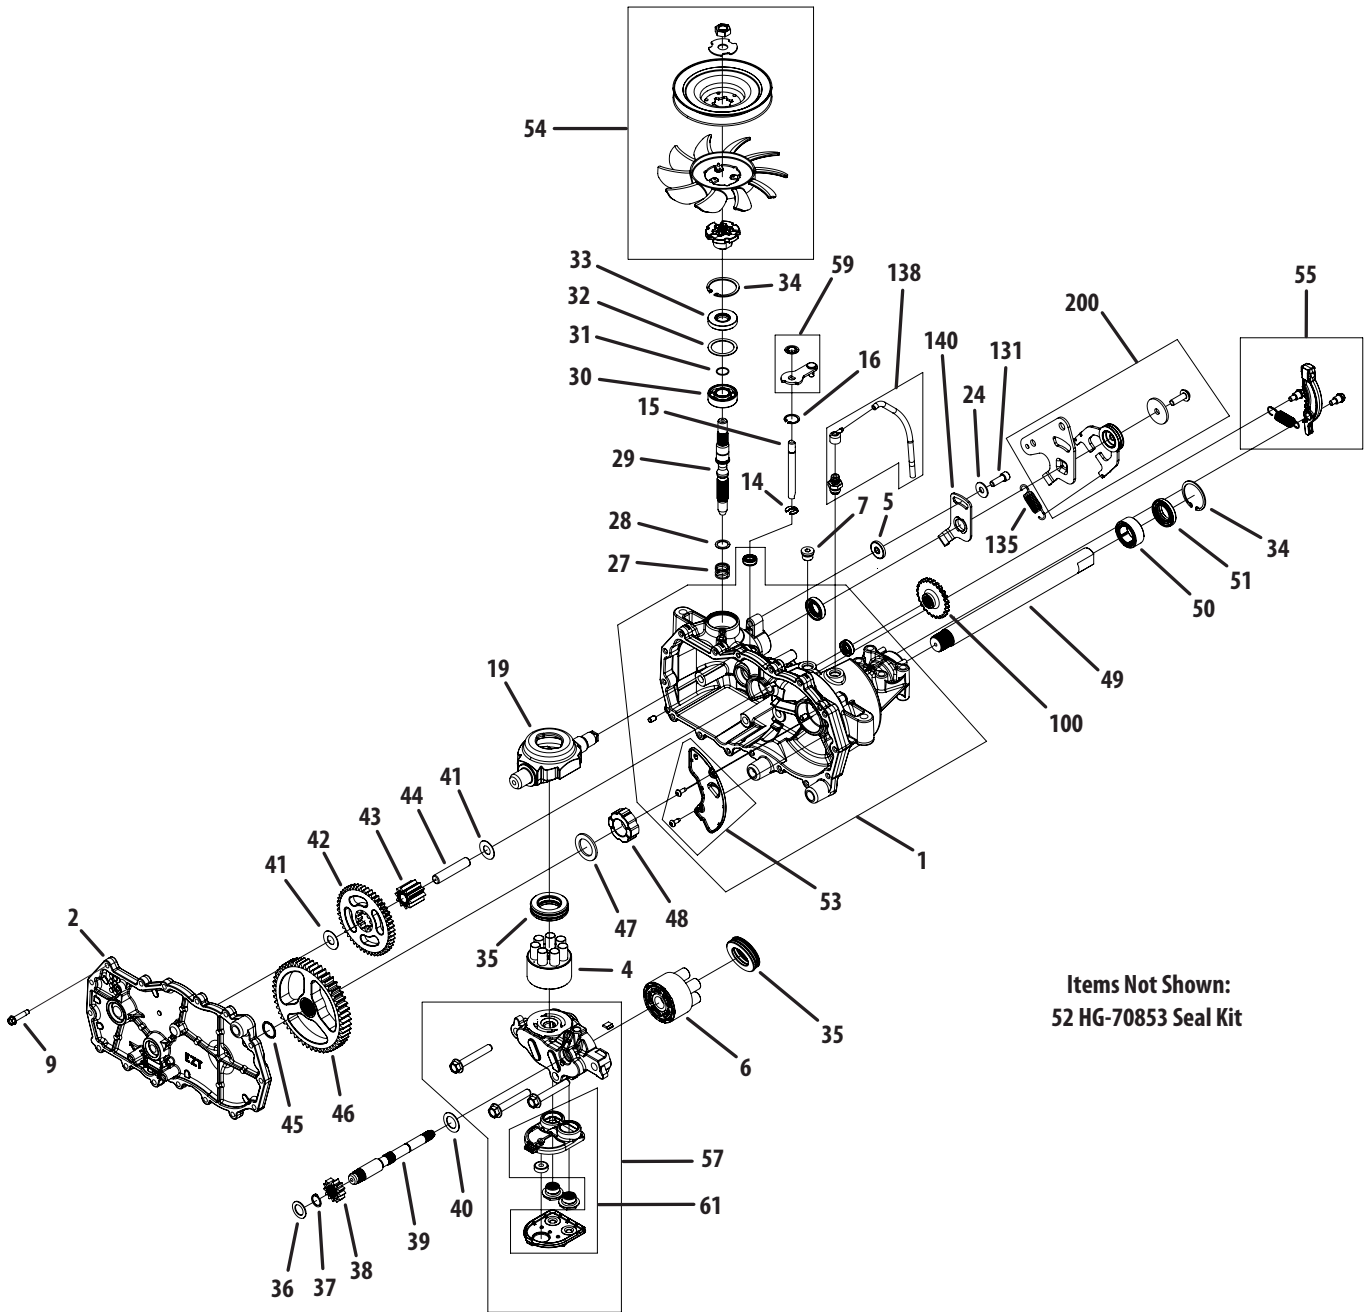

RH Transmission 618-05129A

Items Not Shown:
52 HG-70853 Seal Kit

RH Transmission 618-05129A

Ref.	Part Number	Description
1	HG-71098	Kit, Housing, Main, RH
2	HG-70983R	Kit, Housing, Side, RH
4	HG-70723	Kit, Block, 7 Piston
5	HG-52527	Spacer, .320 x 1.005 x .150
6	HG-70331	Kit, Block, 10cc Cylinder
7	HG-9005110-5600	Plug, 9/16-18
9	HG-53246	Screw, Hex Washer
14	HG-51628	Ring, Retaining .375 External
15	HG-51625	Rod, Bypass
16	HG-51627	Ring, Ret .375 External
19	HG-51048	Trunnion, Swashplate
24	736-0371	Washer, .34 x .88 x .06
27	HG-2003014	Spring, Block
28	HG-2003017	Washer, .59 x .79 x .04
29	HG-51062	Shaft, Input
30	HG-50315	Ball Bearing 17 x 40 x 12
31	HG-2000022	Ring, Reatining
32	HG-50951	Washer, 1.23 x 1.57 x .04
33	HG-51161	Seal, Lip 17 x 40 x 7
34	HG-50329	Ring Retaining Internal
35	HG-50551P	Thrust Bearing, 30 x 52 x 13
36	HG-44371	Washer, .63 x 1.00 x .05
37	HG-44145	Ring, Reatining, Motor Shaft
38	HG-51130	Gear, 13T Pinion
39	HG-51845	Shaft, Motor

Ref.	Part Number	Description
40	HG-51069	Washer, .71 x 1.16 x .04
41	HG-50132	Washer
42	HG-51129	Gear, 10T/48T
43	HG-51043	Gear, 10T Jackshaft
44	HG-51083	Pin, Jackshaft
45	HG-52531	Ring, Spiral Retaining-87
46	HG-52541	Gear, Bull 52T
47	HG-52532	Washer, 1.018 x 1.571 x .105
48	HG-52542	Buahing, Sleeve (Inboard)
49	HG-52545	Shaft, Axle, 1.00 x 11.70 DD
50	HG-51517	Bushing, 1.003 x 1.571 x .625
51	HG-51518	Seal, Lip, TC4, 1.00 x 1.577 x .27
52	HG-70853	Kit, Seals & Rings
53	HG-70868R	Kit, Expansion Plate RH
54	HG-72135	Kit, Fan & Pulley
55	HG-71356	Kit, Brake Arm
57	HG-71530	Kit, Center Section RH
59	HG-71357	Kit, Bypass Arm
61	HG-71497	Kit, Filter
100	HG-51635	Disc, Cog Brake
131	HG-71341	Socket Cap Screw, 5/16-24 x 7/8
135	732-04448	Spring, Extension
138	HG-71510	Kit, Breather
140	HG-51945	Arm, Neutral Right
200	HG-71588	Kit, RTN Bidirectional