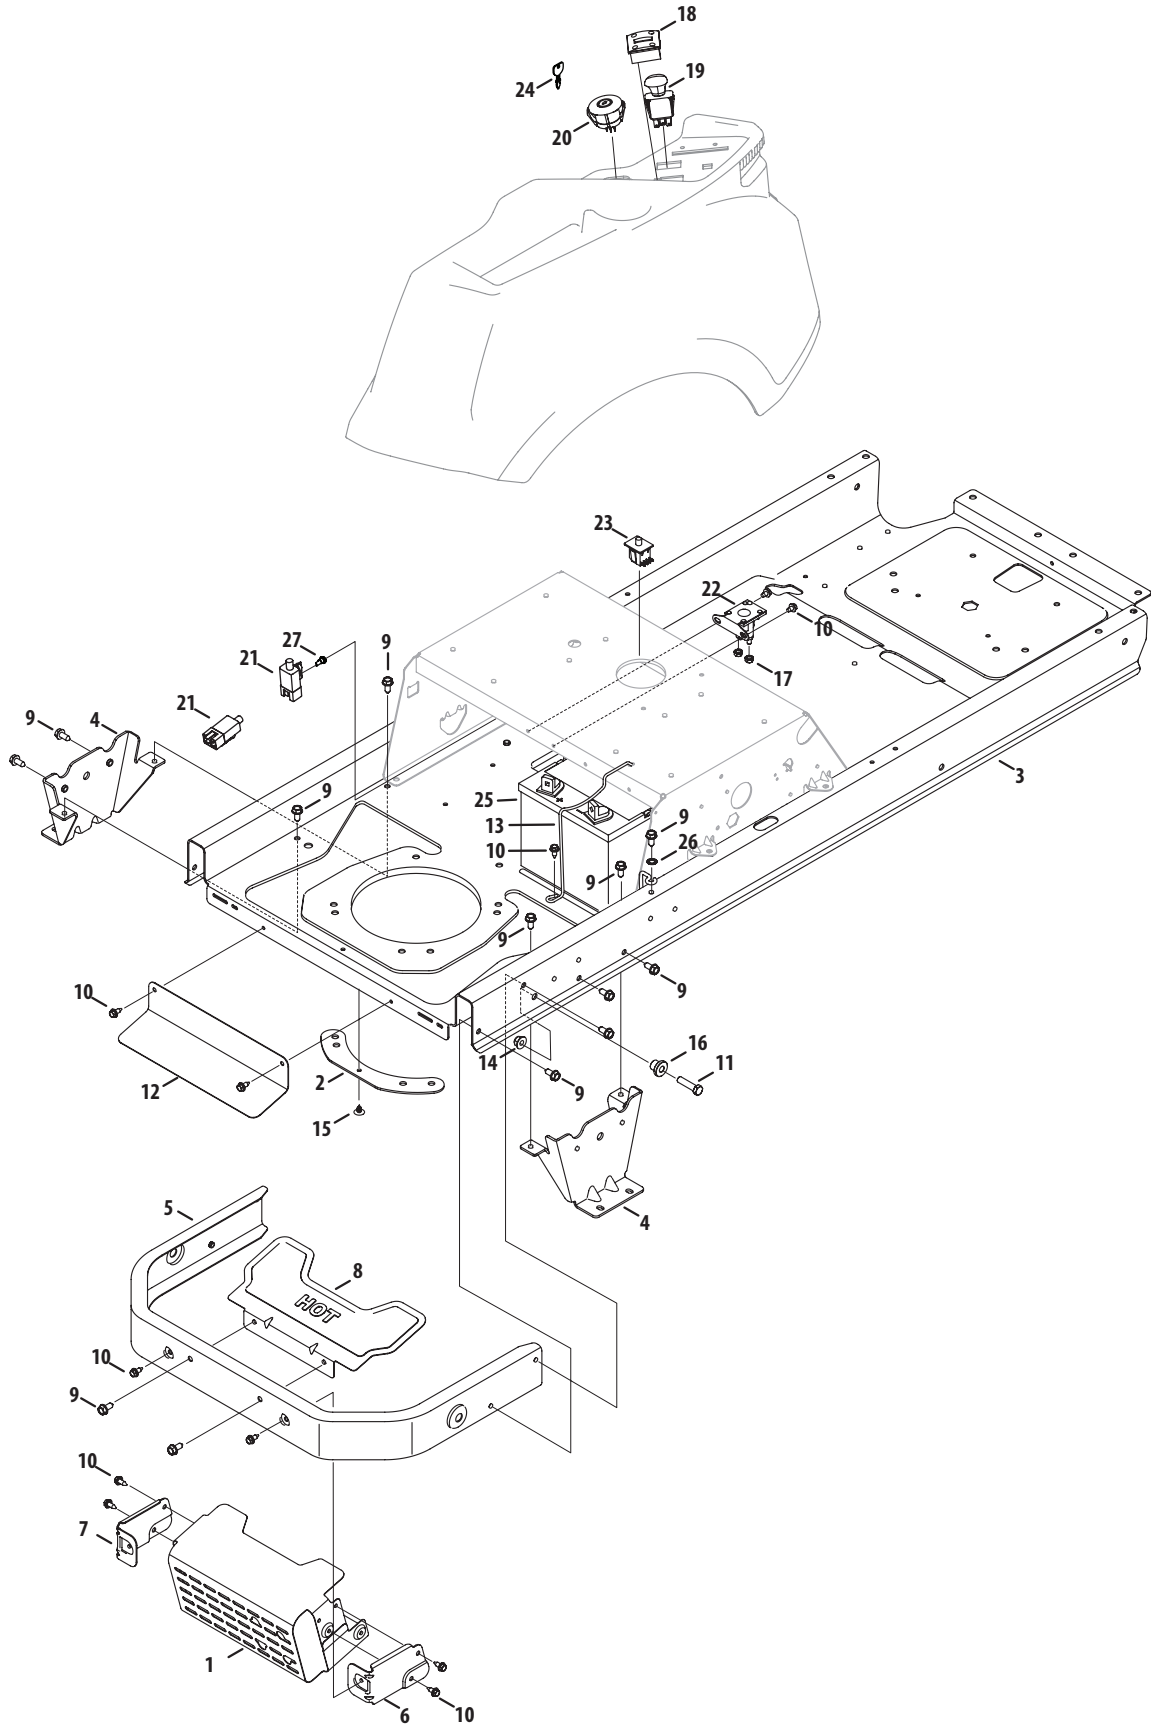

Frame & Electrical

Ref	Part Number	Description
1	683-04549	Muffler Shield Assembly
2	703-05383B	Retainer Plate
3	603-05025	Frame Assembly
4	703-08555	Transmission Mounting Bracket
5	703-08558A	Rear Bumper
6	703-08671A	Muffler Mounting Shield Bracket, RH
7	703-08695	Muffler Mounting Shield Bracket, LH
8	703-09083	Muffler Shield
9	710-04484	Hex Washer Screw, 5/16-18 x .750
10	710-1652	Hex Washer Screw, 1/4-20 x .625
11	710-3005	Hex Screw, 3/8-16 x 1.25
12	703-09195	Lower Heat Shield
13	747-05685	Battery Rod
14	712-04065	Flange Lock Nut, 3/8-16
15	726-04072A	Clip, .250 Dia. x .500 LG
16	738-04058	Shoulder Spacer, .38 x 1.0 x .70
17	712-04064	Flange Lock Nut, 1/4-20
18	925-06154	Hour Meter/Service Minder
19	925-3233	Electric PTO Switch
20	925-04228	Key Switch
21	725-04363	Interlock Switch
22	725-06153	Solenoid
23	925-05013	Seat Switch
24	625-05000	Key, Assembly
25	925-1707D	Battery
26	736-0607	Lock Washer, 5/16
27	738-04237A	Shoulder Screw, #10-32 x .500
—	925-06000A	Harness Assembly