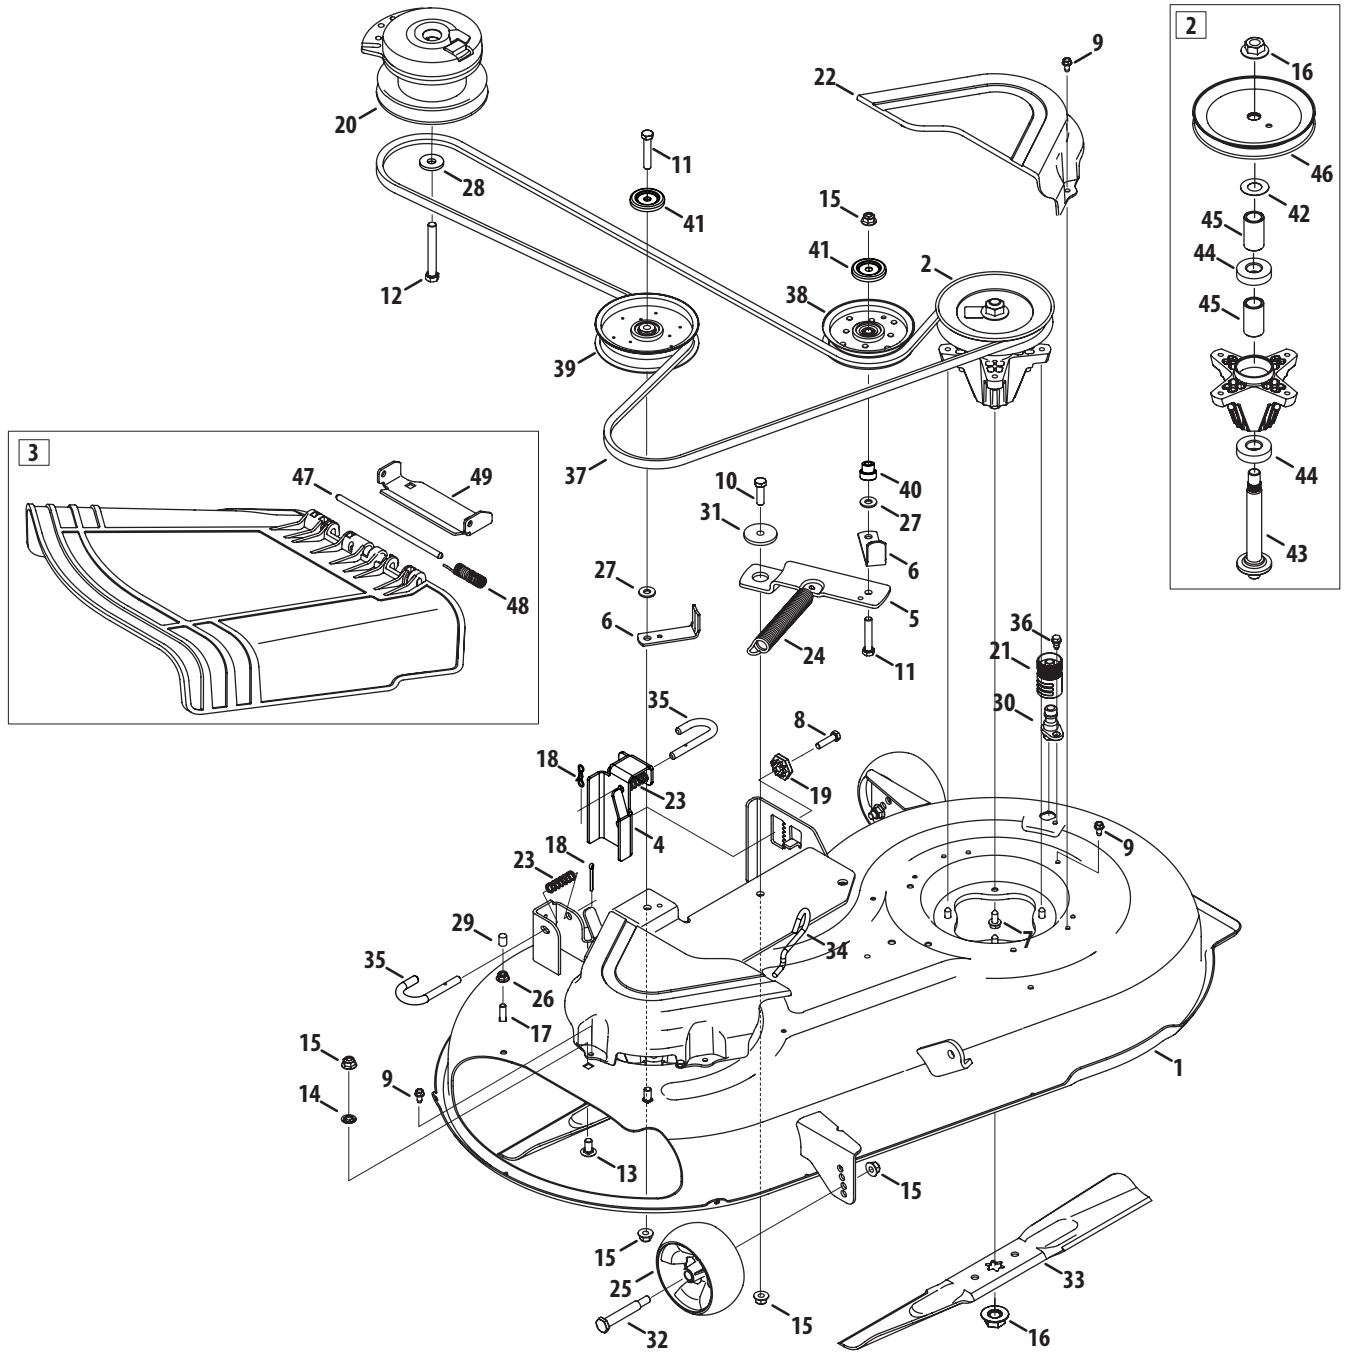

42" Deck

Ref.	Part Number	Description	Ref.	Part Number	Description
1	903-05125	42" Deck Assembly	26	712-04063	Flange Lock Nut, 5/16-18
2	918-04822A	Spindle Assembly	27	736-0262	Flat Washer, .385 x .870 x .092
3	631-05191	Chute Deflector Assembly	28	736-0322	Flat Washer, .450 x 1.25 x .164
4	683-05124	Deck Lift Bracket	29	720-05010	Cap, .290 x .500
5	703-08336C	Pivot Idler Bracket	30	731-07487	Deck Wash Nozzle
6	703-09583	Bracket Belt Guard	31	738-04162C	Shoulder Spacer, .884 x .190
7	710-1260A	Hex Washer Screw, 5/16-18 x .750	32	938-3056	Shoulder Screw, .5 x 2.5 x 3/8-16
8	710-0573	Hex Cap Screw, 5/16-18 x 1.25	33	942-04312	Blade, 2 in 1, 21.23
9	710-1652	Hex Washer Screw, 1/4-20 x .625	34	747-05608	Deck Spring Rod
10	710-3005	Hex Cap Screw, 3/8-16 x 1.25	35	747-06292	Deck Hanger Rod
11	710-3144	Hex Cap Screw, 3/8-16 x 2.00	36	738-04278	Shoulder Screw, .500 x 1/4-20
12	710-3157A	Screw, 7/16-20 x 3.25	37	954-04033A	V-Belt
13	710-3178	Carriage Screw, 3/8-16 x .75	38	756-05042	Idler Pulley, 4.25 Dia.
14	712-0229	Push Nut, 3/8	39	756-04511B	Idler Pulley, 5.00 Dia.
15	712-04065	Flange Lock Nut, 3/8-16	40	748-05029	Shoulder Spacer
16	712-0417A	Hex Flange Nut, 5/8-18	41	783-08389	Pulley Cap
17	710-0376	Hex Cap Screw, 5/16-18 x 1.00	42	936-0351	Washer, .760 x 1.50 x .030
18	714-0162	Cotter Pin, 5/32 x 1.25	43	738-1186A	Spindle Shaft
19	917-04074	Deck Adjustment Gear	44	941-0919A	Ball Bearing
20	917-05121	Electric PTO Clutch	45	750-04936	Spacer, .792 x 1.060 x 1.860
21	921-04041	Water Nozzle Adapter	46	956-1227	Deck Pulley
22	731-08698	Belt Cover	47	711-04847B	Hinge Pin
23	932-3127	Compression Spring, .66 x 1.9	48	732-04372	Torsion Spring
24	732-04960	Extension Spring, .94 Dia. x 7.57	49	783-06074A	Chute Bracket
25	734-04155	Deck Ball Wheel, 5.0