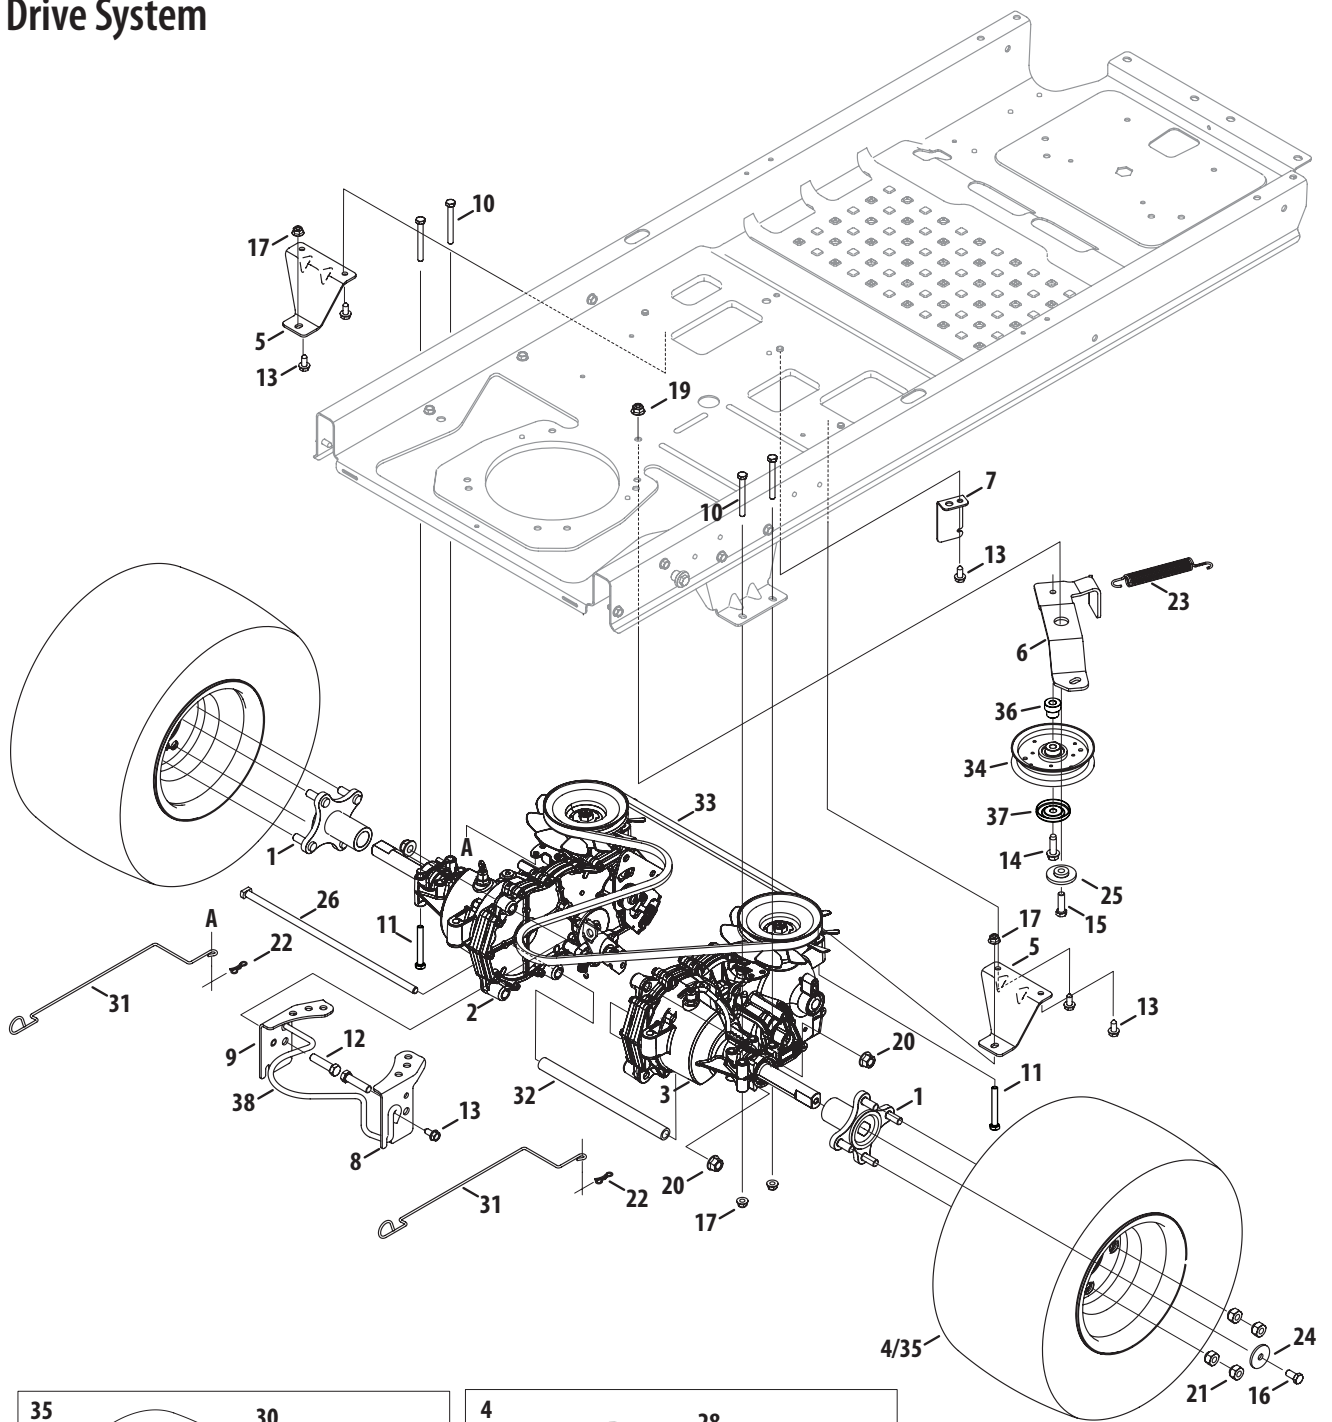

Drive System

Ref.	Part Number	Description
1	918-04317	Wheel Hub Assembly
2	918-05128A	Transmission Assembly, LH
3	918-05129A	Transmission Assembly, RH
4	634-04293-0911	Complete Wheel, 18 x 8.5-8 (42" & 46")
5	703-08570	Transmission Mounting Bracket
6	703-08605	Idler Bracket
7	703-08613A	Spring Mounting Bracket
8	703-08614A	Transmission Bracket
9	703-08615A	Transmission Bracket
10	710-0176	Hex Screw, 5/16-18 x 2.75
11	710-04389	Screw, TT, 5/16-18 x 2.25
12	710-04092	Hex Screw, 7/16-20 x 1.75
13	710-04484	Hex Washer Screw, 5/16-18 x .750
14	710-1315	Hex Washer Screw, 3/8-16 x 1.250
15	710-0514	Hex Screw, 3/8-16 x 1.00
16	710-3119	Hex Screw, 3/8-16 x .75
17	712-04063	Flange Lock Nut, 5/16-18
18	934-0255	Valve Tubeless
19	912-3020	Jam Lock Nut, 3/8-16
20	712-0459	Flange Lock Nut, 7/16-20
21	712-3050	Lug Nut, 7/16-14
22	714-04040	Bow-Tie Cotter Pin
23	732-04229	Extension Spring, .75 Dia. x 6.02
24	936-0227	Flat Washer, .390 x 1.50 x .134
25	738-04162C	Shoulder Spacer, .884 x .190
26	738-04192B	Rod, .405 Dia. x 14.0 LG
27	603-04173-0499	Rim Only, (42" & 26")
28	734-04246-0901	Tire Only, 18 x 8.5-8 (42" & 46")
29	603-04175-0499	Rim Only, (50" & 54")
30	734-1729-0901	Tire Only, 18 x 9.5-8 (50" & 54")
31	747-05657A	Bypass Rod
32	750-04561	Tube, .51 ID x .75 OD x 10.2
33	954-04317A	Belt, A-Type x 67.0
34	756-05042	Idler Pulley, 4.25 Dia.
35	634-04128-0911	Complete Wheel, 18 x 9.5-8 (50" & 54")
36	748-05029	Shoulder Spacer
37	783-08389	Pulley Cap
38	747-06037	Engine Keeper Rod (42")
	747-06070	Engine Keeper Rod (46", 50" & 54")