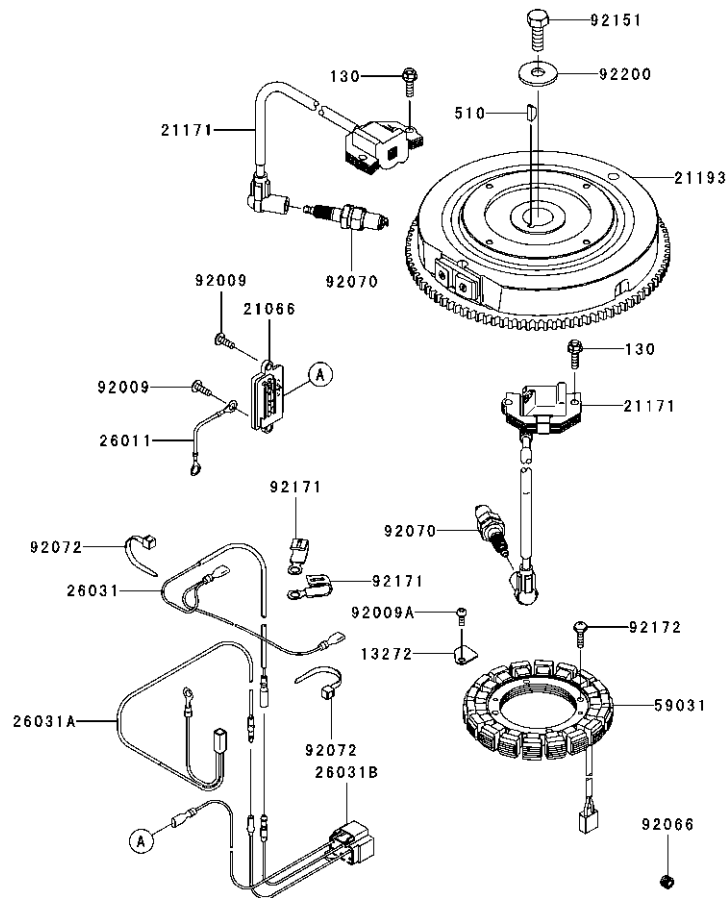

Kawasaki FR691V-AS05 Electric Equipment

E0160-B284A

Ref.	Part Number	Description
13272	KM-13272-7012	Plate
21066	KM-21066-7017	Voltage Regulator
21171	KM-21171-0711	Ignition Coil Assembly
21193	KM-21193-7038	Flywheel Assembly
26011	KM-26011-7025	Lead Wire, L = 95
26031	KM-26031-7040	Harness
26031A	KM-26031-7041	Harness
26031B	KM-26031-1625	Harness
59031	KM-59031-7017	Charging Coil
92009	KM-92009-2303	Screw

Ref.	Part Number	Description
92009A	KM-92009-2308	Screw
92066	KM-92066-7026	Plug
92070	759-3339	Spark Plug
92072	KM-92072-7003	Band
92151	KM-92154-7003	Bolt, 12 X 30
92171	KM-92171-7008	Clamp
92172	KM-92172-7018	Screw, 5 X 20
92200	KM-92200-7002	Washer
130	KM-130AA0620	Flanged Bolt, 6 X 20
510	KM-510A5100	Woodruff Key