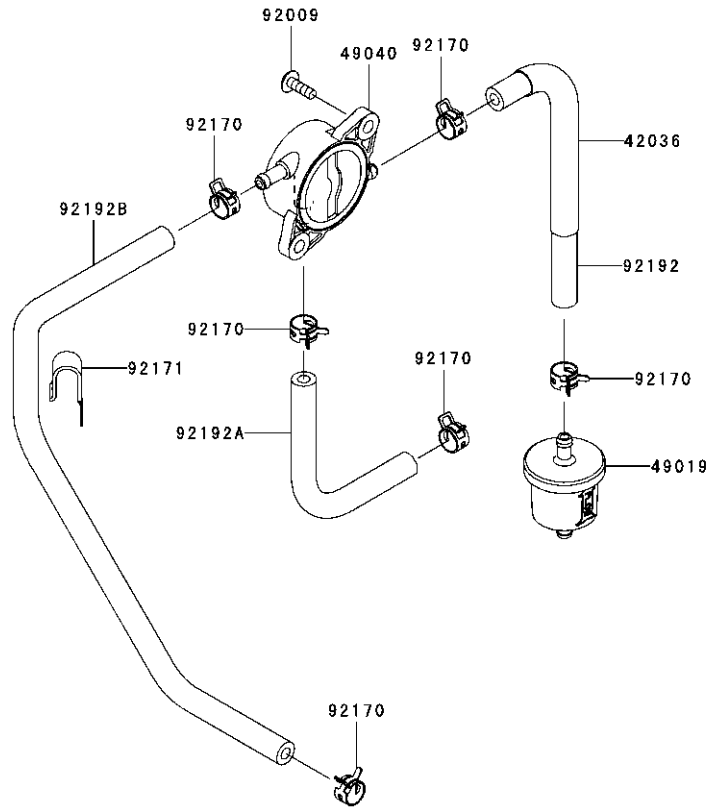

Kawasaki FR691V-AS05 Fuel Tank/Fuel Valve

E0200-A679A

Ref.	Part Number	Description
42036	KM-42036-7015	Sleeve
49019	KM-49019-0014	Fuel Filter
49040	KM-49040-7008	Fuel Pump
92009	KM-92009-2303	Screw
92170	KM-92170-2009	Clamp
92171	KM-92171-7008	Clamp
92192	KM-92192-7172	Tube, 6.35 X 12.7 X 185
92192A	KM-92192-7148	Tube, 6.4 X 12.7 X 150
92192B	KM-92192-7188	Tube, 6.35 X 12.7 X 390