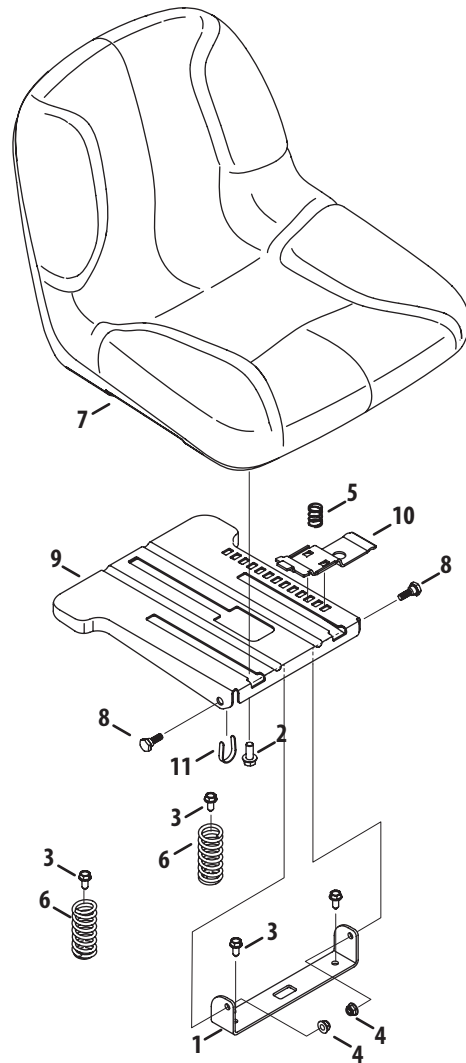

Ref.	Part Number	Description
1	703-08734	Seat Bracket
2	710-04482A	Hex Flange Bolt, 3/8-16 x .875
3	710-04484	Hex Washer Screw, 5/16-18 x .750
4	712-04063	Flange Lock Nut, 5/16-18
5	732-04563	Compression Spring, .68 x 1.065 x .055
6	732-04849	Compression Spring, 1.50 x 3.90 x .200
7	757-04131	Seat
8	938-0296	Shoulder Screw, 5/16-18 x .437 x .268
9	783-06049	Seat Mount Bracket
10	783-06050	Seat Adjustment Lever
11	783-06448	Clip