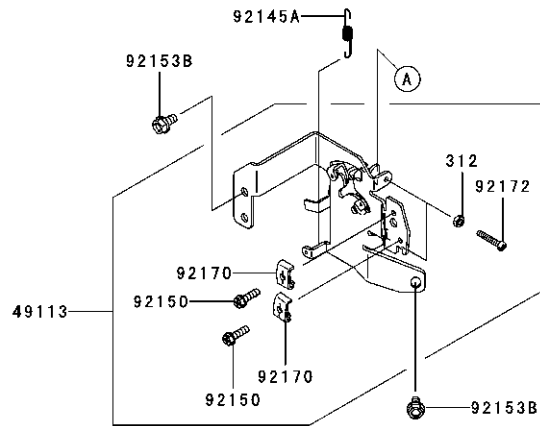

Kawasaki FR691V-AS05 Control Equipment

E0170-A652A

Ref.	Part Number	Description
13107	KM-13107-7047	Shaft
13271	KM-13271-7038	Plate
16171	KM-16171-7022	Link
39129	KM-39129-7035	Governor Spring
49103	KM-49103-7014	Governor Arm
49103A	KM-49103-7015	Governor Arm
49113	KM-49113-7050	Complete Control Panel
92145	KM-92145-7057	Spring
92145A	KM-92145-7058	Spring
92150	KM-92150-2182	Bolt, 5 X 18

Ref.	Part Number	Description
92153	KM-92153-0009	Bolt, 6 X 12
92153A	KM-92153-7033	Bolt, 6 X 35
92153B	KM-92153-7043	Bolt, 6 X 12
92170	KM-92170-7001	Clamp
92172	KM-92172-7035	Screw, 5 X 30
214	KM-214AA0408	Pan Screw +-, 4 X 8
311	KM-311AA0600	Hex Nut, 6mm
312	KM-312AA0500	Hex Nut, 5mm
411	KM-411AA0600	Plain Washer, 6mm