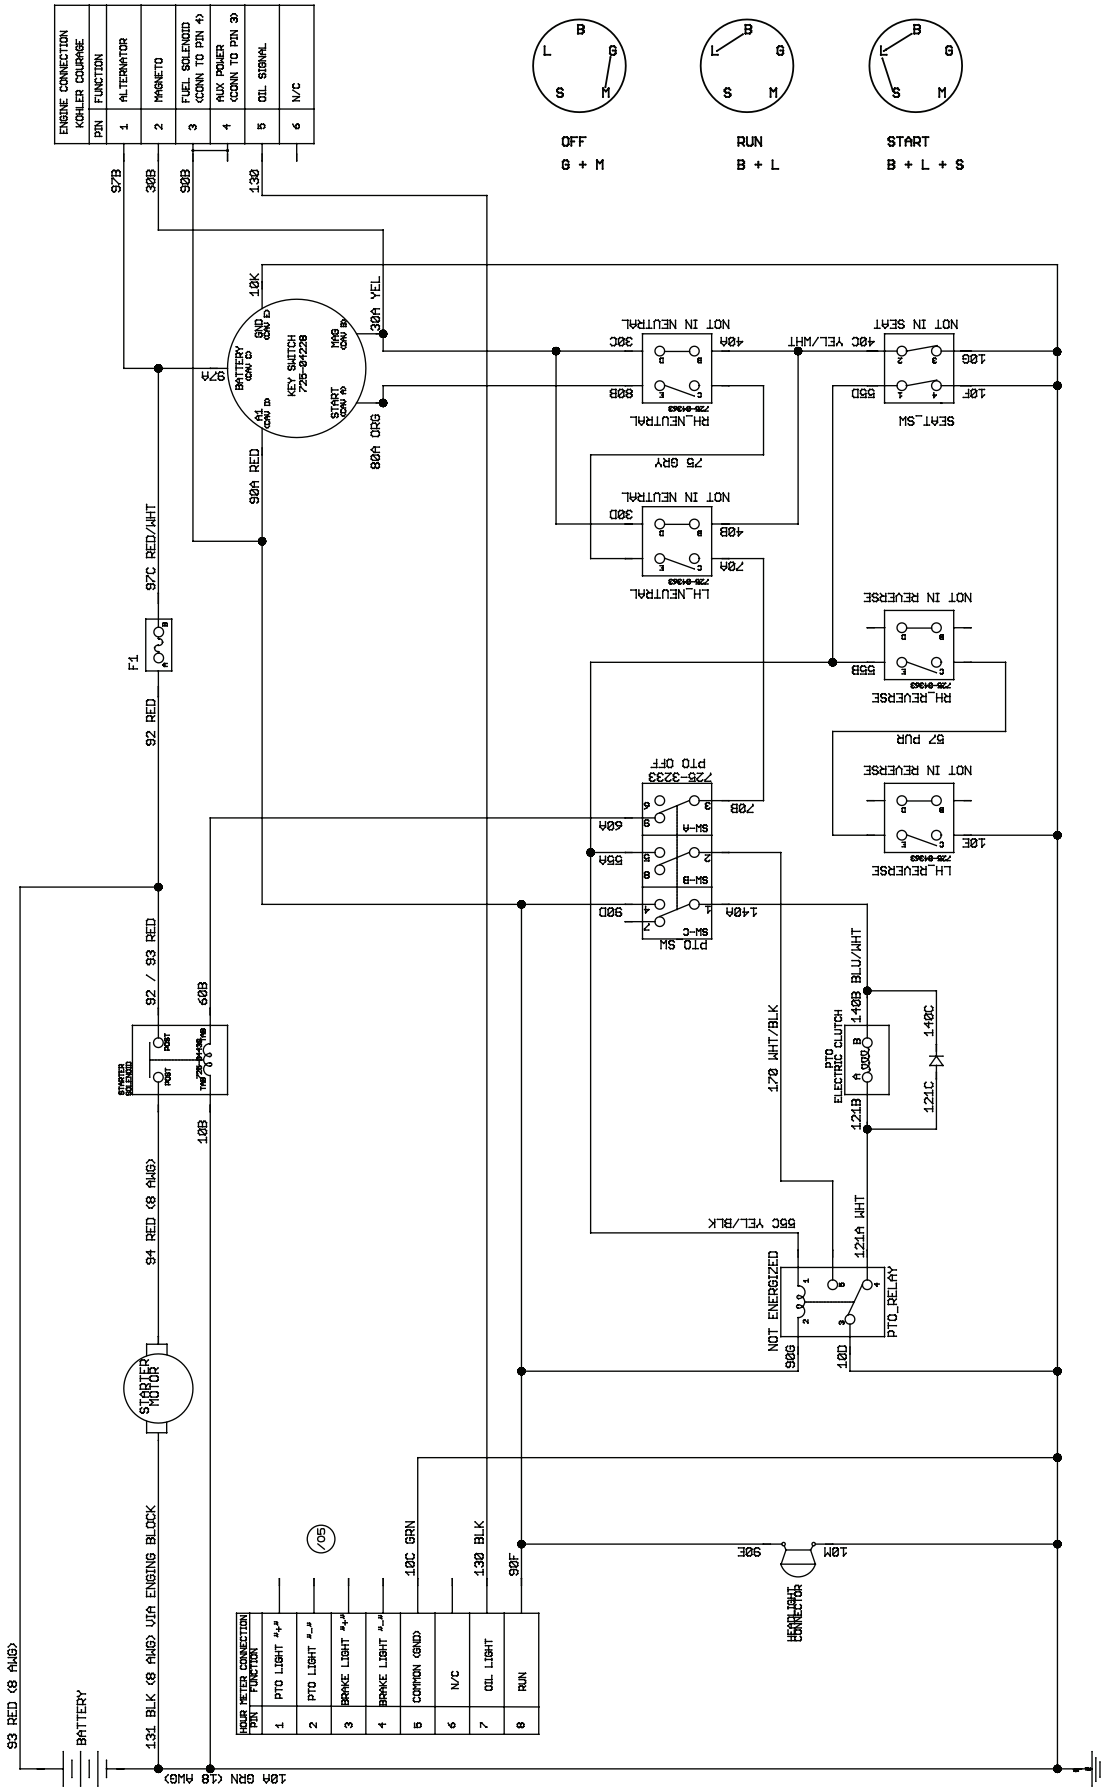

Ref.	Part Number	Description	Ref.	Part Number	Description
1	903-05144	54" Deck Assembly	25	738-04278	Shoulder Screw, .500 x 1/4-20
2	603-05152	Deck Lift Bracket	26	738-05081	Shoulder Spacer
3	918-06978	Spindle Assembly	27	938-3056	Shoulder Screw, .5 x 2.5 x 3/8-16
4	703-09637	Idler Arm	28	942-05056	Blade, 18.67
5	710-0347	Hex Cap Screw, 3/8-16 x 1.75	29	747-05608	Deck Spring Rod
6	710-0376	Hex Cap Screw, 5/16-18 x 1.00	30	747-06292	Deck Hanger Rod
7	710-04379A	Hex Cap Screw, 7/16-20 x 3.50	31	748-05029A	Shoulder Spacer
8	710-0573	Hex Cap Screw, 5/16-18 x 1.25	32	954-04329	V-Belt
9	710-1260A	Hex Washer Screw, 5/16-18 x .750	33	756-04511B	Idler Pulley, 5.00 Dia.
10	710-3130	Hex Cap Screw, 3/8-16 x 3.25	34	756-05042	Idler Pulley, 4.25 Dia
11	712-04063	Flange Lock Nut, 5/16-18	35	783-08027	Belt Guard Bracket
12	712-04065	Flange Lock Nut, 3/8-16	36	783-08389	Pulley Cap
13	712-0417A	Hex Flange Nut, 5/16-18	37	631-05168	Chute Assembly
14	714-0162	Cotter Pin, 5.32 x 1.25	38	710-05073	Screw, Sems, 1/4-20 x .50
15	917-04074	Deck Adjustment Gear	39	732-04659	Torsion Spring
16	717-05209	Electric PTO Clutch	40	747-06290	Hinge Pin
17	921-04041	Water Nozzle Adapter	41	783-08504	Chute Bracket
18	731-07487	Deck Wash Nozzle	42	738-1186A	Spindle Shaft, 6.11 Long
19	731-09968	Belt Cover, RH	43	941-0919A	Ball Bearing
20	731-09969	Belt Cover, LH	44	750-04936	Spacer, .792 x 1.060 x 1.860
21	732-04927	Extension Spring, 1.25 OD x 1.751	45	750-06152	Spacer, .792 x 1.060 x 1.782
22	932-3127	Compression Spring, .66 x 1.9	46	756-05038	Deck Pulley
23	734-04155	Deck Ball Wheel, 5.0	47	783-08435	Bearing Shield
24	736-0322	Flat Washer, .450 x 1.25 x .164			

777X46407 42"

777X46574 46"

777123744

777X46408 50"

777X46308 54"

777125048 (Koh.)

777125049 (Kaw.)

777D13929

Wiring Harness Schematic - 725-06000A