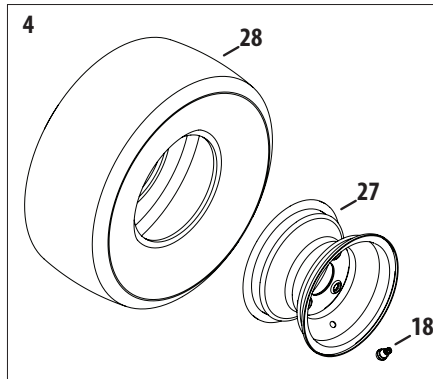

Drive System

Ref.	Part Number	Description
1	918-04317	Wheel Hub Assembly
2	918-05128A	Transmission Assembly, LH
3	918-05129A	Transmission Assembly, RH
4	634-04293-0911	Complete Wheel, 18 x 8.5-8 (42" & 46")
5	703-08570	Transmission Mounting Bracket
6	703-08605	Idler Bracket
7	703-08613A	Spring Mounting Bracket
8	703-08614A	Transmission Bracket
9	703-08615A	Transmission Bracket
10	710-0176	Hex Screw, 5/16-18 x 2.75
11	710-04389	Screw, TT, 5/16-18 x 2.25
12	710-04092	Hex Screw, 7/16-20 x 1.75
13	710-04484	Hex Washer Screw, 5/16-18 x .750
14	710-1315	Hex Washer Screw, 3/8-16 x 1.250
15	710-0514	Hex Screw, 3/8-16 x 1.00
16	710-3119	Hex Screw, 3/8-16 x .75
17	712-04063	Flange Lock Nut, 5/16-18
18	934-0255	Valve Tubeless
19	912-3020	Jam Lock Nut, 3/8-16
20	712-0459	Flange Lock Nut, 7/16-20
21	712-3050	Lug Nut, 7/16-14
22	714-04040	Bow-Tie Cotter Pin
23	732-04229	Extension Spring, .75 Dia. x 6.02
24	936-0227	Flat Washer, .390 x 1.50 x .134
25	738-04162C	Shoulder Spacer, .884 x .190
26	738-04192B	Rod, .405 Dia. x 14.0 LG
27	603-04173-0499	Rim Only, (42" & 26")
28	734-04246-0901	Tire Only, 18 x 8.5-8 (42" & 46")
29	603-04175-0499	Rim Only, (50" & 54")
30	734-1729-0901	Tire Only, 18 x 9.5-8 (50" & 54")
31	747-05657A	Bypass Rod
32	750-04561	Tube, .51 ID x .75 OD x 10.2
33	954-04317A	Belt, A-Type x 67.0
34	756-05042	Idler Pulley, 4.25 Dia.
35	634-04128-0911	Complete Wheel, 18 x 9.5-8 (50" & 54")
36	748-05029	Shoulder Spacer
37	783-08389	Pulley Cap
38	747-06037	Engine Keeper Rod (42")
	747-06070	Engine Keeper Rod (46", 50" & 54")