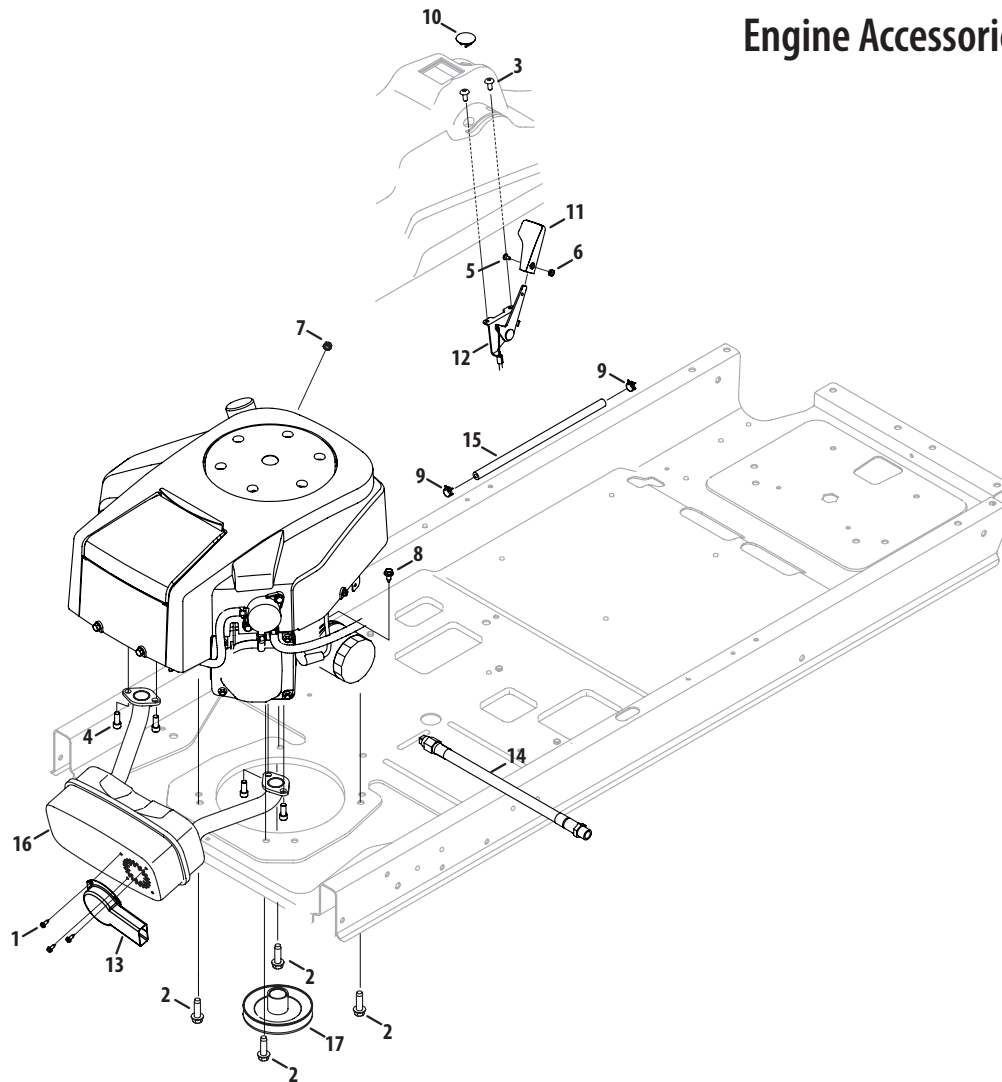

Ref.	Part Number	Description
1	710-0227	Hex Washer Screw, #8-18 x .500
2	710-04683A	Hex Washer Screw, 3/8-16 x 1.00
3	710-05070	Screw, 1/4-20 x .50
4	710-1314A	Socket Head Screw, 5/16-18 x .750
5	710-3217	Screw, #8-32 x .375
6	712-0142	Hex Nut, #8-32
7	712-04064	Flange Lock Nut, 1/4-20
8	710-1652	Hex Washer Screw, 1/4-20 x .625
9	726-0205	Hose Clamp, .490 Dia.

Ref.	Part Number	Description
10	731-1999	Choke Plug
11	731-09637	Throttle Control Knob
12	946-05145	Throttle/Choke Control Cable
13	751-11053A	Muffler Deflector Long
14	751-10291A	Oil Drain Hose
15	751-10349-28	Fuel Hose, 1/4
16	751-10528A	Twin Muffler
17	756-04494	Engine Pulley