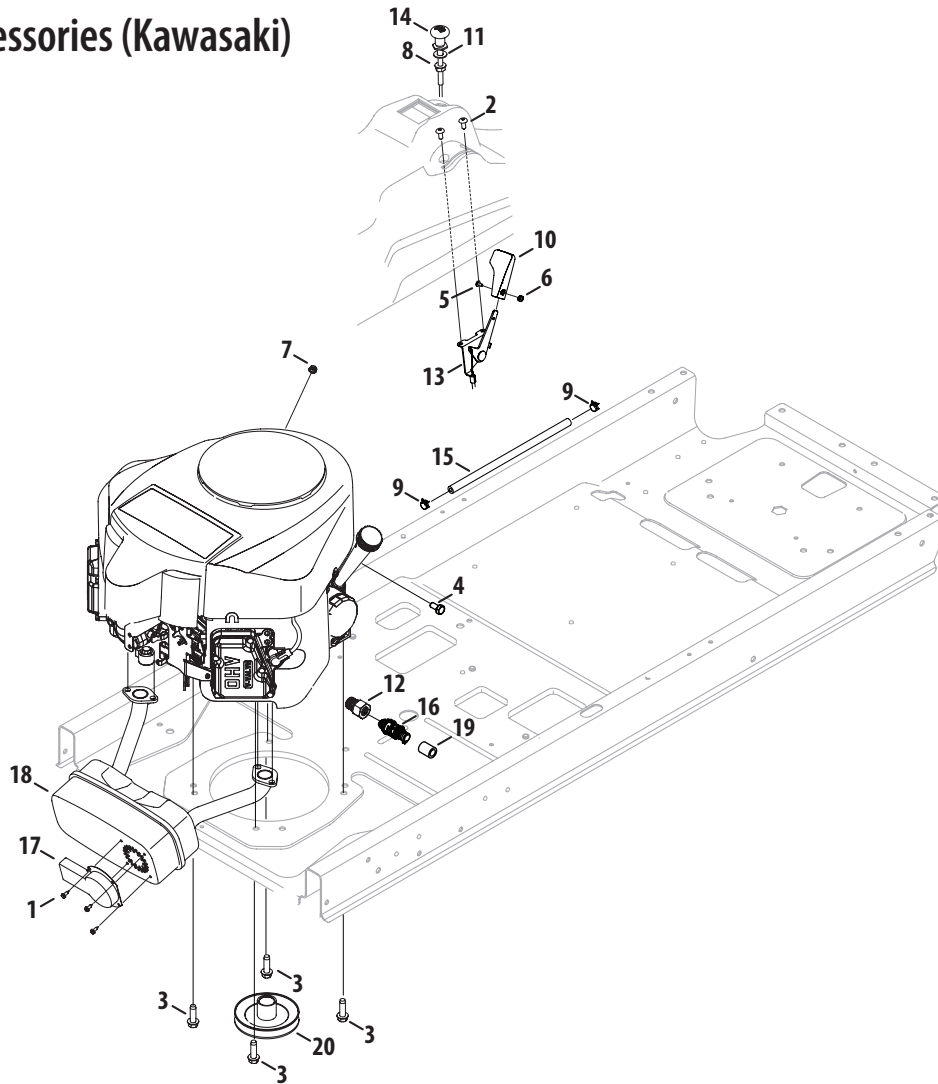

Engine Accessories (Kawasaki)

Ref.	Part Number	Description
1	710-0227	Hex Washer Screw, #8-18 x .500
2	710-05070	Screw, 1/4-20 x .50
3	710-1315	Tap Screw, 3/8-16 x 1.25
4	710-1376	Hex Screw, M8-1.25 x 16
5	710-3217	Screw, #8-32 x .375
6	712-0142	Hex Nut, #8-32
7	712-04064	Flange Lock Nut, 1/4-20
8	912-3005	Flange Lock Nut, 3/8-16
9	726-0205	Hose Clamp, .490 Dia.
10	731-09637	Throttle Control Knob

Ref.	Part Number	Description
11	936-0300	Flat Washer, .406 x .875 x .059
12	737-04138	Oil Drain
13	946-05131	Throttle Cable
14	946-1085A	Choke Cable
15	751-10349-28	Fuel Hose, 1/4
16	951-10517A	Oil Drain
17	751-11053A	Deflector, Muffler, Long
18	751-11471A	Muffler, Kawasaki Twin
19	751-3141-14	Oil Drain Hose
20	756-04494	Engine Pulley