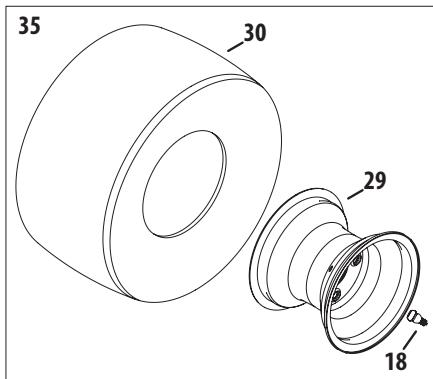

Drive System

Ref.	Part Number	Description
1	918-04317	Wheel Hub Assembly
2	918-05128A	Transmission Assembly, LH
3	918-05129A	Transmission Assembly, RH
4	634-04293-0911	Complete Wheel, 18 x 8.5-8 (42" & 46")
5	703-08570	Transmission Mounting Bracket
6	703-08605	Idler Bracket
7	703-08613A	Spring Mounting Bracket
8	703-08614A	Transmission Bracket
9	703-08615A	Transmission Bracket
10	710-0176	Hex Screw, 5/16-18 x 2.75
11	710-04389	Screw, TT, 5/16-18 x 2.25
12	710-04092	Hex Screw, 7/16-20 x 1.75
13	710-04484	Hex Washer Screw, 5/16-18 x .750
14	710-1315	Hex Washer Screw, 3/8-16 x 1.250
15	710-0514	Hex Screw, 3/8-16 x 1.00
16	710-3119	Hex Screw, 3/8-16 x .75
17	712-04063	Flange Lock Nut, 5/16-18
18	934-0255	Valve Tubeless
19	912-3020	Jam Lock Nut, 3/8-16
20	712-0459	Flange Lock Nut, 7/16-20
21	712-3050	Lug Nut, 7/16-14
22	714-04040	Bow-Tie Cotter Pin
23	732-04229	Extension Spring, .75 Dia. x 6.02
24	936-0227	Flat Washer, .390 x 1.50 x .134
25	738-04162C	Shoulder Spacer, .884 x .190
26	738-04192B	Rod, .405 Dia. x 14.0 LG
27	603-04173-0499	Rim Only, (42" & 26")
28	734-04246-0901	Tire Only, 18 x 8.5-8 (42" & 46")
29	603-04175-0499	Rim Only, (50" & 54")
30	734-1729-0901	Tire Only, 18 x 9.5-8 (50" & 54")
31	747-05657A	Bypass Rod
32	750-04561	Tube, .51 ID x .75 OD x 10.2
33	954-04317A	Belt, A-Type x 67.0
34	756-05042	Idler Pulley, 4.25 Dia.
35	634-04128-0911	Complete Wheel, 18 x 9.5-8 (50" & 54")
36	748-05029	Shoulder Spacer
37	783-08389	Pulley Cap
38	747-06037	Engine Keeper Rod (42")
	747-06070	Engine Keeper Rod (46", 50" & 54")