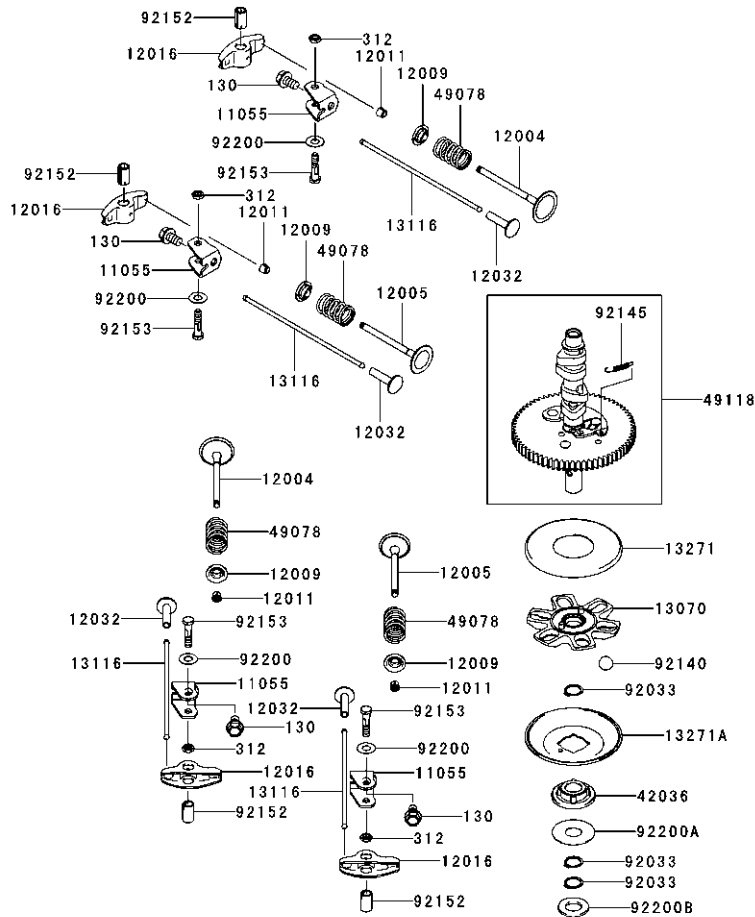

Kawasaki FR691V-AS05 Valve/Camshaft

E0130-A176A

Ref.	Part Number	Description
11055	KM-11055-7009	Bracket
12004	KM-12004-0705	Intake Valve
12005	KM-12005-0720	Exhaust Valve
12009	KM-12009-7001	Valvespring Retainer
12011	KM-12011-2056	Collet
12016	KM-12016-2066	Rocker Arm
12032	KM-12032-7001	Tappet
13070	KM-13070-7017	Governor Guide
13116	KM-13116-7007	Push Rod
13271	KM-13271-7007	Plate
13271A	KM-13271-7021	Governor Plate
42036	KM-42036-7010	Sleeve

Ref.	Part Number	Description
49078	KM-49078-7002	Engine Valve Spring, IN
49118	KM-49118-7022	Complete Camshaft
92033	KM-92033-7001	Snap Ring
92140	KM-92140-7005	Ball
92145	KM-92145-7001	Spring
92152	KM-92152-1689	Collar
92153	KM-92153-7100	Bolt, 6 X 29.5
92200	KM-92200-2151	Washer, 8.1 X 18 X 0.5
92200A	KM-92200-7009	Washer, 16 X 42 X 0.91
92200B	KM-92200-7048	Washer, 16.3 X 30 X 2.28
130	KM-130AA0814	Flanged Bolt, 8 X 14
312	KM-312AA0600	Hex Nut, 6mm