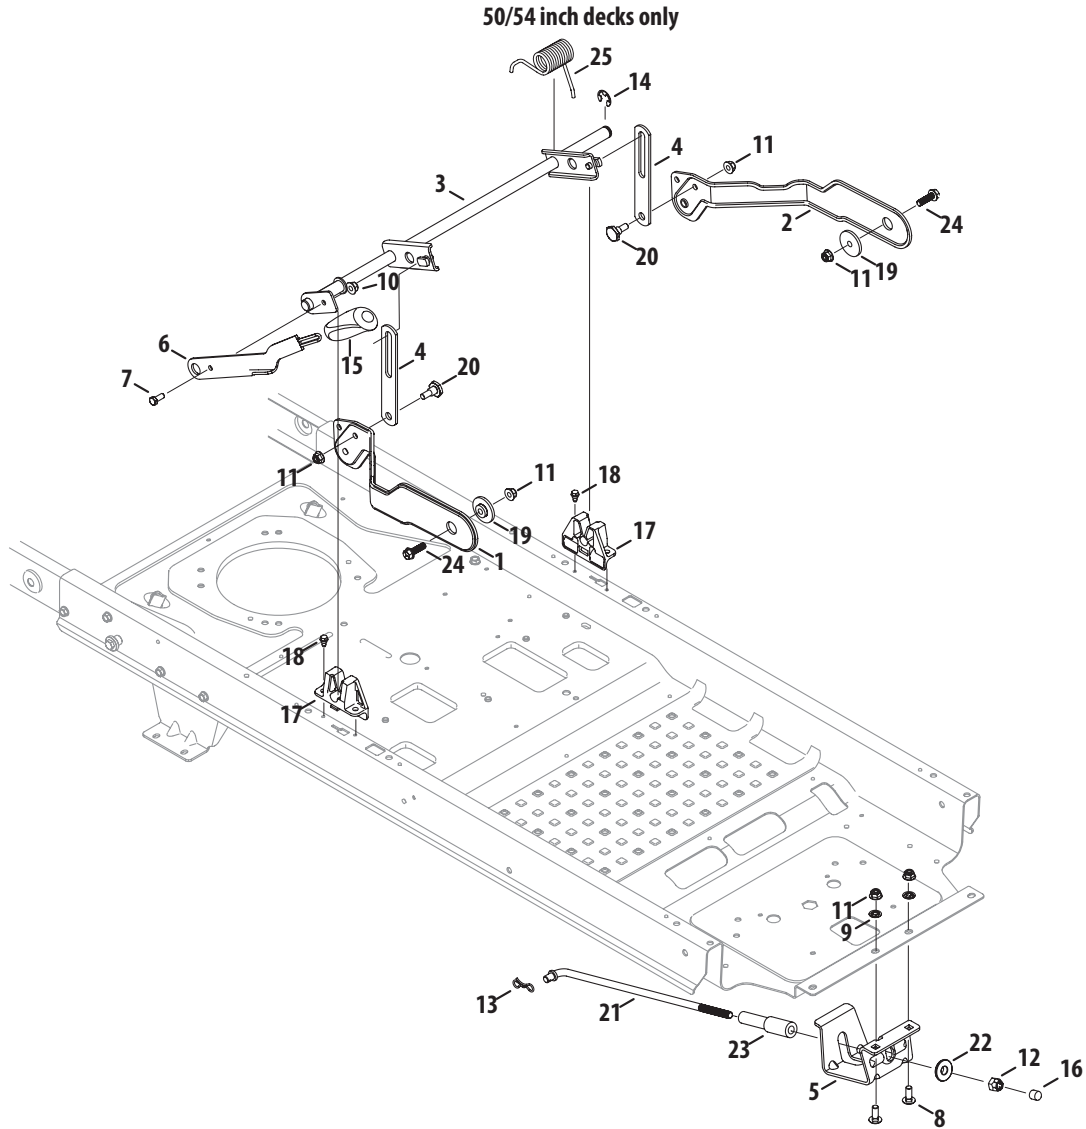

Record Product Information

To ease in ordering replacement parts, please locate the model plate on the equipment and record the information in the provided area to the right. You can locate the model plate by looking beneath the seat.

0637	Black
4021	Yellow (Cub Cadet)
0499	Beige (Cub Cadet)

0685	Blue (Cub Cadet)
0691	Black Jack (Cub Cadet Commercial)

Ref	Part Number	Description
1	603-05107A	Deck Lift Plate, RH
2	603-05108A	Deck Lift Plate, LH
3	603-05138	Deck Lift Shift Assembly
4	703-08591A	Lift Link Plate
5	703-08644	Rod Support Mounting Bracket
6	703-09621	Deck Lift Handle
7	710-3008	Hex Cap Screw, 5/16-18 x .75
8	710-3168	Carriage Bolt, 3/8-16 x 1.00
9	712-0229	Push Nut, 3/8
10	712-04063	Flange Lock Nut, 5/16-18
11	712-04065	Flange Lock Nut, 3/8-16
12	712-05046	Hex Nut, 1/2-13
13	714-04043	Bow-Tie Cotter Pin

Ref	Part Number	Description
14	916-0231	E-Type Ring, .750
15	720-04139B	Grip, .50 ID
16	726-05009	End Cap
17	731-08782	Deck Lift Bracket
18	738-04278	Shoulder Screw, .500 x 1/4-20
19	738-05029	Shoulder Spacer, .854 x .232
20	938-0507B	Shoulder Screw, .500 Dia. x .434
21	747-05552B	Deck Lift Rod
22	748-04069	Deck Lift pivot Cup
23	750-05658	Nylon Sleeve, .55 ID x 4.50 LG
24	710-04683A	Screw, 3/8-16 x 1.00
25	732-04947A†	Torsion Spring, 1.323 ID x 2.83 LG