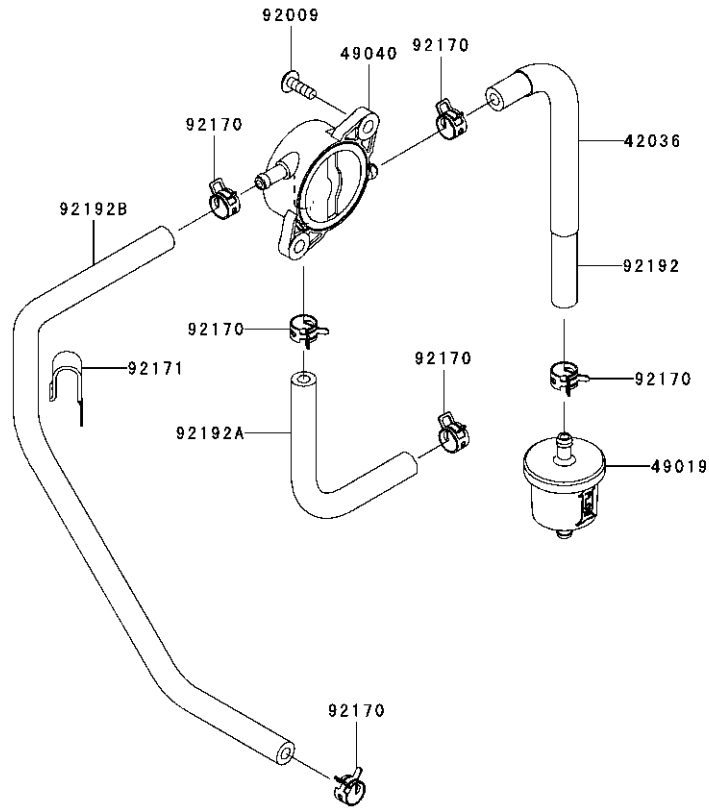

Kawasaki FR691V-AS05 Fuel Tank/Fuel Valve

E0200-A679A

Ref.	Part Number	Description
42036	KM-42036-7015	Sleeve
49019	KM-49019-0014	Fuel Filter
49040	KM-49040-7008	Fuel Pump
92009	KM-92009-2303	Screw
92170	KM-92170-2009	Clamp
92171	KM-92171-7008	Clamp
92192	KM-92192-7172	Tube, 6.35 X 12.7 X 185
92192A	KM-92192-7148	Tube, 6.4 X 12.7 X 150
92192B	KM-92192-7188	Tube, 6.35 X 12.7 X 390