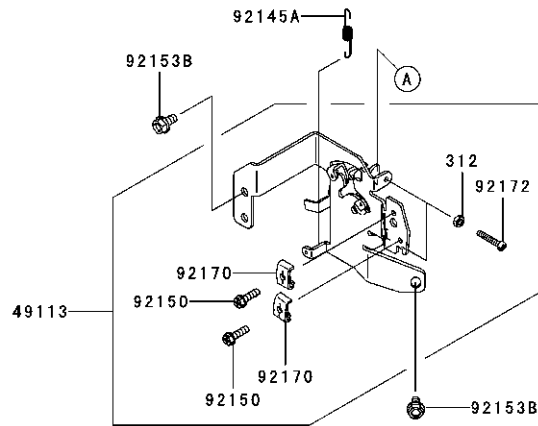

Kawasaki FR691V-AS05 Control Equipment

E0170-A652A

Ref.	Part Number	Description
13107	KM-13107-7047	Shaft
13271	KM-13271-7038	Plate
16171	KM-16171-7022	Link
39129	KM-39129-7035	Governor Spring
49103	KM-49103-7014	Governor Arm
49103A	KM-49103-7015	Governor Arm
49113	KM-49113-7050	Complete Control Panel
92145	KM-92145-7057	Spring
92145A	KM-92145-7058	Spring
92150	KM-92150-2182	Bolt, 5 X 18

Ref.	Part Number	Description
92153	KM-92153-0009	Bolt, 6 X 12
92153A	KM-92153-7033	Bolt, 6 X 35
92153B	KM-92153-7043	Bolt, 6 X 12
92170	KM-92170-7001	Clamp
92172	KM-92172-7035	Screw, 5 X 30
214	KM-214AA0408	Pan Screw +-, 4 X 8
311	KM-311AA0600	Hex Nut, 6mm
312	KM-312AA0500	Hex Nut, 5mm
411	KM-411AA0600	Plain Washer, 6mm