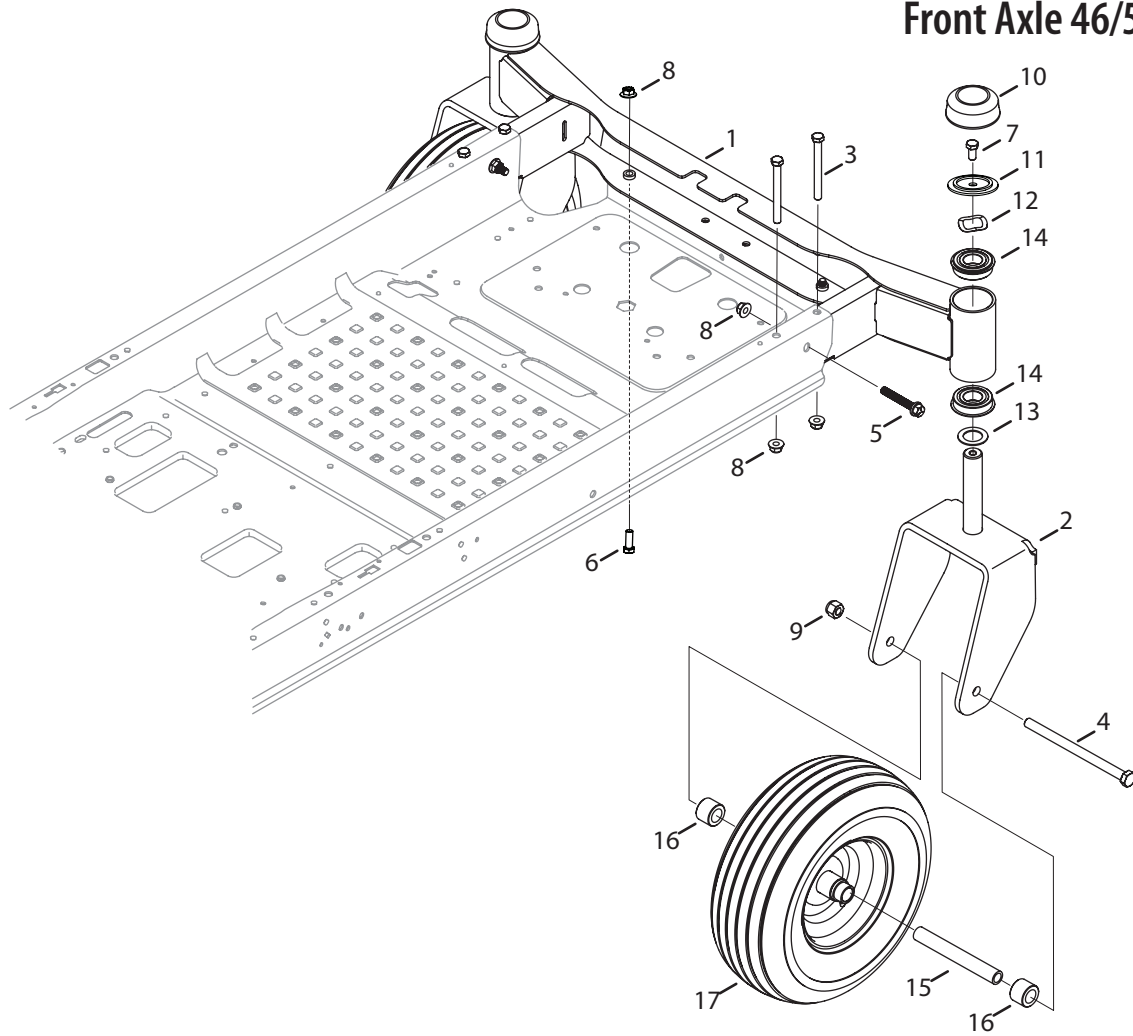

Front Axle 46/50/54"

Ref.	Part Number	Description
1	603-05135	Front Axle
2	603-05058B	Caster Wheel Bracket
3	710-04576	Hex Cap Screw, 3/8-16 x 3.75
4	710-04652	Hex Cap Screw, 1/2-20 x 7.25
5	710-06093	Hex Flange Screw, 3/8-16 x 2.00
6	710-0514	Hex Cap Screw, 3/8-16 x 1.00
7	710-3119	Hex Cap Screw, 3/8-16 x .750
8	712-04217	Flange Lock Nut, 3/8-16
9	912-3058	Hex Lock Nut, 1/2-20

Ref.	Part Number	Description
10	731-09347	Cap
11	738-05091	Shoulder Spacer, 2.50 x .200
12	736-05033A	Wave Washer, 1.25 x 1.00 x .300
13	736-0745	Flat Washer, 1.010 x 1.56 x .060
14	941-05022A	Ball Bearing
15	750-04775A	Spacer, .51 x .75 x 5.825
16	750-04792	Hub, .76 x 1.23 x .92
17	634-04711-0931	Wheel Assembly, 13 x 5 x 6