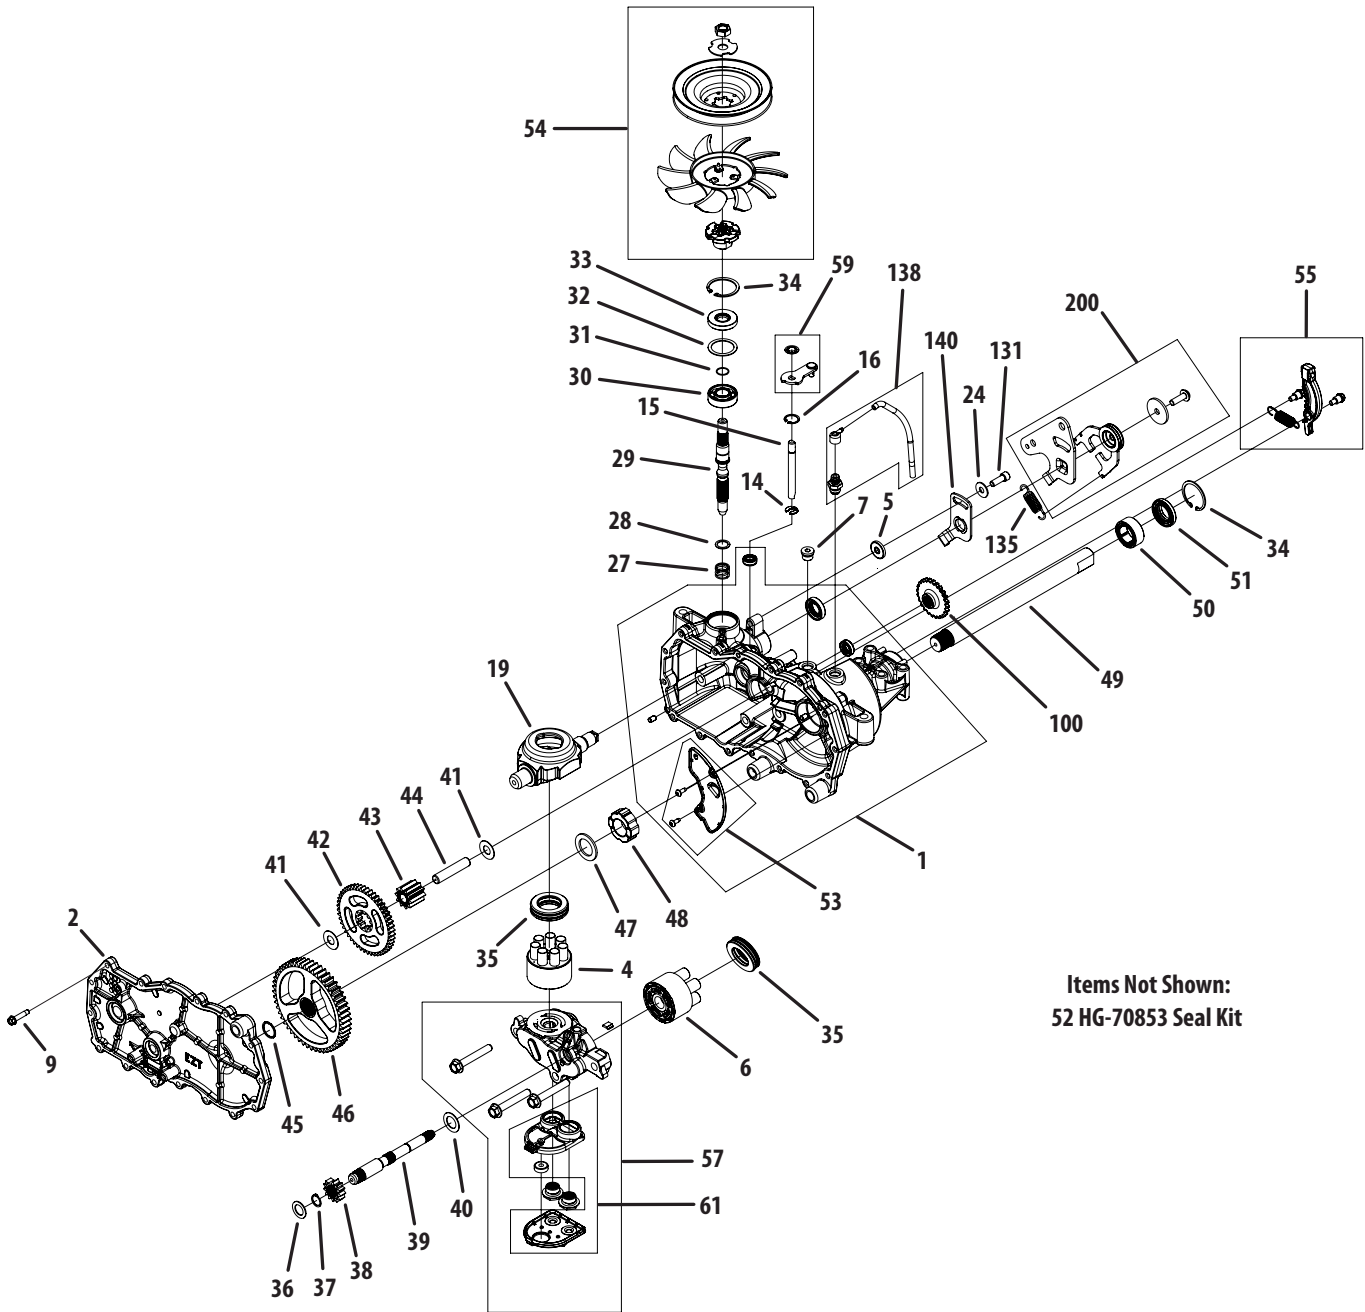

RH Transmission 618-05129A

RH Transmission 618-05129A

Ref.	Part Number	Description
1	HG-71098	Kit, Housing, Main, RH
2	HG-70983R	Kit, Housing, Side, RH
4	HG-70723	Kit, Block, 7 Piston
5	HG-52527	Spacer, .320 x 1.005 x .150
6	HG-70331	Kit, Block, 10cc Cylinder
7	HG-9005110-5600	Plug, 9/16-18
9	HG-53246	Screw, Hex Washer
14	HG-51628	Ring, Retaining .375 External
15	HG-51625	Rod, Bypass
16	HG-51627	Ring, Ret .375 External
19	HG-51048	Trunnion, Swashplate
24	736-0371	Washer, .34 x .88 x .06
27	HG-2003014	Spring, Block
28	HG-2003017	Washer, .59 x .79 x .04
29	HG-51062	Shaft, Input
30	HG-50315	Ball Bearing 17 x 40 x 12
31	HG-2000022	Ring, Reatining
32	HG-50951	Washer, 1.23 x 1.57 x .04
33	HG-51161	Seal, Lip 17 x 40 x 7
34	HG-50329	Ring Retaining Internal
35	HG-50551P	Thrust Bearing, 30 x 52 x 13
36	HG-44371	Washer, .63 x 1.00 x .05
37	HG-44145	Ring, Reatining, Motor Shaft
38	HG-51130	Gear, 13T Pinion
39	HG-51845	Shaft, Motor

Ref.	Part Number	Description
40	HG-51069	Washer, .71 x 1.16 x .04
41	HG-50132	Washer
42	HG-51129	Gear, 10T/48T
43	HG-51043	Gear, 10T Jackshaft
44	HG-51083	Pin, Jackshaft
45	HG-52531	Ring, Spiral Retaining-87
46	HG-52541	Gear, Bull 52T
47	HG-52532	Washer, 1.018 x 1.571 x .105
48	HG-52542	Buahing, Sleeve (Inboard)
49	HG-52545	Shaft, Axle, 1.00 x 11.70 DD
50	HG-51517	Bushing, 1.003 x 1.571 x .625
51	HG-51518	Seal, Lip, TC4, 1.00 x 1.577 x .27
52	HG-70853	Kit, Seals & Rings
53	HG-70868R	Kit, Expansion Plate RH
54	HG-72135	Kit, Fan & Pulley
55	HG-71356	Kit, Brake Arm
57	HG-71530	Kit, Center Section RH
59	HG-71357	Kit, Bypass Arm
61	HG-71497	Kit, Filter
100	HG-51635	Disc, Cog Brake
131	HG-71341	Socket Cap Screw, 5/16-24 x 7/8
135	732-04448	Spring, Extension
138	HG-71510	Kit, Breather
140	HG-51945	Arm, Neutral Right
200	HG-71588	Kit, RTN Bidirectional