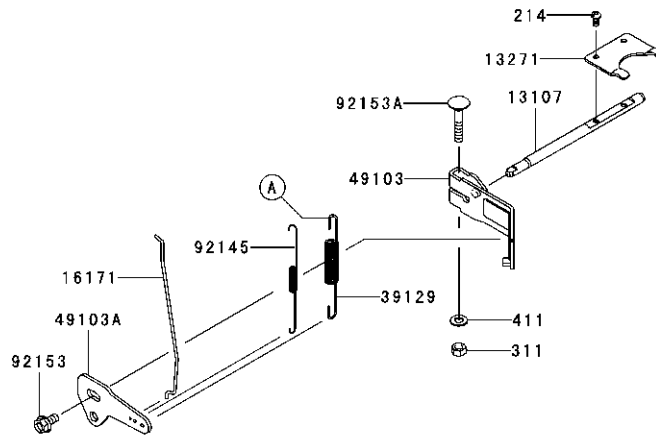

Kawasaki FR691V-AS05 Control Equipment

E0170-A652A

Ref.	Part Number	Description
13107	KM-13107-7047	Shaft
13271	KM-13271-7038	Plate
16171	KM-16171-7022	Link
39129	KM-39129-7035	Governor Spring
49103	KM-49103-7014	Governor Arm
49103A	KM-49103-7015	Governor Arm
49113	KM-49113-7050	Complete Control Panel
92145	KM-92145-7057	Spring
92145A	KM-92145-7058	Spring
92150	KM-92150-2182	Bolt, 5 X 18

Ref.	Part Number	Description
92153	KM-92153-0009	Bolt, 6 X 12
92153A	KM-92153-7033	Bolt, 6 X 35
92153B	KM-92153-7043	Bolt, 6 X 12
92170	KM-92170-7001	Clamp
92172	KM-92172-7035	Screw, 5 X 30
214	KM-214AA0408	Pan Screw +-, 4 X 8
311	KM-311AA0600	Hex Nut, 6mm
312	KM-312AA0500	Hex Nut, 5mm
411	KM-411AA0600	Plain Washer, 6mm