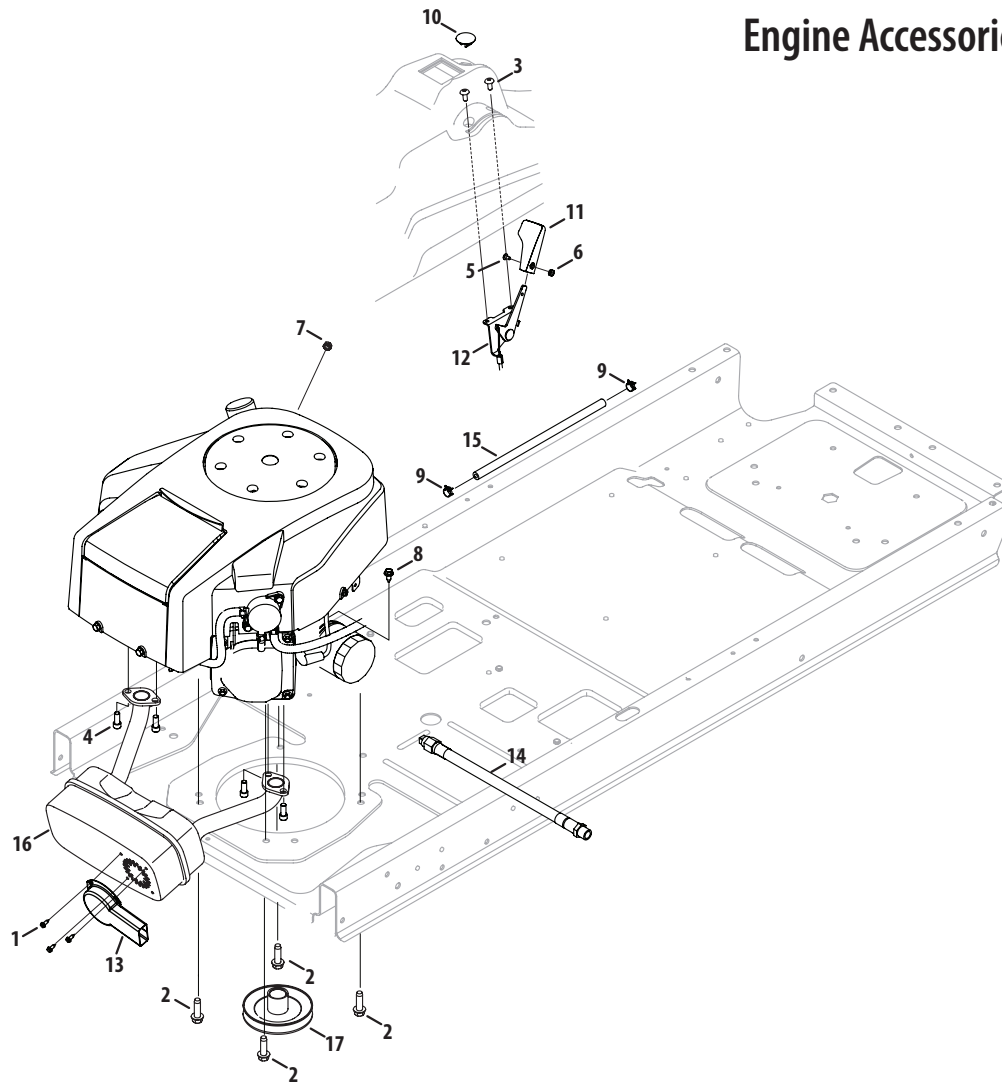

Ref.	Part Number	Description
1	710-0227	Hex Washer Screw, #8-18 x .500
2	710-04683A	Hex Washer Screw, 3/8-16 x 1.00
3	710-05070	Screw, 1/4-20 x .50
4	710-1314A	Socket Head Screw, 5/16-18 x .750
5	710-3217	Screw, #8-32 x .375
6	712-0142	Hex Nut, #8-32
7	712-04064	Flange Lock Nut, 1/4-20
8	710-1652	Hex Washer Screw, 1/4-20 x .625
9	726-0205	Hose Clamp, .490 Dia.

Ref.	Part Number	Description
10	731-1999	Choke Plug
11	731-09637	Throttle Control Knob
12	946-05145	Throttle/Choke Control Cable
13	751-11053A	Muffler Deflector Long
14	751-10291A	Oil Drain Hose
15	751-10349-28	Fuel Hose, 1/4
16	751-10528A	Twin Muffler
17	756-04494	Engine Pulley