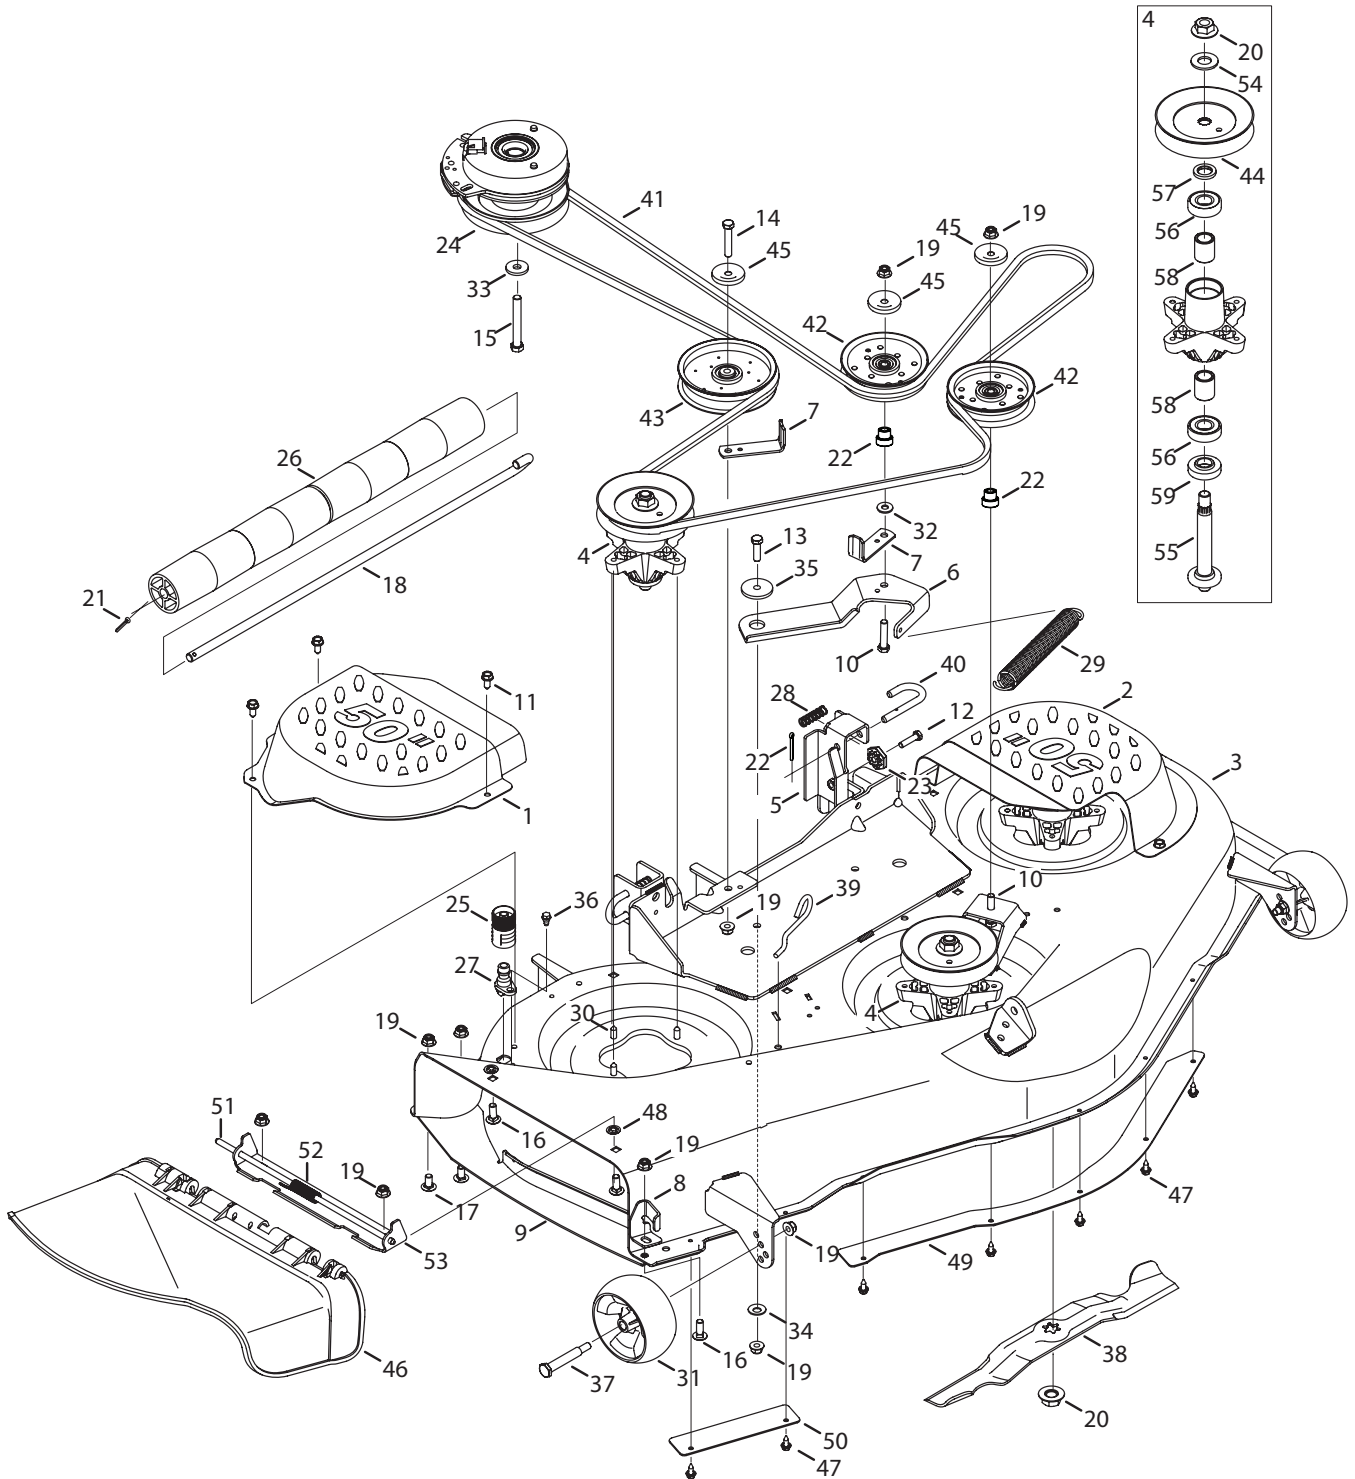

50" Deck

Ref.	Part Number	Description
1	603-04947	Belt Cover, RH
2	603-04948	Belt Cover, LH
3	903-05121	50" Deck Assembly
4	918-04125B	Spindle Assembly
5	683-05124	Deck Lift Bracket
6	703-05825C	Idler Arm
7	703-09583	Bracket Belt Guard
8	703-3279	Stop Bracket
9	703-3511B	Finger Guard
10	710-0347	Hex Cap Screw, 3/8-16 x 1.75
11	710-04484	Hex Washer Screw, 5/16-18 x .750
12	710-0573	Hex Cap Screw, 5/16-18 x 1.25
13	710-3005	Hex Cap Screw, 3/8-16 x 1.25
14	710-3144	Hex Cap Screw, 3/8-16 x 2.00
15	710-3157A	Screw, 7/16-20 x 3.25
16	710-3168	Carriage Screw, 3/8-16 x 1.00
17	710-3178	Carriage Screw, 3/8-16 x .75
18	711-06092	J-Hook
19	712-04065	Flange Lock Nut, 3/8-16
20	712-0417A	Hex Flange Nut, 5/16-18
21	714-0162	Cotter Pin, 5.32 x 1.25
22	748-05029	Shoulder Spacer
23	917-04074	Deck Adjustment Gear
24	917-05122A	Electric PTO Clutch
25	921-04041	Water Nozzle Adapter
26	731-05679A	Front Roller
27	731-07487	Deck Wash Nozzle
28	932-3127	Compression Spring, .66 x 1.9
29	732-04927	Extension Spring, 1.25 OD x 1.751
30	710-1260A	Hex Washer Screw, 5/16-18 x .750

Ref.	Part Number	Description
31	734-04155	Deck Ball Wheel, 5.0
32	736-0262	Flat Washer, .385 x .870 x .092
33	736-0322	Flat Washer, .450 x 1.25 x .164
34	736-0407	Bell Washer, .45 x 1.0 x .062
35	738-04162C	Shoulder Spacer, .884 x .190
36	738-04278	Shoulder Screw, .500 x 1/4-20
37	938-3056	Shoulder Screw, .5 x 2.5 x 3/8-16
38	942-04053C	Blade, 2 in 1, 17.9
39	747-05608	Deck Spring Rod
40	747-06292	Deck Hanger Rod
41	954-05008	V-Belt
42	756-05042	Idler Pulley, 4.25 Dia
43	756-04511B	Idler Pulley, 5.00 Dia.
44	756-04216	V-Type Pulley, 5.39
45	783-08389	Pulley Cap
46	631-05162	Discharge Chute Assembly
47	710-1652	Hex Washer Screw, 1/4-20 x .625
48	712-0229	Push Nut, 3/8
49	783-04414A	Center Skirt
50	783-04415	RH Skirt
51	711-04565	Hinge Pin
52	732-04372	Torsion Spring
53	703-09623	Chute Bracket
54	736-0315	Flat Washer, .76 x 1.50 x .12
55	738-1010A	Spindle Shaft, 5.75
56	941-0919A	Ball Bearing
57	748-0160A	Spacer, .79 x 1.25 x .175
58	750-1000	Spacer, .80 x 1.10 x 1.32
59	750-1349A	Spacer, .79 x 1.82 x .55