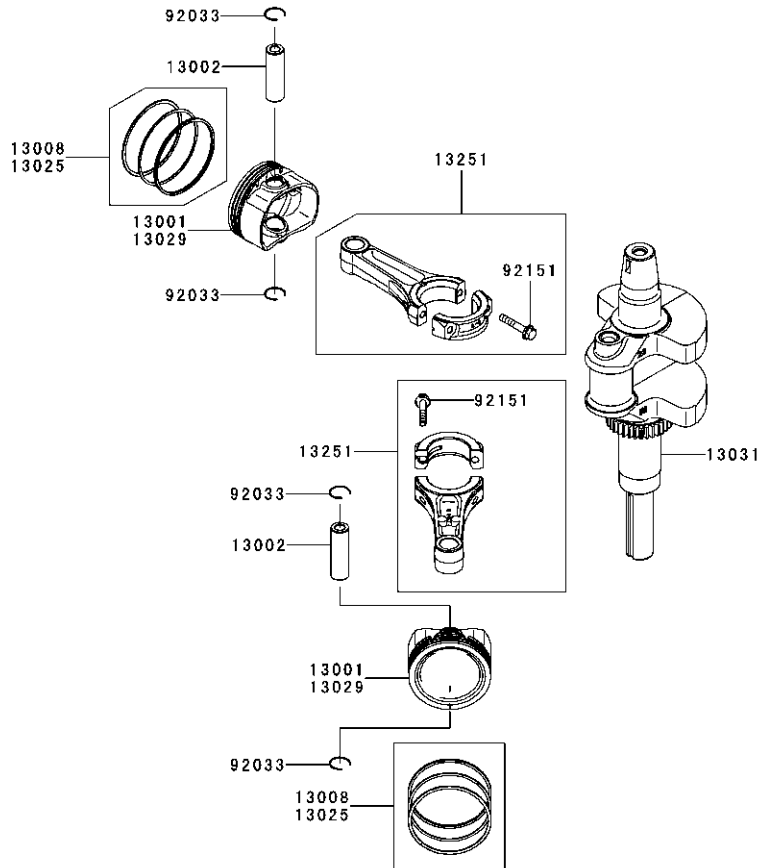

Kawasaki FR691V-AS05 Piston/Crankshaft

E0120-A398A

Ref.	Part Number	Description
13001	KM-13001-7027	Engine Piston
13002	KM-13002-7006	Piston Pin
13008	KM-13008-7005	Piston Ring Set
13025	KM-13025-7009	Piston Ring Set, L ,0.5
13029	KM-13029-7010	Engine Piston, L, 0.5
13031	KM-13031-0747	Complete Crankshaft
13251	KM-13251-7025	Connecting Rod Assembly
92033	KM-92033-7016	Snap Ring
92151	KM-92151-7017	Bolt, 6 X 35