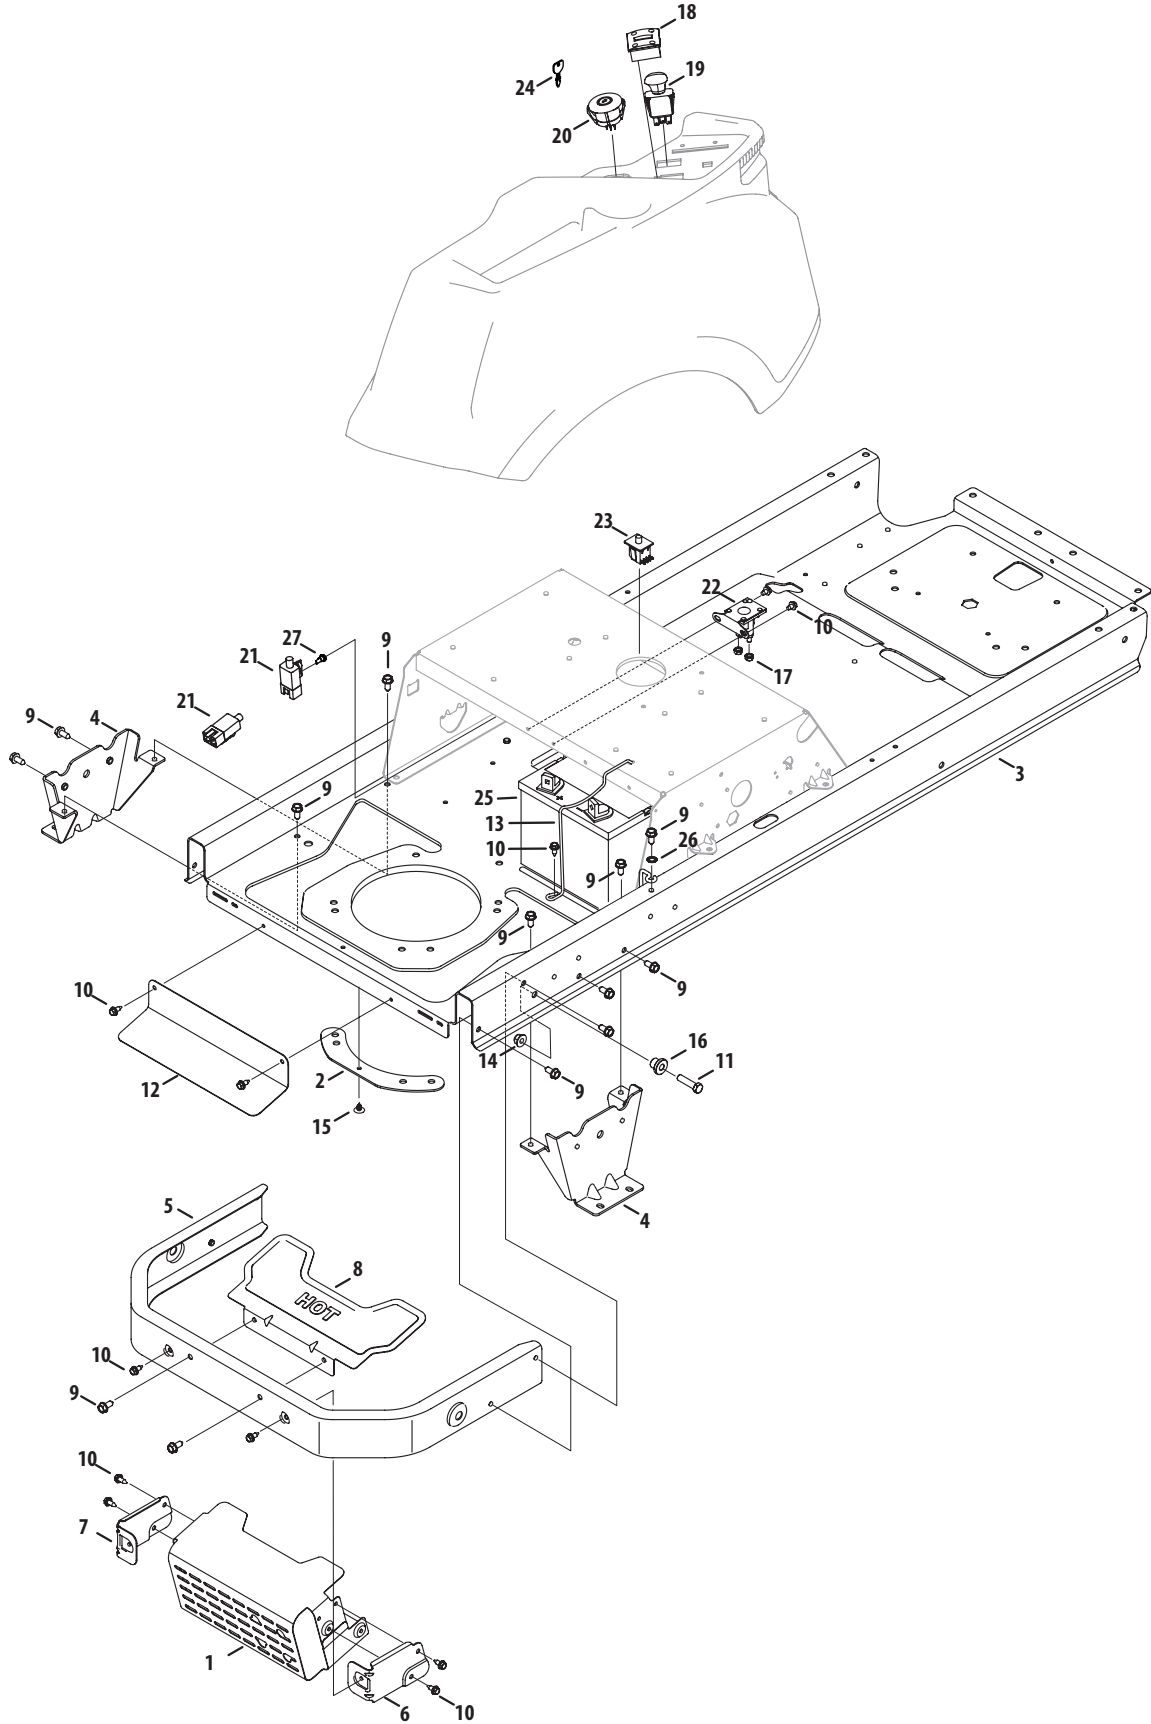

Frame & Electrical

Ref	Part Number	Description
1	683-04549	Muffler Shield Assembly
2	703-05383B	Retainer Plate
3	603-05025	Frame Assembly
4	703-08555	Transmission Mounting Bracket
5	703-08558A	Rear Bumper
6	703-08671A	Muffler Mounting Shield Bracket, RH
7	703-08695	Muffler Mounting Shield Bracket, LH
8	703-09083	Muffler Shield
9	710-04484	Hex Washer Screw, 5/16-18 x .750
10	710-1652	Hex Washer Screw, 1/4-20 x .625
11	710-3005	Hex Screw, 3/8-16 x 1.25
12	703-09195	Lower Heat Shield
13	747-05685	Battery Rod
14	712-04065	Flange Lock Nut, 3/8-16
15	726-04072A	Clip, .250 Dia. x .500 LG
16	738-04058	Shoulder Spacer, .38 x 1.0 x .70
17	712-04064	Flange Lock Nut, 1/4-20
18	925-06154	Hour Meter/Service Minder
19	925-3233	Electric PTO Switch
20	925-04228	Key Switch
21	725-04363	Interlock Switch
22	725-06153	Solenoid
23	925-05013	Seat Switch
24	625-05000	Key, Assembly
25	925-1707D	Battery
26	736-0607	Lock Washer, 5/16
27	738-04237A	Shoulder Screw, #10-32 x .500
—	925-06000A	Harness Assembly