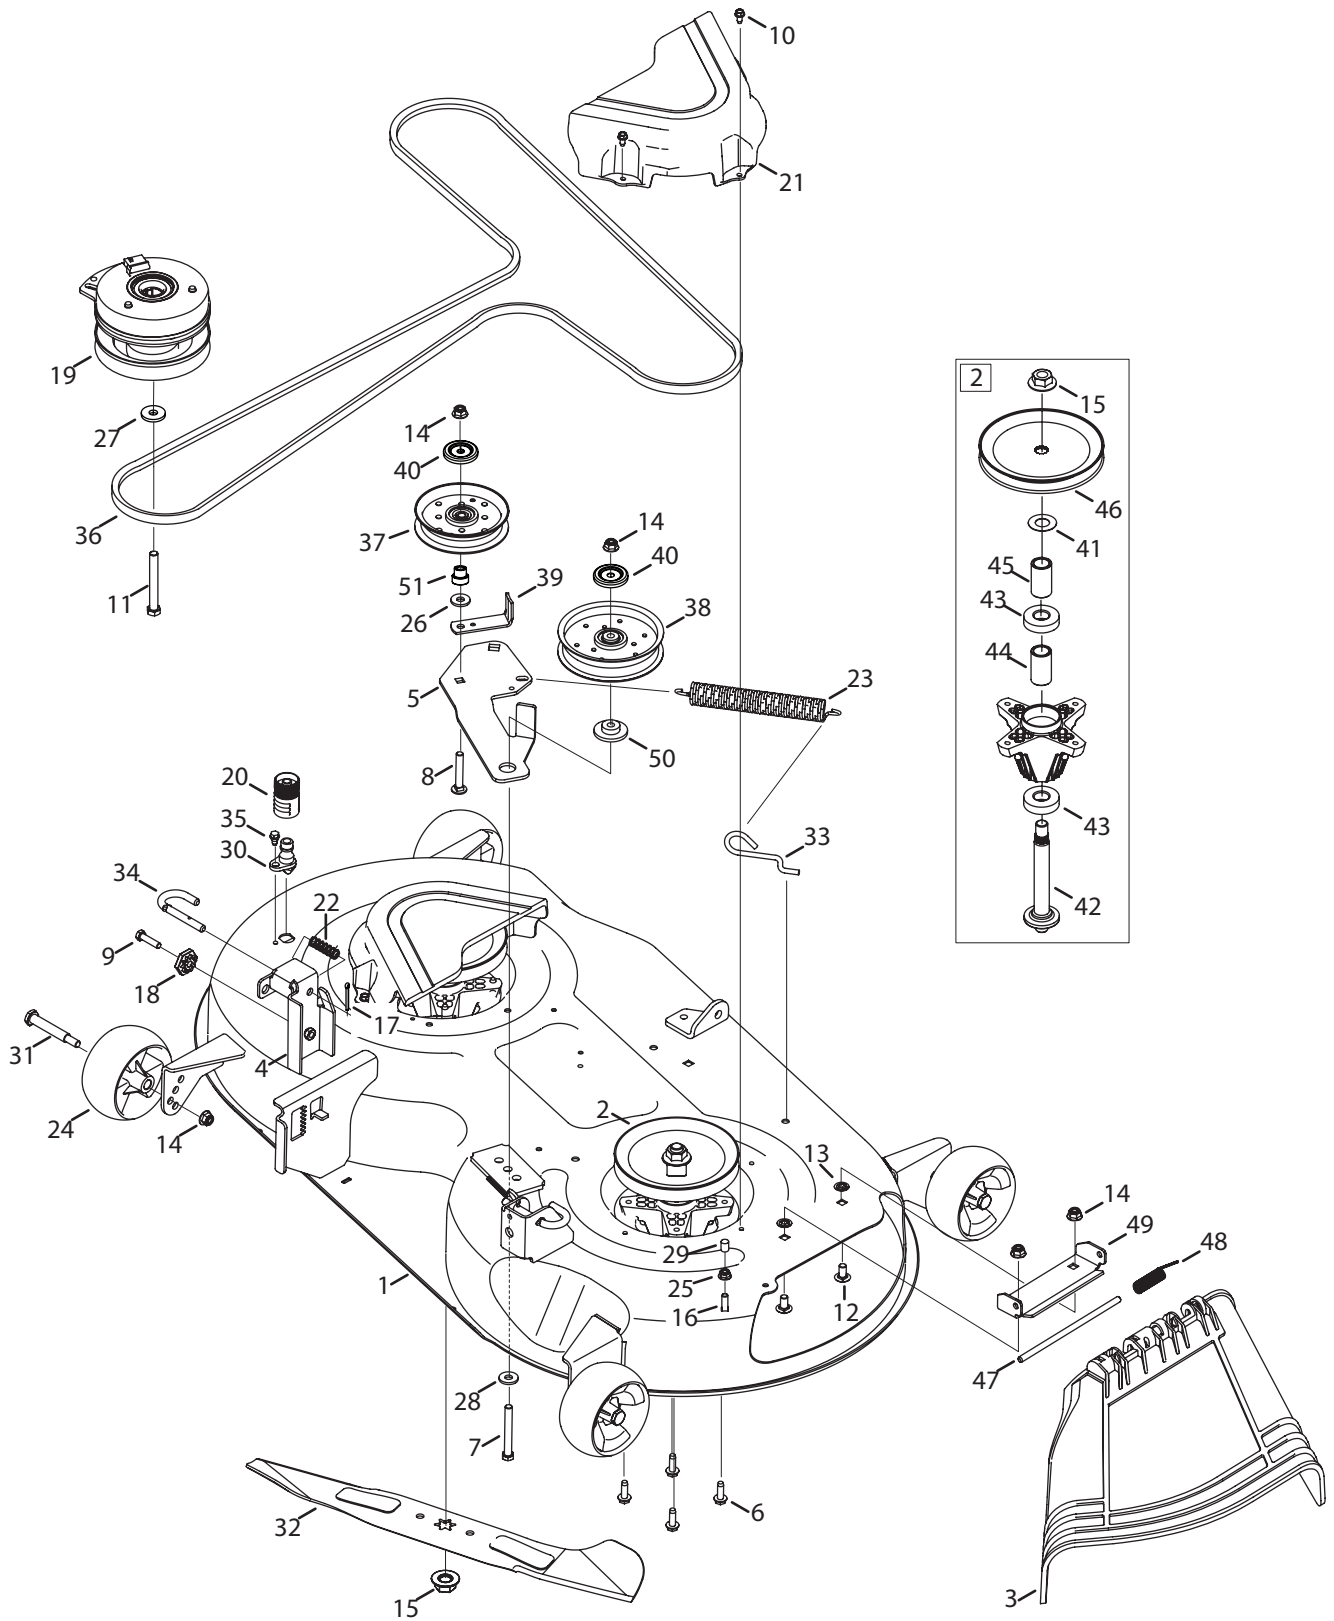

46" Deck

Ref.	Part Number	Description
1	903-05123	46"Deck Assembly
2	918-05078	Spindle Assembly
3	631-05191	Chute Deflector Assembly
4	683-05124	Deck Lift Bracket
5	703-08612A	Idler Bracket
6	710-1260A	Hex Washer Screw, 5/16-18 x .750
7	710-3085	Hex Cap Screw, 3/8-16 x 3.50
8	710-05376	Carriage Screw, 3/8-16 x 1.75
9	710-0573	Hex Cap Screw, 5/16-18 x 1.25
10	710-1652	Hex Washer Screw, 1/4-20 x .625
11	710-3157A	Screw, 7/16-20 x 3.25
12	710-3178	Carriage Screw, 3/8-16 x .75
13	712-0229	Push Nut, 3/8
14	712-04065	Flange Lock Nut, 3/8-16
15	712-0417A	Hex Flange Nut, 5/8-18
16	710-0376	Hex Cap Screw, 5/16-18 x 1.00
17	714-0162	Cotter Pin, 5/32 x 1.25
18	917-04074	Deck Adjustment Gear
19	917-05122A	Electric PTO Clutch
20	921-04041	Water Nozzle Adapter
21	731-08698	Belt Cover
22	932-3127	Compression Spring, .66 x 1.9
23	732-04927	Extension Spring, 1.25 OD x 1.751
24	734-04155	Deck Ball Wheel, 5.0
25	712-04063	Flange Lock Nut, 5/16-18
26	736-0262	Flat Washer, .385 x .870 x .092

Ref.	Part Number	Description
27	736-0322	Flat Washer, .450 x 1.25 x .164
28	736-3052	Flat Washer, .406 x 1.00 x .105
29	720-05010	Cap, .290 x .500
30	731-07487	Deck Wash Nozzle
31	938-3056	Shoulder Screw, .5 x 2.5 x 3/8-16
32	942-04244A	Blade, 2 in 1, 23.25
33	747-05608	Deck Spring Rod
34	747-06292	Deck Hanger Rod
35	738-04278	Shoulder Screw, .500 x 1/4-20
36	954-04325	V-Belt
37	756-05042	Idler Pulley, 4.25 Dia.
38	756-04511B	Idler Pulley, 5.00 Dia.
39	703-09583	Bracket Belt Guard
40	783-08389	Pulley Cap
41	936-0351	Washer, .760 x 1.50 x .030
42	938-1128	Spindle Shaft
43	941-0919A	Ball Bearing
44	750-04936	Spacer, .792 x 1.060 x 1.860
45	750-1343	Spacer, .8 x 1.1 x 2.26
46	756-04356	Deck Pulley
47	711-04847B	Hinge Pin
48	732-04372	Torsion Spring
49	783-06074A	Chute Bracket
50	738-05013A	Shoulder Spacer
51	748-05029	Shoulder Spacer