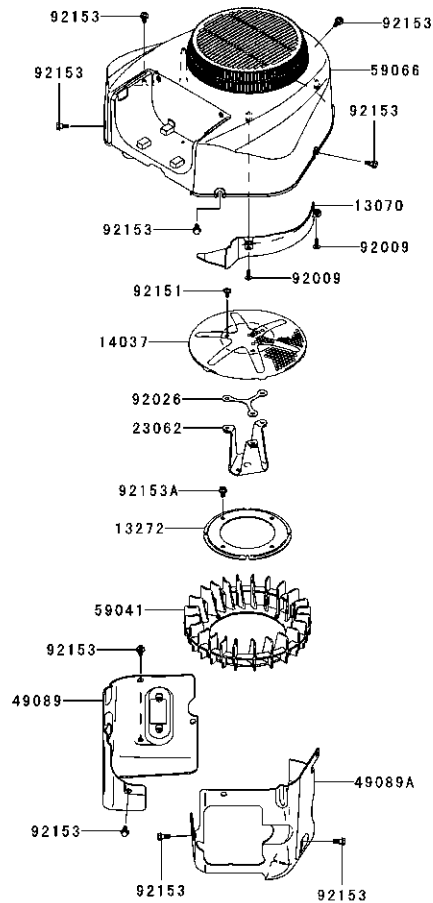

Kawasaki FR691V-AS05 Cooling Equipment

E0150-A873A

Ref.	Part Number	Description
13070	KM-13070-7019	Cooling Air Guide
13272	KM-13272-7006	Fan Plate
14037	KM-14037-70089H	Screen
23062	KM-23062-7005	Complete Bracket
49089	KM-49089-7079	Engine Shroud
49089A	KM-49089-7080	Engine Shroud
59041	KM-59041-7014	Fan
59066	KM-59066-7063	Fan Housing
92009	KM-92009-2303	Screw
92026	KM-92026-7007	Spacer
92151	KM-92151-7012	Bolt, 6 X 12
92153	KM-92153-7007	Bolt
92153A	KM-92153-7043	Bolt, 6 X 12