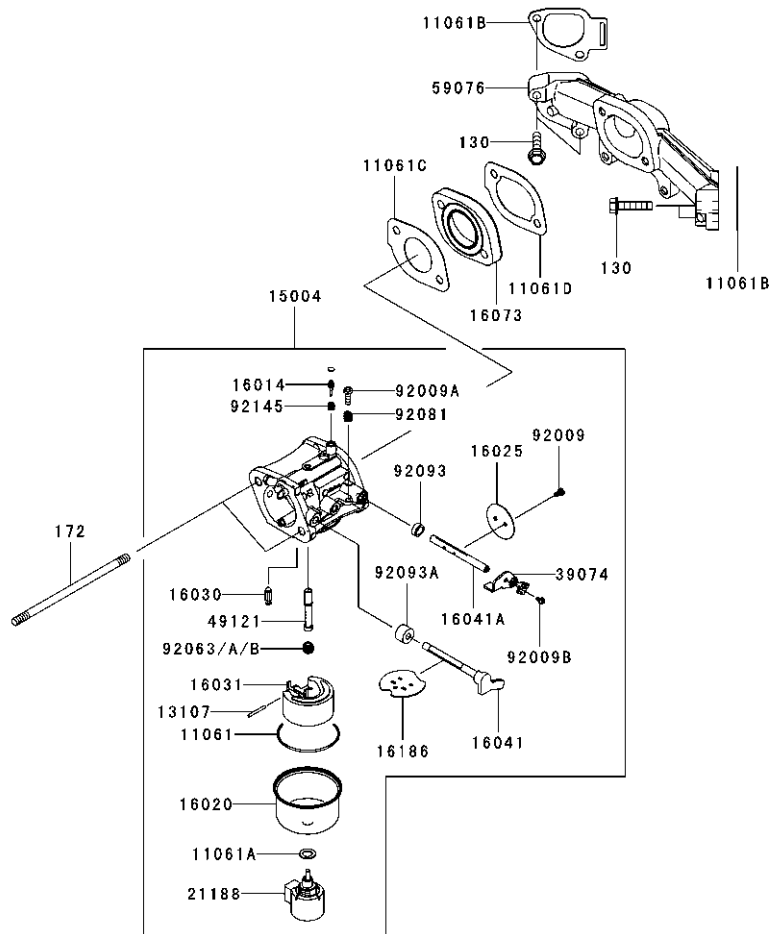

Kawasaki FR691V-AS05 Carburetor

E0180-A778A

Ref.	Part Number	Description
11061	KM-11061-7009	Chamber Gasket
11061A	KM-11061-7010	Screw Gasket
11061B	KM-11061-7093	Manifold Gasket
11061C	KM-11061-7087	Insulator Gasket
11061D	KM-11061-7088	Insulator/Manifold Gasket
13107	KM-13107-7018	Shaft
15004	KM-15004-0829	Carburetor Assembly
16014	KM-16014-7010	Pilot Air Screw
16020	KM-16020-7003	Float Chamber
16025	KM-16025-7017	Throttle Valve
16030	KM-16030-7003	Float Valve
16031	KM-16031-7002	Float
16041	KM-16041-0007	Choke Carburetor Shaft
16041A	KM-16041-7051	Throttle Carburetor Shaft
16073	KM-16073-7013	Insulator
16186	KM-16186-7006	Choke Valve Assembly

Ref.	Part Number	Description
21188	KM-21188-7002	Solenoid
39074	KM-39074-7001	Throttle Lever Assembly
49121	KM-49121-7018	Main Nozzle
59076	KM-59076-7019	Intake Manifold
92009	KM-92009-2083	Screw
92009A	KM-92009-2349	Screw
92009B	KM-92009-2402	Screw
92063	KM-92063-7141	Main Jet, #122
92063A	KM-92063-7142	Main Jet, #124
92063B	KM-92063-7149	Main Jet, #120
92081	KM-92081-2234	Spring
92093	KM-92093-2100	Seal
92093A	KM-92093-7003	Seal
92145	KM-92145-2122	Spring
130	KM-130AA0630	Flanged Bolt, 6 X 30
172	KM-172BA06115	Stud Bolt, 6 X 115