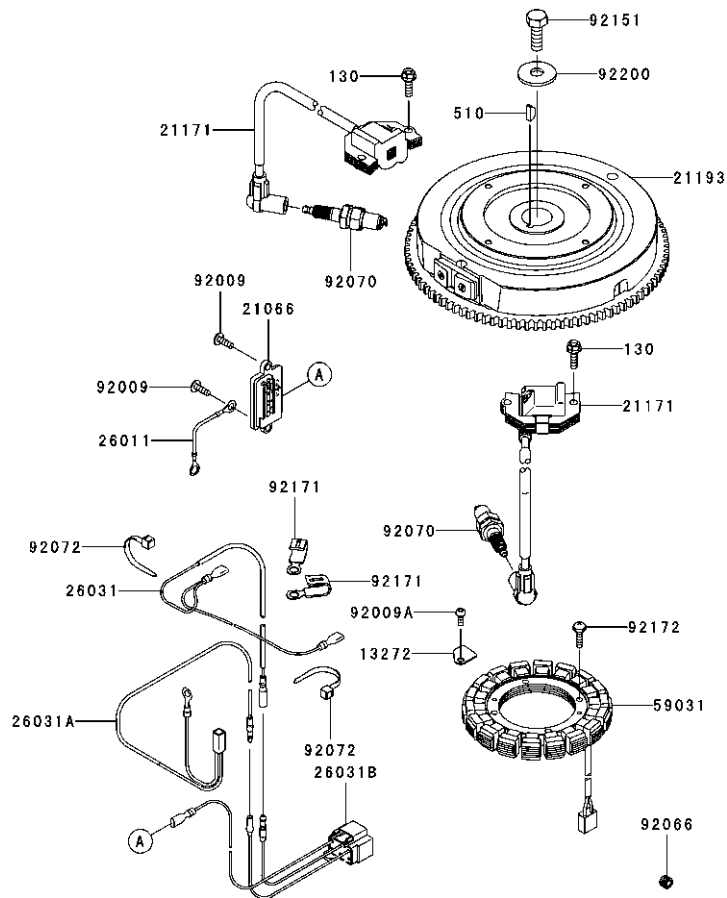

Kawasaki FR691V-AS05 Electric Equipment

E0160-B284A

Ref.	Part Number	Description
13272	KM-13272-7012	Plate
21066	KM-21066-7017	Voltage Regulator
21171	KM-21171-0711	Ignition Coil Assembly
21193	KM-21193-7038	Flywheel Assembly
26011	KM-26011-7025	Lead Wire, L = 95
26031	KM-26031-7040	Harness
26031A	KM-26031-7041	Harness
26031B	KM-26031-1625	Harness
59031	KM-59031-7017	Charging Coil
92009	KM-92009-2303	Screw

Ref.	Part Number	Description
92009A	KM-92009-2308	Screw
92066	KM-92066-7026	Plug
92070	759-3339	Spark Plug
92072	KM-92072-7003	Band
92151	KM-92154-7003	Bolt, 12 X 30
92171	KM-92171-7008	Clamp
92172	KM-92172-7018	Screw, 5 X 20
92200	KM-92200-7002	Washer
130	KM-130AA0620	Flanged Bolt, 6 X 20
510	KM-510A5100	Woodruff Key