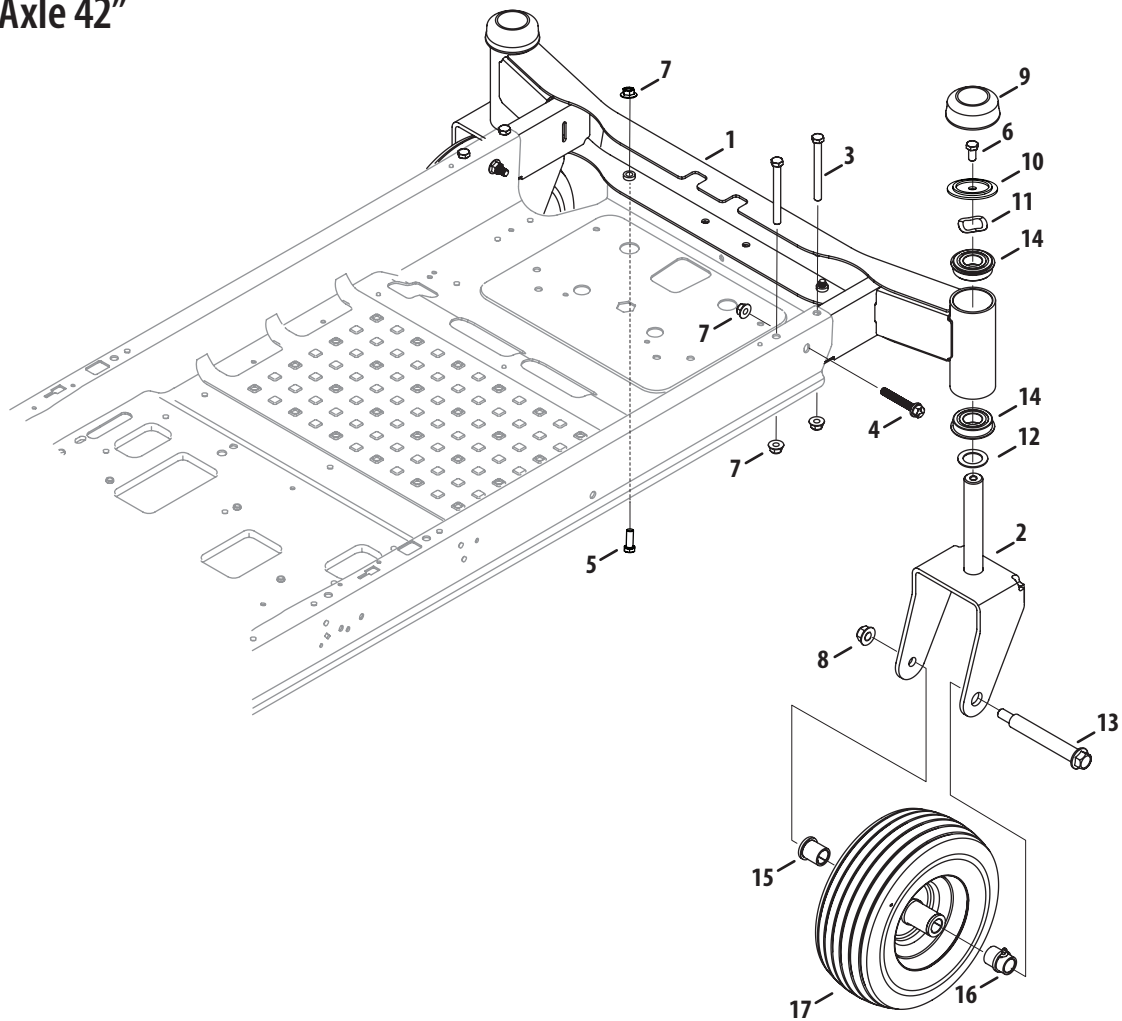

Front Axle 42"

Ref.	Part Number	Description
1	603-05134	Front Axle
2	603-05057C	Caster Wheel Bracket
3	710-04576	Hex Cap Screw, 3/8-16 x 3.75
4	710-06093	Hex Flange Screw, 3/8-16 x 2.00
5	710-0514	Hex Cap Screw, 3/8-16 x 1.00
6	710-3119	Hex Cap Screw, 3/8-16 x .750
7	712-04217	Flange Lock Nut, 3/8-16
8	712-04150	Flange Lock Nut, 1/2-13
9	731-09347	Cap

Ref.	Part Number	Description
10	738-05091	Shoulder Spacer, 2.50 x .200
11	736-05033A	Wave Washer, 1.25 x 1.00 x .300
12	736-0745	Flat Washer, 1.010 x 1.56 x .060
13	738-04182B	Shoulder Screw, 1/2-13
14	941-05022A	Ball Bearing
15	741-0516B	Flange Bearing, .76 x 1.0 x 1.2
16	741-0990B	Flange Bearing, .76 ID w/Lube Ftg.
17	634-04212B	Wheel Assembly, 11.0 x 4.0 x 5.0