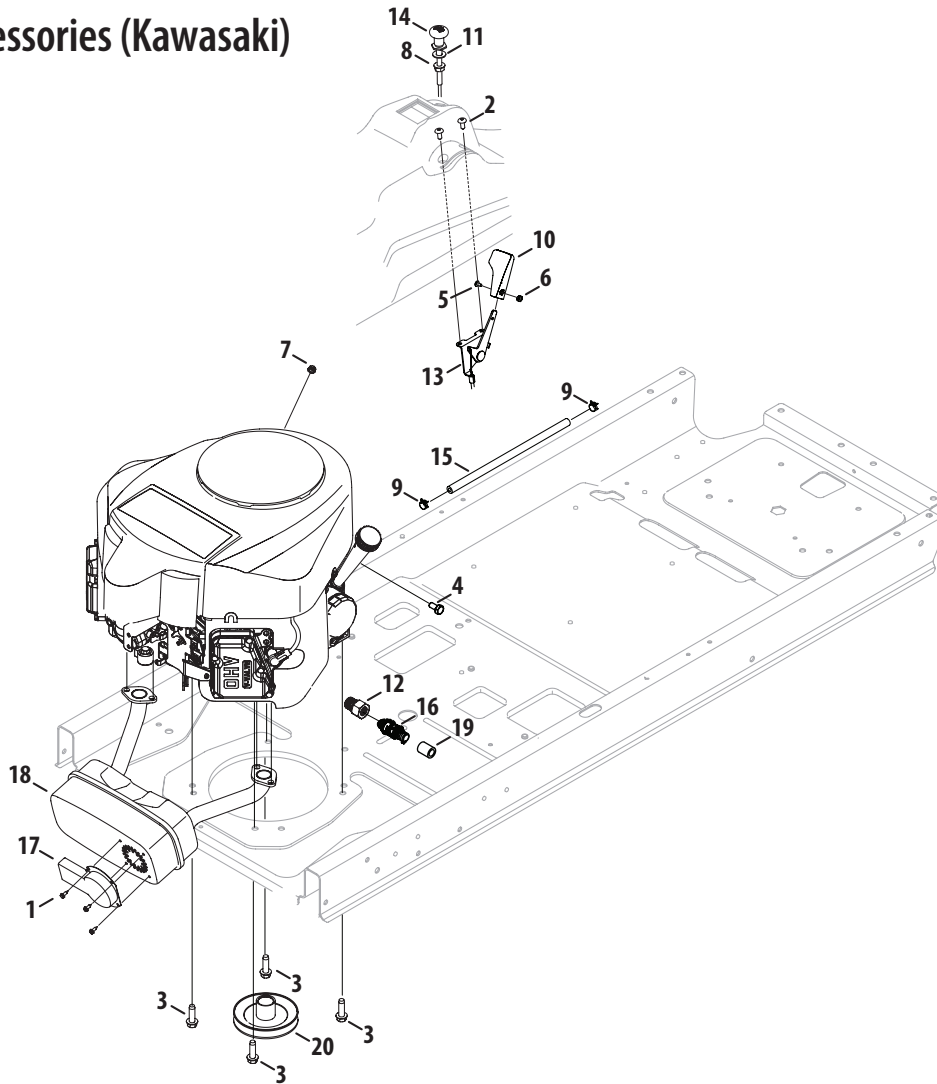

Engine Accessories (Kawasaki)

Ref.	Part Number	Description
1	710-0227	Hex Washer Screw, #8-18 x .500
2	710-05070	Screw, 1/4-20 x .50
3	710-1315	Tap Screw, 3/8-16 x 1.25
4	710-1376	Hex Screw, M8-1.25 x 16
5	710-3217	Screw, #8-32 x .375
6	712-0142	Hex Nut, #8-32
7	712-04064	Flange Lock Nut, 1/4-20
8	912-3005	Flange Lock Nut, 3/8-16
9	726-0205	Hose Clamp, .490 Dia.
10	731-09637	Throttle Control Knob

Ref.	Part Number	Description
11	936-0300	Flat Washer, .406 x .875 x .059
12	737-04138	Oil Drain
13	946-05131	Throttle Cable
14	946-1085A	Choke Cable
15	751-10349-28	Fuel Hose, 1/4
16	951-10517A	Oil Drain
17	751-11053A	Deflector, Muffler, Long
18	751-11471A	Muffler, Kawasaki Twin
19	751-3141-14	Oil Drain Hose
20	756-04494	Engine Pulley