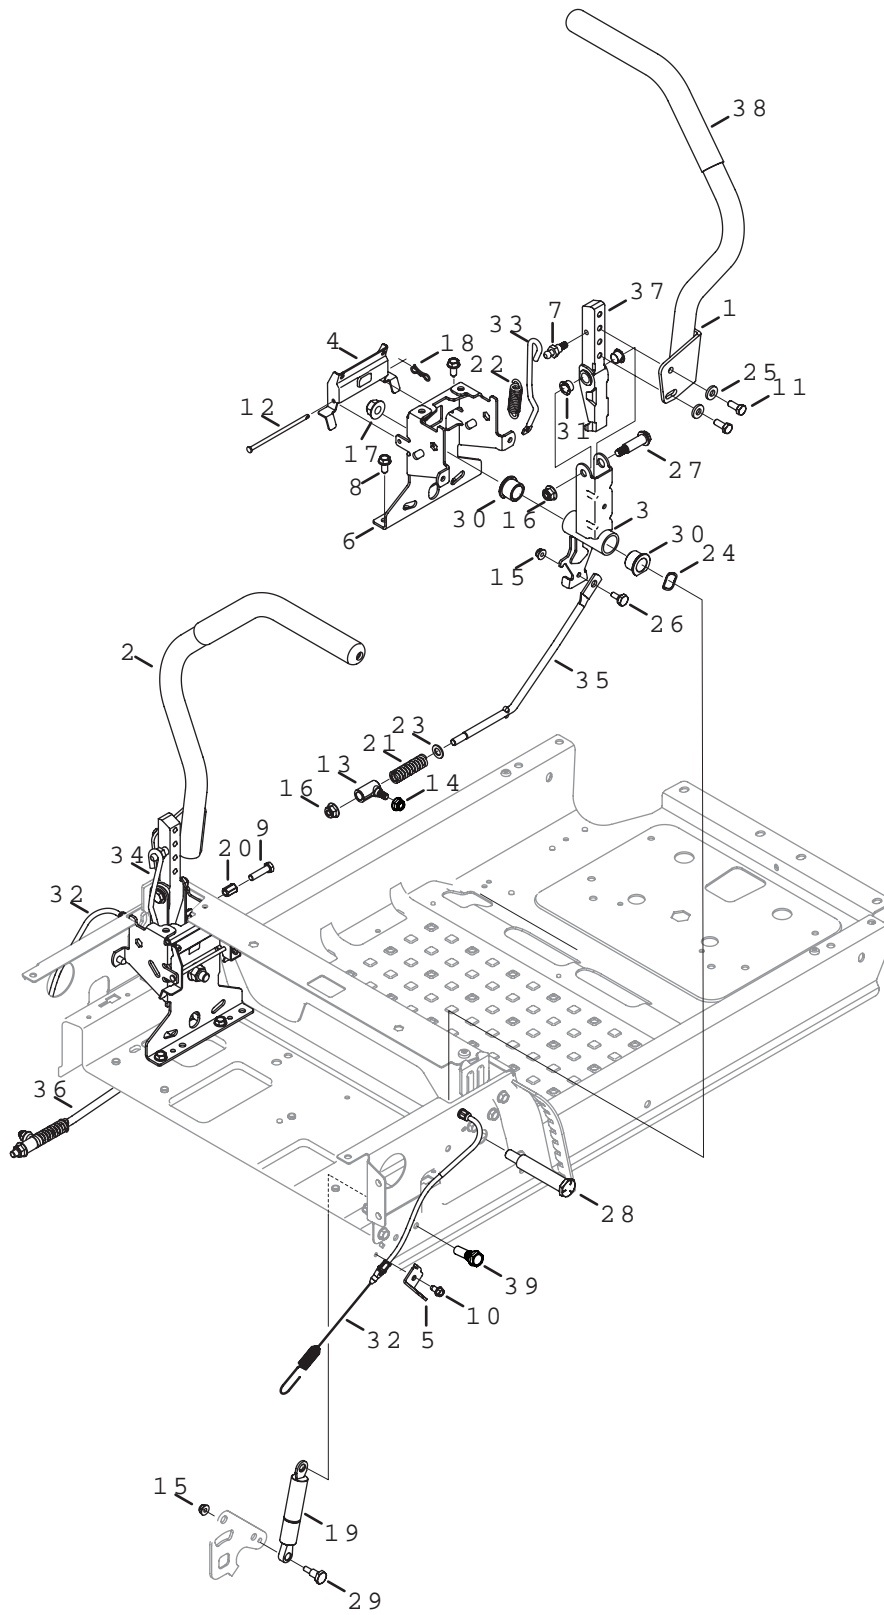

Ref.	Part Number	Description
10	710-04484	Hex Washer Screw, 5/16-18 x .750
11	710-05109	Hex Washer Screw, 5/16-14 x 1.00
12	710-05424	Self Tapping Screw, 5/16-18 x .750
13	710-0607	Hex Washer Screw, 5/16-18 x .50
14	710-1611B	Screw, Self-Tapping, 5/16-18, 0.750
15	728-05012	Nut, 5/16-18
16	931-08687A	LH Console
17	931-08771A	RH Console
18	738-04549A	Shoulder Screw, 1/4-20

Front Axle 46/50/54"

Ref.	Part Number	Description
1	603-05135	Front Axle
2	603-05058B	Caster Wheel Bracket
3	710-04576	Hex Cap Screw, 3/8-16 x 3.75
4	710-04652	Hex Cap Screw, 1/2-20 x 7.25
5	710-06093	Hex Flange Screw, 3/8-16 x 2.00
6	710-0514	Hex Cap Screw, 3/8-16 x 1.00
7	710-3119	Hex Cap Screw, 3/8-16 x .750
8	712-04217	Flange Lock Nut, 3/8-16
9	912-3058	Hex Lock Nut, 1/2-20

Ref.	Part Number	Description
10	731-09347	Cap
11	738-05091	Shoulder Spacer, 2.50 x .200
12	736-05033A	Wave Washer, 1.25 x 1.00 x .300
13	736-0745	Flat Washer, 1.010 x 1.56 x .060
14	941-05022A	Ball Bearing
15	750-04775A	Spacer, .51 x .75 x 5.825
16	750-04792	Hub, .76 x 1.23 x .92
17	634-04711-0931	Wheel Assembly, 13 x 5 x 6

Ref.	Part Number	Description
1	603-05124	RH Lapbar Lever Assembly
2	603-05126	LH Labpar Lever Assembly
3	603-05033A	Lapbar Pivot Bracket
4	703-09069	Brake Lever Actuator
5	703-09220	Brake Cable Bracket
6	703-09325A	Lapbar Pivot Support Bracket
7	710-04471	Screw, Shoulder Ball, 5/16-18 x .48
8	710-04484	Hex Washer Screw, 5/16-18 x .750
9	710-0528	Hex Cap Screw, 5/16-18 x 1.25
10	710-0599	Hex Washer Screw, 1/4-20 x .500
11	710-1880	Hex Head Screw, 5/16-18 x .75 Patch
12	711-06068	Pin, .188 x 4.1
13	711-06094A	Ferrule, 3/8 ID x .420 Shldr
14	712-04063	Flange Lock Nut, 5/16-18
15	712-04064	Flange Lock Nut, 1/4-20
16	712-04065	Flange Lock Nut, 3/8-16
17	712-04150	Flange Lock Nut, 1/2-13
18	714-04040	Bow-Tie Cotter Pin
19	727-04400A	Dampener, .87 OD x 7.06 Lg
20	728-05012	Nut, 5/16-18