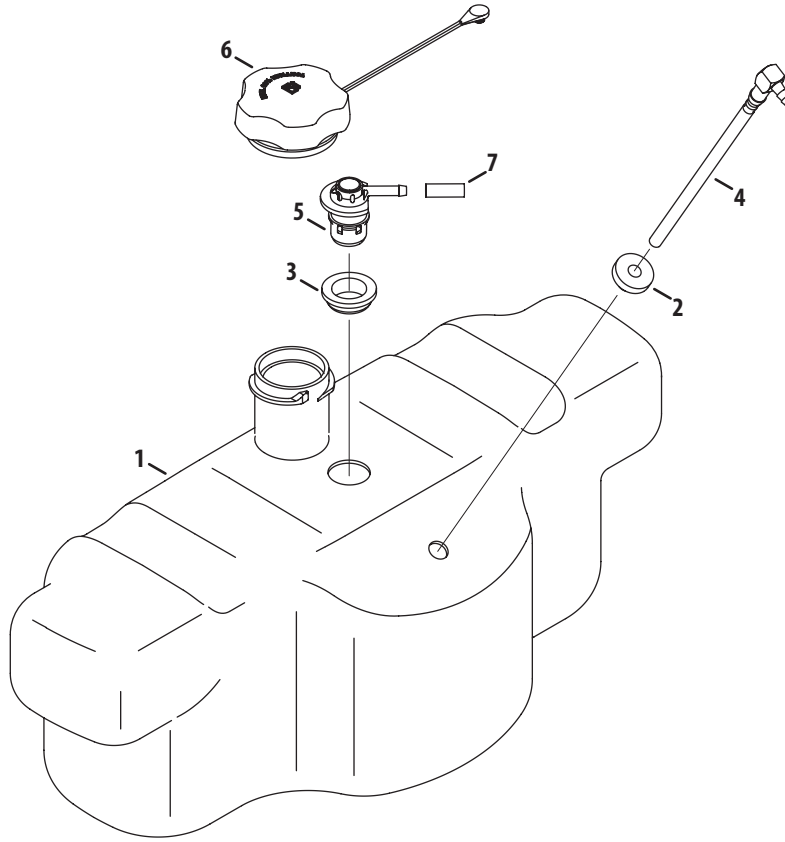

Fuel Tank

Ref.	Part Number	Description
1	951-05137	Fuel Tank
2	935-0149	Fuel Tank Bushing
3	735-04081	Rubber Grommet
4	751-10442	Fuel Pickup Fitting
5	751-12118	Rollover Valve
6	951-12179B	Fuel Cap
7	751-12089-51	Vent Hose