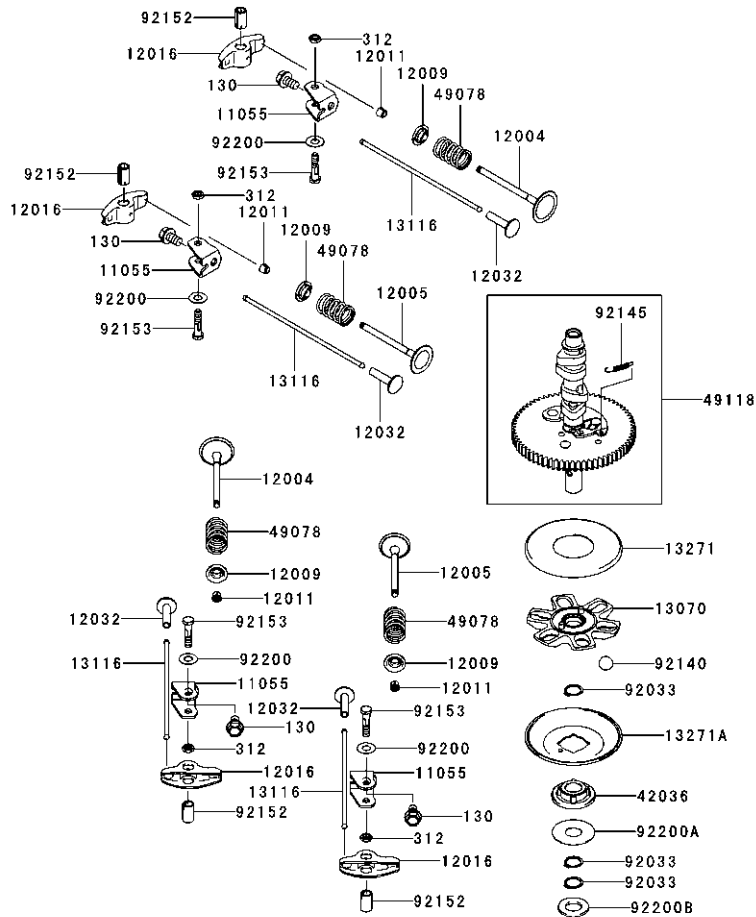

Kawasaki FR691V-AS05 Valve/Camshaft

E0130-A176A

Ref.	Part Number	Description
11055	KM-11055-7009	Bracket
12004	KM-12004-0705	Intake Valve
12005	KM-12005-0720	Exhaust Valve
12009	KM-12009-7001	Valvespring Retainer
12011	KM-12011-2056	Collet
12016	KM-12016-2066	Rocker Arm
12032	KM-12032-7001	Tappet
13070	KM-13070-7017	Governor Guide
13116	KM-13116-7007	Push Rod
13271	KM-13271-7007	Plate
13271A	KM-13271-7021	Governor Plate
42036	KM-42036-7010	Sleeve

Ref.	Part Number	Description
49078	KM-49078-7002	Engine Valve Spring, IN
49118	KM-49118-7022	Complete Camshaft
92033	KM-92033-7001	Snap Ring
92140	KM-92140-7005	Ball
92145	KM-92145-7001	Spring
92152	KM-92152-1689	Collar
92153	KM-92153-7100	Bolt, 6 X 29.5
92200	KM-92200-2151	Washer, 8.1 X 18 X 0.5
92200A	KM-92200-7009	Washer, 16 X 42 X 0.91
92200B	KM-92200-7048	Washer, 16.3 X 30 X 2.28
130	KM-130AA0814	Flanged Bolt, 8 X 14
312	KM-312AA0600	Hex Nut, 6mm