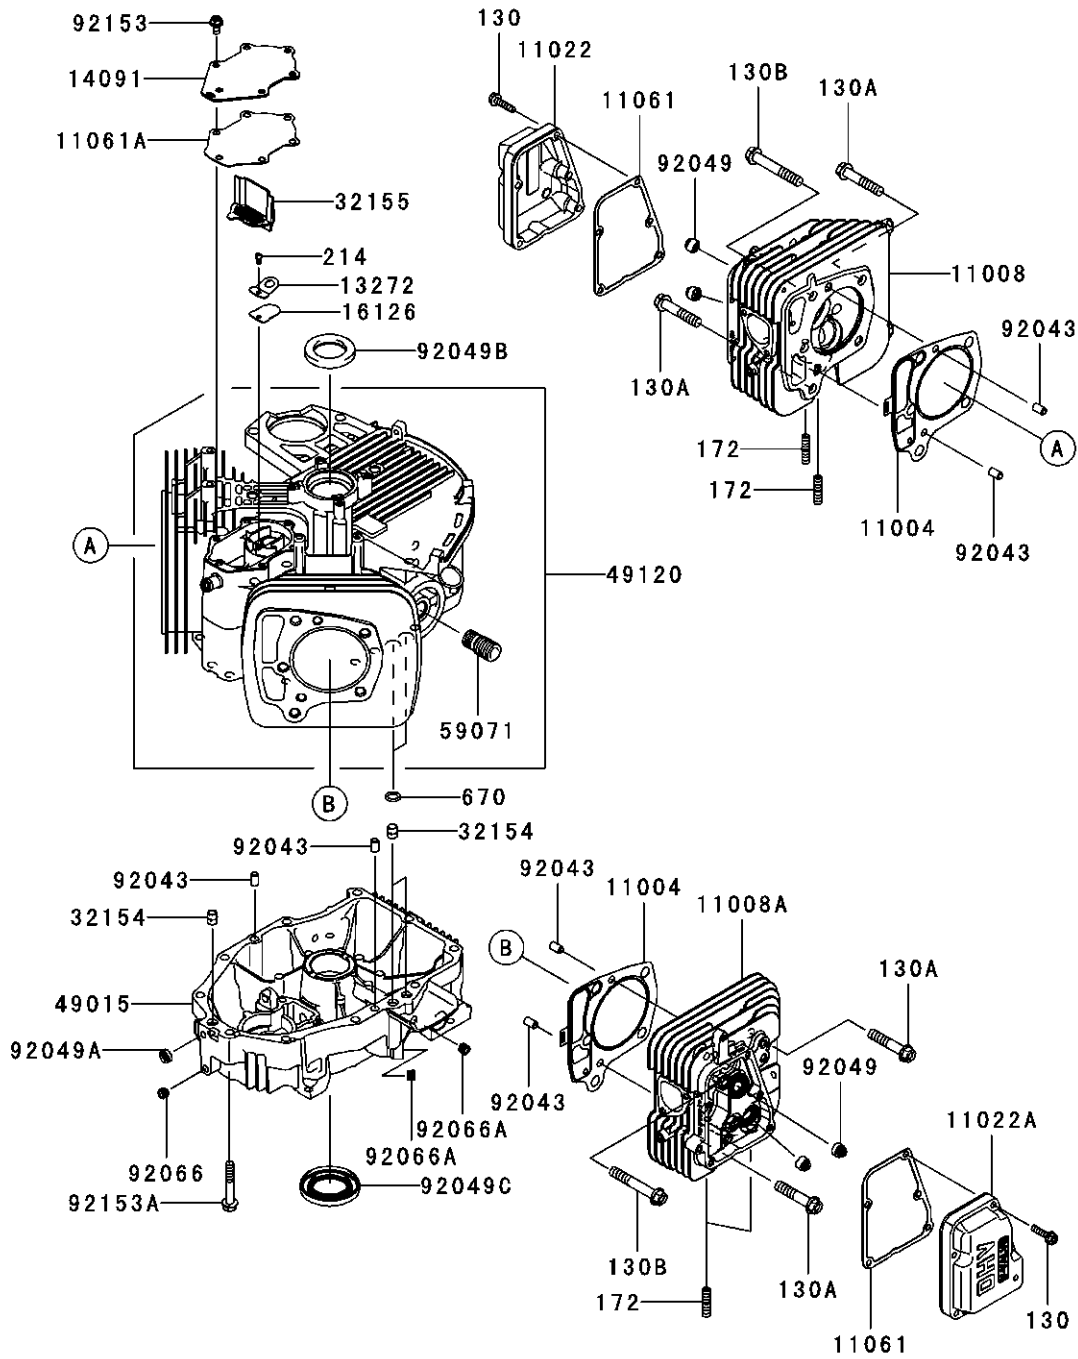

Kawasaki FR691V-AS05 Cylinder/Crankcase

E0110-A630A