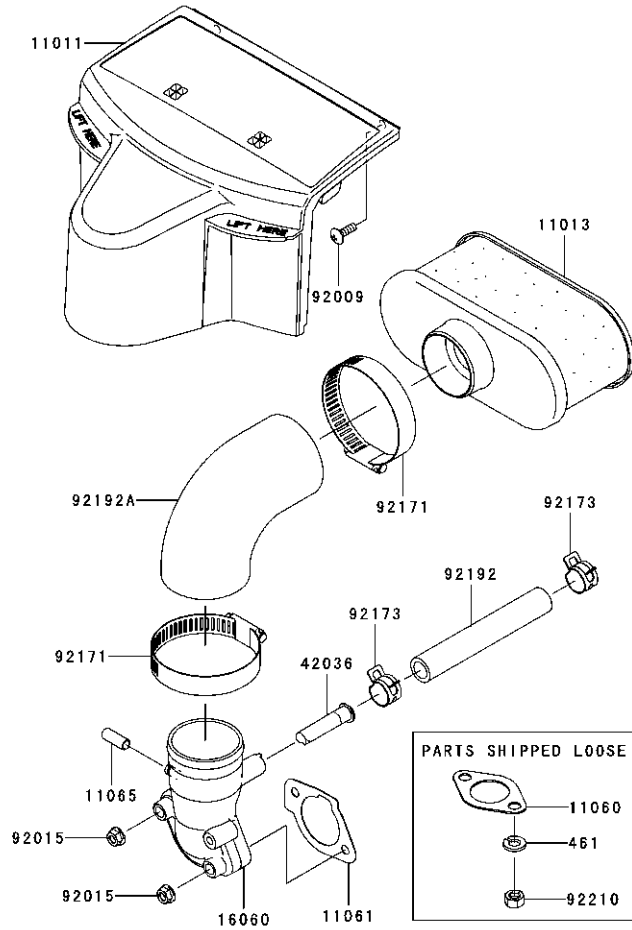

Kawasaki FR691V-AS05 Air Filter/Muffler

E0190-B094A

Ref.	Part Number	Description
11011	KM-11011-7065	Air Filter Case
11013	KM-99999-0384	Air Filter Element
11060	KM-11060-7016	Muffler Gasket
11061	KM-11061-7086	Carburetor/Pipe Intake Gasket
11065	KM-11065-7037	Cap
16060	KM-16060-7038	Intake Pipe
42036	KM-42036-7017	Breather Sleeve
92009	KM-92009-2303	Screw
92015	KM-92015-1367	Nut
92171	KM-92173-1001	Clamp
92173	KM-92173-7003	Clamp
92192	KM-92192-7146	Tube, 12.6 X 18.6 X 118
92192A	KM-99999-7082	Air Filter Tube
92210	KM-92210-7027	Nut, M8
461	KM-461DA0800	Spring Washer, 8mm