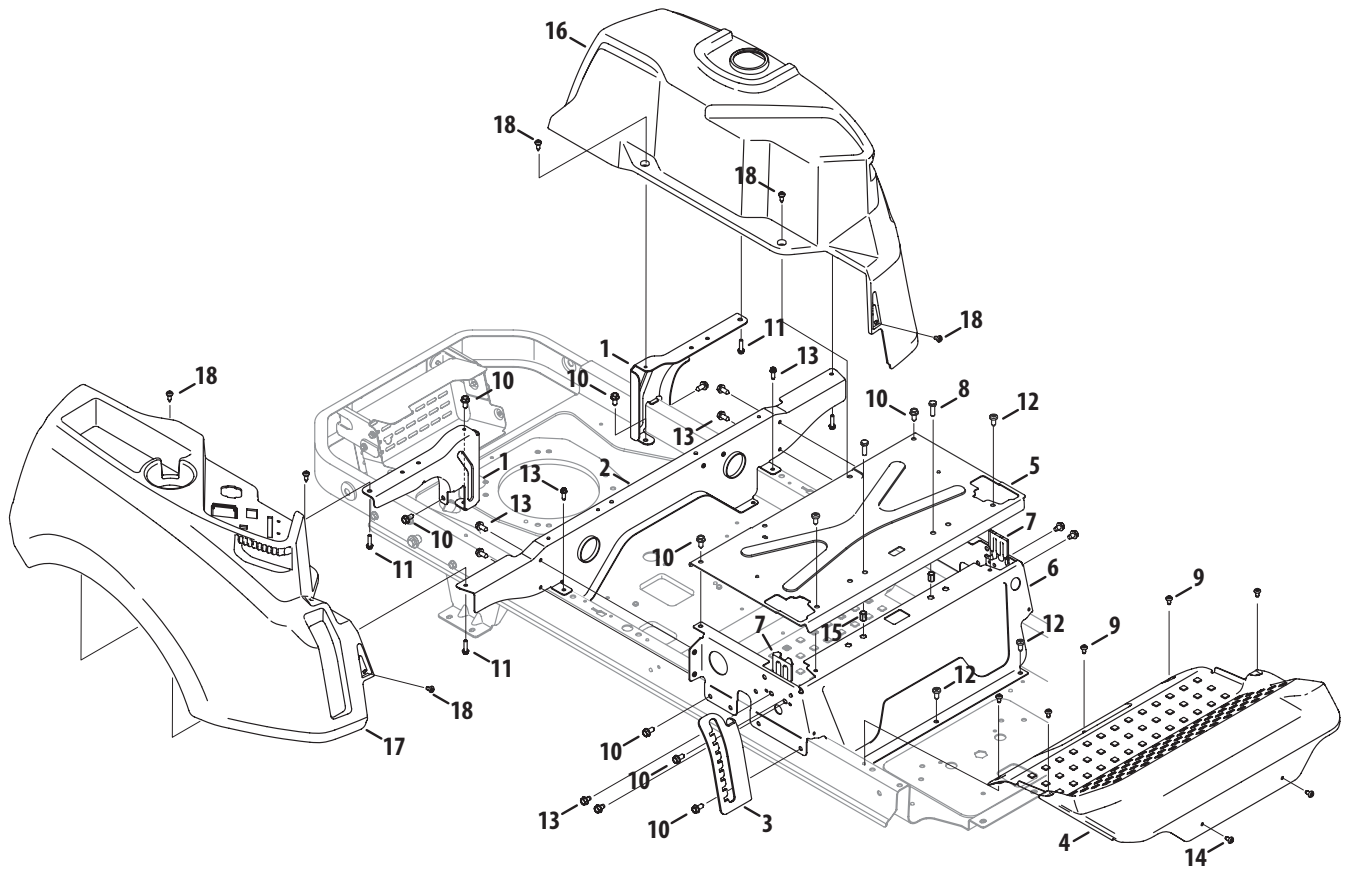

Operator's Platform

Ref.	Part Number	Description
1	703-08720A	Rear Tank Bracket
2	703-09332A	Rear Seatbox Brace
3	703-08762C	Height Index Bracket
4	703-08902A	Floor Board
	603-05094	Floor Board, Fab
5	703-09045B	Seatbox Plate
6	703-09320	Seat Frame
7	703-09211A	Lapbar Brace Bracket
8	710-0376	Hex Cap Screw, 5/16-18 x 1.00
9	710-04483	Self Tapping Screw, 1/4-20 x .50

Ref.	Part Number	Description
10	710-04484	Hex Washer Screw, 5/16-18 x .750
11	710-05109	Hex Washer Screw, 5/16-14 x 1.00
12	710-05424	Self Tapping Screw, 5/16-18 x .750
13	710-0607	Hex Washer Screw, 5/16-18 x .50
14	710-1611B	Screw, Self-Tapping, 5/16-18, 0.750
15	728-05012	Nut, 5/16-18
16	931-08687A	LH Console
17	931-08771A	RH Console
18	738-04549A	Shoulder Screw, 1/4-20