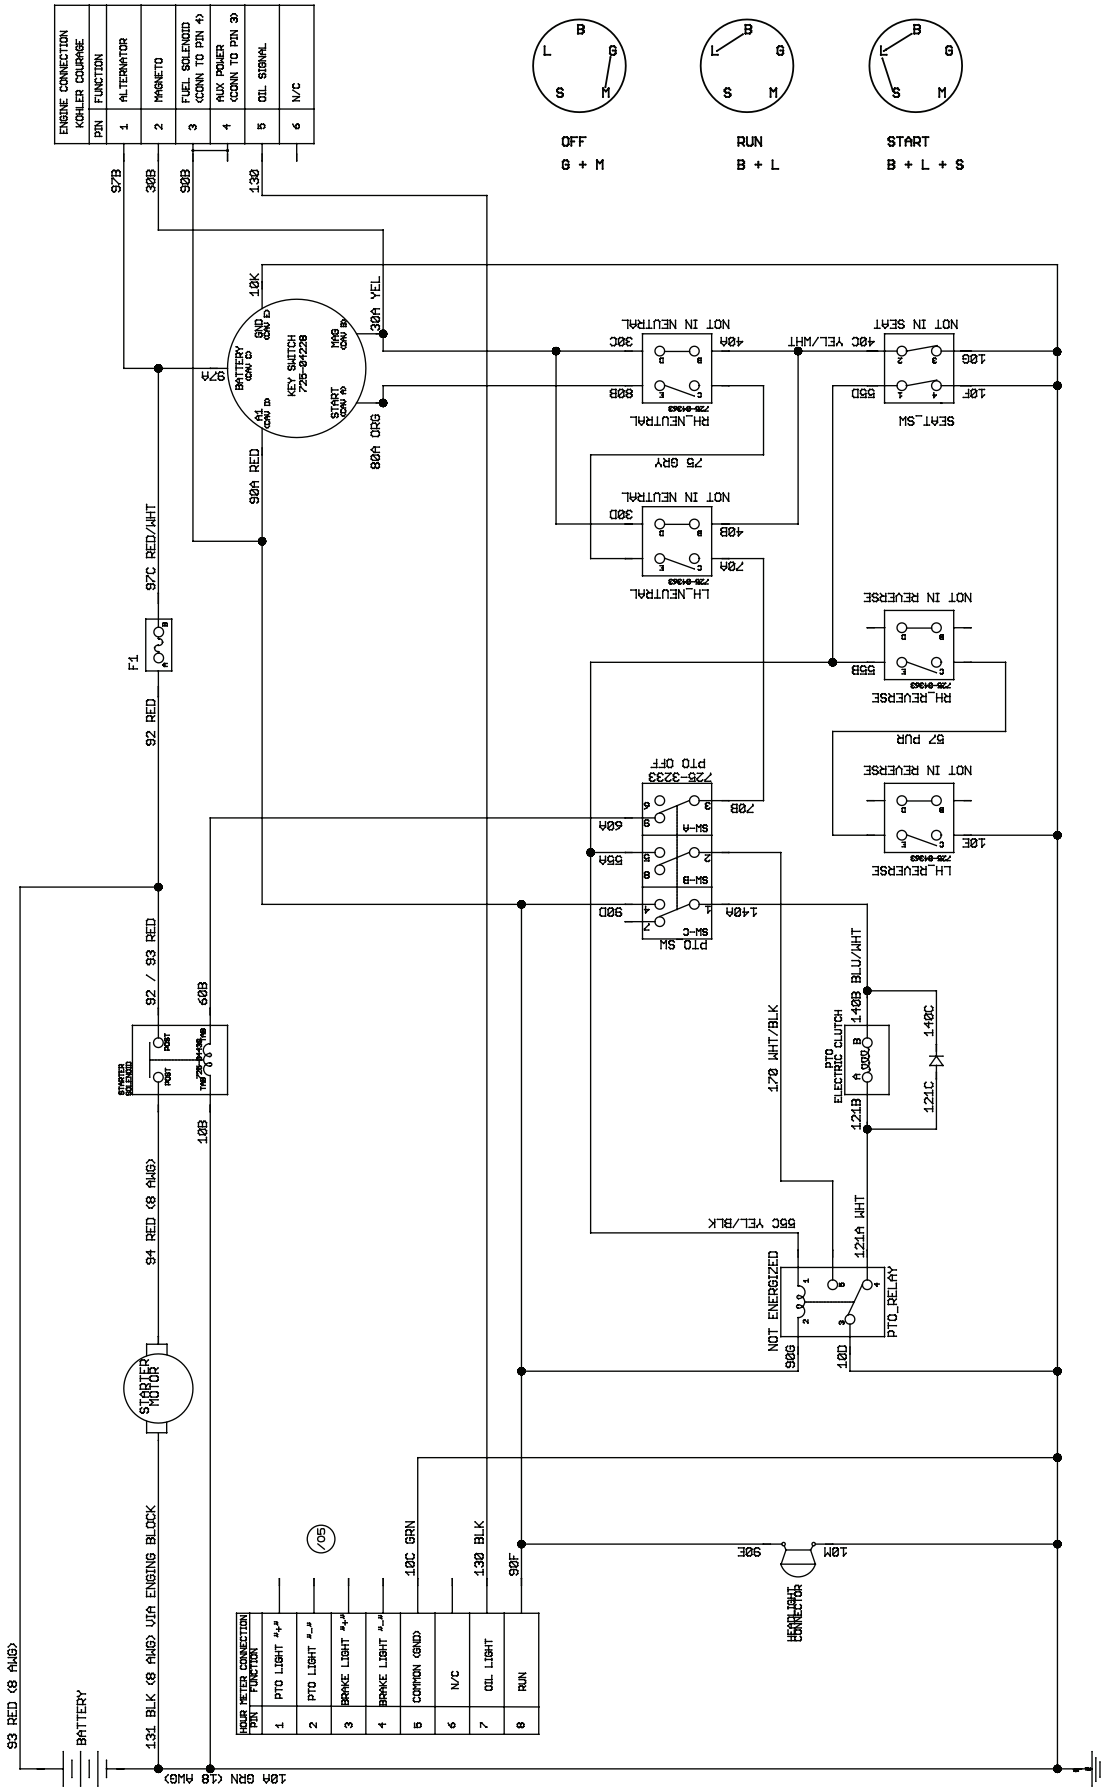

Ref.	Part Number	Description	Ref.	Part Number	Description
1	903-05144	54" Deck Assembly	25	738-04278	Shoulder Screw, .500 x 1/4-20
2	603-05152	Deck Lift Bracket	26	738-05081	Shoulder Spacer
3	918-06978	Spindle Assembly	27	938-3056	Shoulder Screw, .5 x 2.5 x 3/8-16
4	703-09637	Idler Arm	28	942-05056	Blade, 18.67
5	710-0347	Hex Cap Screw, 3/8-16 x 1.75	29	747-05608	Deck Spring Rod
6	710-0376	Hex Cap Screw, 5/16-18 x 1.00	30	747-06292	Deck Hanger Rod
7	710-04379A	Hex Cap Screw, 7/16-20 x 3.50	31	748-05029A	Shoulder Spacer
8	710-0573	Hex Cap Screw, 5/16-18 x 1.25	32	954-04329	V-Belt
9	710-1260A	Hex Washer Screw, 5/16-18 x .750	33	756-04511B	Idler Pulley, 5.00 Dia.
10	710-3130	Hex Cap Screw, 3/8-16 x 3.25	34	756-05042	Idler Pulley, 4.25 Dia
11	712-04063	Flange Lock Nut, 5/16-18	35	783-08027	Belt Guard Bracket
12	712-04065	Flange Lock Nut, 3/8-16	36	783-08389	Pulley Cap
13	712-0417A	Hex Flange Nut, 5/16-18	37	631-05168	Chute Assembly
14	714-0162	Cotter Pin, 5.32 x 1.25	38	710-05073	Screw, Sems, 1/4-20 x .50
15	917-04074	Deck Adjustment Gear	39	732-04659	Torsion Spring
16	717-05209	Electric PTO Clutch	40	747-06290	Hinge Pin
17	921-04041	Water Nozzle Adapter	41	783-08504	Chute Bracket
18	731-07487	Deck Wash Nozzle	42	738-1186A	Spindle Shaft, 6.11 Long
19	731-09968	Belt Cover, RH	43	941-0919A	Ball Bearing
20	731-09969	Belt Cover, LH	44	750-04936	Spacer, .792 x 1.060 x 1.860
21	732-04927	Extension Spring, 1.25 OD x 1.751	45	750-06152	Spacer, .792 x 1.060 x 1.782
22	932-3127	Compression Spring, .66 x 1.9	46	756-05038	Deck Pulley
23	734-04155	Deck Ball Wheel, 5.0	47	783-08435	Bearing Shield
24	736-0322	Flat Washer, .450 x 1.25 x .164			

Wiring Harness Schematic - 725-06000A