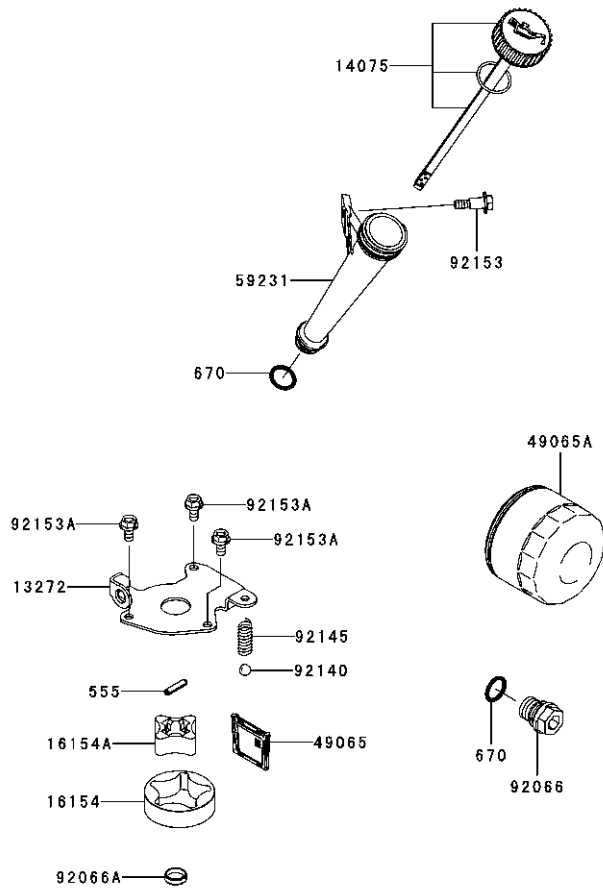

Kawasaki FR691V-AS05 Lubrication Equipment

E0140-A447A

Ref.	Part Number	Description
13272	KM-13272-7011	Rotor Plate
14075	KM-14075-7013	Oil Gauge Cap Assembly
16154	KM-16154-7010	Outer Pump Rotor
16154A	KM-16154-7011	Inner Pump Rotor
49065	KM-49065-7006	Oil Filter
49065A	KM-49065-7007	Oil Filter
59231	KM-59231-0712	Filler
92066	KM-92066-7003	Plug
92066A	KM-92066-7028	Plug
92140	KM-92140-7003	Ball
92145	KM-92145-7002	Spring
92153	KM-92153-7008	Bolt
92153A	KM-92153-7043	Bolt, 6 X 12
555	KM-555A0420	Spring Pin, 4 X 20
670	KM-670D2016	O-Ring, 16mm