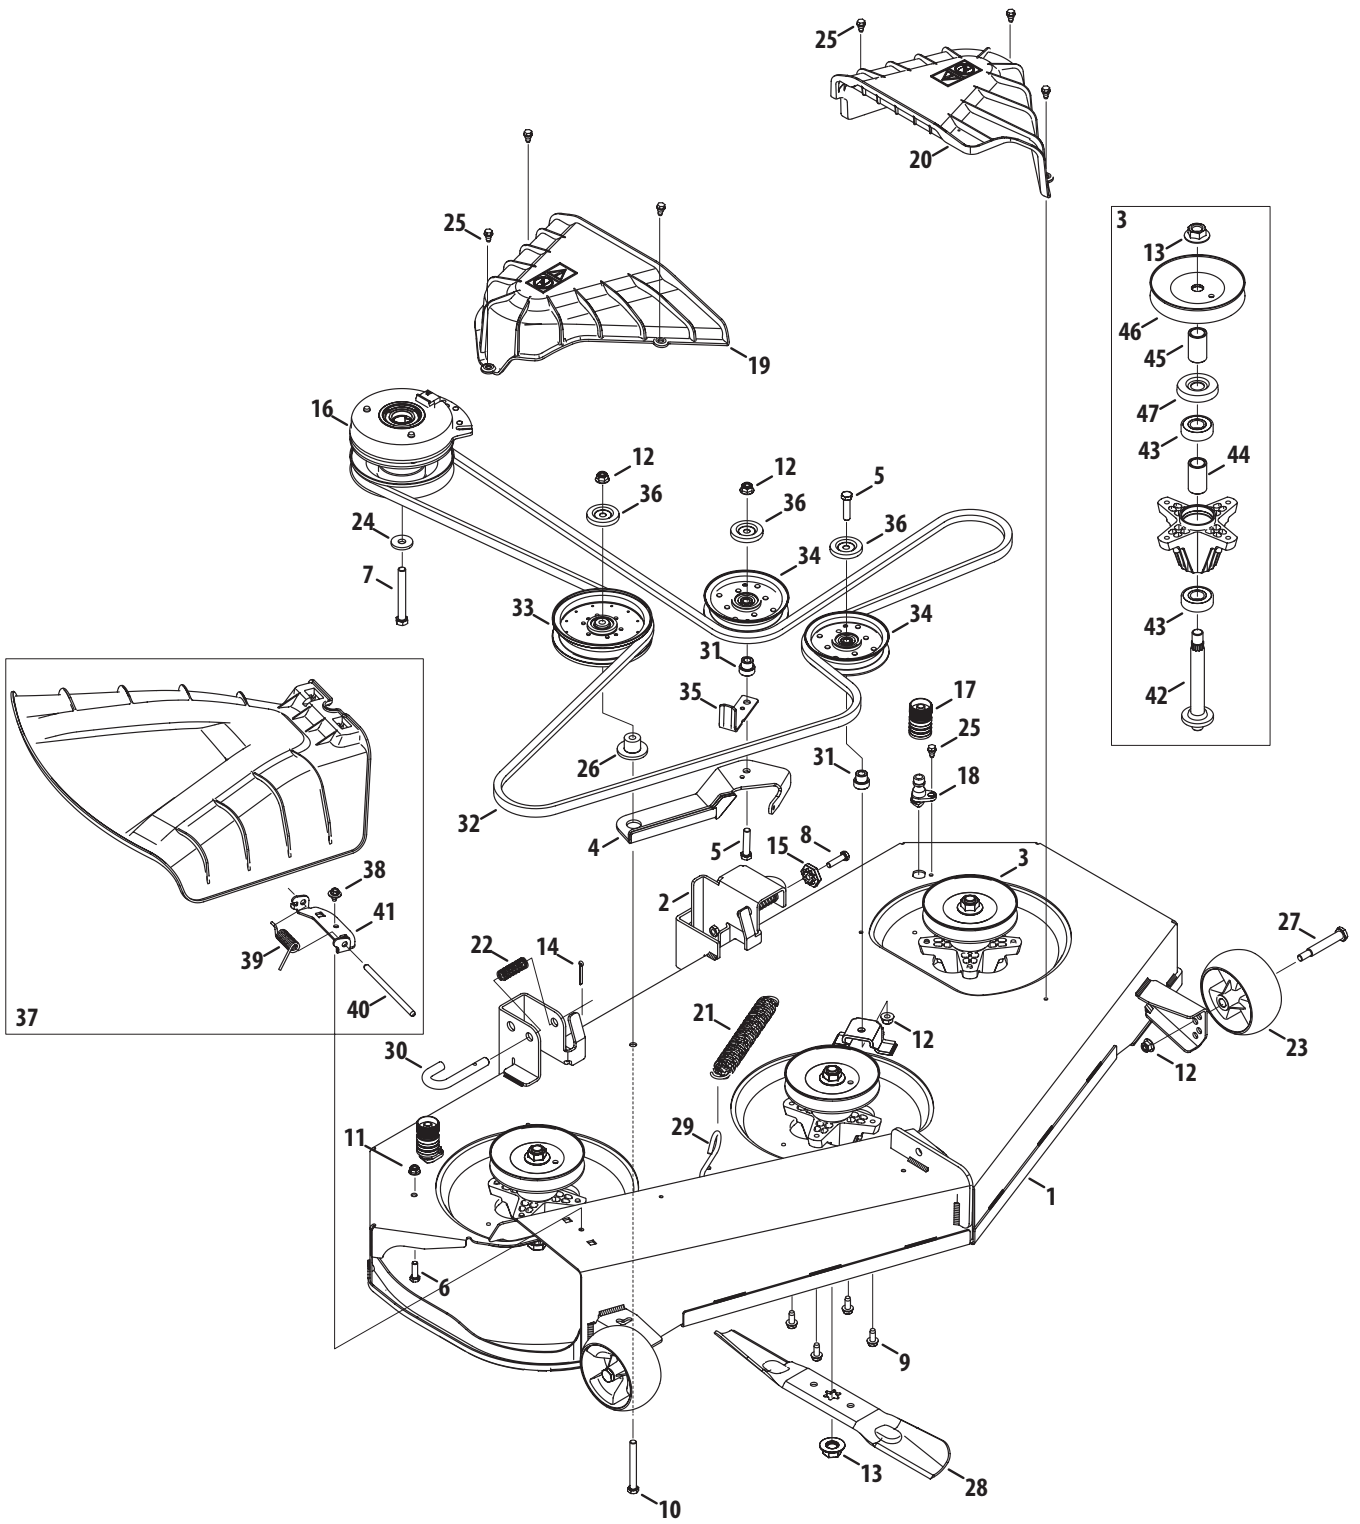

54" Deck

Ref.	Part Number	Description	Ref.	Part Number	Description
1	903-05144	54" Deck Assembly	25	738-04278	Shoulder Screw, .500 x 1/4-20
2	603-05152	Deck Lift Bracket	26	738-05081	Shoulder Spacer
3	918-06978	Spindle Assembly	27	938-3056	Shoulder Screw, .5 x 2.5 x 3/8-16
4	703-09637	Idler Arm	28	942-05056	Blade, 18.67
5	710-0347	Hex Cap Screw, 3/8-16 x 1.75	29	747-05608	Deck Spring Rod
6	710-0376	Hex Cap Screw, 5/16-18 x 1.00	30	747-06292	Deck Hanger Rod
7	710-04379A	Hex Cap Screw, 7/16-20 x 3.50	31	748-05029A	Shoulder Spacer
8	710-0573	Hex Cap Screw, 5/16-18 x 1.25	32	954-04329	V-Belt
9	710-1260A	Hex Washer Screw, 5/16-18 x .750	33	756-04511B	Idler Pulley, 5.00 Dia.
10	710-3130	Hex Cap Screw, 3/8-16 x 3.25	34	756-05042	Idler Pulley, 4.25 Dia
11	712-04063	Flange Lock Nut, 5/16-18	35	783-08027	Belt Guard Bracket
12	712-04065	Flange Lock Nut, 3/8-16	36	783-08389	Pulley Cap
13	712-0417A	Hex Flange Nut, 5/16-18	37	631-05168	Chute Assembly
14	714-0162	Cotter Pin, 5.32 x 1.25	38	710-05073	Screw, Sems, 1/4-20 x .50
15	917-04074	Deck Adjustment Gear	39	732-04659	Torsion Spring
16	717-05209	Electric PTO Clutch	40	747-06290	Hinge Pin
17	921-04041	Water Nozzle Adapter	41	783-08504	Chute Bracket
18	731-07487	Deck Wash Nozzle	42	738-1186A	Spindle Shaft, 6.11 Long
19	731-09968	Belt Cover, RH	43	941-0919A	Ball Bearing
20	731-09969	Belt Cover, LH	44	750-04936	Spacer, .792 x 1.060 x 1.860
21	732-04927	Extension Spring, 1.25 OD x 1.751	45	750-06152	Spacer, .792 x 1.060 x 1.782
22	932-3127	Compression Spring, .66 x 1.9	46	756-05038	Deck Pulley
23	734-04155	Deck Ball Wheel, 5.0	47	783-08435	Bearing Shield
24	736-0322	Flat Washer, .450 x 1.25 x .164