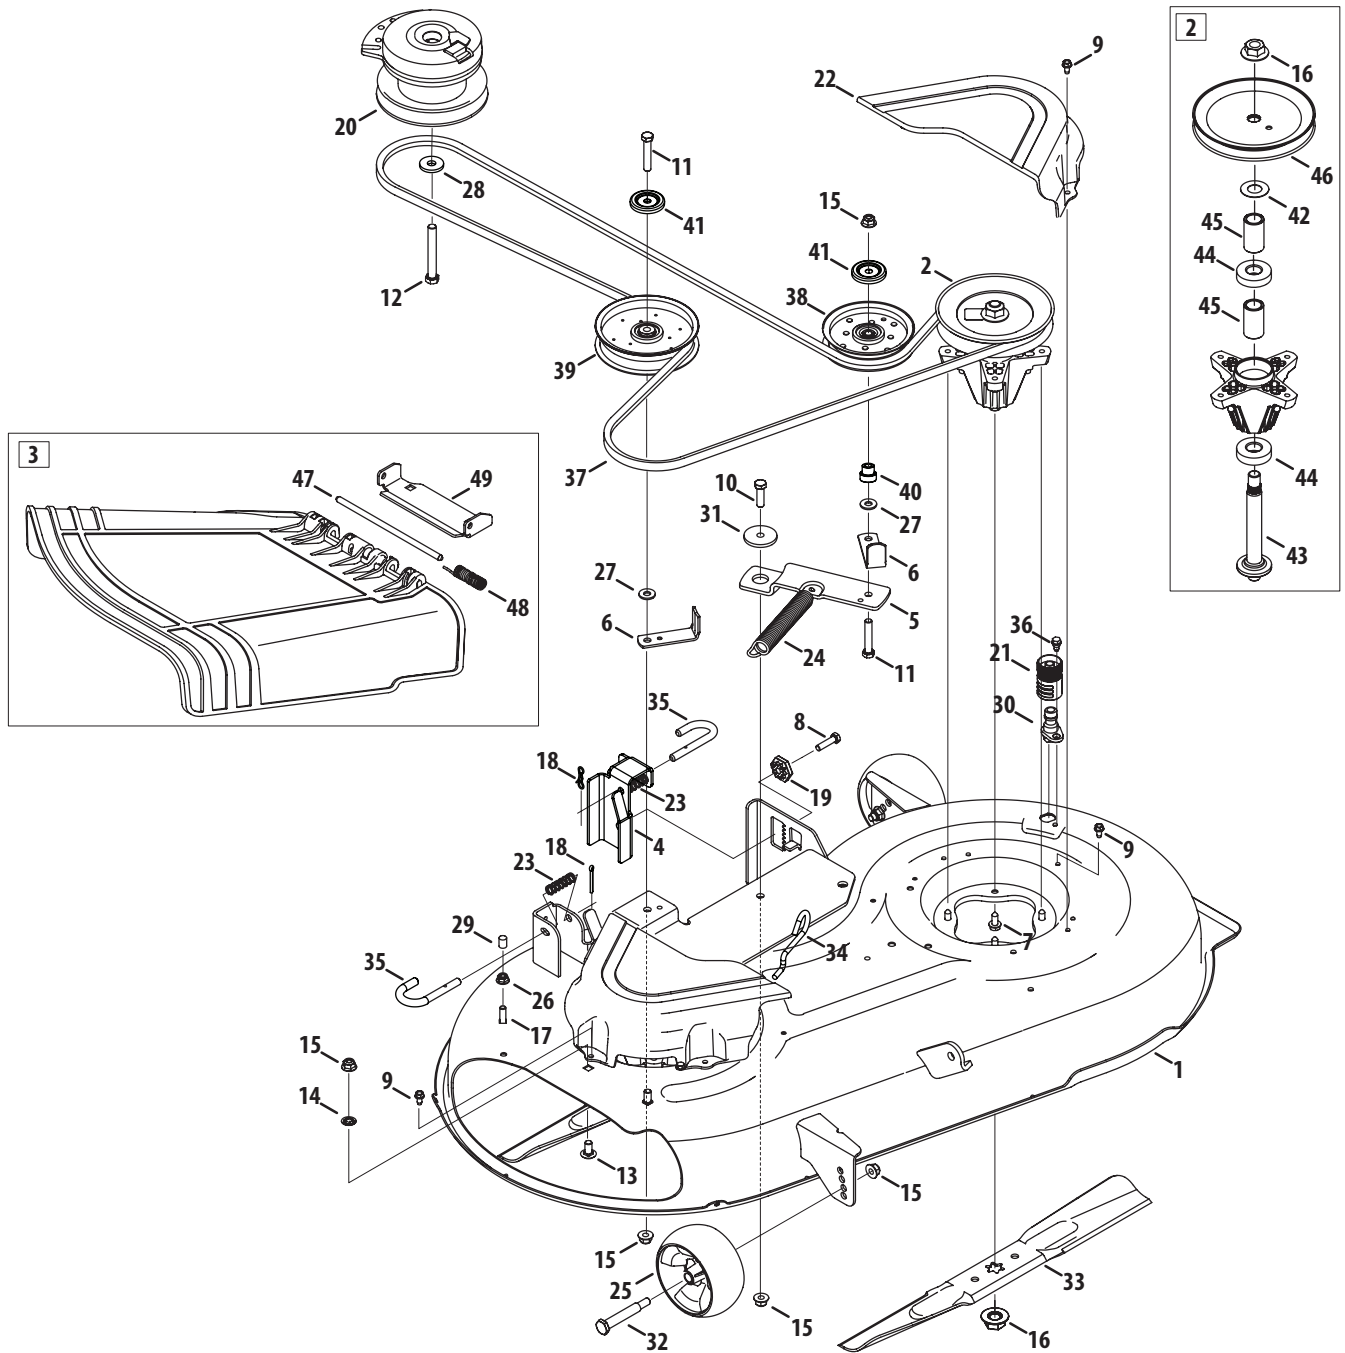

42" Deck

Ref.	Part Number	Description	Ref.	Part Number	Description
1	903-05125	42" Deck Assembly	26	712-04063	Flange Lock Nut, 5/16-18
2	918-04822A	Spindle Assembly	27	736-0262	Flat Washer, .385 x .870 x .092
3	631-05191	Chute Deflector Assembly	28	736-0322	Flat Washer, .450 x 1.25 x .164
4	683-05124	Deck Lift Bracket	29	720-05010	Cap, .290 x .500
5	703-08336C	Pivot Idler Bracket	30	731-07487	Deck Wash Nozzle
6	703-09583	Bracket Belt Guard	31	738-04162C	Shoulder Spacer, .884 x .190
7	710-1260A	Hex Washer Screw, 5/16-18 x .750	32	938-3056	Shoulder Screw, .5 x 2.5 x 3/8-16
8	710-0573	Hex Cap Screw, 5/16-18 x 1.25	33	942-04312	Blade, 2 in 1, 21.23
9	710-1652	Hex Washer Screw, 1/4-20 x .625	34	747-05608	Deck Spring Rod
10	710-3005	Hex Cap Screw, 3/8-16 x 1.25	35	747-06292	Deck Hanger Rod
11	710-3144	Hex Cap Screw, 3/8-16 x 2.00	36	738-04278	Shoulder Screw, .500 x 1/4-20
12	710-3157A	Screw, 7/16-20 x 3.25	37	954-04033A	V-Belt
13	710-3178	Carriage Screw, 3/8-16 x .75	38	756-05042	Idler Pulley, 4.25 Dia.
14	712-0229	Push Nut, 3/8	39	756-04511B	Idler Pulley, 5.00 Dia.
15	712-04065	Flange Lock Nut, 3/8-16	40	748-05029	Shoulder Spacer
16	712-0417A	Hex Flange Nut, 5/8-18	41	783-08389	Pulley Cap
17	710-0376	Hex Cap Screw, 5/16-18 x 1.00	42	936-0351	Washer, .760 x 1.50 x .030
18	714-0162	Cotter Pin, 5/32 x 1.25	43	738-1186A	Spindle Shaft
19	917-04074	Deck Adjustment Gear	44	941-0919A	Ball Bearing
20	917-05121	Electric PTO Clutch	45	750-04936	Spacer, .792 x 1.060 x 1.860
21	921-04041	Water Nozzle Adapter	46	956-1227	Deck Pulley
22	731-08698	Belt Cover	47	711-04847B	Hinge Pin
23	932-3127	Compression Spring, .66 x 1.9	48	732-04372	Torsion Spring
24	732-04960	Extension Spring, .94 Dia. x 7.57	49	783-06074A	Chute Bracket
25	734-04155	Deck Ball Wheel, 5.0