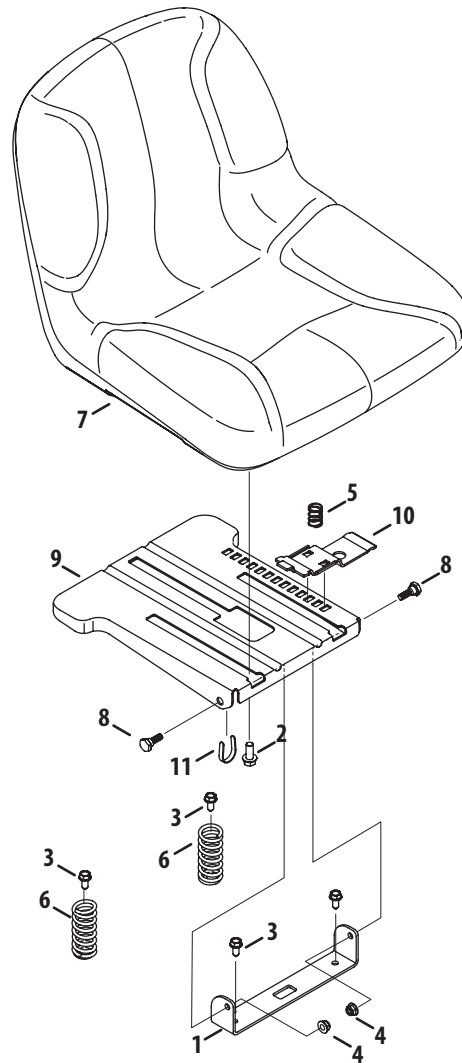

Ref.	Part Number	Description
1	703-08734	Seat Bracket
2	710-04482A	Hex Flange Bolt, 3/8-16 x .875
3	710-04484	Hex Washer Screw, 5/16-18 x .750
4	712-04063	Flange Lock Nut, 5/16-18
5	732-04563	Compression Spring, .68 x 1.065 x .055
6	732-04849	Compression Spring, 1.50 x 3.90 x .200
7	757-04131	Seat
8	938-0296	Shoulder Screw, 5/16-18 x .437 x .268
9	783-06049	Seat Mount Bracket
10	783-06050	Seat Adjustment Lever
11	783-06448	Clip