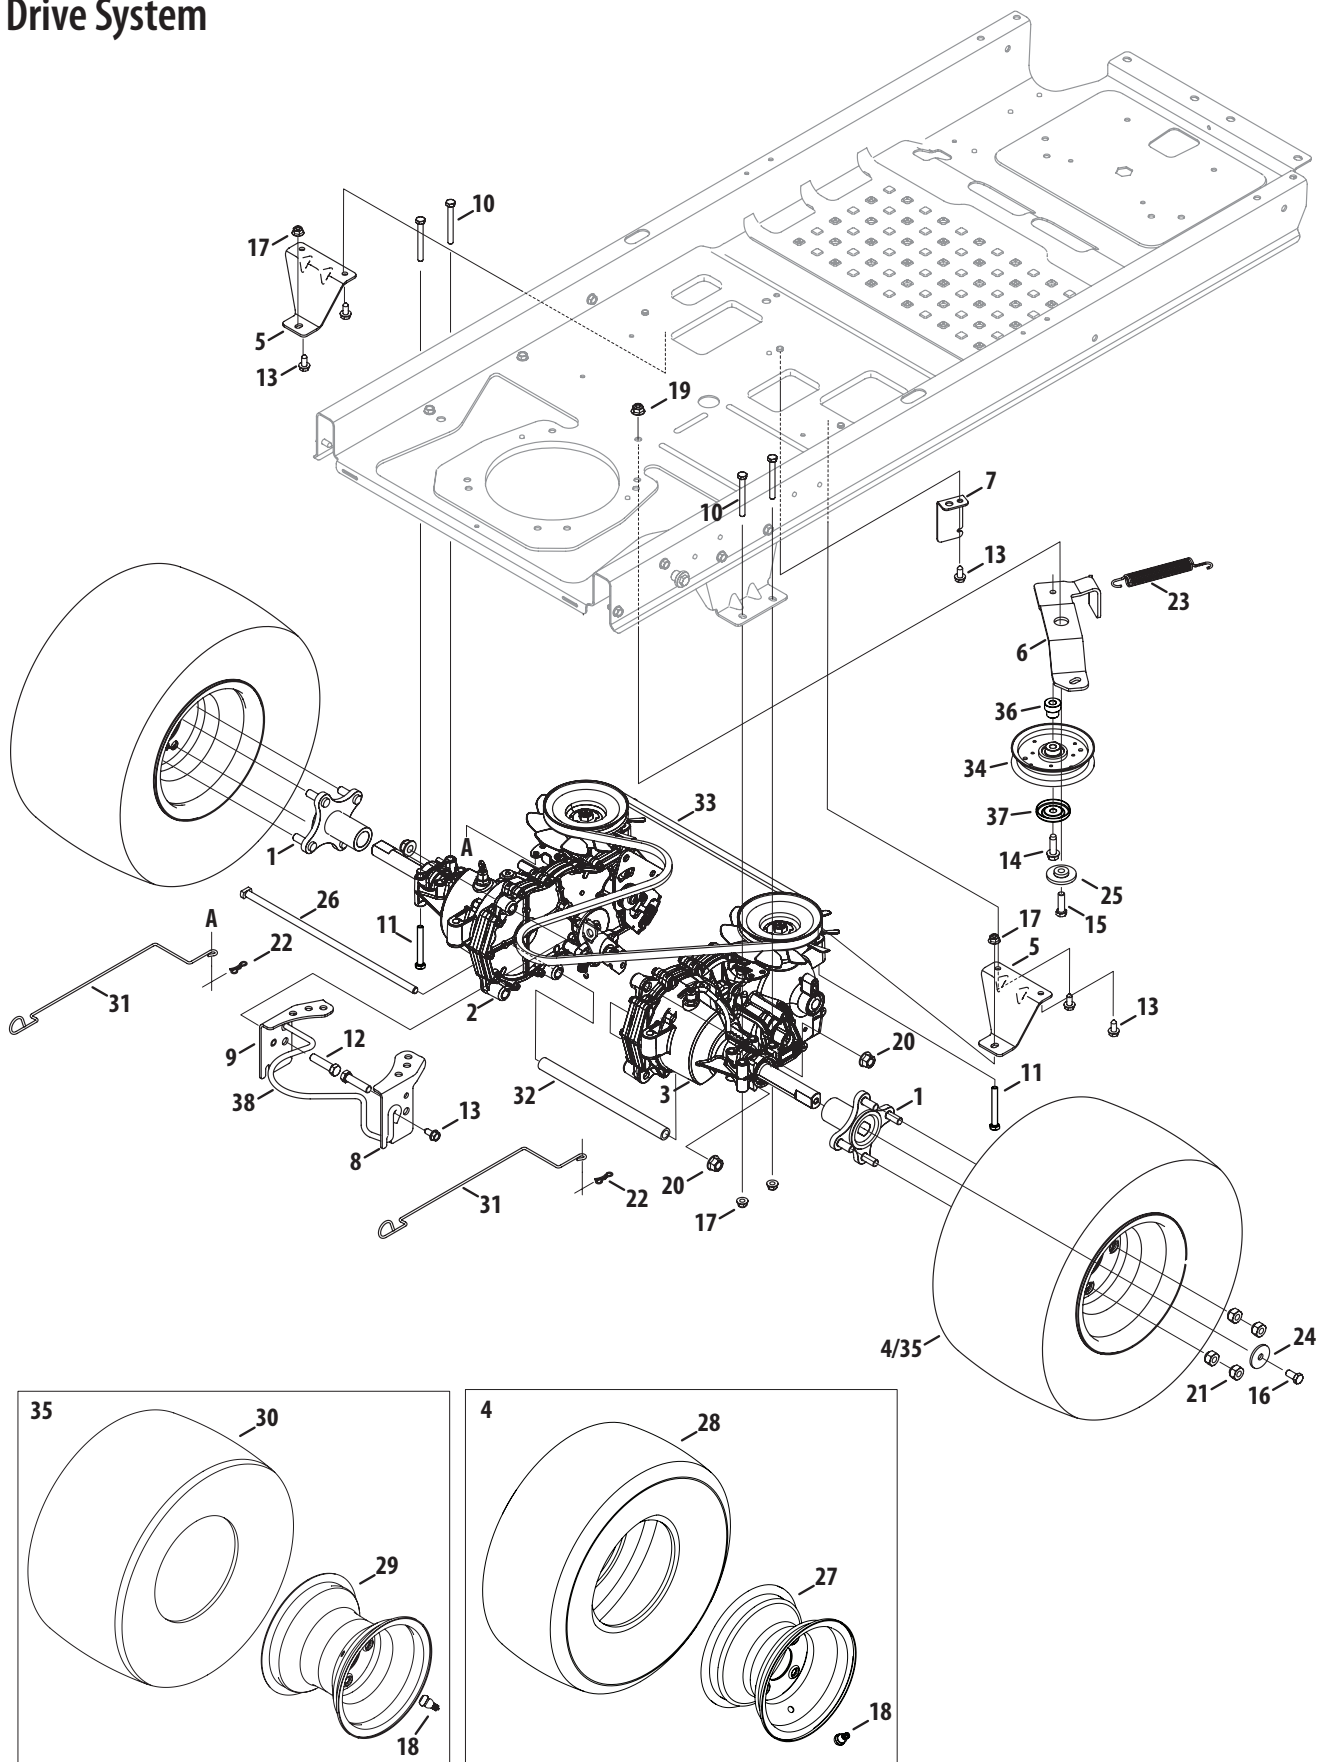

Drive System

Ref.	Part Number	Description
1	918-04317	Wheel Hub Assembly
2	918-05128A	Transmission Assembly, LH
3	918-05129A	Transmission Assembly, RH
4	634-04293-0911	Complete Wheel, 18 x 8.5-8 (42" & 46")
5	703-08570	Transmission Mounting Bracket
6	703-08605	Idler Bracket
7	703-08613A	Spring Mounting Bracket
8	703-08614A	Transmission Bracket
9	703-08615A	Transmission Bracket
10	710-0176	Hex Screw, 5/16-18 x 2.75
11	710-04389	Screw, TT, 5/16-18 x 2.25
12	710-04092	Hex Screw, 7/16-20 x 1.75
13	710-04484	Hex Washer Screw, 5/16-18 x .750
14	710-1315	Hex Washer Screw, 3/8-16 x 1.250
15	710-0514	Hex Screw, 3/8-16 x 1.00
16	710-3119	Hex Screw, 3/8-16 x .75
17	712-04063	Flange Lock Nut, 5/16-18
18	934-0255	Valve Tubeless
19	912-3020	Jam Lock Nut, 3/8-16
20	712-0459	Flange Lock Nut, 7/16-20
21	712-3050	Lug Nut, 7/16-14
22	714-04040	Bow-Tie Cotter Pin
23	732-04229	Extension Spring, .75 Dia. x 6.02
24	936-0227	Flat Washer, .390 x 1.50 x .134
25	738-04162C	Shoulder Spacer, .884 x .190
26	738-04192B	Rod, .405 Dia. x 14.0 LG
27	603-04173-0499	Rim Only, (42" & 26")
28	734-04246-0901	Tire Only, 18 x 8.5-8 (42" & 46")
29	603-04175-0499	Rim Only, (50" & 54")
30	734-1729-0901	Tire Only, 18 x 9.5-8 (50" & 54")
31	747-05657A	Bypass Rod
32	750-04561	Tube, .51 ID x .75 OD x 10.2
33	954-04317A	Belt, A-Type x 67.0
34	756-05042	Idler Pulley, 4.25 Dia.
35	634-04128-0911	Complete Wheel, 18 x 9.5-8 (50" & 54")
36	748-05029	Shoulder Spacer
37	783-08389	Pulley Cap
38	747-06037	Engine Keeper Rod (42")
	747-06070	Engine Keeper Rod (46", 50" & 54")