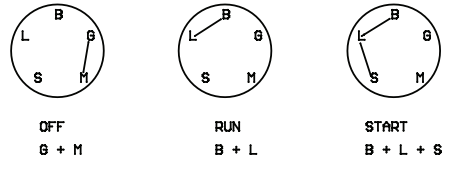

Ref.	Part Number	Description	Ref.	Part Number	Description
1	903-05144	54" Deck Assembly	25	738-04278	Shoulder Screw, .500 x 1/4-20
2	603-05152	Deck Lift Bracket	26	738-05081	Shoulder Spacer
3	918-06978	Spindle Assembly	27	938-3056	Shoulder Screw, .5 x 2.5 x 3/8-16
4	703-09637	Idler Arm	28	942-05056	Blade, 18.67
5	710-0347	Hex Cap Screw, 3/8-16 x 1.75	29	747-05608	Deck Spring Rod
6	710-0376	Hex Cap Screw, 5/16-18 x 1.00	30	747-06292	Deck Hanger Rod
7	710-04379A	Hex Cap Screw, 7/16-20 x 3.50	31	748-05029A	Shoulder Spacer
8	710-0573	Hex Cap Screw, 5/16-18 x 1.25	32	954-04329	V-Belt
9	710-1260A	Hex Washer Screw, 5/16-18 x .750	33	756-04511B	Idler Pulley, 5.00 Dia.
10	710-3130	Hex Cap Screw, 3/8-16 x 3.25	34	756-05042	Idler Pulley, 4.25 Dia
11	712-04063	Flange Lock Nut, 5/16-18	35	783-08027	Belt Guard Bracket
12	712-04065	Flange Lock Nut, 3/8-16	36	783-08389	Pulley Cap
13	712-0417A	Hex Flange Nut, 5/16-18	37	631-05168	Chute Assembly
14	714-0162	Cotter Pin, 5.32 x 1.25	38	710-05073	Screw, Sems, 1/4-20 x .50
15	917-04074	Deck Adjustment Gear	39	732-04659	Torsion Spring
16	717-05209	Electric PTO Clutch	40	747-06290	Hinge Pin
17	921-04041	Water Nozzle Adapter	41	783-08504	Chute Bracket
18	731-07487	Deck Wash Nozzle	42	738-1186A	Spindle Shaft, 6.11 Long
19	731-09968	Belt Cover, RH	43	941-0919A	Ball Bearing
20	731-09969	Belt Cover, LH	44	750-04936	Spacer, .792 x 1.060 x 1.860
21	732-04927	Extension Spring, 1.25 OD x 1.751	45	750-06152	Spacer, .792 x 1.060 x 1.782
22	932-3127	Compression Spring, .66 x 1.9	46	756-05038	Deck Pulley
23	734-04155	Deck Ball Wheel, 5.0	47	783-08435	Bearing Shield
24	736-0322	Flat Washer, .450 x 1.25 x .164			

Wiring Harness Schematic - 725-06000A