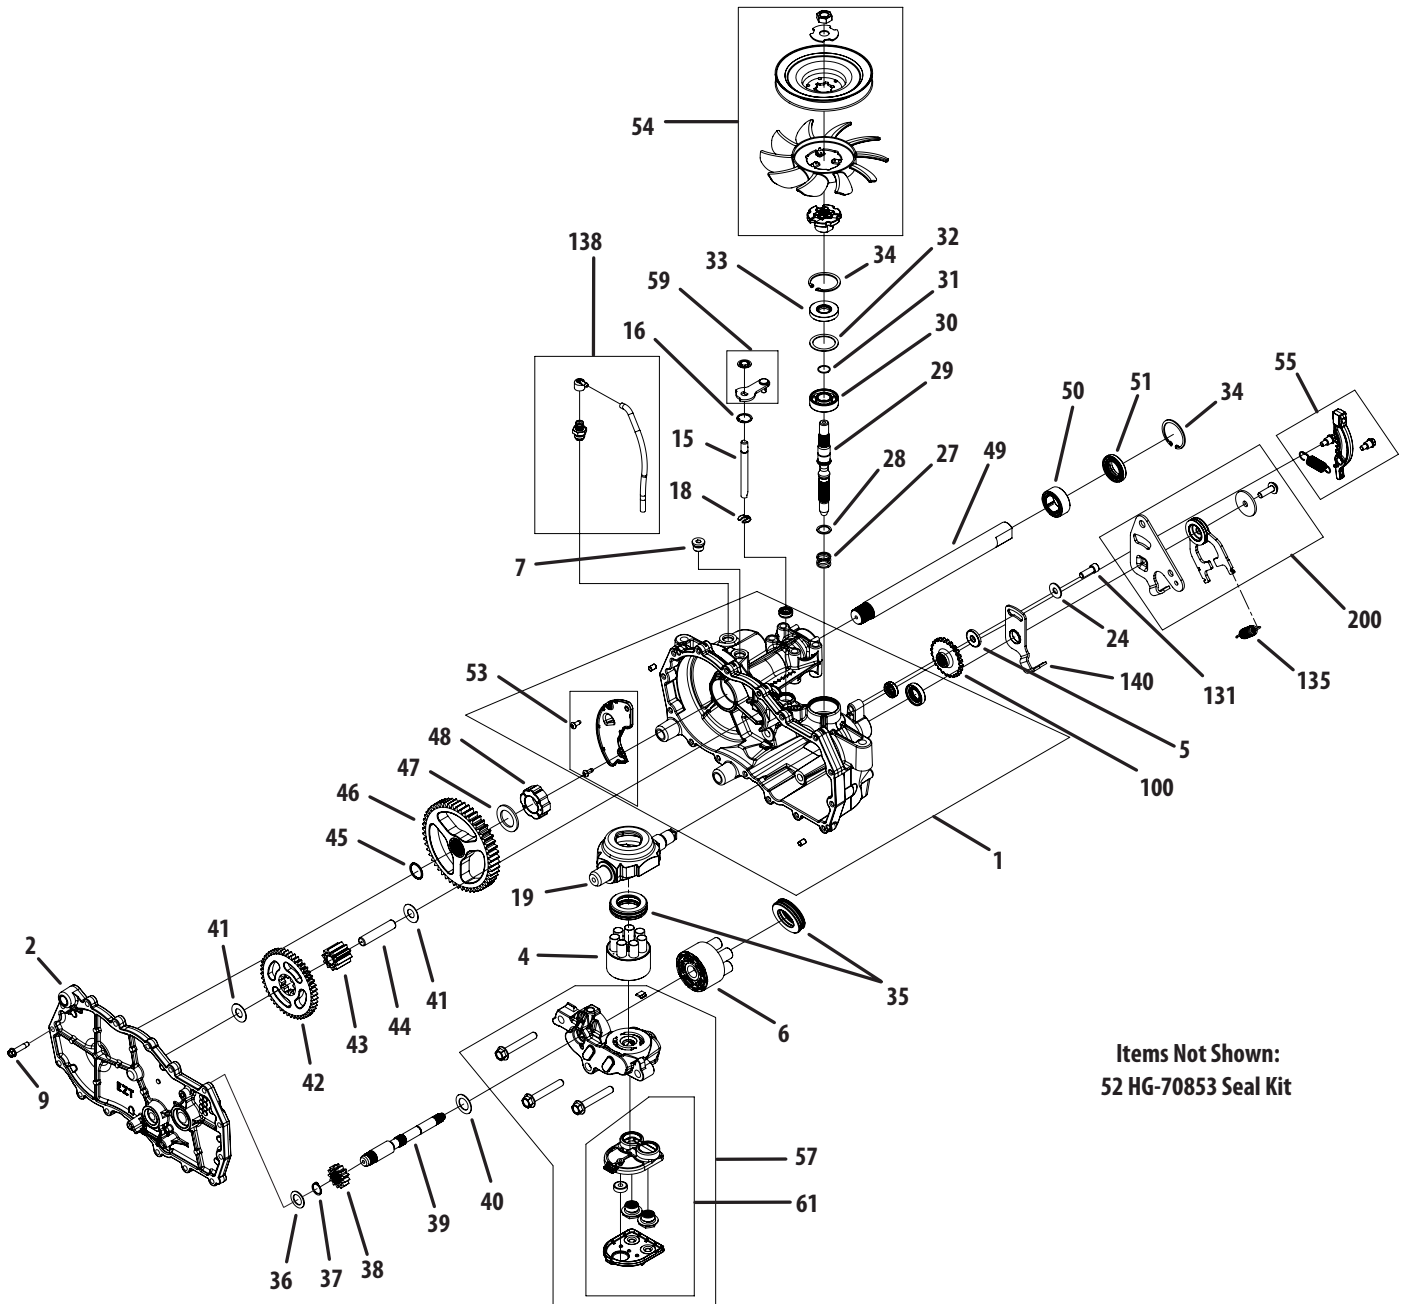

LH Transmission 618-05128A

Items Not Shown:
52 HG-70853 Seal Kit

LH Transmission 618-05128A

Ref.	Part Number	Description
1	HG-71097	Kit, Housing, Main, LH
2	HG-70983L	Kit, Housing, Side, LH
4	HG-70723	Kit, Block, 7 Piston
5	HG-52527	Spacer, .320 x 1.005 x .150
6	HG-70331	Kit, Block, 10cc Cylinder
7	HG-9005110-5600	Plug, 9/16-18
9	HG-53246	Screw, Hex Washer
15	HG-51625	Rod, Bypass
16	HG-51627	Ring, Ret .375 External
18	HG-51628	Ring, Retaining .375 External
19	HG-51048	Trunnion, Swashplate
24	736-0371	Washer, .34 x .88 x .06
27	HG-2003014	Spring, Block
28	HG-2003017	Washer, .59 x .79 x .04
29	HG-51062	Shaft, Input
30	HG-50315	Ball Bearing 17 x 40 x 12
31	HG-2000022	Ring, Reatining
32	HG-50951	Washer, 1.23 x 1.57 x .04
33	HG-51161	Seal, Lip 17 x 40 x 7
34	HG-50329	Ring Retaining Internal
35	HG-50551P	Thrust Bearing, 30 x 52 x 13
36	HG-44371	Washer, .63 x 1.00 x .05
37	HG-44145	Ring, Reatining, Motor Shaft
38	HG-51130	Gear, 13T Pinion
39	HG-51845	Shaft, Motor

Ref.	Part Number	Description
40	HG-51069	Washer, .71 x 1.16 x .04
41	HG-50132	Washer
42	HG-51129	Gear, 10T/48T
43	HG-51043	Gear, 10T Jackshaft
44	HG-51083	Pin, Jackshaft
45	HG-52531	Ring, Spiral Retaining-87
46	HG-52541	Gear, Bull 52T
47	HG-52532	Washer, 1.018 x 1.571 x .105
48	HG-52542	Buahing, Sleeve (Inboard)
49	HG-52545	Shaft, Axle, 1.00 x 11.70 DD
50	HG-51517	Bushing, 1.003 x 1.571 x .625
51	HG-51518	Seal, Lip, TC4, 1.00 x 1.577 x .27
52	HG-70853	Kit, Seals & Rings
53	HG-70868L	Kit, Expansion Plate LH
54	HG-72135	Kit, Fan & Pulley
55	HG-71356	Kit, Brake Arm
57	HG-71529	Kit, Center Section LH
59	HG-71006	Kit, Bypass Arm
61	HG-71497	Kit, Filter
100	HG-51635	Disc, Cog Brake
131	HG-71341	Socket Cap Screw, 5/16-24 x 7/8
135	732-04448	Spring, Extension
138	HG-71510	Kit, Breather
140	HG-51946	Arm, Left Return
200	HG-71592	Kit, RTN Bidirectional