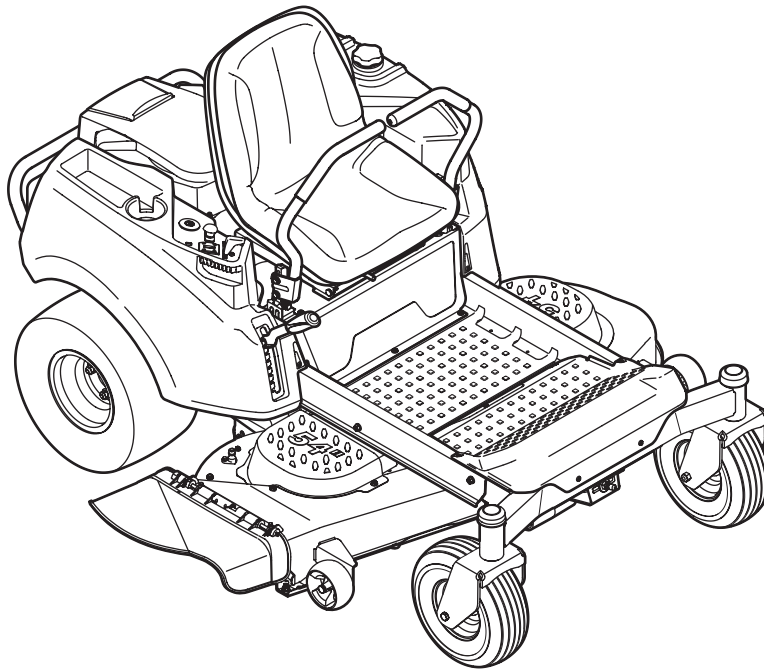

Cub Cadet[®]

ILLUSTRATED PARTS MANUAL

RZT-L 42, 46, 50 & 54-inch Cutting Decks

CUB CADET LLC, P.O. BOX 361131 CLEVELAND, OHIO 44136-0019

To The Owner

Thank You

Thank you for purchasing a Cub Cadet Zero-Turn Tractor. It was carefully engineered to provide excellent performance when properly operated and maintained.