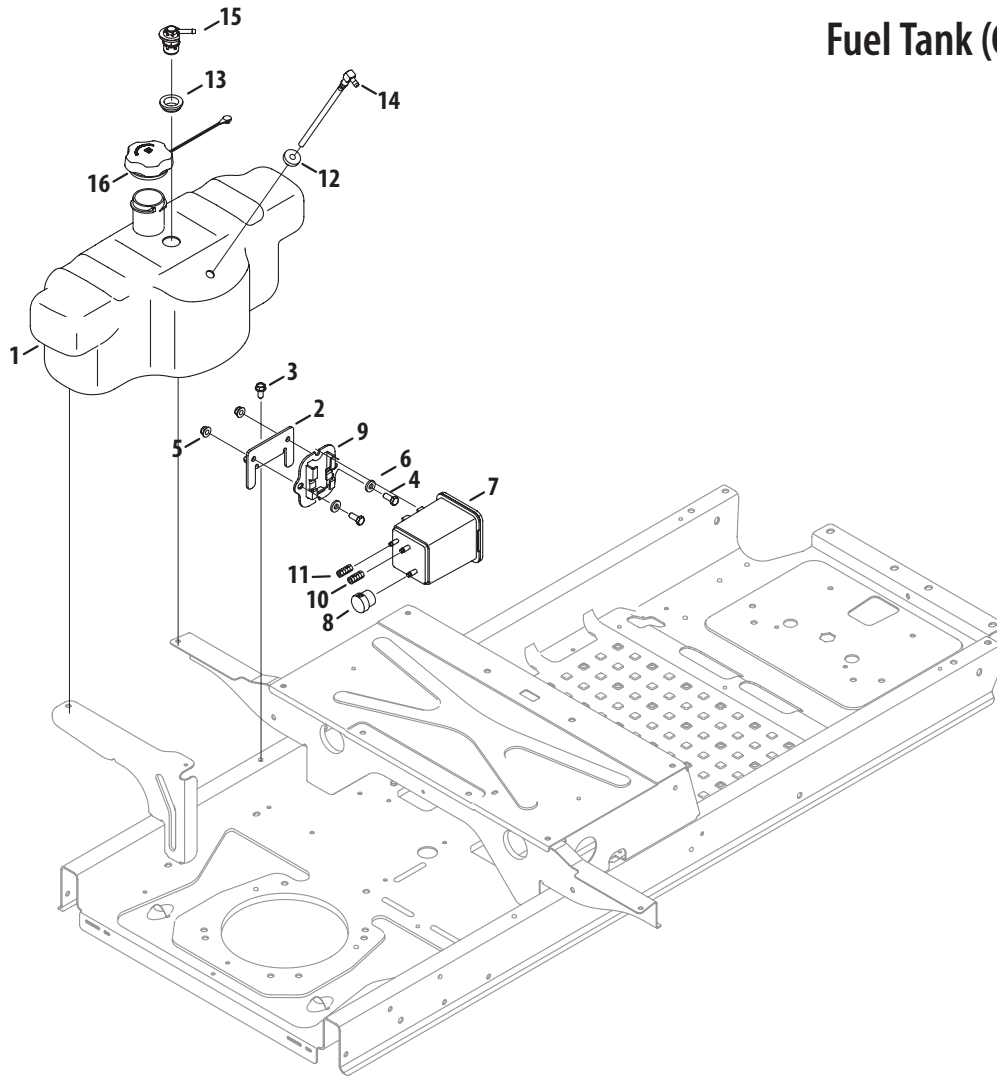

Fuel Tank (CA Models)

Ref.	Part Number	Description
1	951-05137	Fuel Tank
2	703-08769	Carbon Canister Bracket
3	710-04484	Hex Washer Screw, $\frac{5}{16}$-18 x .750
4	710-3008	Hex Screw, $\frac{5}{16}$-18 x .75
5	712-04063	Flange Lock Nut, $\frac{5}{16}$-18
6	936-3008	Flat Washer, .344 x .750 x .120
7	951-10589	Carbon Canister
8	951-10590	Cannister Filter Vent
9	951-10610	Cannister Adapter Bracket
10	751-10750	Low Perm Fuel Hose 7/32 Yellow
11	751-10749	Vent Hose, Carb
12	935-0149	Fuel Tank Bushing
13	735-04081	Rubber Grommet
14	751-10442	Fuel Pickup Fitting
15	751-12118	Rollover Valve
16	951-12426A	Fuel Cap