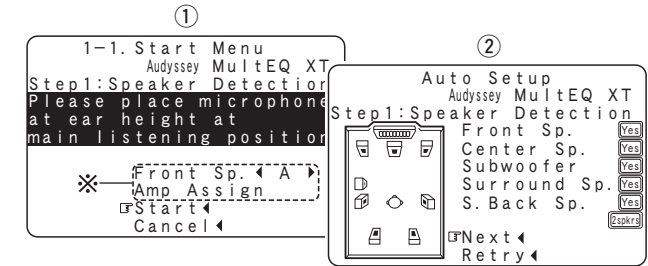

About the Auto Setup

The Audyssey MultEQ XT auto setup function detects the presence of each speaker and automatically calculates the speaker size, channel level, distance, and optimal crossover frequency setting. Audyssey MultEQ XT corrects acoustical distortions within the listening area. Before starting, connect and position all of your speakers. Once started, MultEQ XT will play a series of test tones through each speaker.

※ Before starting Auto Setup (👉 ①)

If adjustment to the environment is necessary, set the following items before proceeding.

☐ Front Speaker

The front speaker to be measured can be selected ahead of time here.

[Selectable items]

- **A** : Output test tone from front speakers A.
- **B** : Output test tone from front speakers B.
- **A+B** : Output test tone from front speakers A and B.

☐ Amp Assign

Advanced setting : changes power amplifier assignment. You can use the surround back speaker for multi-zone, and for front channel bi-amp use. (Default : 7.1ch)
For details, refer to "Amp Assign" (👉 page 31).

Step 1 : Speaker Detection

● Menu screen ●

The speaker connection and polarity are detected at the first measurement position (main listening position). The following attributes are also determined at this time: "Speaker Size", "Speaker Distance", "Channel Level", "Crossover Frequency".

- ① Select "Start ◀", then press ◀.
- ② Select "Next ◀", then press ◀.

☐ To cancel Auto Setup

Press $\Delta \nabla$ to select "Cancel ◀", then press ◀.

- If an error message appears during the measurements, check "Error Messages", take the advised action, then start the measurements again (👉 page 25).
- If the result differs from the actual connection status or an error message appears, use ∇ to on-screen display "Retry ◀" and then press ◀ to repeat the measurement.
- If the result still differs from the actual connection status after re-measurement or the error message still appears, it is possible that the speakers are not connected properly. Turn the AVR-2809 off, check the speaker connections and repeat the measurement process from the beginning.

NOTE

Do not change the speaker connections or subwoofer volume after "Step 1".