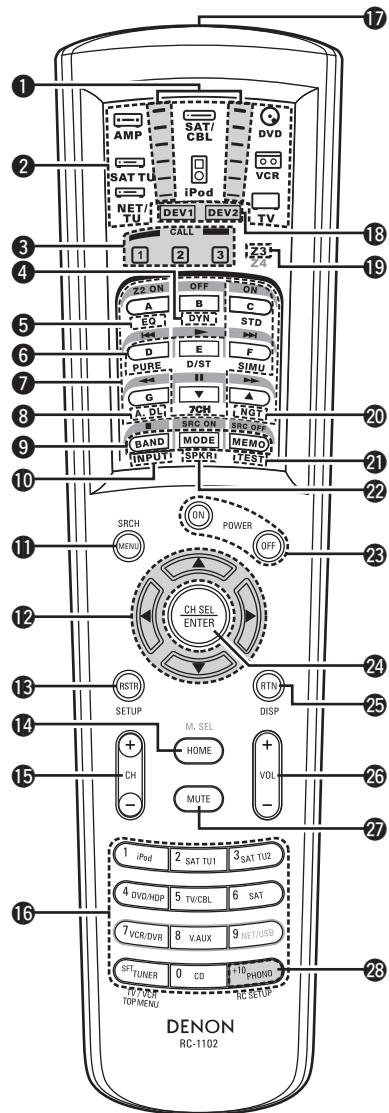

Remote Control Unit

□ Main remote control unit (RC-1102)

- 1 Signal transmission indicator ..... (56)
- 2 Mode select buttons ..... (56)
- 3 Quick select / System call buttons ..... (55, 60)
- 4 DYNAMIC VOLUME button (DYN) ..... (44)
- 5 MultEQ XT button (EQ) ..... (43)
- 6 Surround mode buttons ..... (38 ~ 40)
  - Standard button (STD) ..... (38)
  - Pure Direct button (PURE) ..... (40)
  - Direct/Stereo button (D/ST) ..... (39)
  - DSP simulation button (SIMU) ..... (39)
  - 7CH button ..... (39)
- 7 System buttons ..... (57, 58)
- 8 Audio delay button (A. DL) ..... (45)
- 9 Tuner system buttons ..... (49)
- 10 Input mode button (INPUT) ..... (36)
- 11 Menu / Search button (MENU / SRCH) ..... (19)
- 12 Cursor buttons (Δ ∇ ◀ ▶) ..... (19)
- 13 RESTORER button (RSTR) ..... (45)
- 14 HOME button ..... (56)
- 15 Channel buttons (CH) ..... (49)
- 16 Input source select / Number buttons ..... (48, 49)
- 17 Remote control signal transmitter ..... (4)
- 18 Device select indicators (DEV1 / DEV2) ... (56)
- 19 ZONE3 select indicators (Z3) ..... (56)
- 20 Night button (NGT) ..... (45)
- 21 Test tone button (TEST) ..... (27)
- 22 Front speaker select button (SPKR) ..... (50)
- 23 POWER buttons ..... (50)
- 24 Channel select (CH SEL) / ENTER button ..... (19, 55)
- 25 Return button (RTN) ..... (19)
- 26 Master volume control buttons (VOL) ..... (48)
- 27 Muting button (MUTE) ..... (48, 64)
- 28 Main remote control unit setup button (RC SETUP) ..... (56)

The time for which the backlight stays on can be changed (page 61 "Setting the Time the Backlight Stays Lit").

NOTE

- The **M. SEL**, **NET/USB**, **SAT TU1** and **SAT TU2** buttons cannot be used.
- The **ZONE2 mode QUICK SELECT (1 ~ 3)**, **A.DL**, **NGT**, **INPUT**, **SPKR**, **TEST** and surround mode buttons cannot be used.
- The **ZONE4 mode** cannot be used.