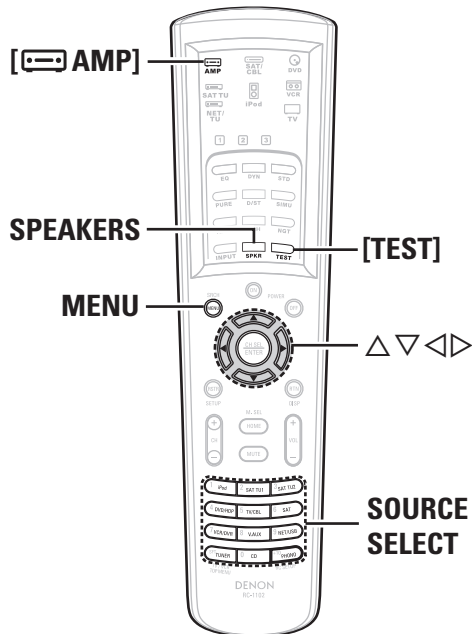

Select "Retry" to measure again.

NOTE Be sure to turn the power off before checking the speaker connections.

Manual Setup

Symbols used to indicate buttons in this manual

- Button located on both the main unit and the remote control unit → **BUTTON**
- Button only on the main unit → **<BUTTON>**
- Button only on the remote control unit → **[BUTTON]**