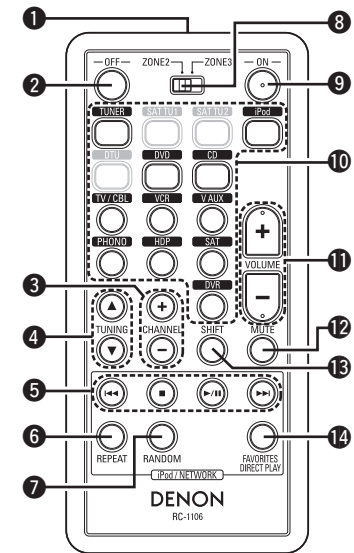

□ Sub remote control unit (RC-1106)

- 1 Remote control signal transmitter ..... (4)
- 2 Zone power off button (OFF) ..... (64)
- 3 CHANNEL buttons ..... (61)
- 4 TUNING buttons ..... (61)
- 5 System buttons ..... (61)
- 6 REPEAT button ..... (61)
- 7 RANDOM button ..... (61)
- 8 ZONE2/ZONE3 select switch ..... (61)
- 9 Zone power on button (ON) ..... (64)
- 10 Input source select buttons ..... (64)
- 11 Volume control buttons (VOLUME) ..... (64)
- 12 Muting button (MUTE) ..... (64)
- 13 SHIFT button ..... (61)

The **FAVORITES DIRECT PLAY** button can function when the control dock for iPod ASD-3N/3W is used.

NOTE

The **DTU**, **SAT TU1** and **SAT TU2** buttons cannot be used.