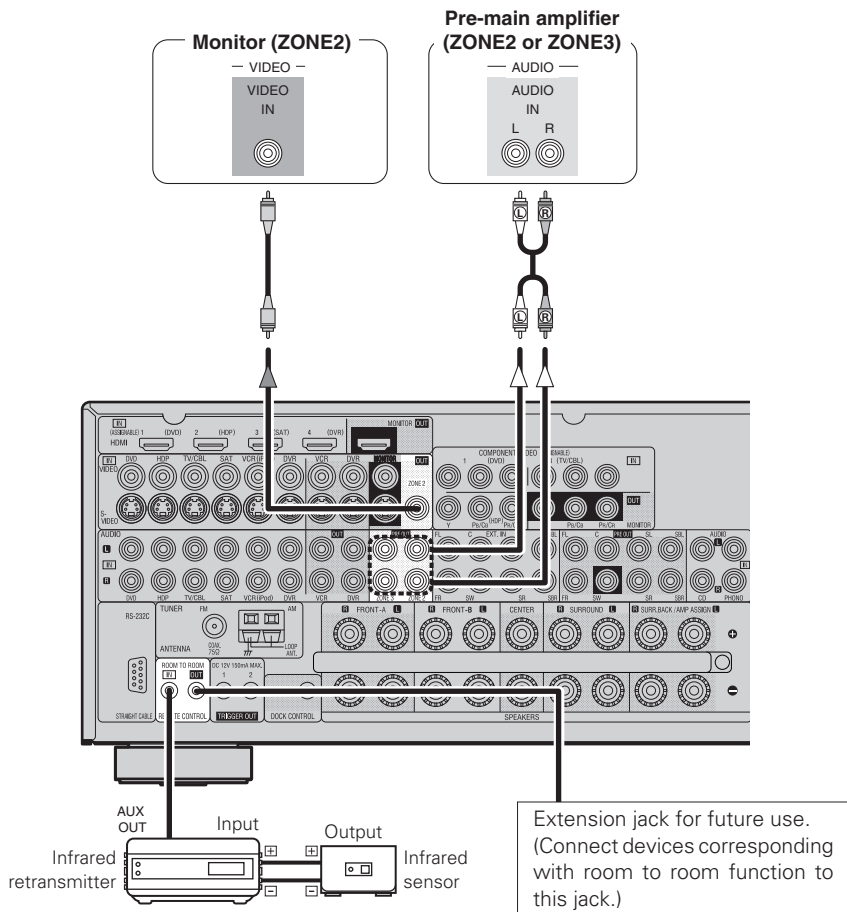

AM loop antenna assembly

Remove the vinyl tie and take out the connection line.

Bend in the reverse direction.

a. With the antenna on top of any stable surface.

b. With the antenna attached to a wall.

Mount on wall, etc.

Connection of AM antennas

1. Push the lever.
2. Insert the conductor.
3. Return the lever.

NOTE

- Do not connect two FM antennas simultaneously.
- Even if an external AM antenna is used, do not disconnect the AM loop antenna.
- Make sure the AM loop antenna lead terminals do not touch metal parts of the panel.

Multi-zone

ZONE2 or ZONE3 Pre-out Connections

- If another power amplifier or pre-main (integrated) amplifier is connected, the ZONE2 or ZONE3 pre-out (variable or fixed level) connectors can be used to play a different program source in ZONE2 or ZONE3 the same time (☞ page 62 ~ 64).
- When using an S-Video cable or a video cable for connection between the AVR-2809 and an input device, connect to the video connectors.
- The ZONE2 video out is only for ZONE2.