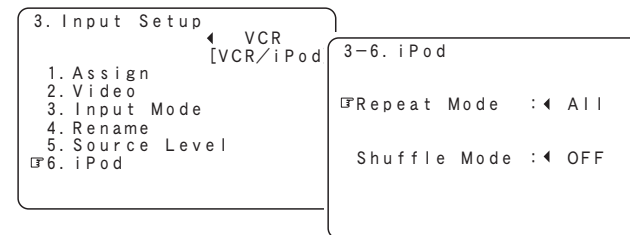

※ The menu settings below can be made for these input sources when "iPod Dock" is set to "Assign".