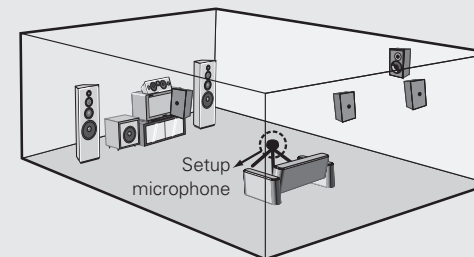

※ Do not hold the microphone in your hand during measurements. Be sure that the path from microphone to the speakers is not blocked by objects. Avoid placing the microphone close to a seat back or wall as sound reflections may give inaccurate results.

When using a subwoofer, make the following settings before starting the auto setup procedure:

- Defeat the volume and crossover controls if possible
- If this is not possible then set
  - Volume: "12 o'clock" position
  - Crossover frequency: "Maximum/Highest Frequency"
  - Low pass filter: "Off"
  - Standby mode: "Off"

NOTE

- Do not disconnect the setup microphone until the auto setup procedure is completed.
- When using headphones, unplug the headphones before starting the auto setup procedure.