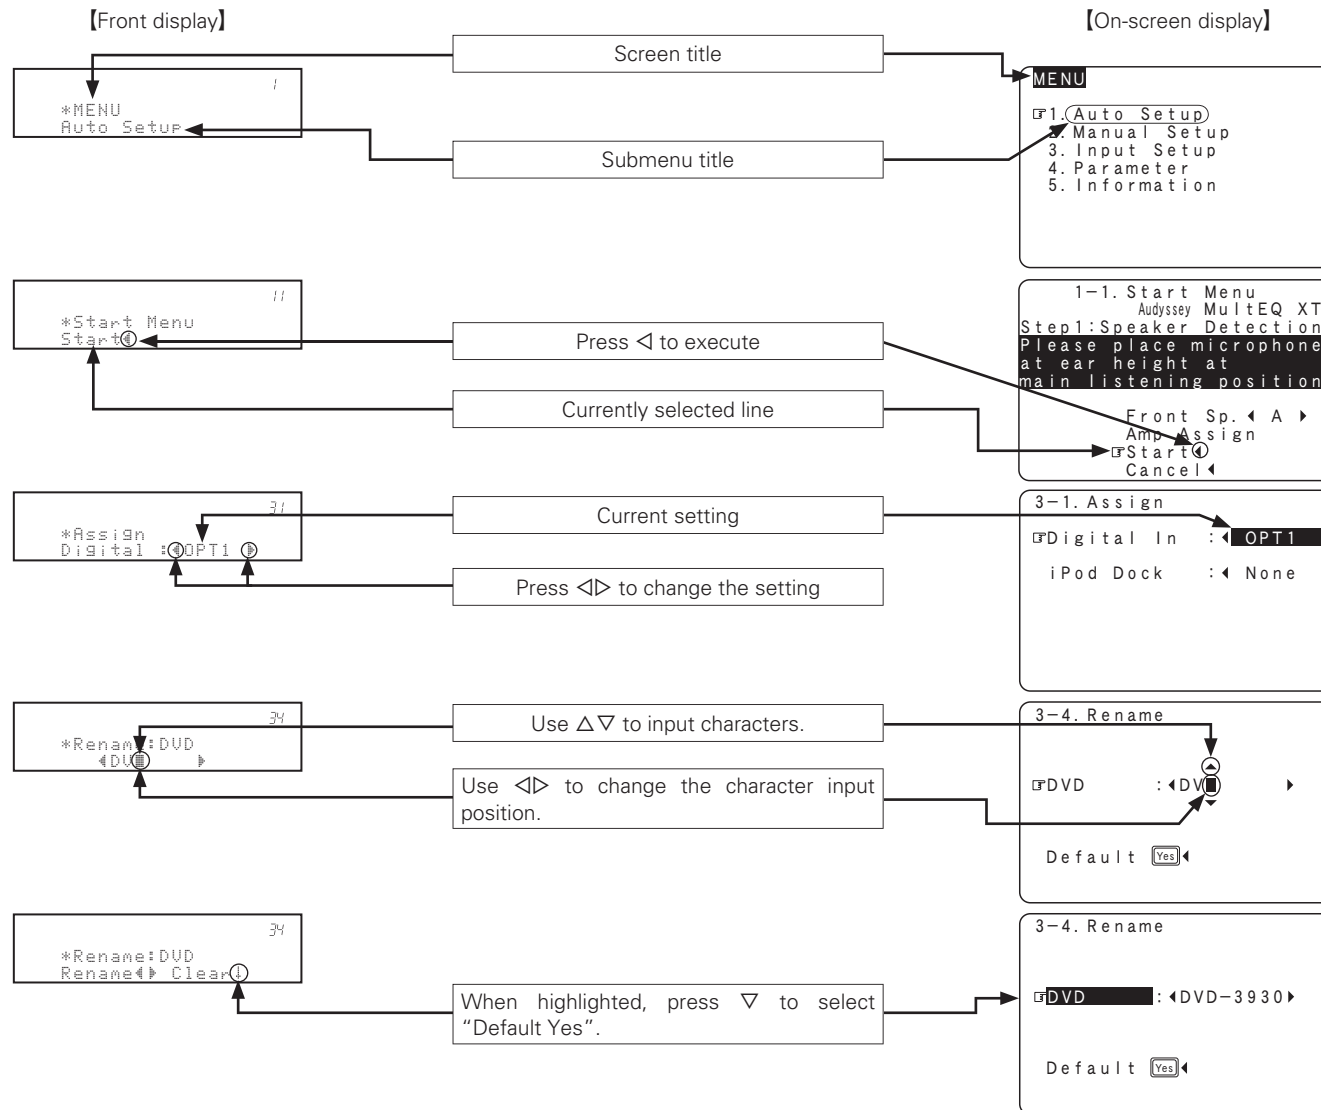

Example of Display of Default Values

In lists of selectable items or adjustable ranges, the item surrounded by a border is the default value.

[Selectable items] **A** B A+B

Examples of On-screen Display and Front Display

Some typical examples are described below.

The selected setup menu number is shown in the master volume indicator section of the display.