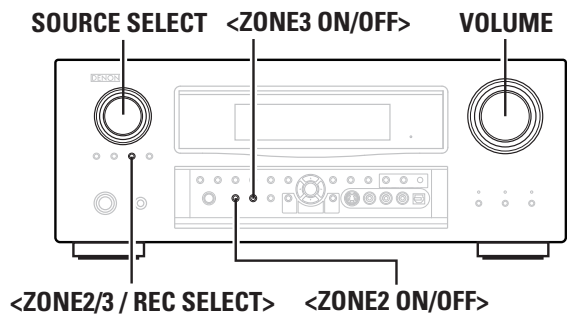

Symbols used to indicate buttons in this manual

- Button located on both the main unit and the remote control unit → **BUTTON**
- Button only on the main unit → **<BUTTON>**
- Button only on the remote control unit → **[BUTTON]**

Multi-zone Operations

Turning the Power On and Off

[Operation on the main unit]

Press **<ZONE2 ON/OFF>** or **<ZONE3 ON/OFF>** for the zone to be operated.

When the power turns on, the multi-zone indicator (**Z2** or **Z3**) lights on the display.

[Operation on the remote control unit]

In the zone mode you want to operate, press **[ZONE2 ON]**, **[ZONE3 ON]** or **[ZONE2 OFF]**, **[ZONE3 OFF]**.

- Also press **[SOURCE SELECT]** when in standby mode, the power turns on.
- When using ZONE2 or ZONE3, it is possible to turn the power for the MAIN ZONE only on or off by pressing **[MAIN ZONE ON]** or **[MAIN ZONE OFF]**.

Selecting the Input Source

[Operation on the main unit]

1. 1 Press **<ZONE2/3 / REC SELECT>** and select the zone to be adjusted.
2. 2 Turn **<SOURCE SELECT>**.

[Operation on the remote control unit]

In the zone mode you want to operate, press **[SOURCE SELECT]**.

Adjusting the Volume

[Operation on the main unit]

1. 1 Press **<ZONE2/3 / REC SELECT>** and select the zone to be adjusted.
2. 2 Turn **<VOLUME>** to adjust.

[Operation on the remote control unit]

In the zone mode whose volume you want to adjust, press **[VOLUME]**.

[Variable range] --- **-70dB** ~ **-40dB** ~ **18dB**

- The volume can be adjusted when menu "Manual Setup" – "Zone Setup" – "(select the zone)" – "Volume Level" is set to "VAR". The volume can be increased up to the value set at menu "Manual Setup" – "Zone Setup" – "(select the zone)" – "Volume Limit" (page 31).
- The volume for ZONE2 and ZONE3 can be adjusted with the remote control unit.

Turning off the Sound Temporarily

In the zone mode for which you want to mute the sound, press **[MUTE]**.

The sound is reduced to the level set at menu "Manual Setup" – "Zone Setup" – "(select the zone)" – "Mute Level" (page 31).

To cancel, either adjust the volume or press **[MUTE]** again.

The setting is canceled when the zone's power is turned off.

- The source selected for ZONE2 is also output from the recording output connectors.
- When the input source to which the digital input connectors (OPTICAL/COAXIAL) are assigned is selected in ZONE2 or ZONE3, playback is only possible if the digital signal being input is in PCM (2-channel) format.

NOTE

- Digital audio signals input from the HDMI connectors cannot be played in multi-zone.
- When certain digital signals are being input, noise may be output from the ZONE2 and ZONE3 audio output connectors.