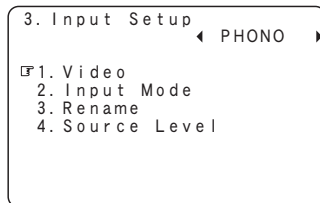

● Menu screen ●

☐ CD, DVD, HDP, TV/CBL, SAT, VCR, DVR, V.AUX

This menu is for "CD", "DVD", "HDP", "TV/CBL", "SAT", "VCR", "DVR", "V.AUX".