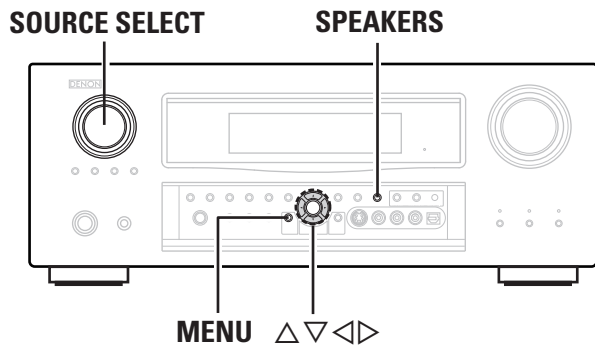

Select "Retry" to measure again.

NOTE Be sure to turn the power off before checking the speaker connections.

Manual Setup

Symbols used to indicate buttons in this manual

- Button located on both the main unit and the remote control unit → **BUTTON**
- Button only on the main unit → **<BUTTON>**
- Button only on the remote control unit → **[BUTTON]**