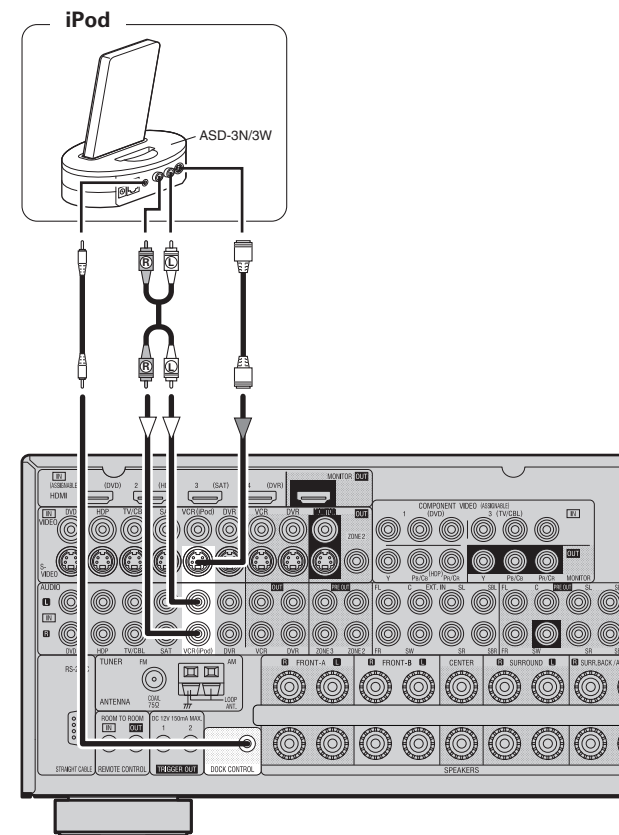

iPod®

Use a DENON control dock for iPod (ASD-1R, ASD-3N or ASD-3W sold separately) to connect the iPod to the AVR-2809. For instructions on the control dock for iPod settings, refer to the control dock for iPod's operating instructions.

- With the default settings, the iPod can be used connected to the VCR (iPod) connector.
- To assign the iPod to a connector other than VCR (iPod), make the settings at menu "Input Setup" – "(input source to which iPod Dock assigned)" – "Assign" – "iPod Dock" (page 37).