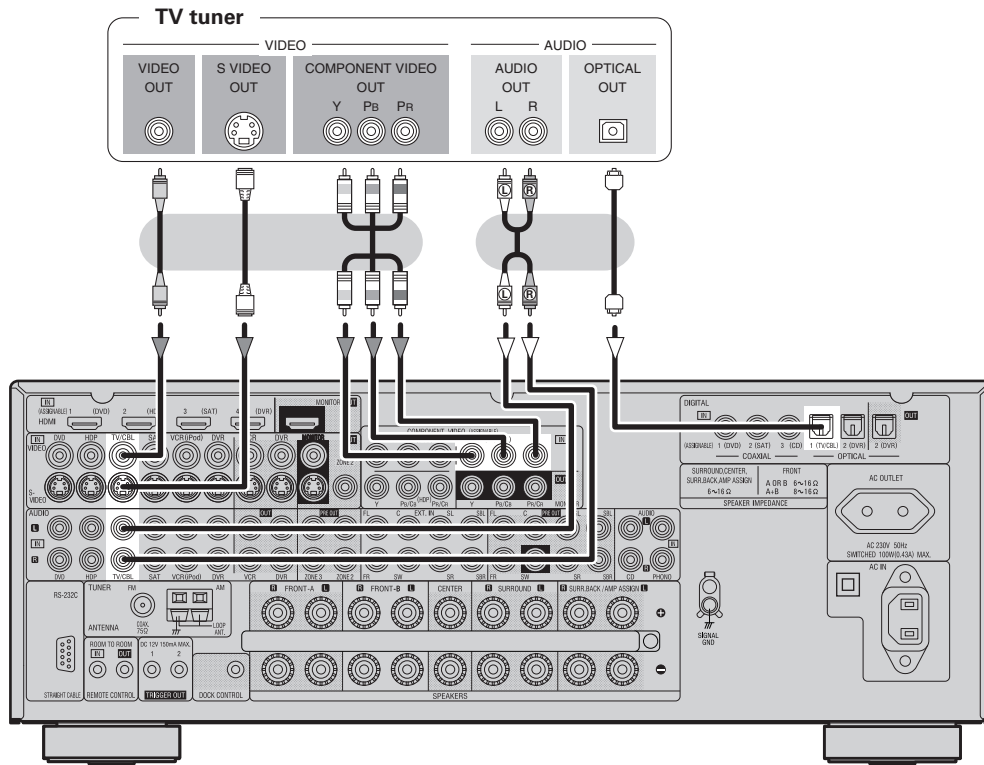

TV/CABLE Tuner

Select the terminal to use and connect the device.

When using a coaxial cable for the digital audio connection, make the settings at menu "Input Setup" – "Assign" – "Digital In" (page 37).