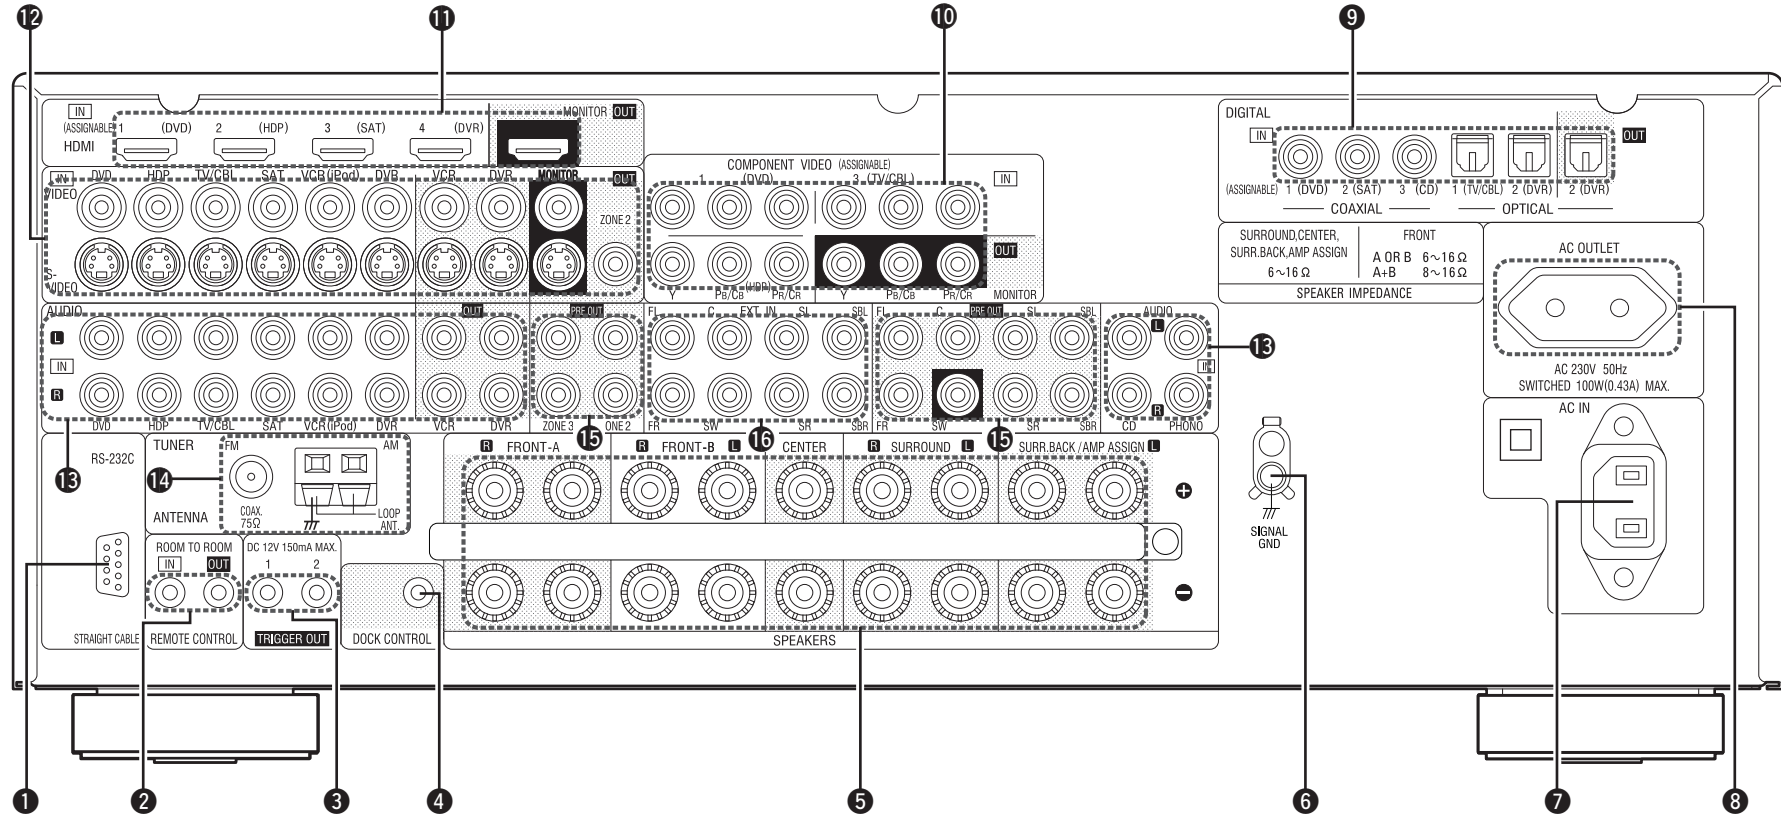

Rear Panel

➊ RS-232C connector .....(18) ➋ REMOTE CONTROL jacks .....(18) ➌ TRIGGER OUT jacks .....(18) ➍ DOCK CONTROL jack .....(13) ➎ Speaker terminals (SPEAKERS) .....(10) ➏ SIGNAL GND terminal .....(13)	➐ AC inlet (AC IN) .....(19) ➑ AC OUTLET .....(19) ➒ Digital audio connectors (OPTICAL / COAXIAL) .....(12 ~ 16) ➓ COMPONENT VIDEO connectors .....(12, 14) ➑ HDMI connectors .....(11, 12, 14, 15) ➒ VIDEO / S-VIDEO connectors .....(12 ~16, 18)	➓ Analog audio connectors (AUDIO) .....(12 ~ 16) ➑ FM/AM antenna terminals (TUNER ANTENNA) .....(17) ➒ PRE OUT connectors .....(10, 17, 18) ➓ EXT. IN connectors .....(16)