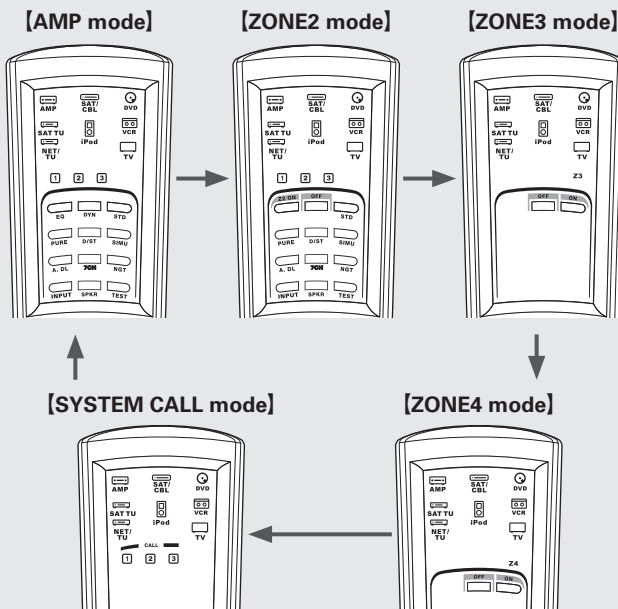

Operating DENON Audio Components

1 Press **[MODE SELECTOR]** for the component to be operated.

The indicator for the component to be operated flashes.

- : AMP / ZONE2 / ZONE3 / ZONE4 / SYSTEM CALL
- : iPod
- : Cannot be used.
- : Blu-ray Disc player / DVD player (Recorder) / CD player (Recorder)
- : TUNER (FM/AM)
- : VCR / TAPE
- : Satellite receiver / Cable TV
- : TV

※ The SAT TU (**DEV1** and **DEV2**), NET/TU (**DEV1**) mode is not used on the AVR-2809, so use the learn function to store the signals (☞ page 59).

※ The mode switches each time **[AMP]** is pressed.