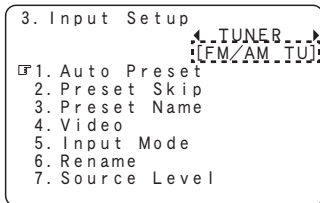

● Menu screen ●

Displayed when source name is changed with "Rename".

☐ PHONO

This menu is for "PHONO".