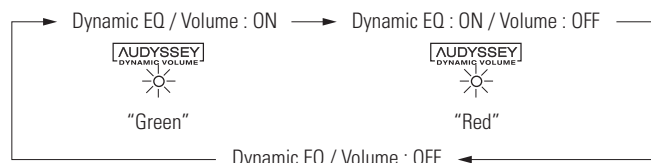

Operating from the main unit or main remote control unit

Press **DYNAMIC VOLUME**.

- “Dynamic Volume” can only be set when auto setup has been performed.
- “Dynamic Volume” cannot be set in the following situations.
  - If “Auto Setup” fails to be completed.
  - After running Auto Setup, when the number of used speakers has increased from the number of measured speakers.
- When “MultEQ XT” is set to “OFF” or “Manual”, “Dynamic Volume” is automatically set to “OFF”.
- Before running Auto Setup and after running Auto Setup, if the number of speakers has increased or you pressed **DYNAMIC VOLUME**, “Run Audyssey” is displayed. In this case, either perform Auto Setup, or return to the setting after running Auto Setup with “Auto Setup” – “Parameter Check” – “Restore”.

NOTE

“Dynamic Volume” and “Night Mode” cannot be used jointly.

24 Setting

Can be set when “Dynamic Volume” is set to “ON”.
Set Dynamic Volume effect.

[Selectable items]

Midnight : High setting affects volume the most, causing all sounds to be of equal loudness.

Evening : Middle setting prevents loud and soft sounds from being much louder and softer respectively than average sounds.

Day : Low setting provides the least adjustments to the loudest and softest of sounds.

NOTE

- “Setting” can only be set when auto setup has been performed.
- “Setting” cannot be set in the following situations.
  - If “Auto Setup” fails to be completed.
  - After running Auto Setup, when the number of used speakers has increased from the number of measured speakers.
  - If “Dynamic Volume” setting is “OFF”.

About Dynamic EQ

Audyssey Dynamic EQ™ solves the problem of deteriorating sound quality as volume is decreased by taking into account human perception and room acoustics. Dynamic EQ selects the correct frequency response and surround levels moment-by-moment at any user-selected volume setting. The result is bass response, tonal balance, and surround impression that remain constant despite changes in volume. Dynamic EQ combines information from incoming source levels with actual output sound levels in the room, a prerequisite for delivering a loudness correction solution. Audyssey Dynamic EQ works in tandem with Audyssey MultEQ XT to provide well-balanced sound for every listener at any volume level.

About Dynamic Volume