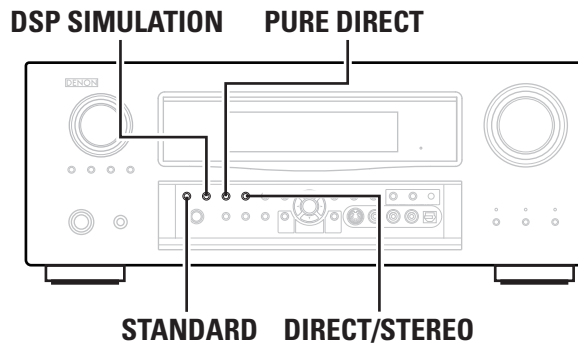

9 iPod

Make settings for "iPod" playback.

1. [Input source] **CD** **DVD** **HDP** **TV/CBL** **SAT** **VCR** **DVR**
   V.AUX

Repeat Mode

Make settings for repeat mode.

[Selectable items]

- **All** : Repeat all songs.
- **One** : Repeat the current song.
- **OFF** : Cancel repeat mode.

Shuffle Mode

Make settings for shuffle mode.

☐ When DENON control dock for iPod ASD-1R is connected

[Selectable items]

- **Songs** : Shuffle all songs.
- **Albums** : Shuffle songs from current album only.
- **OFF** : Cancel shuffle mode.

☐ When DENON control dock for iPod ASD-3N/3W is connected

[Selectable items]

- **ON** : Shuffle mode on.
- **OFF** : Cancel shuffle mode.

This can be selected for input sources for which "Assign" is assigned at the "iPod Dock" setting.

Surround Modes

Symbols used to indicate buttons in this manual

- Button located on both the main unit and the remote control unit → **BUTTON**
- Button only on the main unit → **<BUTTON>**
- Button only on the remote control unit → **[BUTTON]**

1 Standard Playback

This is the mode for enjoying surround sound according to the program source.

Surround Playback of 2-channel Sources

Selecting the surround mode

Select by pressing **STANDARD**.
The mode switches each time the button is pressed.

[Selectable items]

DOLBY PLIIx *
or
DOLBY PLII : The signals are decoded in DOLBY PLIIx or DOLBY PLII for playback.

DTS NEO:6 : The signals are decoded in DTS NEO:6 for playback.

* : DOLBY PLIIx can be selected when surround back speakers are being used.
DOLBY PLII can be selected when surround back speakers are not being used.

Select the mode to suit the source

Select the "Cinema", "Music", "Game" and "Pro Logic" modes at menu "Parameter" - "Surround Parameter" - "Mode" (page 41).

☐ **DOLBY PLIIx or DOLBY PLII**

Cinema : This mode is suited for movie sources.

Music : This mode is suited for music sources.

Game : This mode is suited for games.

Pro Logic : This is the Pro Logic playback mode. This can be selected when playing with a DOLBY PLII decoder. When this mode is selected, "DOLBY PL" is displayed.

☐ **DTS NEO:6**

Cinema : This mode is suited for movie sources.

Music : This mode is suited for music sources.