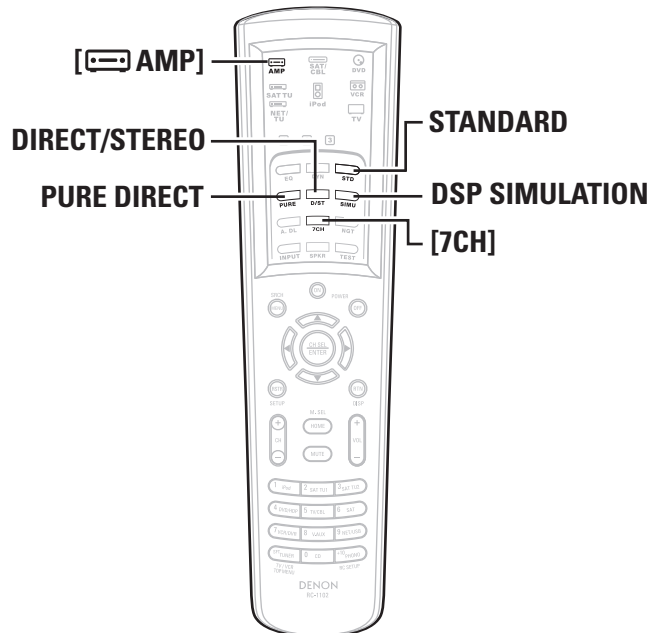

9 iPod

Make settings for "iPod" playback.

1. [Input source] **CD** **DVD** **HDP** **TV/CBL** **SAT** **VCR** **DVR**
   V.AUX

Repeat Mode

Make settings for repeat mode.

[Selectable items]

- **All** : Repeat all songs.
- **One** : Repeat the current song.
- **OFF** : Cancel repeat mode.

Shuffle Mode

Make settings for shuffle mode.

☐ When DENON control dock for iPod ASD-1R is connected

[Selectable items]

- **Songs** : Shuffle all songs.
- **Albums** : Shuffle songs from current album only.
- **OFF** : Cancel shuffle mode.

☐ When DENON control dock for iPod ASD-3N/3W is connected

[Selectable items]

- **ON** : Shuffle mode on.
- **OFF** : Cancel shuffle mode.

This can be selected for input sources for which "Assign" is assigned at the "iPod Dock" setting.

Surround Modes

Symbols used to indicate buttons in this manual

- Button located on both the main unit and the remote control unit → **BUTTON**
- Button only on the main unit → **<BUTTON>**
- Button only on the remote control unit → **[BUTTON]**

1 Standard Playback

This is the mode for enjoying surround sound according to the program source.

Surround Playback of 2-channel Sources

Selecting the surround mode

Select by pressing **STANDARD**.
The mode switches each time the button is pressed.

[Selectable items]

DOLBY PLIIx *
or
DOLBY PLII : The signals are decoded in DOLBY PLIIx or DOLBY PLII for playback.

DTS NEO:6 : The signals are decoded in DTS NEO:6 for playback.

* : DOLBY PLIIx can be selected when surround back speakers are being used.
DOLBY PLII can be selected when surround back speakers are not being used.

Select the mode to suit the source

Select the "Cinema", "Music", "Game" and "Pro Logic" modes at menu "Parameter" - "Surround Parameter" - "Mode" (page 41).

☐ **DOLBY PLIIx or DOLBY PLII**

Cinema : This mode is suited for movie sources.

Music : This mode is suited for music sources.

Game : This mode is suited for games.

Pro Logic : This is the Pro Logic playback mode. This can be selected when playing with a DOLBY PLII decoder. When this mode is selected, "DOLBY PL" is displayed.

☐ **DTS NEO:6**

Cinema : This mode is suited for movie sources.

Music : This mode is suited for music sources.