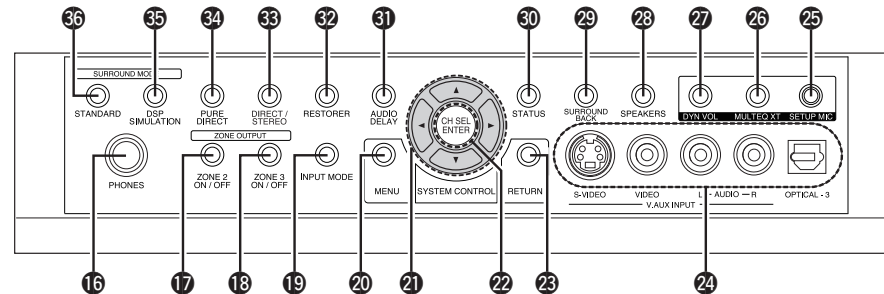

Part Names and Functions

For buttons not explained here, see the page indicated in parentheses ().

Front Panel

[With the door open]

- | | | | |
|---|------|--------------------------------------|----------|
| 1 Power operation button (ON/STANDBY) | (48) | 12 SOURCE button | (48) |
| 2 Power indicator | (48) | 13 TUNING PRESET button | (49) |
| 3 Power switch (ON/OFF) | (48) | 14 ZONE2/3 / REC SELECT button | (64) |
| 4 QUICK SELECT buttons / indicators | (48) | 15 VIDEO SELECT button | (35) |
| 5 MASTER VOLUME control knob | (48) | 16 Headphones jack (PHONES) | (48) |
| 6 AUDYSSEY DYNAMIC VOLUME indicator | (44) | 17 ZONE2 ON/OFF button | (64) |
| 7 HD AUDIO indicator | (39) | 18 ZONE3 ON/OFF button | (64) |
| 8 Master volume indicator | | 19 INPUT MODE button | (16, 36) |
| 9 Display | | 20 MENU button | (19) |
| 10 Remote control sensor | (3) | 21 Cursor buttons (Δ ▽ ◀ ▶) | (19) |
| 11 SOURCE SELECT knob | (48) | 22 CH SEL / ENTER button | (19, 55) |