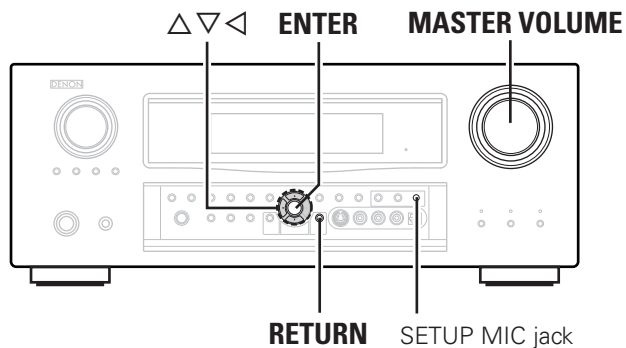

Auto Setup

Symbols used to indicate buttons in this manual

- Button located on both the main unit and the remote control unit → **BUTTON**
- Button only on the main unit → **<BUTTON>**
- Button only on the remote control unit → **[BUTTON]**