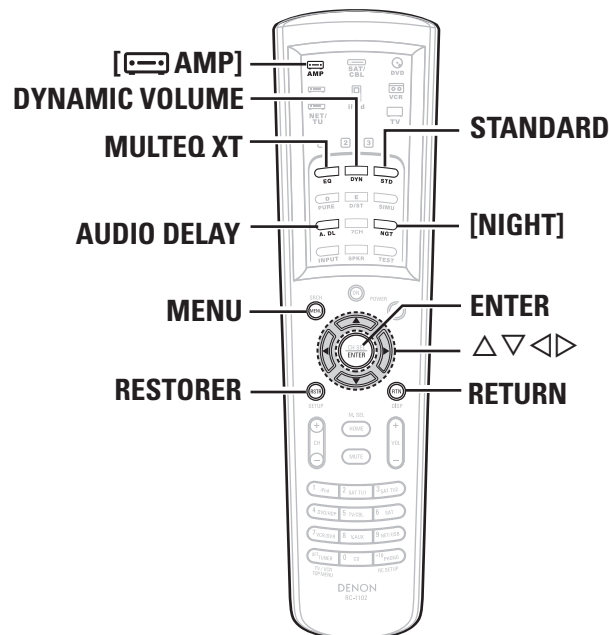

④ Stereo Playback

Selecting the mode

Select by pressing **DIRECT/STEREO**.

[Selectable items]

STEREO :

This is the mode for playing in stereo. The tone can be adjusted. Sound is output from the front left and right speakers and subwoofer.

When **DIRECT/STEREO** is pressed, DIRECT mode can be switched to STEREO mode.

Playback in the PURE DIRECT Mode

This is the mode that recreates the original sound most faithfully, providing extremely high quality sound.

Press PURE DIRECT.

- To cancel, press **PURE DIRECT** again.
- When in the PURE DIRECT mode, the on-screen display is not displayed and the display on the main unit is turned off.
- If the HDMI input connector is selected, video outputs are output in the PURE DIRECT mode.
- The channel level and surround parameters in the PURE DIRECT mode are the same as in the DIRECT mode.

Parameter

Symbols used to indicate buttons in this manual

- Button located on both the main unit and the remote control unit → **BUTTON**
- Button only on the main unit → **<BUTTON>**
- Button only on the remote control unit → **[BUTTON]**

Adjusting the parameters

1 Press MENU.

The menu is displayed.

※ To operate from the main remote control unit, be sure to set the remote control unit to the AMP mode.

2 Press $\Delta \nabla$ to select "Parameter", then press ENTER.

3 To change the setting:

Press $\Delta \nabla$ to select the item you want to change, then press $\triangleleft \triangleright$ to change the setting.

※ To return to the previous item, press **RETURN**.

※ Select "Default Yes", then press $\triangleleft$ to reset to the default setting.

4 Press ENTER to enter the setting.

□ To exit adjustment

Press **MENU** during adjustment.