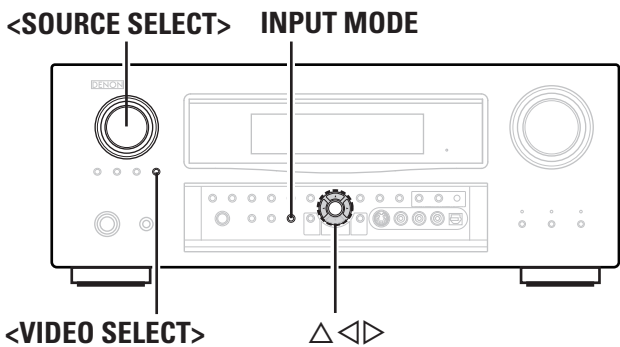

Input Setup

Symbols used to indicate buttons in this manual

- Button located on both the main unit and the remote control unit → **BUTTON**
- Button only on the main unit → **<BUTTON>**
- Button only on the remote control unit → **[BUTTON]**

Use this procedure to select the input source and make the settings related to playing input sources.

☐ TUNER (AM/FM)

This menu is for "TUNER".