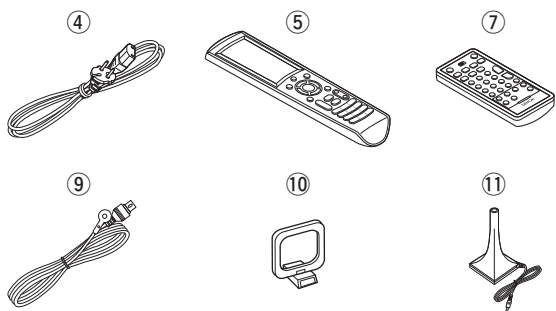

Accessories

Check that the following parts are supplied with the product.

① Owner's manual	1
② Getting started	1
③ Service station list	1
④ Power cord (Cord length: Approx. 1.6 m)	1
⑤ Main remote control unit (RC-1102)	1
⑥ LR6/AA batteries (for RC-1102)	2
⑦ Sub remote control unit (RC-1106)	1
⑧ R03/AAA batteries (for RC-1106)	2
⑨ FM indoor antenna	1
⑩ AM loop antenna	1
⑪ Setup microphone (DM-A409, Cord length: Approx. 7.6 m)	1

Cautions on Handling

• Before turning the power switch on

Check once again that all connections are correct and that there are no problems with the connection cables.

- Power is supplied to some of the circuitry even when the unit is set to the standby mode. When traveling or leaving home for long periods of time, be sure to unplug the power cord from the power outlet.