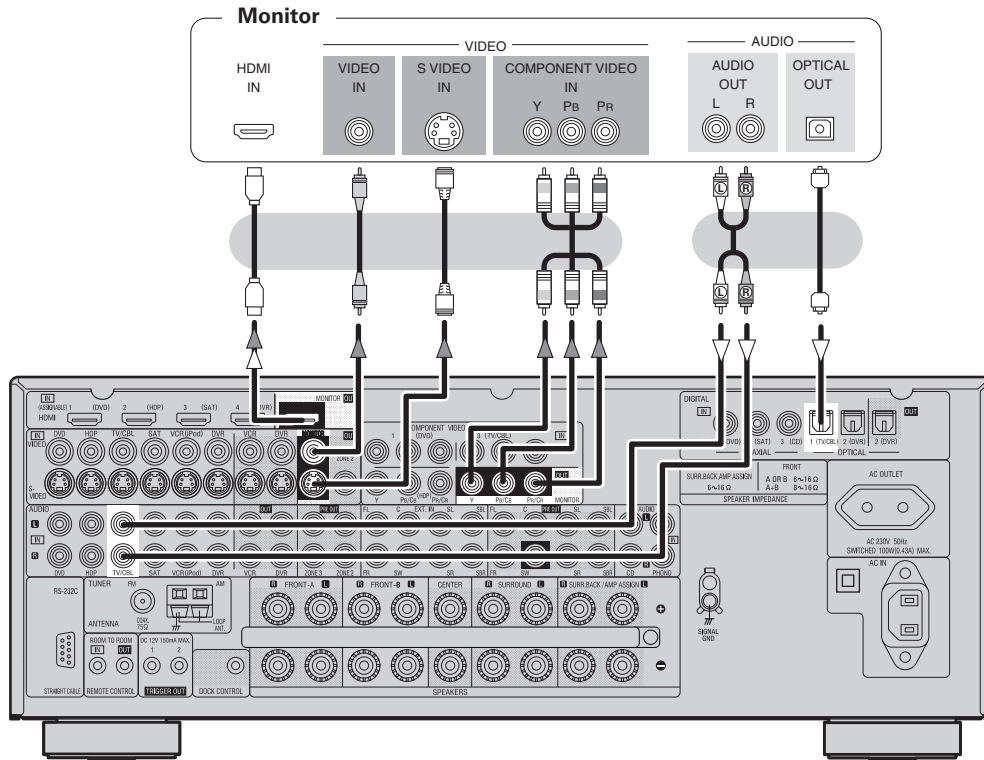

When connecting with an HDMI/DVI converter cable (adapter)

- HDMI video signals are theoretically compatible with the DVI format. When connecting to a monitor, etc., equipped with a DVI-D connector, connection is possible using an HDMI/DVI converter cable, but depending on the combination of components in some cases the video signals will not be output.
- When connecting using an HDMI/DVI converter adapter, the video signals may not be output properly due to poor connections with the connected cable, etc.

Copyright protection system (HDCP)

In order to play the digital video and audio signals of a Blu-ray, DVD-Video or DVD-Audio disc using HDMI/DVI connections, both the connected Blu-ray Disc player / DVD player and monitor must be equipped for a copyright protection system called "HDCP" (High-bandwidth Digital Content Protection). HDCP is a copy protection technology consisting of data encoding and mutual identification of the devices. The AVR-2809 is HDCP-compatible. For details on the Blu-ray Disc player / DVD player or monitor you are using, refer to its operating instructions.

Connecting the Monitor

- Select the terminal to use and connect the device (☞ page 9 “Video Conversion Function”).
- With HDMI connections, the video and audio signals can be transferred with a single cable.
- To output the audio signals to the monitor with HDMI connections, set menu “Manual Setup” – “HDMI Setup” – “HDMI Audio Out” to “TV” (☞ page 28).
- When you want to listen to TV audio by AVR-2809, connect optical digital or analog. If the TV you are using has both connection jacks, use the optical digital connection.

AM loop antenna assembly

Remove the vinyl tie and take out the connection line.

Bend in the reverse direction.

a. With the antenna on top of any stable surface.

b. With the antenna attached to a wall.

Mount on wall, etc.