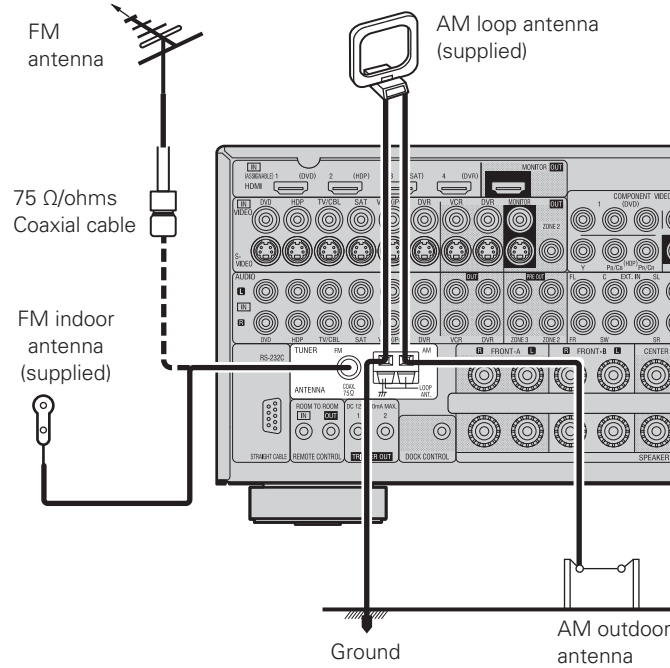

AM loop antenna assembly

Remove the vinyl tie and take out the connection line.

Bend in the reverse direction.

a. With the antenna on top of any stable surface.

b. With the antenna attached to a wall.

Mount on wall, etc.