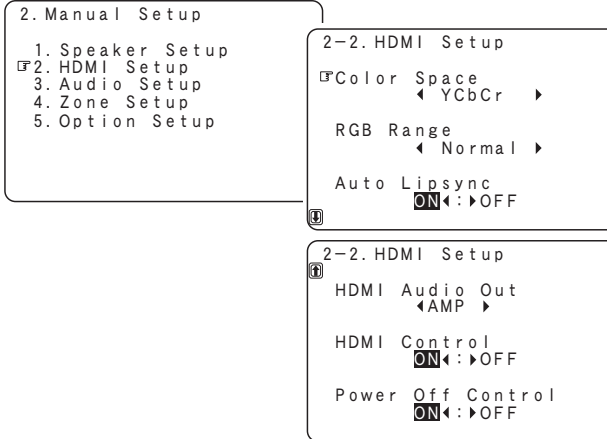

[Selectable items]

- DIRECT/STEREO: **A** **B** **A+B**
- MULTI CH: **A** **B** **A+B**

NOTE

When set to “Custom”, **SPEAKERS** does not operate.

HDMI Setup

Make settings for HDMI video/audio output.

● **Menu screen** ●