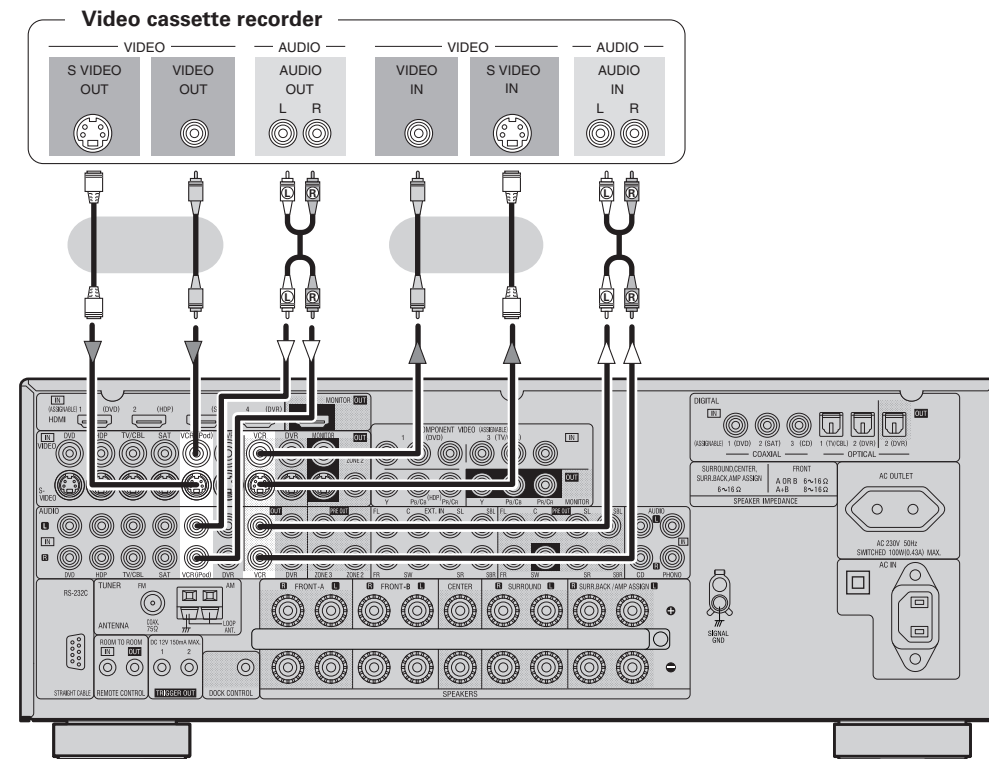

Video Cassette Recorder

Select the terminal to use and connect the device.

- When recording via the AVR-2809, the playback device's cable must be of the same type as the cable used to connect the AVR-2809's VCR OUT connector.
  Example: TV IN → S-Video cable : VCR OUT → S-Video cable
  TV IN → Video cable : VCR OUT → Video cable
- When using a component video cable for the video connection, make the settings at menu "Input Setup" – "Assign" – "Component In" (page 37).