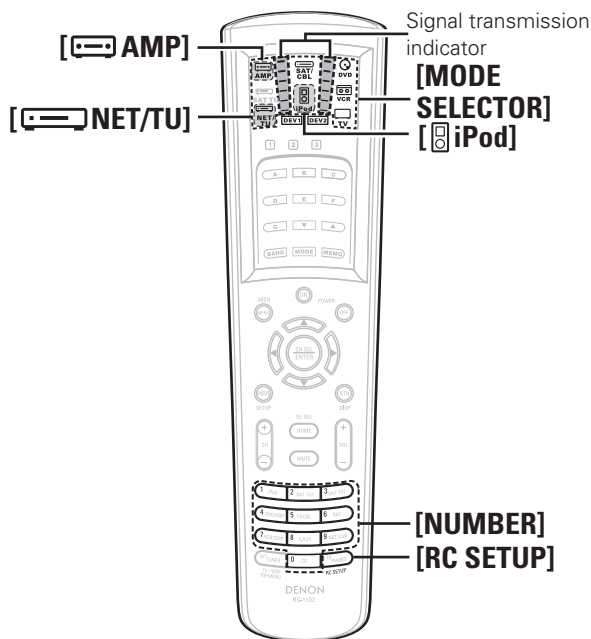

Setting the Remote ID

When using multiple DENON AV receivers in the same room, make this setting so that only the desired AV receiver operates.

1. **1** Press **[AMP]** to set the main remote control unit to the AMP mode.
2. **2** Press and hold in **[RC SETUP]** for at least 3 seconds. The signal transmission indicator flashes twice.

3 Refer to the table at the below, and use **[NUMBER]** to input the 5-digit number corresponding to the remote ID to be changed. The signal transmission indicator flashes twice.

4 Press **[NET/TU]** (**[DEV2]** mode) or **[iPod]** to select the mode to be set.

5 Repeat steps 2 to 4 to set the remote IDs for all modes.

MODE SELECTOR	AMP (MAIN)	iPod	NET/TU ([DEV2])
Remote ID			
1 (Default)	81001	72815	62863
2	82001	72816	62275
3	83001	72817	62276
4	84001	72818	62277

NOTE

- When changing a setting, be sure to set the same remote ID as the AVR-2809's (page 33).
- When changing the AMP mode's remote ID, also change the "NET/TU" and "iPod" remote ID at the same time.

Learning Function

If your AV devices are of a brand other than DENON or if they cannot be operated with the preset memory function, their remote control signals can be transferred to stored in the AVR-2809's main remote control unit.

1. **1** Press **[MODE SELECTOR]** for the device you want to set.
2. **2** Press and hold in **[RC SETUP]** for at least 3 seconds. The signal transmission indicator flashes twice.
3. **3** Press **[9], [7]** and **[5]**, in that order. The signal transmission indicator flashes twice and the learning mode is set.

4 Press the button to be set.

The main remote control unit's display turns off.
※ If a button that cannot be learned is pressed, the signal transmission indicator lights but the signal is not learned.