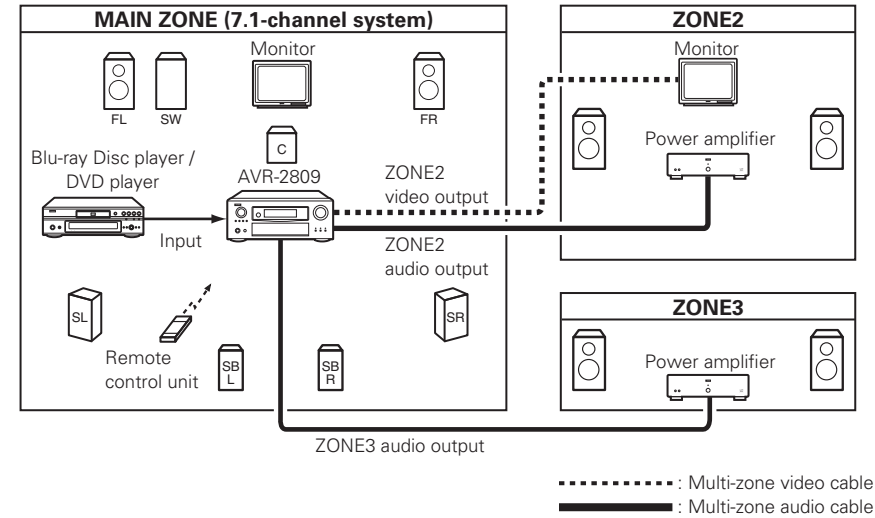

- When only using one speaker for ZONE2 or ZONE3, set to "Mono". In this case, the ZONE2 (ZONE3) monaural output is output from the ZONE2 (ZONE3) pre-out L and R connectors, so connect as desired.
- Separate power amplifiers are needed for ZONE2 and ZONE3.