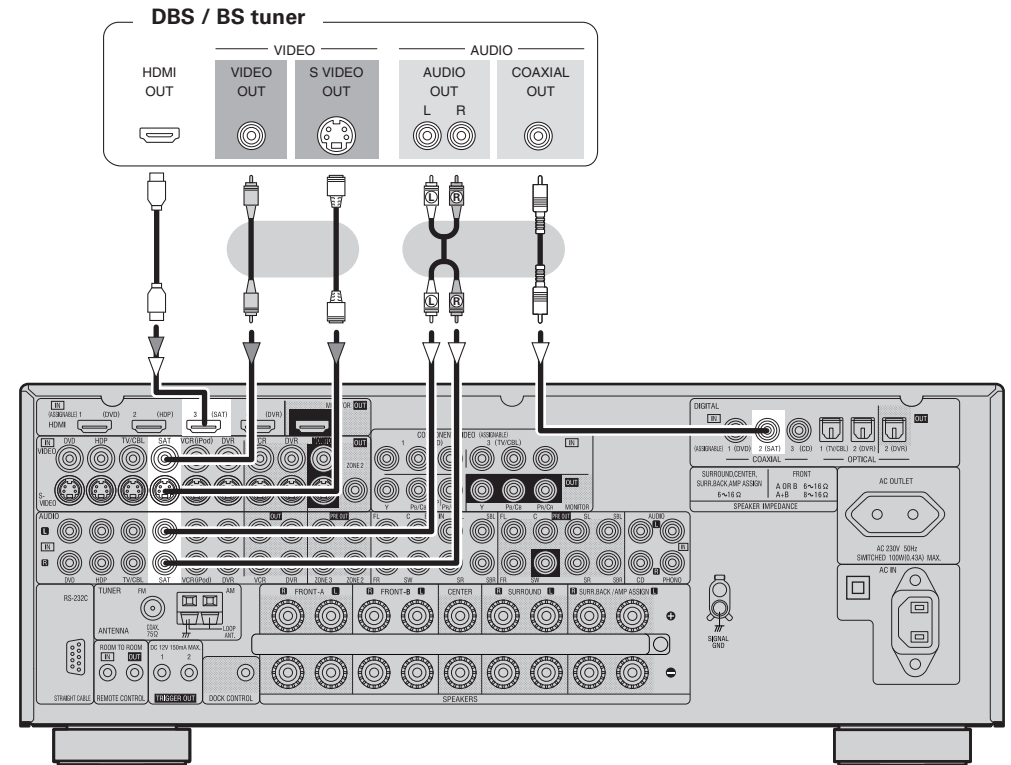

- With the default settings, the iPod can be used connected to the VCR (iPod) connector.
- To assign the iPod to a connector other than VCR (iPod), make the settings at menu "Input Setup" – "(input source to which iPod Dock assigned)" – "Assign" – "iPod Dock" (page 37).

TV/CABLE Tuner

Select the terminal to use and connect the device.

When using a coaxial cable for the digital audio connection, make the settings at menu "Input Setup" – "Assign" – "Digital In" (page 37).

Satellite Receiver

Select the terminal to use and connect the device.

- When using an optical digital cable for the digital audio connection, make the settings at menu "Input Setup" – "Assign" – "Digital In" (page 37).
- When using a component video cable for the video connection, make the settings at menu "Input Setup" – "Assign" – "Component In" (page 37).

Connecting the Recording Components

Carefully check the left (L) and right (R) channels and the inputs and outputs, and be sure to interconnect correctly.

Digital Video Recorder

Select the terminal to use and connect the device.