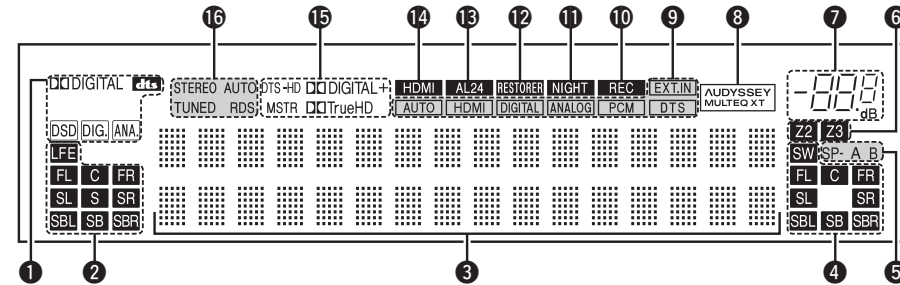

36 STANDARD button(40)

Display

- 1 Input signal indicators**
- 2 Input signal channel indicators**
These light when digital signals are input.
- 3 Information display**
The input source name, surround mode, setting values and other information are displayed here.
- 4 Output signal channel indicators**
- 5 Front speaker indicator**
These light according to the settings of the front A and B speakers.
- 6 Multi-zone indicators**
These light when the power for the respective zone is turned on.
- 7 Master volume indicator**
- 8 AUDYSSEY MULTEQ XT indicator**
This lights when MultEQ XT is selected.
- 9 Input mode indicators**
- 10 Recording output source indicator**
This lights when the REC OUT mode is selected.
- 11 NIGHT indicator**
This lights when the night mode is selected.
- 12 RESTORER indicator**
This lights when the RESTORER mode is selected.
- 13 AL24 indicator**
This lights when AL24 Processing Plus is activated (see page 67).
- 14 HDMI indicator**
This lights when playing using HDMI connections.
- 15 Decoder indicators**
These light when the respective decoders are operating.
- 16 Tuner reception mode indicators**
This lights according to the reception conditions when the input source is set to "TUNER".
 - **AUTO**
This lights when in the auto tuning mode.
 - **STEREO**
In the FM mode, this lights when receiving analog stereo broadcasts.
 - **TUNED**
This lights when the broadcast is properly tuned in.
 - **RDS**
This lights when receiving RDS broadcasts.