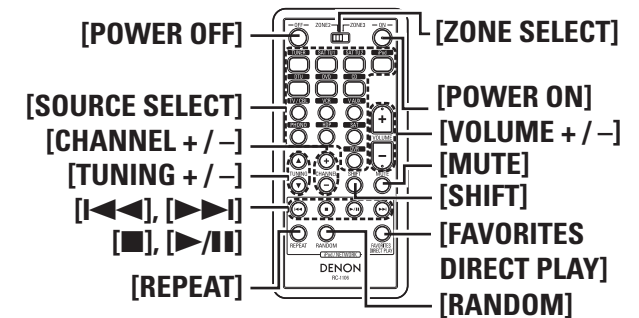

|                                    |                                   |
|------------------------------------|-----------------------------------|
| <b>ZONE SELECT</b>                 | Switching the zone to be operated |
| <b>POWER OFF</b>                   | Power off                         |
| <b>POWER ON</b>                    | Power on                          |
| <b>SOURCE SELECT</b>               | Switching the input source        |
| <b>VOLUME +/-</b>                  | Volume control                    |
| <b>CHANNEL +/-</b>                 | Preset channel +/-                |
| <b>TUNING +/-</b>                  | Tuning +/-                        |
| <b>MUTE</b>                        | Muting                            |
| <b>SHIFT</b>                       | Switching the memory block        |
| <b>I&lt;&lt;&lt; &gt;&gt;&gt;I</b> | Auto search (cue)                 |
| <b>■</b>                           | Stop                              |
| <b>&gt;  </b>                      | Play / Pause                      |
| <b>REPEAT</b>                      | 1-track / All -track repeat play  |
| <b>RANDOM</b>                      | 1-track / album shuffle play      |