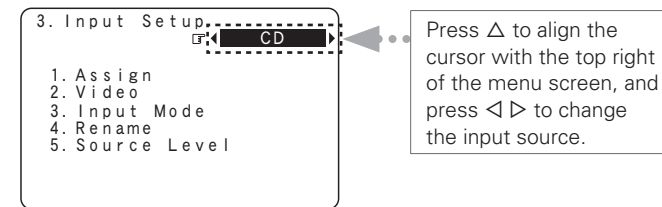

Changing the input source within Input Setup

The input source currently selected in the MAIN ZONE is not changed even when the input source within Input Setup is changed.

Settings Related to Playing Input Sources

1 Auto Preset

Use the auto preset function to program radio stations.

[Input source] **TUNER**

[Selectable items]

Start : Start the auto preset process.

If an FM station cannot be preset automatically, select the desired station by tuning it in manually, then preset it manually.