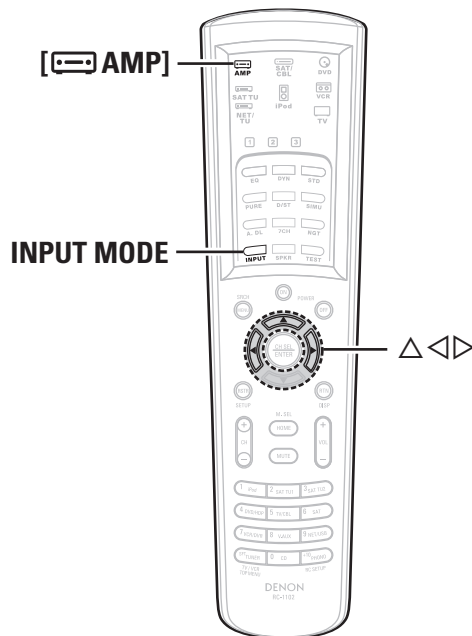

Input Setup

Symbols used to indicate buttons in this manual

- Button located on both the main unit and the remote control unit → **BUTTON**
- Button only on the main unit → **<BUTTON>**
- Button only on the remote control unit → **[BUTTON]**

Use this procedure to select the input source and make the settings related to playing input sources.

☐ TUNER (AM/FM)

This menu is for "TUNER".