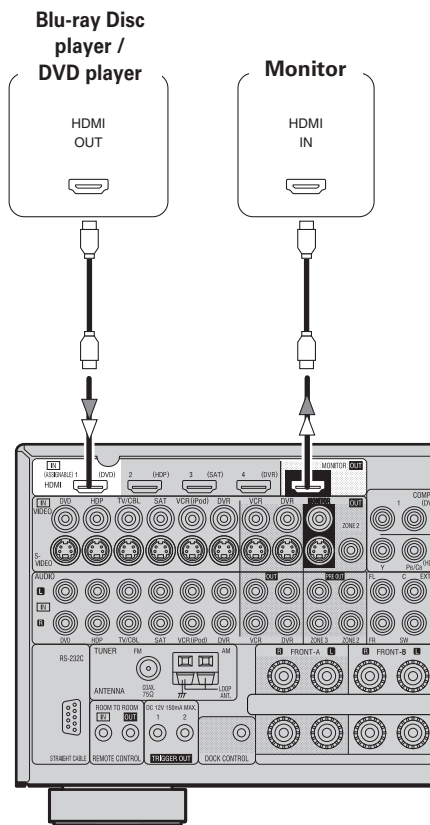

- 1 Peel off about 10 mm of sheathing from the tip of the speaker cable, then either twist the core wire tightly or terminate it.
- 2 Turn the speaker terminal counterclockwise to loosen it.
- 3 Insert the speaker cable's core wire to the hilt into the speaker terminal.
- 4 Turn the speaker terminal clockwise to tighten it.

Connecting Equipment with HDMI Connectors

With HDMI connections, the video and audio signals can be transferred with a single cable.

- ※ The AVR-2809 is equipped for HDMI version 1.3a. This version is compatible with other versions, allowing connection to all components equipped with an HDMI connector.
- ※ The AVR-2809 is compatible with 30- and 36-bit Deep Color.