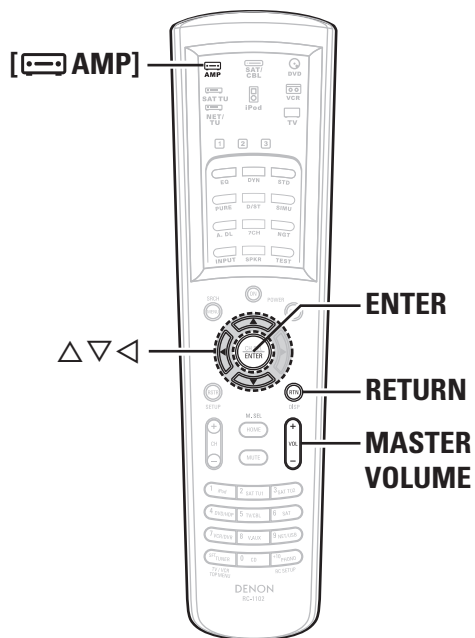

Auto Setup

Symbols used to indicate buttons in this manual

- Button located on both the main unit and the remote control unit → **BUTTON**
- Button only on the main unit → **<BUTTON>**
- Button only on the remote control unit → **[BUTTON]**