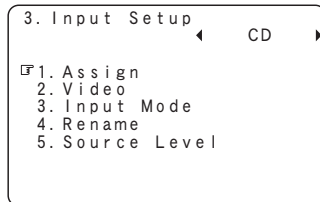

● Menu screen ●