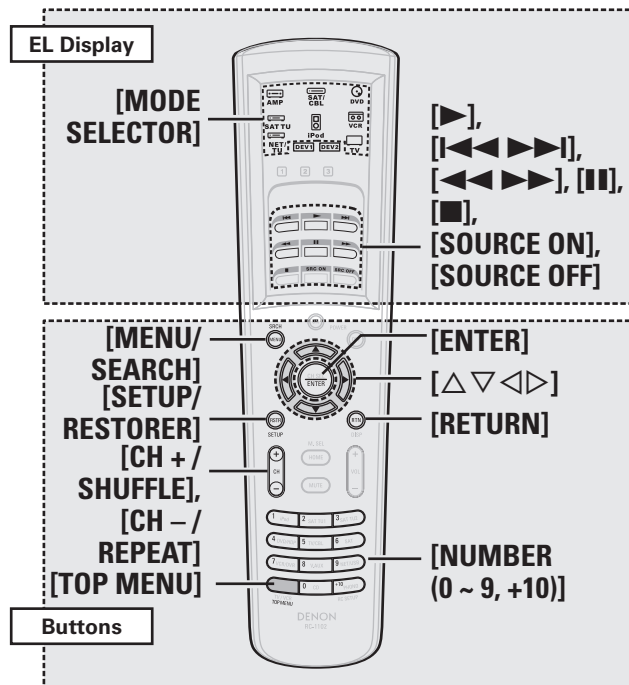

Functions of Buttons by Component

EL Display								
MODE SELECTOR	DVD					VCR		iPod
Device Mode	DEV1		DEV2			DEV1	DEV2	DEV1
Device operated	DVD player (Default setting)	DVD recorder	Blu-ray Disc player	CD player (Default setting)	CD recorder	Video deck	TAPE	iPod
▶	Playback	Playback	Playback	Playback	Playback	Playback	Playback	Playback/Pause
◀▶▶▶	Auto search (cue)	Auto search (cue)	Auto search (cue)	Auto search (cue)	Auto search (cue)	Auto search (cue)	Auto search (cue)	Auto search (cue)
◀▶▶	Manual search (fast-reverse/fast-forward)	Manual search (fast-reverse/fast-forward)	Manual search (fast-reverse/fast-forward)	Manual search (fast-reverse/fast-forward)	Manual search (fast-reverse/fast-forward)	Manual search (fast-reverse/fast-forward)	Manual search (fast-reverse/fast-forward)	Manual search (fast-reverse/fast-forward)
⏸	Pause	Pause	Pause	Pause	Pause	Pause	Pause	–
■	Stop	Stop	Stop	Stop	Stop	Stop	Stop	Stop
SOURCE ON	Power on	Power on	Power on	–	–	Power on	–	–
SOURCE OFF	Power off	Power off	Power off	–	–	Power off	–	–
Buttons								
MENU / SEARCH	Menu/guide	Menu/guide	Popup menu	–	–	Menu/guide	–	Page forward screen / Browse/ Remote mode switching (Press and hold)
△ ▽ ◀ ▶	Cursor	Cursor	Cursor	–	–	Cursor	–	Cursor
ENTER	Enter setting	Enter setting	Enter setting	–	–	Enter setting	–	Enter
SETUP/ RESTORER	Set up	Set up	Set up	–	–	Set up	–	Restorer
RETURN	Return	Return	Return	–	–	Cancel	–	Return
CH +	Random	–	Random	Random	–	Switch channels	–	1-track/album shuffle play
CH –	Repeat	–	Repeat	Repeat	–	Switch channels	–	1-track/All-track repeat play
0 ~ 9, +10	Select track	Select track	Select track	Select track	Select track	–	–	–
Special Remarks	①, ②		③	①		①	①	–

[Special Remarks]

- ① Only one component can be preset for each mode. If a new code is preset, the previous code is automatically cleared.
- ② The names of the functions for the DVD remote control buttons differ from brand to brand. Check beforehand.
- ③ You can operate Blu-ray Disc player in the DVD player default code (excluding Top menu).
  Also, when you change the remote ID of Blu-ray Disc player to "DENON2", preset "32258".

Getting Started
Connections
Setup
Playback
Remote Control
Multi-zone
Information
Troubleshooting
Specifications