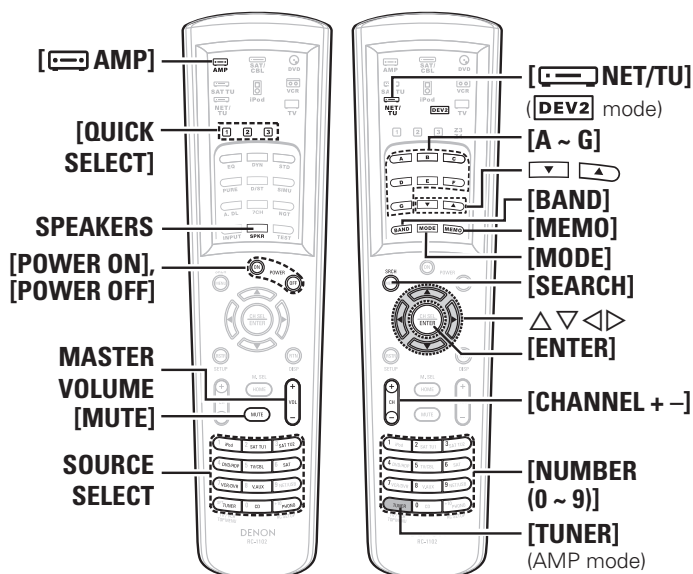

NOTE
Power continues to be supplied to some of the circuitry even when the power is in the standby mode. When leaving home for long periods of time or when traveling, either press **<POWER>** to turn off the power, or unplug the power cord from the power outlet.

Selecting the Input Source

Select the source using **SOURCE SELECT**.
Turn **<SOURCE SELECT>** or press **[SOURCE SELECT]** to switch between input sources.

NOTE
If "ZONE2/3 / Rec Select", "Tuning Preset" or "Video Select" is selected, press **<SOURCE>** before turning **<SOURCE SELECT>**.

Operations During Playback

Adjusting the Master Volume

Either turn **<MASTER VOLUME>** or press **[MASTER VOLUME]**.

[Variable range] --- **-80.0dB ~ 18.0dB**

NOTE
The adjustable range will differ depending upon factors such as the type of input signal and the channel level setting.

Turning Off the Sound Temporarily (Muting)

Press **[MUTE]**.

- The sound is reduced to the level set at menu "Manual Setup" – "Option Setup" – "Volume Control" – "Mute Level".
- To cancel, press **[MUTE]** again. Muting can also be canceled by adjusting the master volume.

Listening with Headphones

Plug the headphones into the **PHONES** jack on the main unit.

The sound from the speakers and pre-out connectors is automatically cut.

NOTE
Be careful not to set the volume too high when using headphones.

Switching the front speakers

Press **SPEAKERS**.

NOTE
When set to "Custom", **SPEAKERS** does not operate.