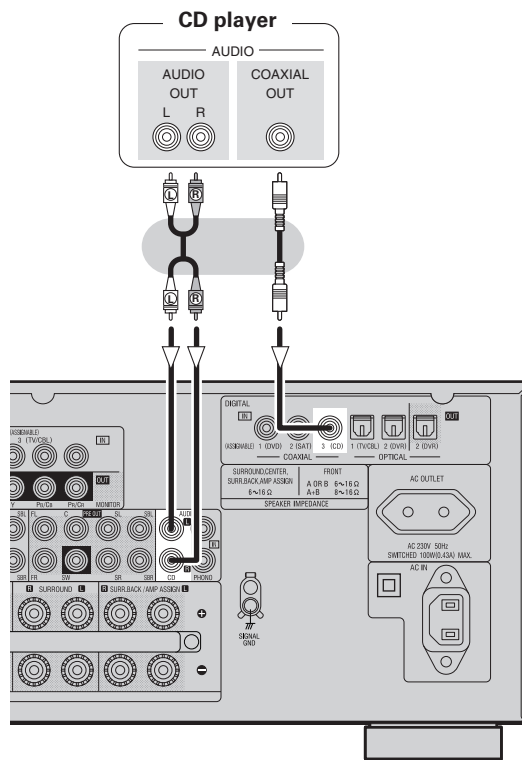

Record Player

- When connecting a record player with an MC cartridge, use a commercially available MC head amplifier or a step-up transformer.
- Induction humming (a booming sound) may be produced from the speakers if the volume is raised with no record player connected.
- With some record players, noise may be generated when the ground wire is connected. If so, disconnect the ground wire.

NOTE

The AVR-2809's SIGNAL GND terminal is meant to reduce noise when a record player is connected. This is not a safety ground terminal.

CD Player

When using an optical cable for the digital audio connection, make the settings at menu "Input Setup" – "Assign" – "Digital In" (page 37).

iPod®

Use a DENON control dock for iPod (ASD-1R, ASD-3N or ASD-3W sold separately) to connect the iPod to the AVR-2809. For instructions on the control dock for iPod settings, refer to the control dock for iPod's operating instructions.

- With the default settings, the iPod can be used connected to the VCR (iPod) connector.
- To assign the iPod to a connector other than VCR (iPod), make the settings at menu "Input Setup" – "(input source to which iPod Dock assigned)" – "Assign" – "iPod Dock" (page 37).