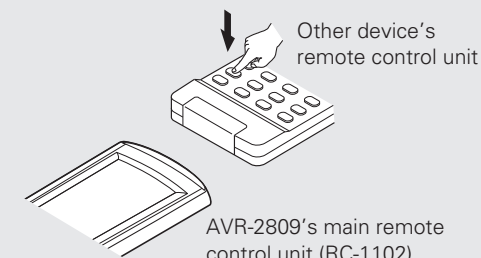

Learning Function

If your AV devices are of a brand other than DENON or if they cannot be operated with the preset memory function, their remote control signals can be transferred to stored in the AVR-2809's main remote control unit.

1. **1** Press **[MODE SELECTOR]** for the device you want to set.
2. **2** Press and hold in **[RC SETUP]** for at least 3 seconds. The signal transmission indicator flashes twice.
3. **3** Press **[9], [7]** and **[5]**, in that order. The signal transmission indicator flashes twice and the learning mode is set.

4 Press the button to be set.

The main remote control unit's display turns off.
※ If a button that cannot be learned is pressed, the signal transmission indicator lights but the signal is not learned.

5 Point the main remote control units directly at each other and press and hold the button on the other device's remote control unit that you want to learn. Once learning is completed normally, the display lights and the signal transmission indicator flashes twice.