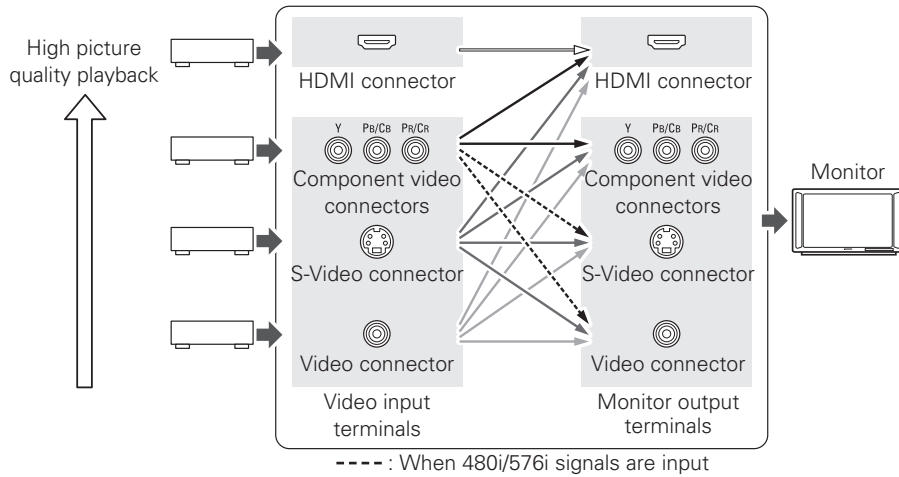

[Flow of video signals inside the AVR-2809]

- When not using this function, connect a monitor output with the same type of connector as the video input connector.
- The resolution of the HDMI input-compatible monitor connected to the AVR-2809 can be checked at menu "Information" – "HDMI Information" (page 47).

- With the default settings, the iPod can be used connected to the VCR (iPod) connector.
- To assign the iPod to a connector other than VCR (iPod), make the settings at menu "Input Setup" – "(input source to which iPod Dock assigned)" – "Assign" – "iPod Dock" (page 37).