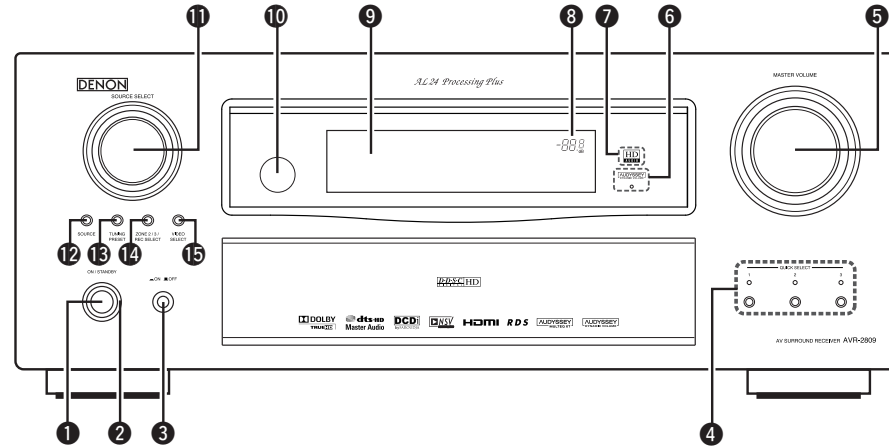

Operating Range of the Remote Control Unit

Point the remote control unit at the remote sensor when operating it.

NOTE

The set may function improperly or the remote control unit may not operate if the remote control sensor is exposed to direct sunlight, strong artificial light from an inverter type fluorescent lamp or infrared light.

Part Names and Functions

For buttons not explained here, see the page indicated in parentheses ( ).

Front Panel

[With the door open]

1 Power operation button (ON/STANDBY)	(48)	12 SOURCE button	(48)
2 Power indicator	(48)	13 TUNING PRESET button	(49)
3 Power switch (ON/OFF)	(48)	14 ZONE2/3 / REC SELECT button	(64)
4 QUICK SELECT buttons / indicators	(48)	15 VIDEO SELECT button	(35)
5 MASTER VOLUME control knob	(48)	16 Headphones jack (PHONES)	(48)
6 AUDYSSEY DYNAMIC VOLUME indicator	(44)	17 ZONE2 ON/OFF button	(64)
7 HD AUDIO indicator	(39)	18 ZONE3 ON/OFF button	(64)
8 Master volume indicator		19 INPUT MODE button	(16, 36)
9 Display		20 MENU button	(19)
10 Remote control sensor	(3)	21 Cursor buttons (Δ ▽ ◀ ▶)	(19)
11 SOURCE SELECT knob	(48)	22 CH SEL / ENTER button	(19, 55)