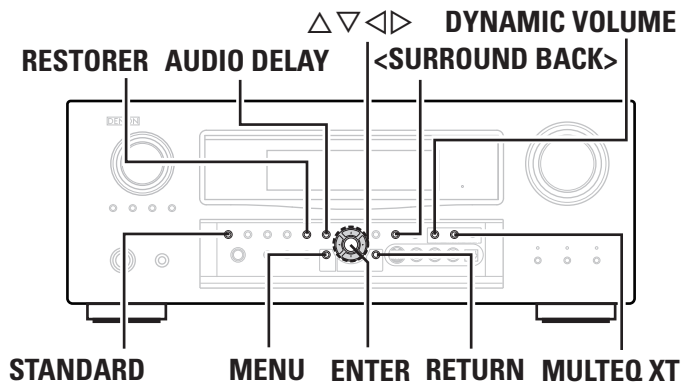

④ Stereo Playback

Selecting the mode

Select by pressing **DIRECT/STEREO**.

[Selectable items]

STEREO :

This is the mode for playing in stereo. The tone can be adjusted. Sound is output from the front left and right speakers and subwoofer.

When **DIRECT/STEREO** is pressed, DIRECT mode can be switched to STEREO mode.

Playback in the PURE DIRECT Mode

This is the mode that recreates the original sound most faithfully, providing extremely high quality sound.

Press PURE DIRECT.

- To cancel, press **PURE DIRECT** again.
- When in the PURE DIRECT mode, the on-screen display is not displayed and the display on the main unit is turned off.
- If the HDMI input connector is selected, video outputs are output in the PURE DIRECT mode.
- The channel level and surround parameters in the PURE DIRECT mode are the same as in the DIRECT mode.

Parameter

Symbols used to indicate buttons in this manual

- Button located on both the main unit and the remote control unit → **BUTTON**
- Button only on the main unit → **<BUTTON>**
- Button only on the remote control unit → **[BUTTON]**

Adjusting the parameters

1 Press MENU.

The menu is displayed.

※ To operate from the main remote control unit, be sure to set the remote control unit to the AMP mode.

2 Press $\Delta \nabla$ to select "Parameter", then press ENTER.

3 To change the setting:

Press $\Delta \nabla$ to select the item you want to change, then press $\triangleleft \triangleright$ to change the setting.

※ To return to the previous item, press **RETURN**.

※ Select "Default Yes", then press $\triangleleft$ to reset to the default setting.

4 Press ENTER to enter the setting.

□ To exit adjustment

Press **MENU** during adjustment.