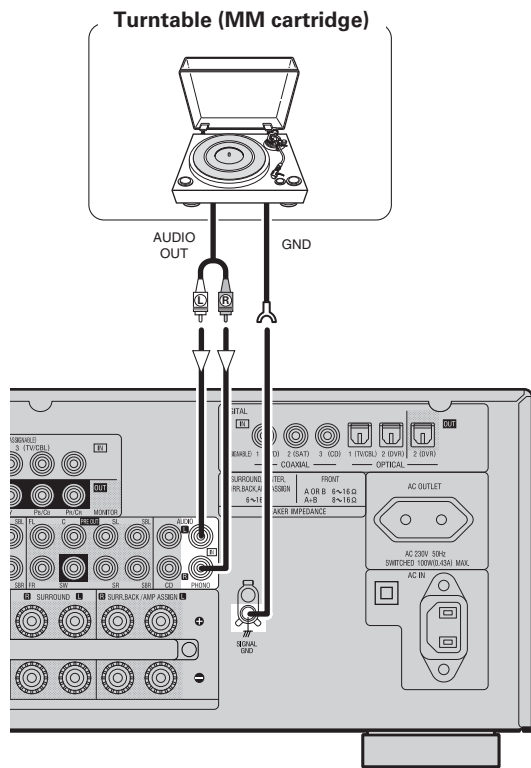

Record Player

- When connecting a record player with an MC cartridge, use a commercially available MC head amplifier or a step-up transformer.
- Induction humming (a booming sound) may be produced from the speakers if the volume is raised with no record player connected.
- With some record players, noise may be generated when the ground wire is connected. If so, disconnect the ground wire.

NOTE

The AVR-2809's SIGNAL GND terminal is meant to reduce noise when a record player is connected. This is not a safety ground terminal.