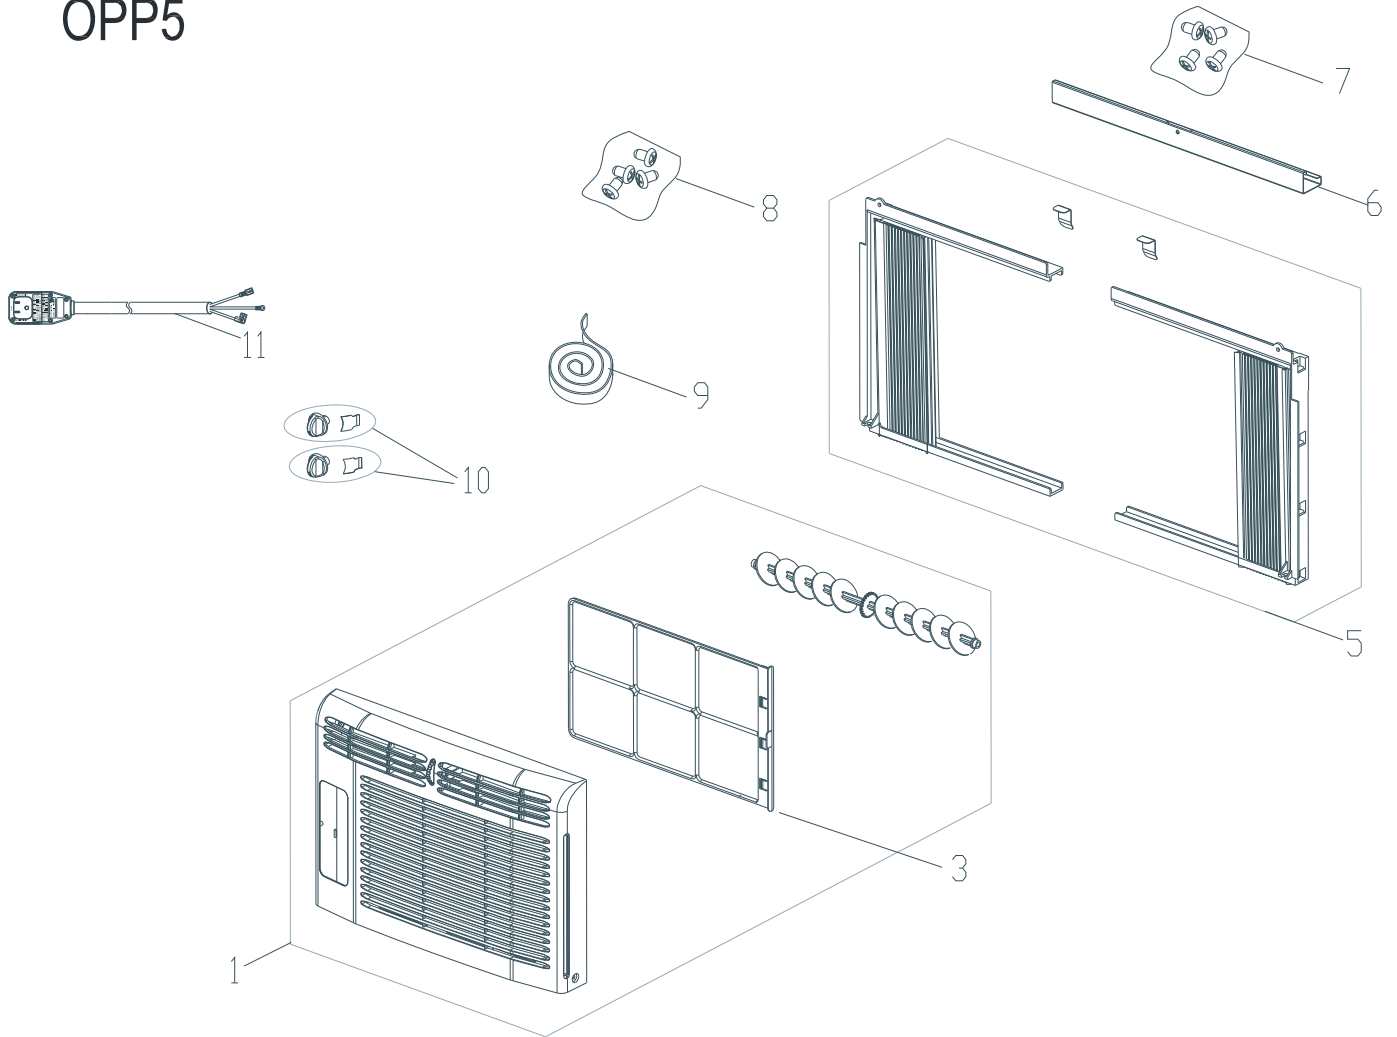

RECOMMENDED SPARE PARTS

Model Index: A LRA050XT7 (LRA050XT746)
 B LRA050XT7 (LRA050XT747)
 C LRA050XT7 (LRA050XT748)
 D LRA050XT7 (LRA050XT749)

POS. NO	PART NO.		DESCRIPTION
1 #	5304492029	A B C D	Front Assembly, complete panel
3 #	5304492030	A B C D	Filter, air
5	5304492031	A B C D	Window Filler Kit, slider panels
6	5304492032	A B C D	Rail, shutter track, top
7	5304476902	A B C D	Screw Kit, top rail mount
8	5304491953	A B C D	Hardware, mounting, screws/locks
9	5304472193	A B C D	Seal Kit, foam, sash filler
10	5304492033	A B C D	Knob Assembly, control, w/spring
11 #	5304487578	A B C D	Power Cord, electric, LCDI