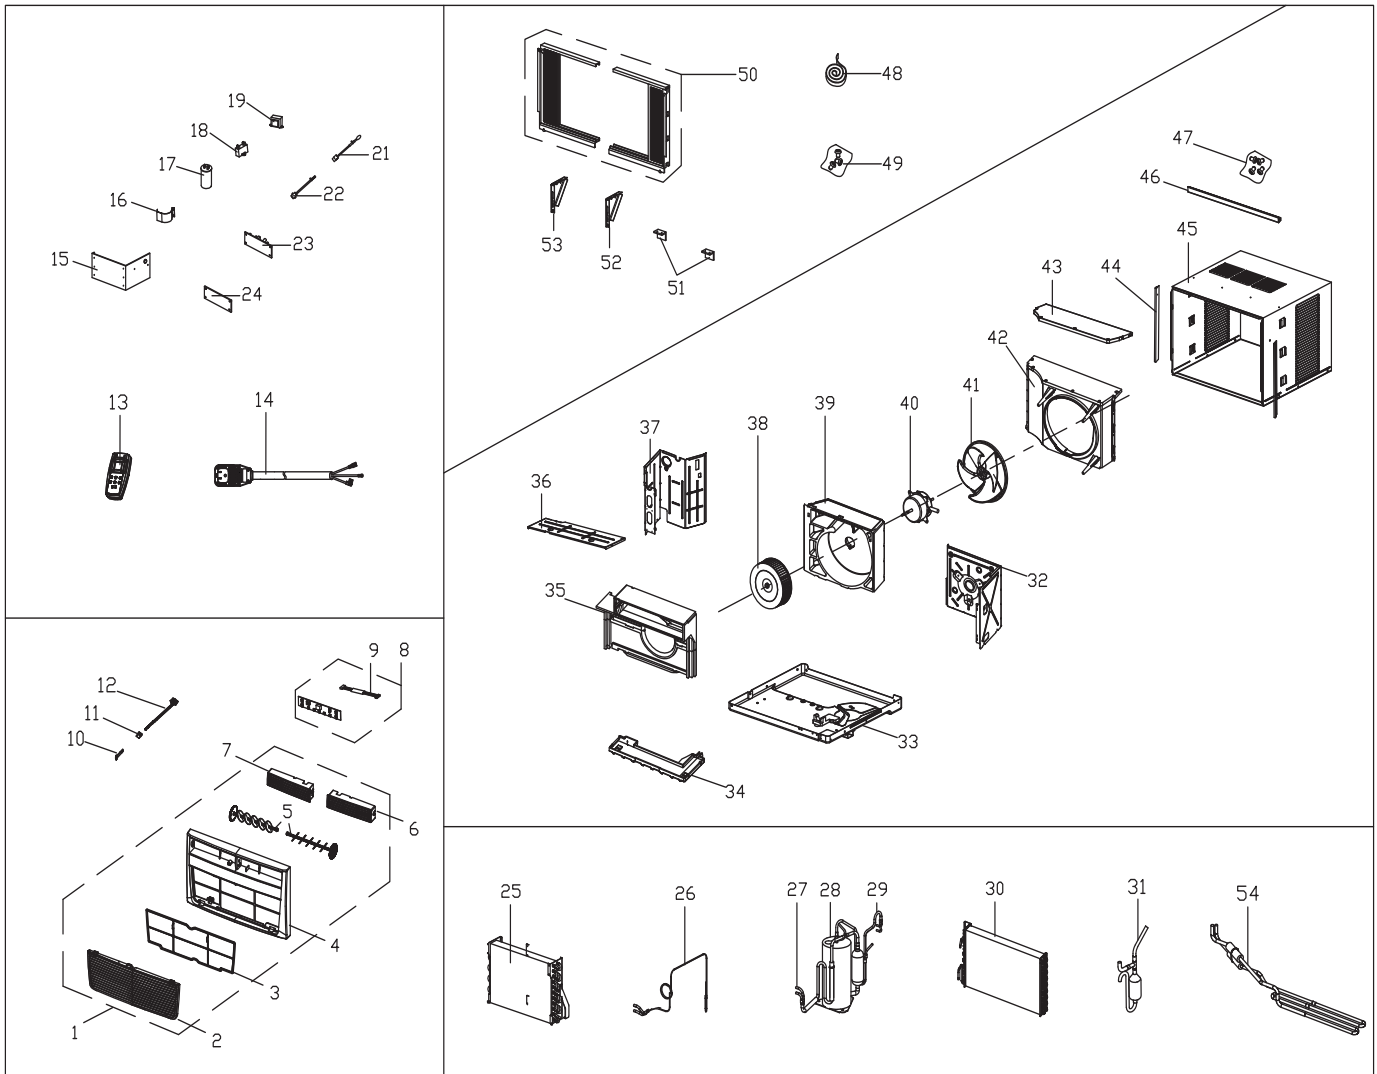

RECOMMENDED SPARE PARTS