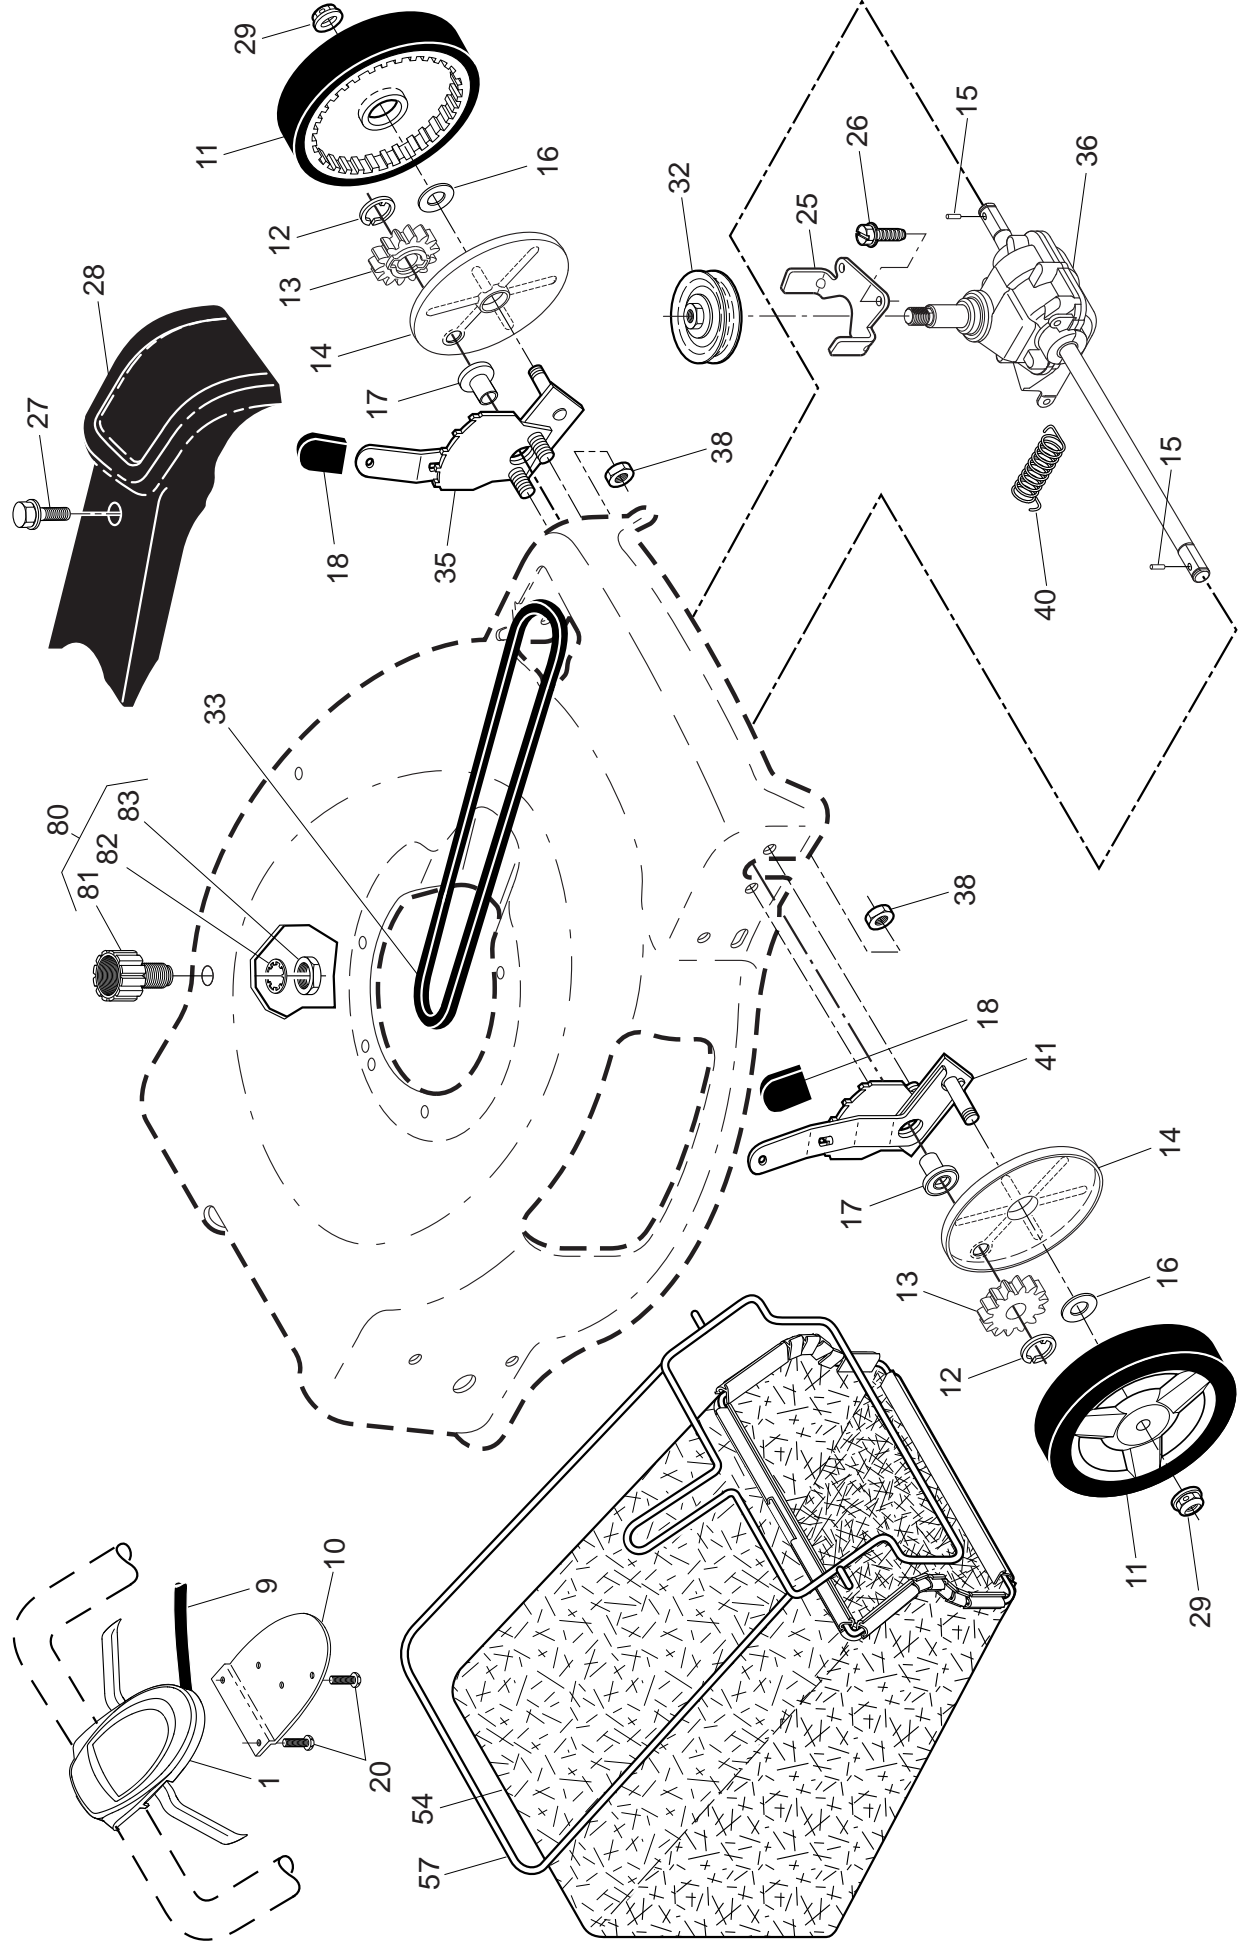

HUSQVARNA ROTARY LAWN MOWER -- MODEL NUMBER HU675FE (MFG. ID. NO. 96143009300)

HUSQVARNA ROTARY LAWN MOWER - - MODEL NUMBER HU675FE (MFG. ID. NO. 96143009300)

KEY PART NO.	PART NO.	DESCRIPTION	KEY PART NO.	PART NO.	DESCRIPTION
1	579 70 89-17	Drive Control Assembly (Includes Cable)	28	532 42 10-97	Drive Cover Assembly
9	532 43 16-49	Cable, Drive Control	29	532 40 91-48	Locknut, Hex
10	532 43 27-90	Bracket, Drive Control	32	532 44 32-62	Drive Pulley
11	532 41 10-81	Wheel & Tire Assembly, Front	33	532 42 66-09	V-Belt
12	812 00 00-58	E-Ring	35	532 43 11-44	Wheel Adjuster, Front, LH
13	532 40 38-49	Pinion	36	532 42 46-57	Gearcase Assembly, Complete
14	532 18 94-03	Dust Cover	38	532 19 17-30	Locknut, Hex 1/4-20
15	532 40 48-45	Pawl, Drive	40	532 40 65-58	Spring
16	532 06 77-25	Washer, Flat 3/8	41	532 43 11-42	Wheel Adjuster, Front, RH
18	532 70 10-37	Selector Knob	54	580 94 73-07	Grassbag
20	532 18 16-98	Screw	57	532 41 99-51	Frame, Grassbag
25	532 43 17-11	Belt Guide Bracket	80	532 42 11-14	Kit, Water Washout Assembly
26	532 16 34-09	Screw, Hi-Lo Thread #12 x 5/8	81	532 41 97-35	Fitting, Hose, Water Washout
27	532 17 52-62	Screw	82	532 41 55-85	Washer, Lock, Internal Tooth
			83	532 41 55-86	Locknut, Hex, with O-Ring

NOTE: All component dimensions given in U.S. inches. 1 inch = 25.4 mm

IMPORTANT: Use only Original Equipment Manufacturer (O.E.M.) replacement parts. Failure to do so could be hazardous, damage your lawn mower and void your warranty.