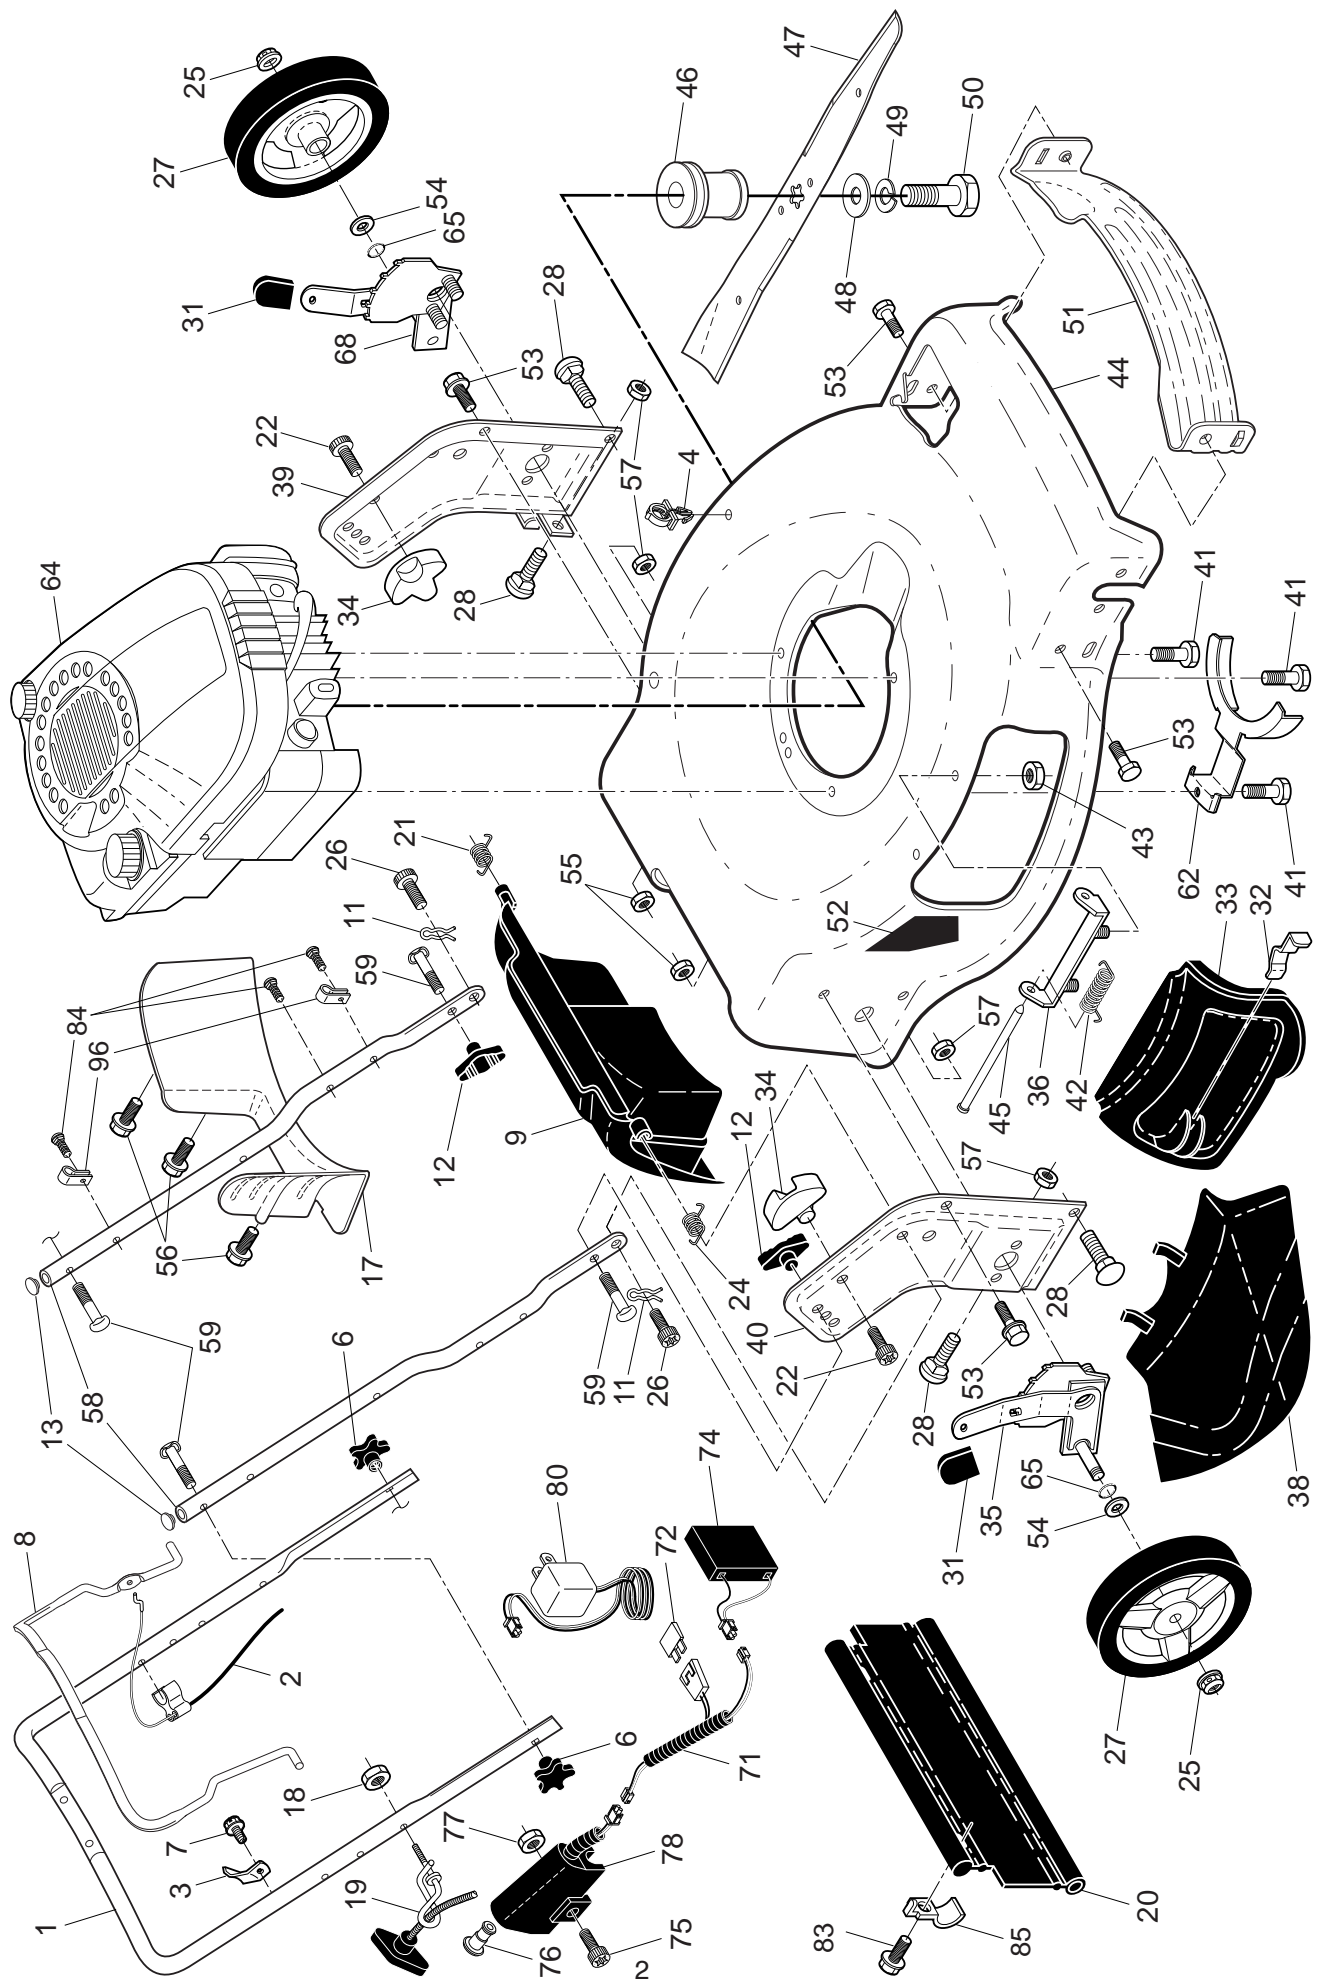

HUSQVARNA ROTARY LAWN MOWER -- MODEL NUMBER HU675FE (MFG. ID. NO. 96143009300)

HUSQVARNA ROTARY LAWN MOWER - - MODEL NUMBER HU675FE (MFG. ID. NO. 96143009300)

KEY NO.	PART NO.	DESCRIPTION	KEY NO.	PART NO.	DESCRIPTION
1	532 42 48-03	Upper Handle	45	532 17 56-50	Rod, Hinge
2	532 41 53-50	Cable, Engine Zone Control	46	532 42 17-82	Blade Adapter / Pulley
3	532 43 00-34	Bracket, Upstop	47	580 24 40-01	Blade, 22"
4	532 14 50-06	Guide, Cable	48	532 85 10-74	Washer, Hardened
6	532 18 23-98	Handle Knob, Star	49	532 85 02-63	Washer, Helical
7	532 17 88-48	Screw, Hex Washer Head #10-16 x 5/8	50	532 85 10-84	Screw, Machine, Hex Head 3/8-24 x 1-3/8 Grade 8
8	580 84 91-02	Control Bar	51	532 43 05-99	Front Baffle
9	532 43 13-90	Rear Door Assembly	52	532 40 47-63	Decal, Danger
11	532 42 55-75	Hairpin, Door/Handle Pivot	53	817 00 0-510	Screw 1/4-20 x 1/2
12	532 19 19-38	Handle Knob, Standard	54	532 08 83-48	Washer, Flat
13	532 43 75-16	Plug, Lower Handle Bar	55	532 19 17-30	Nut, Hex, Flanged 1/4-20
17	532 42 73-07	Rear Baffle	56	817 41 13-12	Screw, Hex Washer Head #13 x 3/4
18	532 13 20-04	Keps Locknut 1/4-20	57	532 15 53-77	Nut, Hex 3/8-16
19	532 19 47-88	Rope Guide	58	532 44 11-97	Bar, Lower Handle
20	532 42 91-57	Rear Skirt	59	532 19 15-74	Handle Bolt
21	532 41 99-49	Spring, Rear Door, LH, Black	62	532 43 50-59	Belt Retainer
22	532 14 18-41	Screw, Panhead, Torx #20	64	- - -	Engine, Briggs & Stratton, Model Number 126M05-0109-F1 (order parts from Engine manufacturer)
24	532 41 99-48	Spring, Rear Door, RH, Gray	65	532 19 74-80	O-Ring
25	532 40 91-48	Nut, Hex, Flanged	68	532 43 11-38	Wheel Adjuster, Rear, LH
26	532 41 99-45	Screw, Door/Handle Pivot	71	532 43 10-09	Warning Harness, Battery
27	532 41 08-31	Wheel & Tire Assembly, Rear	72	532 42 59-37	Fuse, 40 Amp
28	872 25 05-05	Bolt, Carriage 5/16-18 x 5/8	74	532 43 07-65	Battery
31	532 70 10-37	Selector Knob	75	532 44 66-94	Bolt M6 x 40
32	532 44 11-92	Latch, Mulcher Door	76	580 91 52-02	Starter Button
33	532 41 99-27	Mulcher Door	77	532 44 66-95	Nut, Hex M6
34	532 43 81-34	Pivot Bracket	78	580 60 92-01	Electric Start Assembly (Includes Switch Housing, Switch & Wiring Harness)
35	532 43 11-39	Wheel Adjuster, Rear, RH	80	532 42 86-26	Charger, Battery
36	532 17 57-35	Hinge Bracket Assembly	83	532 75 00-97	Screw
38	532 42 61-29	Discharge Deflector	84	532 42 81-24	Fastener, Push
39	581 35 37-02	Handle Bracket, LH	85	532 43 45-30	Mounting Bracket, Rear Skirt
40	581 35 36-02	Handle Bracket, RH	96	532 19 79-91	Clip, Cable
41	532 15 04-06	Screw, Dogpoint 3/8-16 x 1-1/8	- -	115 53 91-49	Operator's Manual, English / French
42	532 19 30-00	Spring, Torsion	- -	115 53 91-31	Operator's Manual, Spanish
43	532 19 17-30	Nut, Hex, Nylock			
44	581 69 08-01	Kit, Lawn Mower Housing			

NOTE: All component dimensions given in U.S. inches. 1 inch = 25.4 mm

IMPORTANT: Use only Original Equipment Manufacturer (O.E.M.) replacement parts. Failure to do so could be hazardous, damage your lawn mower and void your warranty.