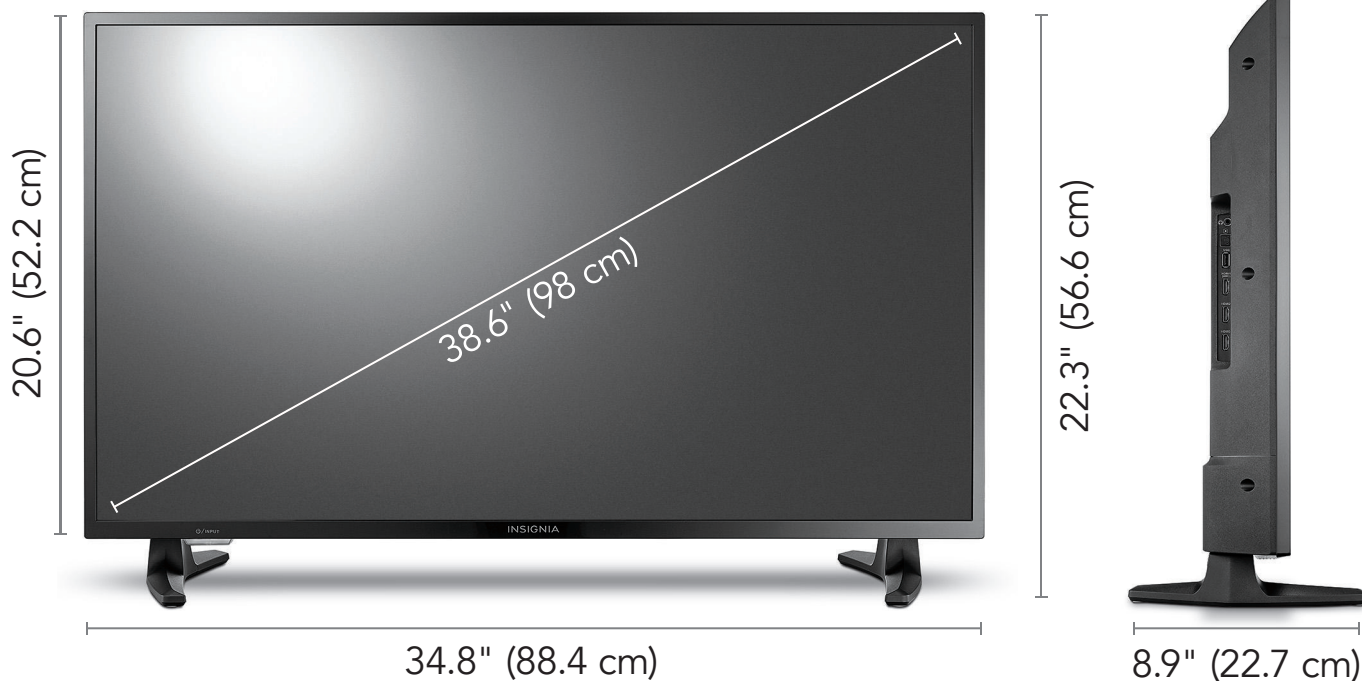

ACCESSORIES

- Voice Remote with Alexa & AAA batteries (2)
- Safety Sheet document
- Quick Setup Guide
- Online User Guide
- Power Cord

PRODUCT SPECIFICATION

WARRANTY—PARTS	1 YEAR LIMITED	PANEL RESOLUTION (HxV)	1920 × 1080	ANALOG AUDIO OUTPUT	YES
WARRANTY—LABOR	1 YEAR LIMITED	ASPECT RATIO	16:9	DIGITAL AUDIO OUTPUT (OPTICAL)	YES
DIMENSIONS (HxWxD) WITHOUT STAND	20.6 × 34.8 × 3.2" (52.2 × 88.4 × 8.1 cm)	CONTRAST RATIO (TYPICAL) PANEL	5,000:1	AUDIO ENHANCEMENT	DTS TruSurround
WEIGHT (W/O STAND)	15.9 lbs (7.2 kg)	COMB FILTER	3D Y/C DIGITAL	SPEAKERS (2)	5 WATTS/CHANNEL
DIMENSIONS (HxWxD) WITH STAND	22.3 × 34.8 × 8.9" (56.6 × 88.4 × 22.7 cm)	RESPONSE TIME (TYPICAL)	8 ms	OSD LANGUAGES	ENGLISH
WEIGHT (W/ STAND)	16.3 lbs (7.4 kg)	HORIZONTAL VIEWING ANGLE	178°	BUILT-IN WI-FI, ETHERNET	YES
SCREEN SIZE (DIAGONAL)	38.6 in (98 cm)	VERTICAL VIEWING ANGLE	178°	HDMI CEC	YES
PANEL	LCD	TUNER SUPPORTS	ATSC Tuner with Clear QAM; NTSC	GAME MODE	YES
PANEL BACKLIGHT TYPE	LED	HDMI INPUT	3	V-CHIP (VERSION 2.0)	YES
PANEL REFRESH RATE	60Hz	COMPOSITE VIDEO INPUT	1	SLEEP TIMER	YES
DISPLAY RESOLUTION	1080p	USB PORT (SUPPORTS JPEG)	1	TEXT TO SPEECH	YES
		ANTENNA/CABLE	1	VESA MOUNT (mm)	200 × 200
		HEADPHONE OUTPUT	YES	VESA MOUNT SCREWS	M4 × 16 mm

NS-39DF510NA19