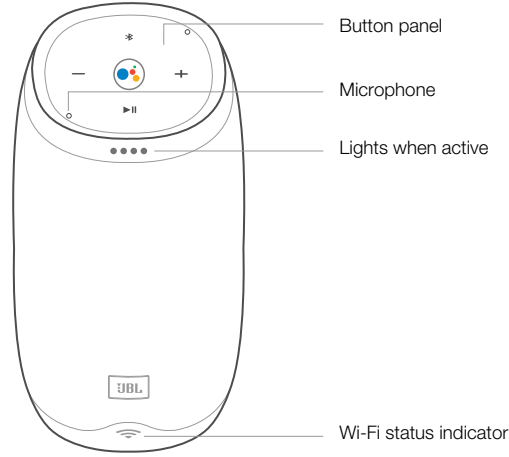

Link 10

Product Tour

Front

Top

Back

Micro USB cable

Get Started

Download and run the **Google Home app** on a phone or tablet.
Set up your JBL Link 10 in the **Google Home app**.

IPX 7 Waterproof

JBL Link 10 is IPX7 waterproof.

IPX7 waterproof is defined as the speaker can be immersed in water up to 1m for up to 30 minutes.

IMPORTANT: To ensure that the JBL Link 10 is waterproof, please remove all cable connections and tightly close the cap; exposing the JBL Link 10 to liquids without doing so may result in permanent damage to the speaker. And do not expose JBL Link 10 to water while charging, as doing so may result in permanent damage to the speaker or power source.

Specification

- Transducer: 2 x 40mm
- Output power: 2 x 8W
- Frequency response: 65Hz-20kHz
- Signal-to-noise ratio: >80dB
- Battery type: Lithium-ion Polymer (3.7V, 4000mAh)
- Battery charge time: 4 hours @5V 1A
- Music play time: up to 5 hours (varies by volume level and content)
- Wireless network: 802.11b/g/n/ac (2.4/5GHz)
- Bluetooth version: 4.2
- Supported audio formats: HE-AAC, LC-AAC, MP3, Vorbis, WAV (LPCM), FLAC, Opus
- Dimensions (Dia x H): 86 x 169 mm
- Weight: 710g