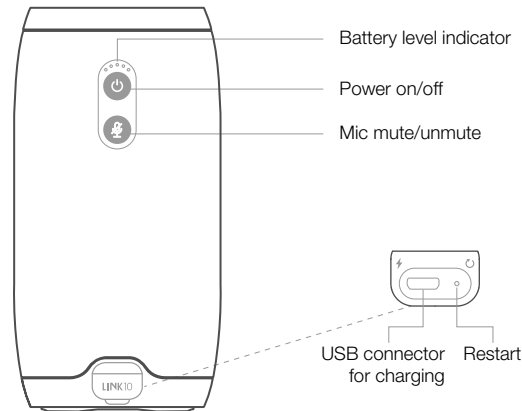

Link 10

Product Tour

Front

Top

Back

Micro USB cable

Get Started

Download and run the **Google Home app** on a phone or tablet.
Set up your JBL Link 10 in the **Google Home app**.

IPX 7 Waterproof

JBL Link 10 is IPX7 waterproof.

IPX7 waterproof is defined as the speaker can be immersed in water up to 1m for up to 30 minutes.

IMPORTANT: To ensure that the JBL Link 10 is waterproof, please remove all cable connections and tightly close the cap; exposing the JBL Link 10 to liquids without doing so may result in permanent damage to the speaker. And do not expose JBL Link 10 to water while charging, as doing so may result in permanent damage to the speaker or power source.

Specification

- Transducer: 2 x 40mm
- Output power: 2 x 8W
- Frequency response: 65Hz-20kHz
- Signal-to-noise ratio: >80dB
- Battery type: Lithium-ion Polymer (3.7V, 4000mAh)
- Battery charge time: 4 hours @5V 1A
- Music play time: up to 5 hours (varies by volume level and content)
- Wireless network: 802.11b/g/n/ac (2.4/5GHz)
- Bluetooth version: 4.2
- Supported audio formats: HE-AAC, LC-AAC, MP3, Vorbis, WAV (LPCM), FLAC, Opus
- Dimensions (Dia x H): 86 x 169 mm
- Weight: 710g