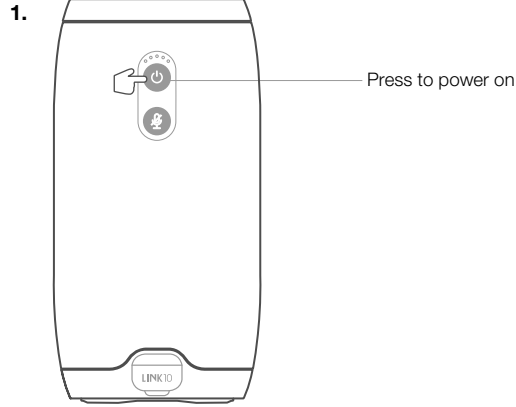

Link 10

Product Tour

Front

Top

Back

Micro USB cable

Get Started

Download and run the **Google Home app** on a phone or tablet.
Set up your JBL Link 10 in the **Google Home app**.

IPX 7 Waterproof

JBL Link 10 is IPX7 waterproof.

IPX7 waterproof is defined as the speaker can be immersed in water up to 1m for up to 30 minutes.

IMPORTANT: To ensure that the JBL Link 10 is waterproof, please remove all cable connections and tightly close the cap; exposing the JBL Link 10 to liquids without doing so may result in permanent damage to the speaker. And do not expose JBL Link 10 to water while charging, as doing so may result in permanent damage to the speaker or power source.

Specification

- Transducer: 2 x 40mm
- Output power: 2 x 8W
- Frequency response: 65Hz-20kHz
- Signal-to-noise ratio: >80dB
- Battery type: Lithium-ion Polymer (3.7V, 4000mAh)
- Battery charge time: 4 hours @5V 1A
- Music play time: up to 5 hours (varies by volume level and content)
- Wireless network: 802.11b/g/n/ac (2.4/5GHz)
- Bluetooth version: 4.2
- Supported audio formats: HE-AAC, LC-AAC, MP3, Vorbis, WAV (LPCM), FLAC, Opus
- Dimensions (Dia x H): 86 x 169 mm
- Weight: 710g