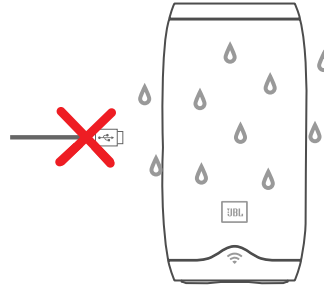

Link 10

Product Tour

Front

Top

Back

Micro USB cable

Get Started

Download and run the **Google Home app** on a phone or tablet.
Set up your JBL Link 10 in the **Google Home app**.

IPX 7 Waterproof

JBL Link 10 is IPX7 waterproof.

IPX7 waterproof is defined as the speaker can be immersed in water up to 1m for up to 30 minutes.

IMPORTANT: To ensure that the JBL Link 10 is waterproof, please remove all cable connections and tightly close the cap; exposing the JBL Link 10 to liquids without doing so may result in permanent damage to the speaker. And do not expose JBL Link 10 to water while charging, as doing so may result in permanent damage to the speaker or power source.