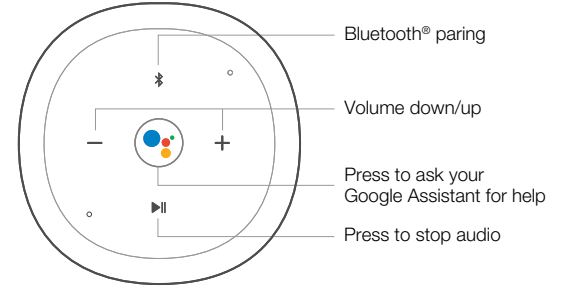

Link 10

Product Tour

Front

Top

Back

Micro USB cable

Get Started

Download and run the **Google Home app** on a phone or tablet.
Set up your JBL Link 10 in the **Google Home app**.

IPX 7 Waterproof

JBL Link 10 is IPX7 waterproof.

IPX7 waterproof is defined as the speaker can be immersed in water up to 1m for up to 30 minutes.

IMPORTANT: To ensure that the JBL Link 10 is waterproof, please remove all cable connections and tightly close the cap; exposing the JBL Link 10 to liquids without doing so may result in permanent damage to the speaker. And do not expose JBL Link 10 to water while charging, as doing so may result in permanent damage to the speaker or power source.

Specification

- Transducer: 2 x 40mm
- Output power: 2 x 8W
- Frequency response: 65Hz-20kHz
- Signal-to-noise ratio: >80dB
- Battery type: Lithium-ion Polymer (3.7V, 4000mAh)
- Battery charge time: 4 hours @5V 1A
- Music play time: up to 5 hours (varies by volume level and content)
- Wireless network: 802.11b/g/n/ac (2.4/5GHz)
- Bluetooth version: 4.2
- Supported audio formats: HE-AAC, LC-AAC, MP3, Vorbis, WAV (LPCM), FLAC, Opus
- Dimensions (Dia x H): 86 x 169 mm
- Weight: 710g