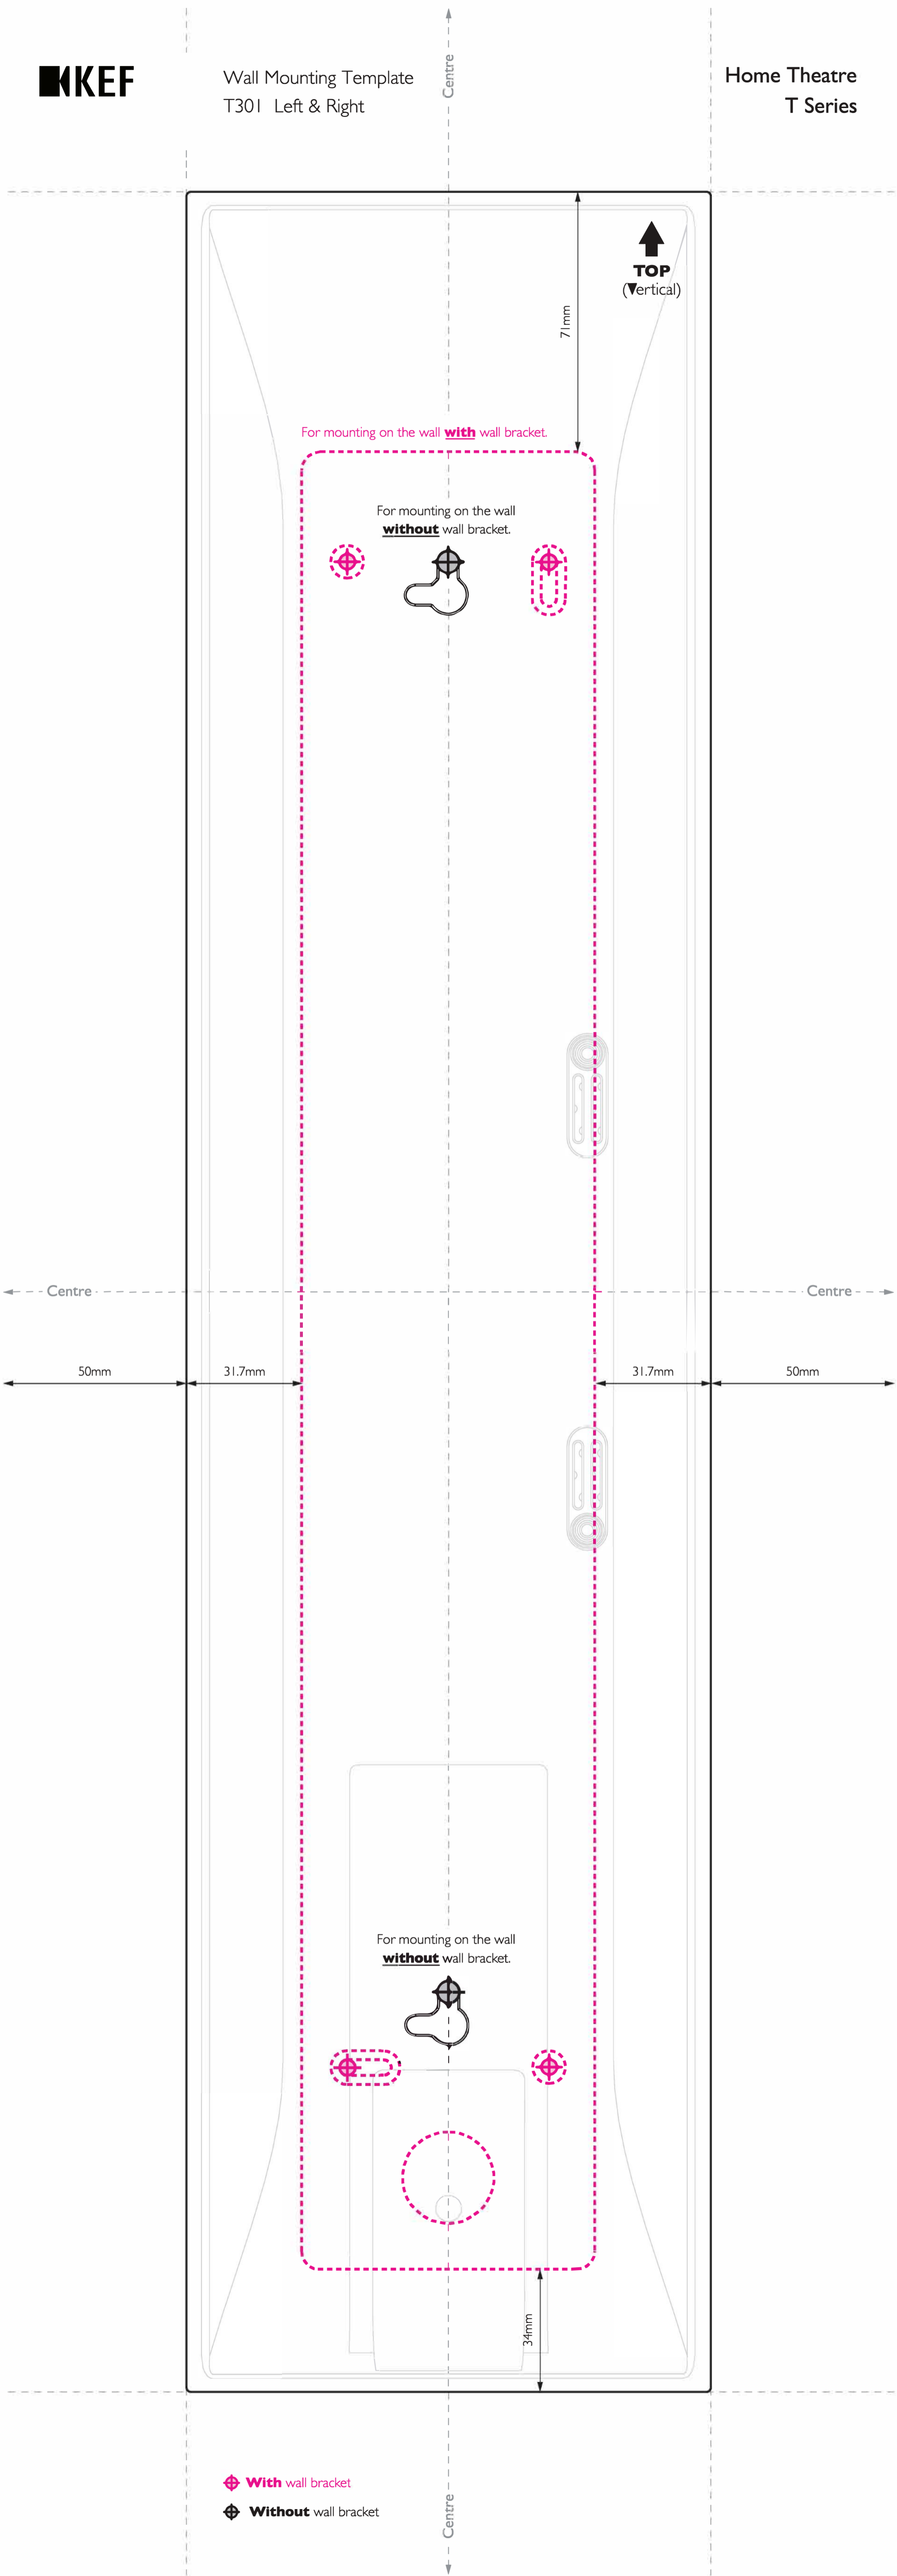

Wall Mounting Template
T101 Left & Right

Home Theatre
T Series

 **With** wall bracket

 **Without** wall bracket

Wall Mounting Template
T101c Centre

Home Theatre
T Series

⊕ With wall bracket
⊖ Without wall bracket

Wall Mounting Template
T301c Centre

Home Theatre
T Series

- ◆ With wall bracket
- ◆ Without wall bracket