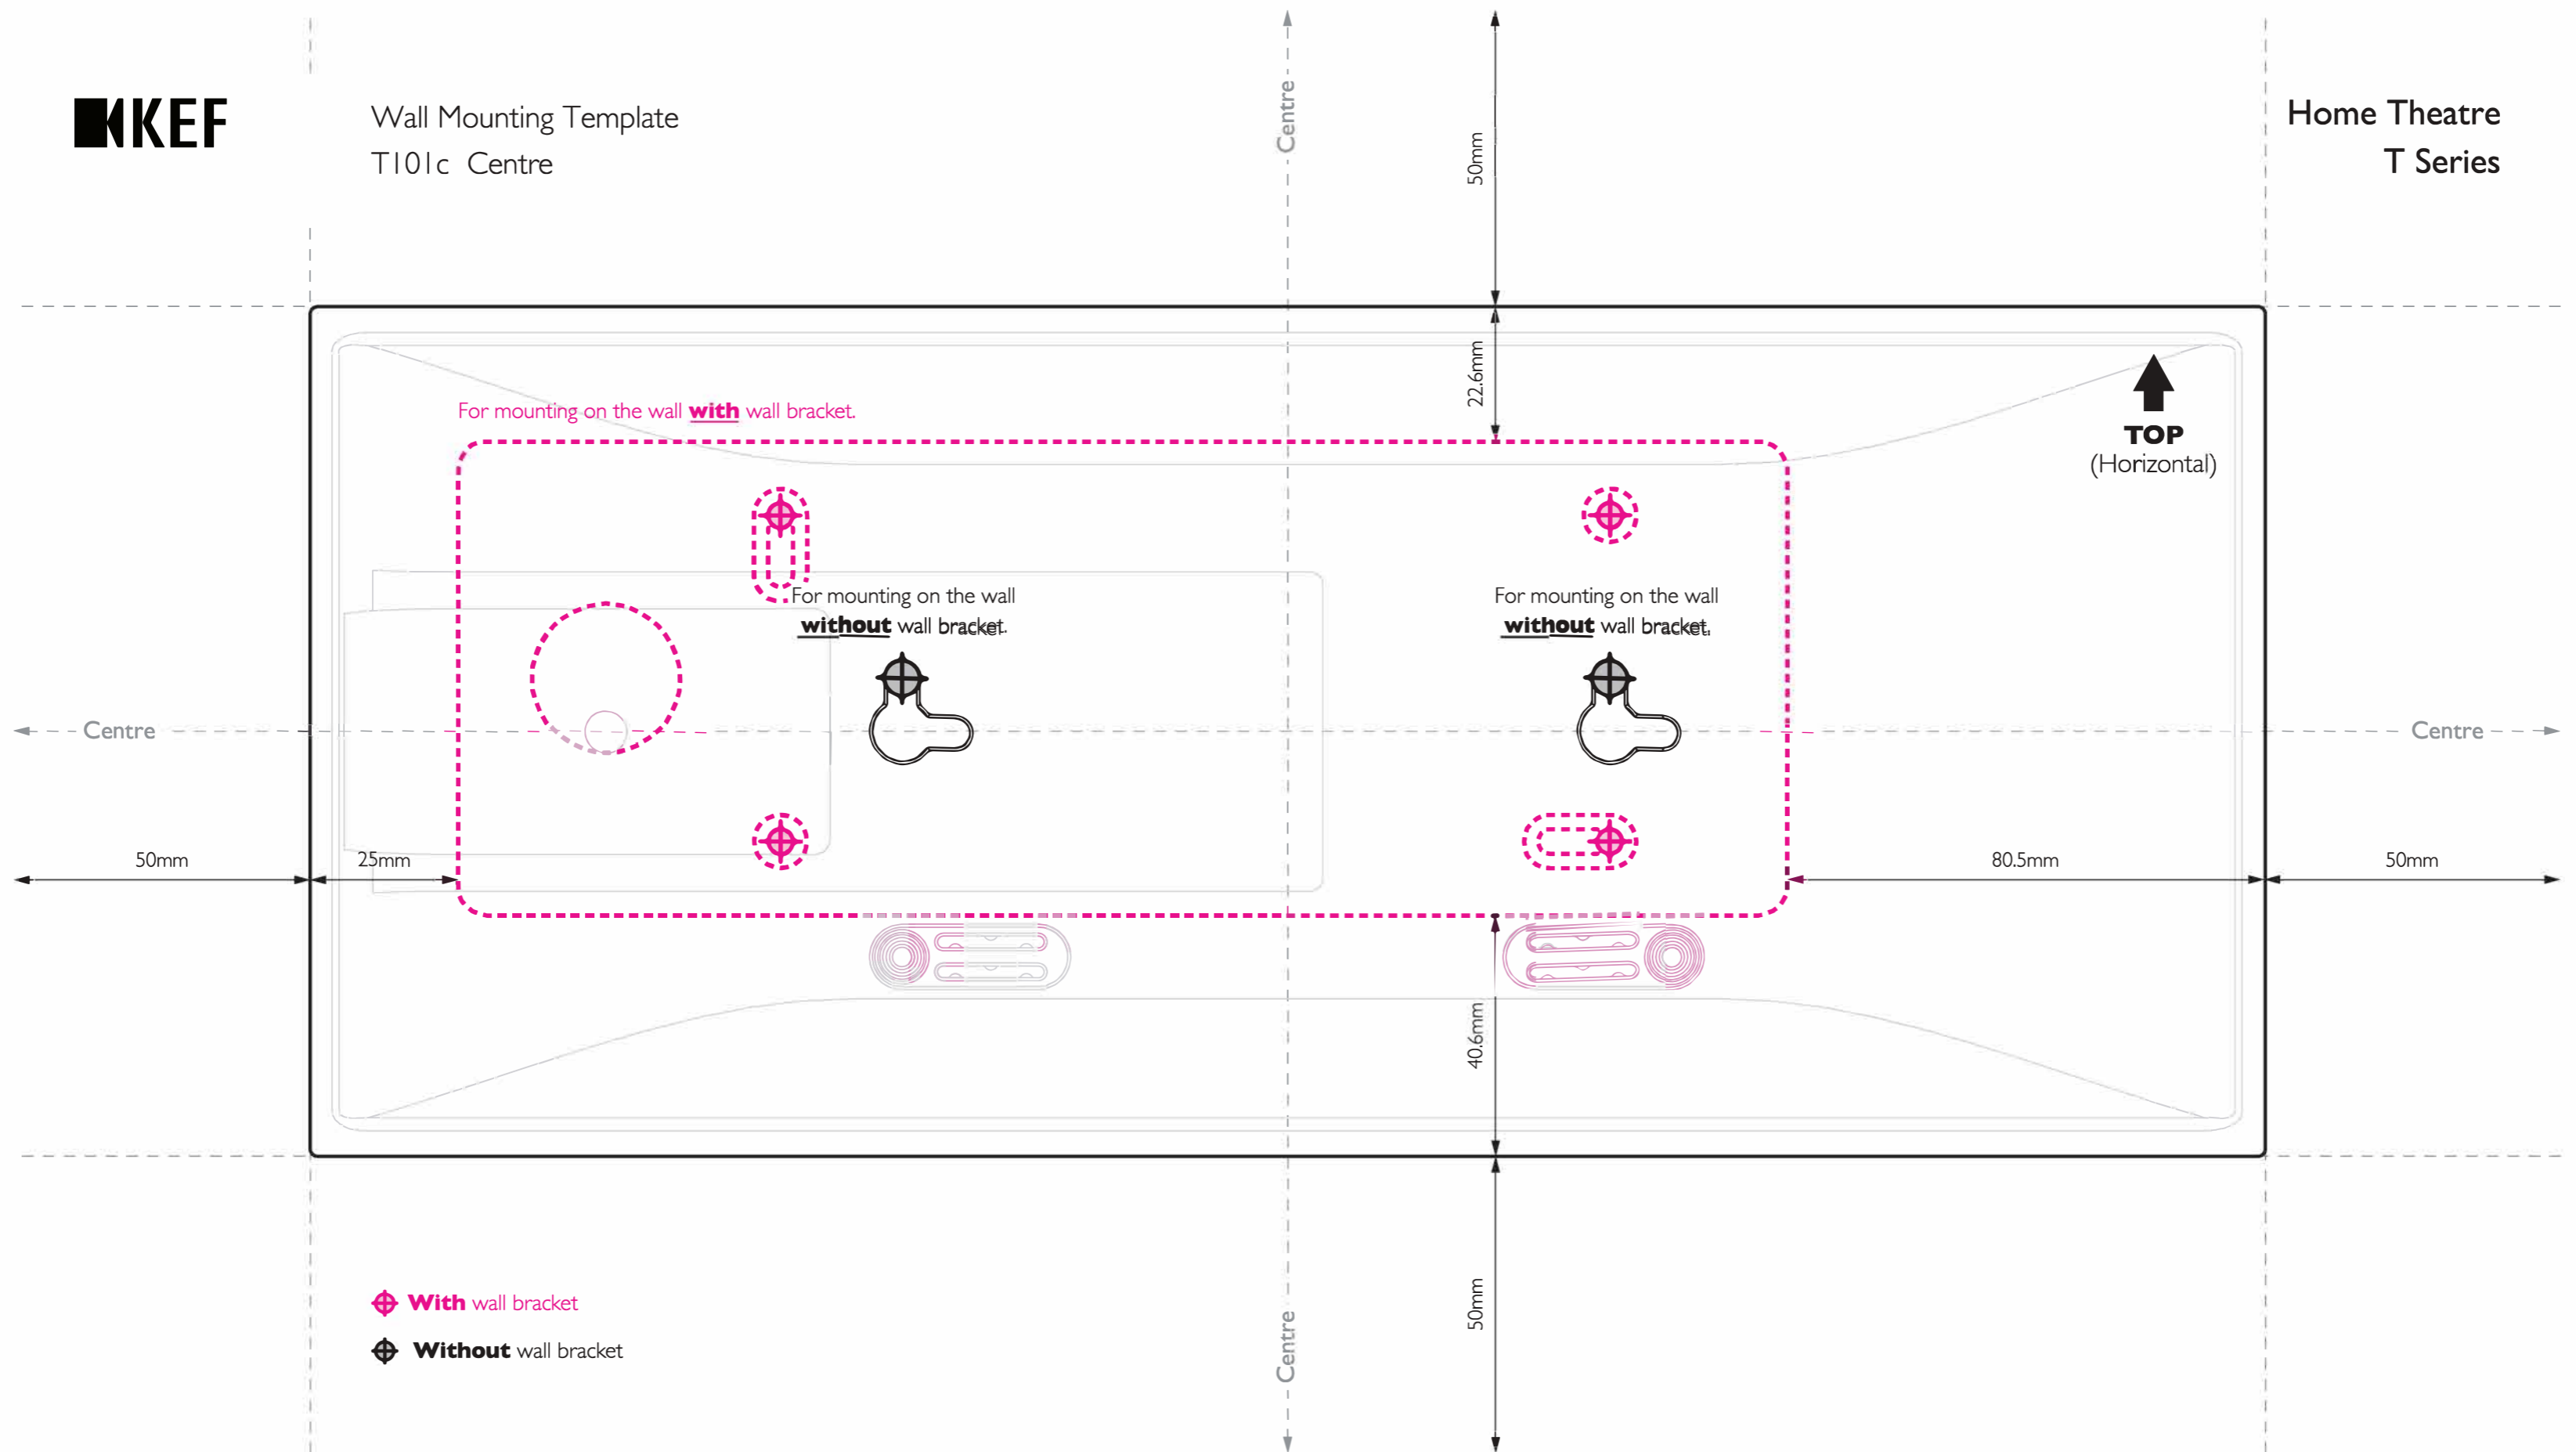

Wall Mounting Template
T101 Left & Right

Home Theatre
T Series

 **With** wall bracket

 **Without** wall bracket

Wall Mounting Template
T101c Centre

Home Theatre
T Series

⊕ With wall bracket
⊖ Without wall bracket

Wall Mounting Template
T301c Centre

Home Theatre
T Series

- ◆ With wall bracket
- ◆ Without wall bracket