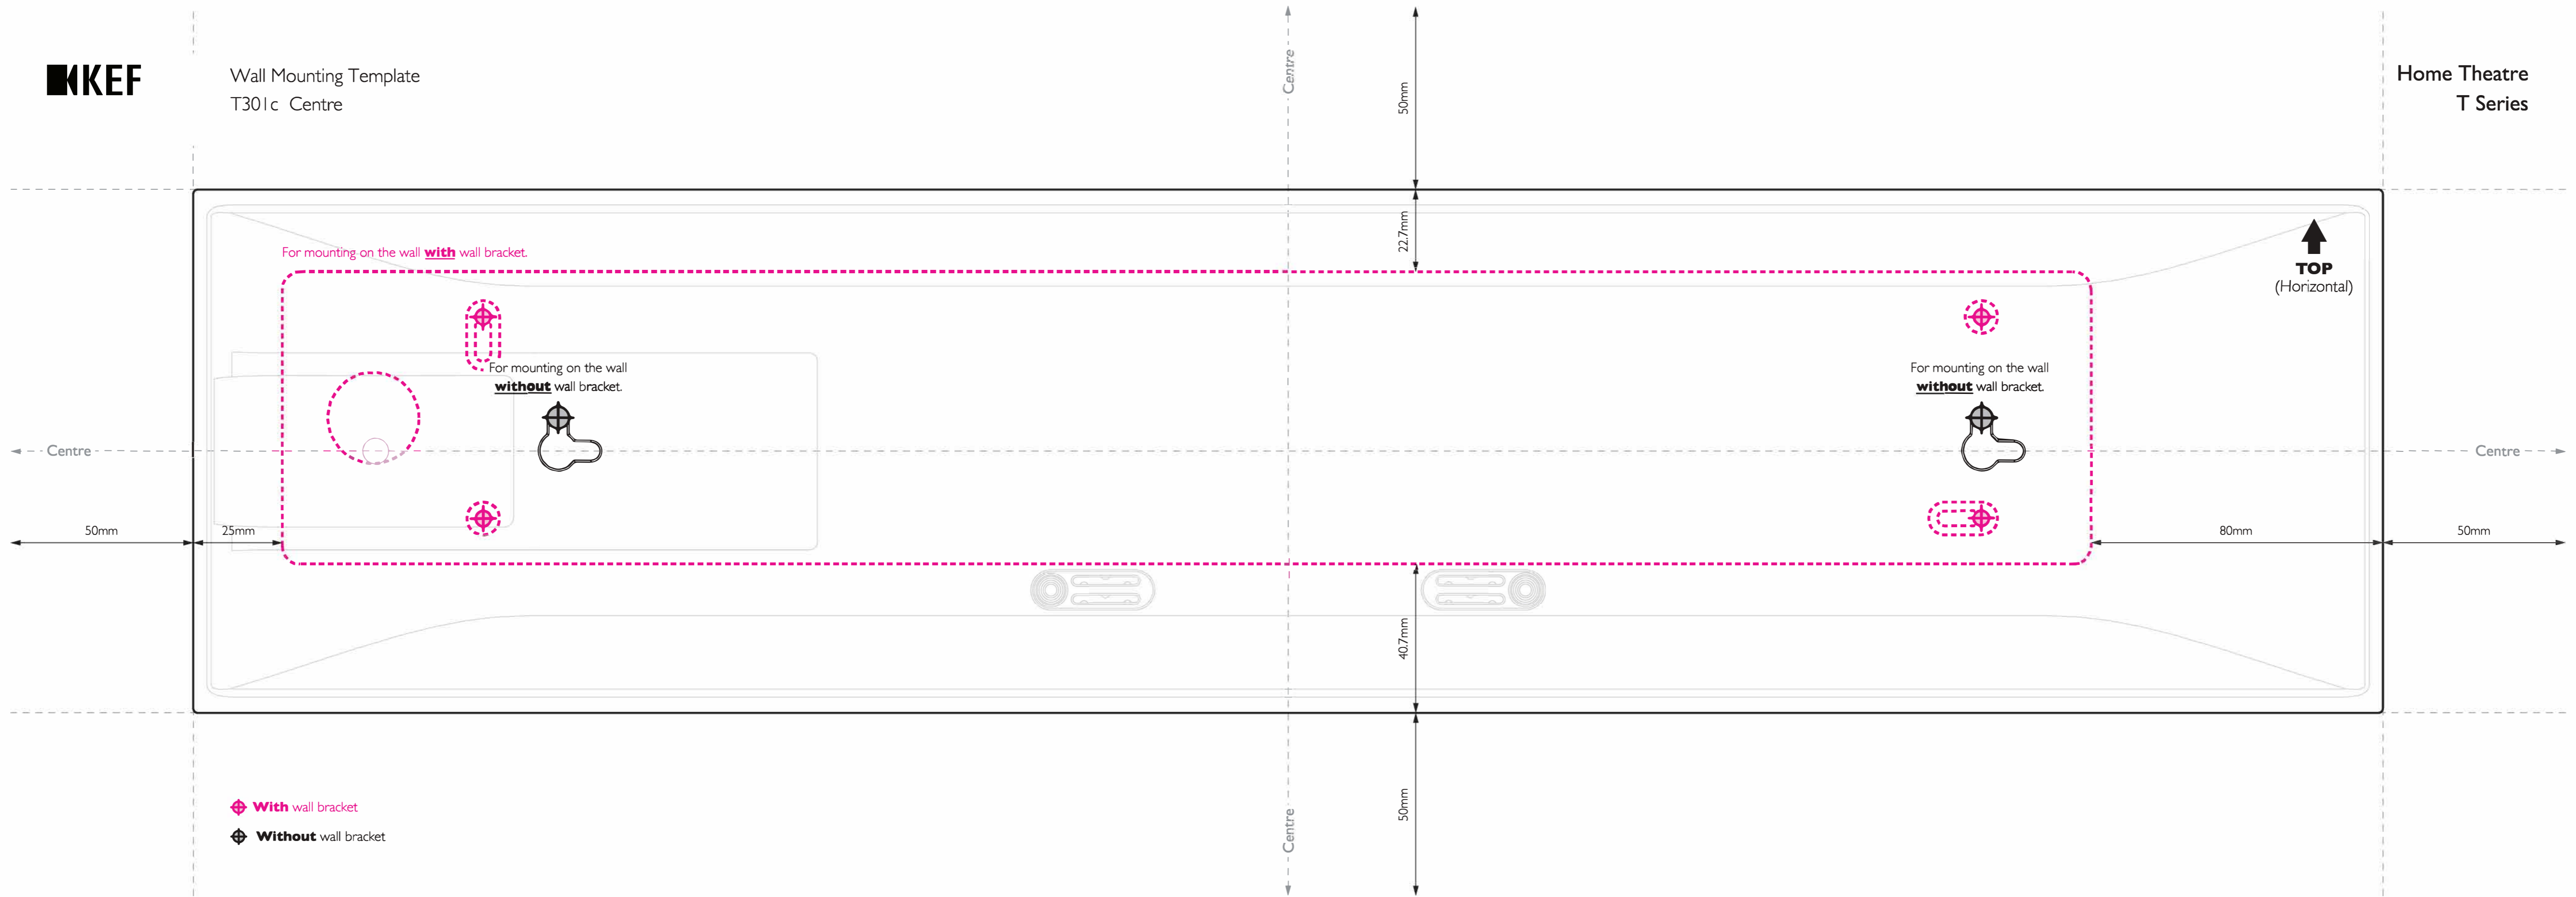

Wall Mounting Template
T101 Left & Right

Home Theatre
T Series

 **With** wall bracket

 **Without** wall bracket

Wall Mounting Template
T101c Centre

Home Theatre
T Series

⊕ With wall bracket
⊖ Without wall bracket

Wall Mounting Template
T301c Centre

Home Theatre
T Series

- ◆ With wall bracket
- ◆ Without wall bracket