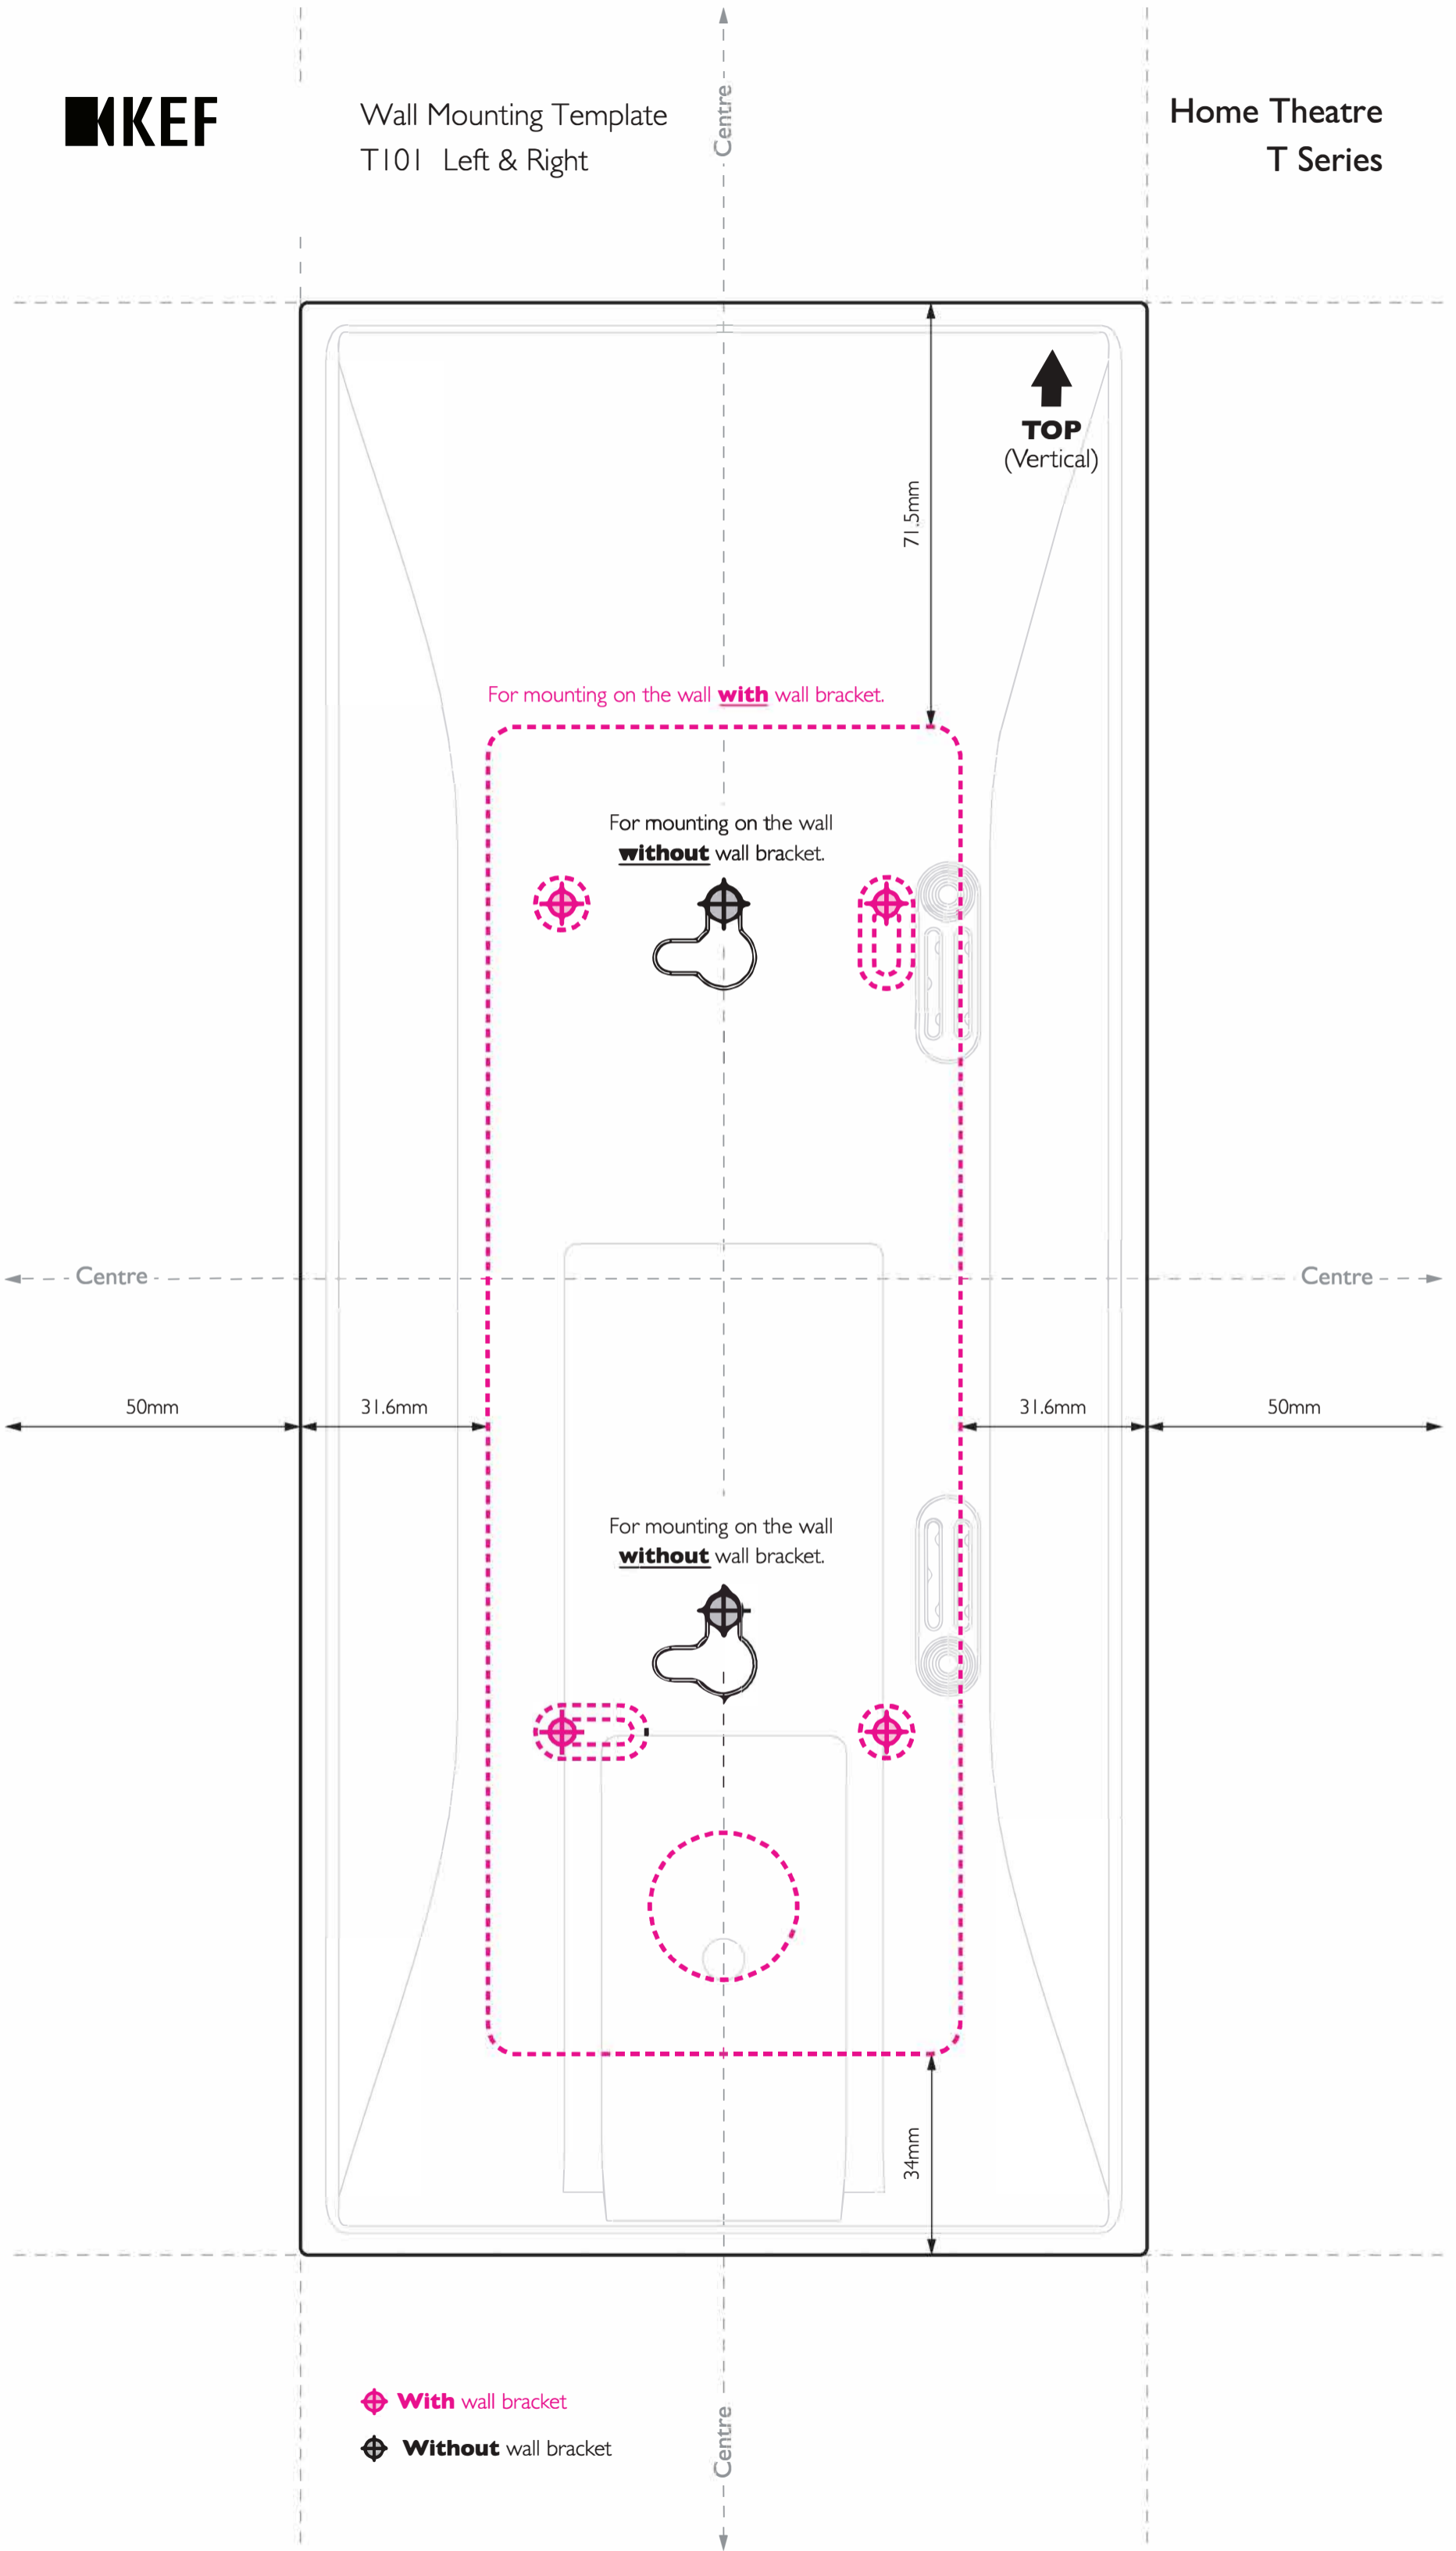

Wall Mounting Template
T101 Left & Right

Home Theatre
T Series

 **With** wall bracket

 **Without** wall bracket

Wall Mounting Template
T101c Centre

Home Theatre
T Series

⊕ With wall bracket
⊖ Without wall bracket

Wall Mounting Template
T301c Centre

Home Theatre
T Series

- ◆ With wall bracket
- ◆ Without wall bracket