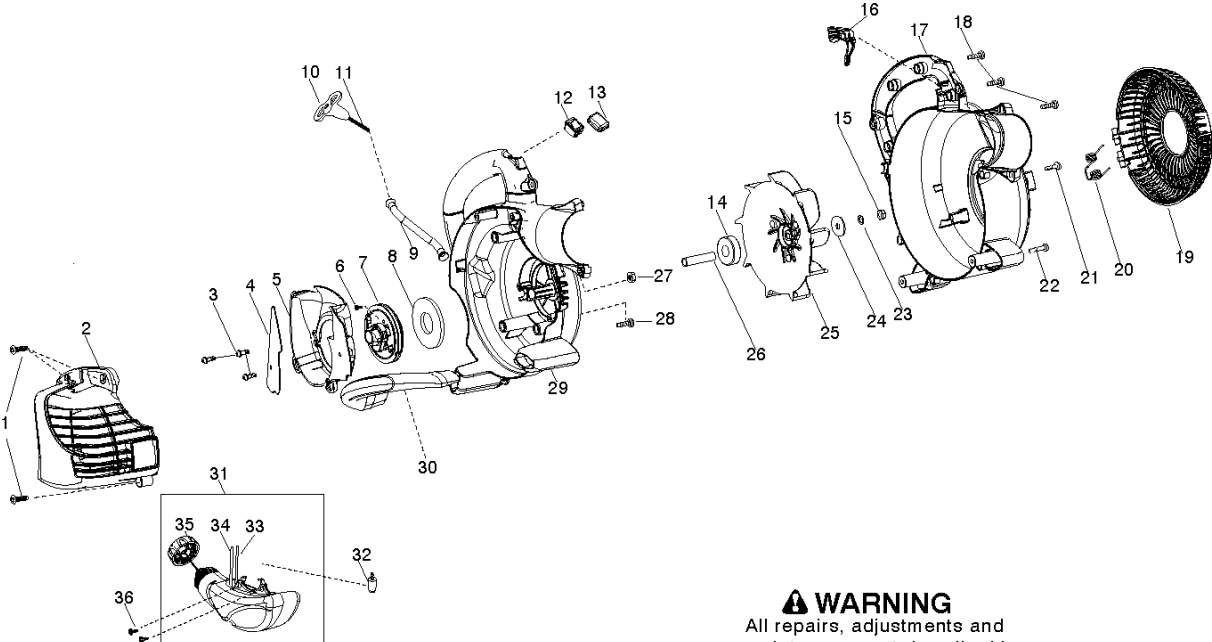

SPARE PARTS LIST

BLOWERS

BVM200, 967281501, 2015-09

⚠ WARNING
All repairs, adjustments and maintenance not described in the Operator's Manual must be performed by Qualified Service Personnel.

ATTACHMENTS

BVM200, 967281501, 2015-09

Ref	Part No	Description	Remark	QTY KIT
1	545 10 05-01	TUBE BLOWER UPPER W BLACK		1
2	545 10 06-01	TUBE BLOWER LOW RND BLACK		1
3	545 15 12-01	NOZZLE BLK HI SPEED ADAPTOR		1

⚠ WARNING

All repairs, adjustments and maintenance not described in the Operator's Manual must be performed by Qualified Service Personnel.

ENGINE

BVM200, 967281501, 2015-09

Ref	Part No	Description	Remark	QTY	KIT
1	525 59 28-01	MUFFLER		1	2,3,4
2	530 05 89-82	BOLT		1	
3	545 08 18-32	GASKET KIT		1	39
4	545 09 88-01	HEAT SHIELD		1	
5	586 22 47-01	CYLINDER		1	
6	530 01 59-53	SCREW		1	
7	952 03 02-49	SPARK PLUG		1	
8	545 08 49-01	ADAPTER CARBURETOR		1	
9	530 01 64-41	SCREW		1	
10	545 11 55-01	LINKAGE THROTTLE W		1	
11	585 71 36-01	KIT		1	12,17
12	545 15 71-05	CHOKE LEVER		1	
13	545 13 93-02	BOX		1	
14	530 01 64-28	SCREW		1	
15	545 14 65-01	FOAM AIR FILTER		1	
16	545 13 92-01	AIRBOX COVER BLK		1	
17	530 03 54-97	PURGE BULB-188-16		1	
18	545 08 18-32	GASKET KIT		1	39
19	545 08 18-32	GASKET KIT		1	39
20	588 27 29-01	PISTON		1	
21	588 27 30-01	PISTON RING		1	
22	530 01 51-62	CIRCLIP		1	
23	545 08 18-65	CONNECTING ROD ASSY		1	
24	530 03 92-29	IGNITION MODULE		1	
25	530 01 63-57	SCREW		1	
26	545 12 76-01	HARNESS		1	
27	545 08 18-32	GASKET KIT		1	39
28	530 01 58-28	WASHER		1	
29	530 05 41-15	FLYWHEEL		1	
30	530 01 59-41	CLIP		1	
31	530 05 57-28	BEARING		1	
32	530 01 92-64	SEAL		1	
33	530 03 21-25	BEARING		1	
34	530 01 25-82	CRANKCASE		1	31,32,33
35	579 01 27-01	KIT		1	30,34
36	545 08 18-32	GASKET KIT		1	37,39
37	530 05 79-54	PLUG		1	36
38	530 01 63-86	SCREW		1	
39	545 08 18-32	GASKET KIT		1	3,18,19, 27,36