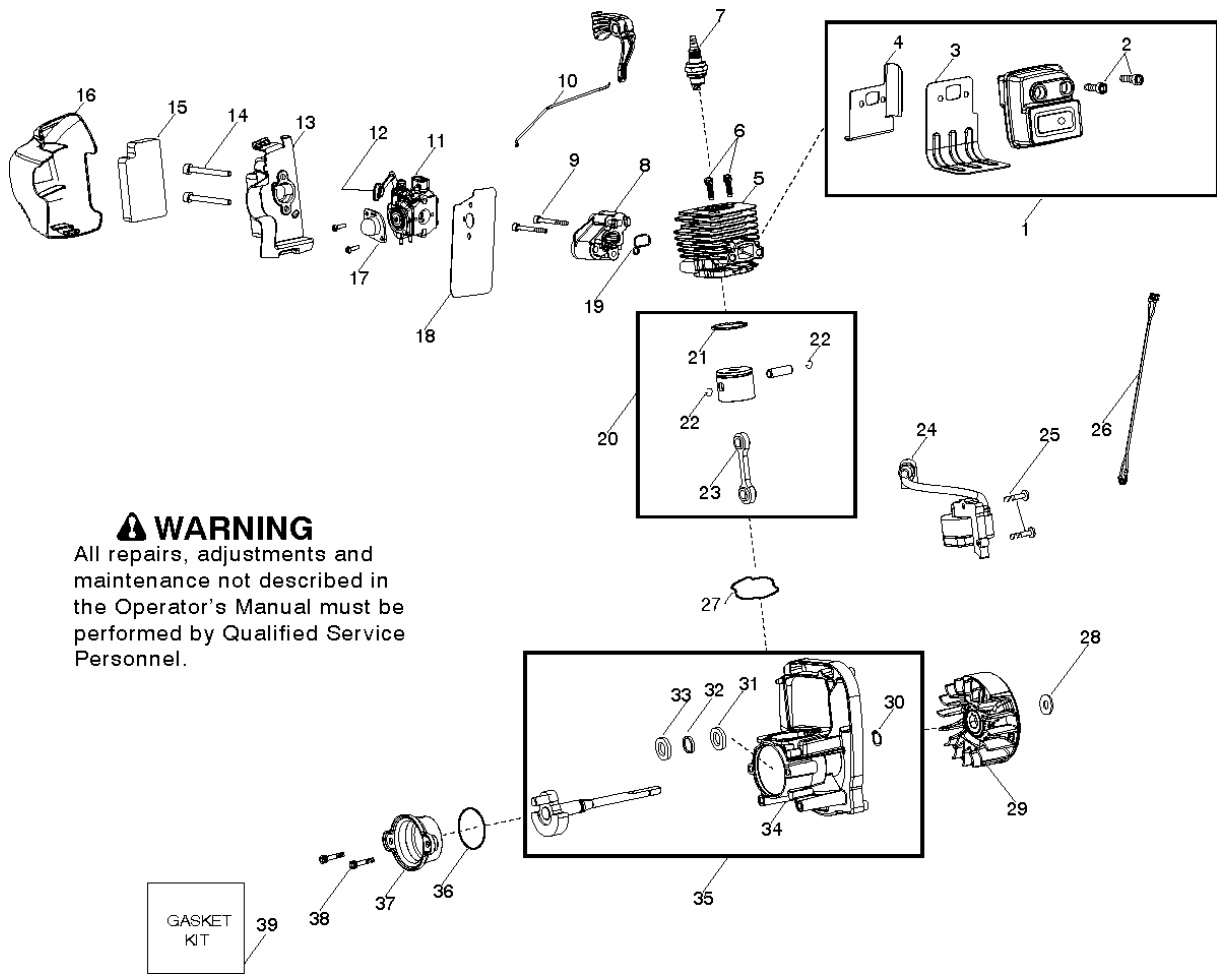

SPARE PARTS LIST

BLOWERS

BVM200, 967281501, 2015-09

⚠ WARNING
All repairs, adjustments and maintenance not described in the Operator's Manual must be performed by Qualified Service Personnel.

ATTACHMENTS

BVM200, 967281501, 2015-09

Ref	Part No	Description	Remark	QTY KIT
1	545 10 05-01	TUBE BLOWER UPPER W BLACK		1
2	545 10 06-01	TUBE BLOWER LOW RND BLACK		1
3	545 15 12-01	NOZZLE BLK HI SPEED ADAPTOR		1

⚠ WARNING

All repairs, adjustments and maintenance not described in the Operator's Manual must be performed by Qualified Service Personnel.

ENGINE

BVM200, 967281501, 2015-09

Ref	Part No	Description	Remark	QTY	KIT
1	525 59 28-01	MUFFLER		1	2,3,4
2	530 05 89-82	BOLT		1	
3	545 08 18-32	GASKET KIT		1	39
4	545 09 88-01	HEAT SHIELD		1	
5	586 22 47-01	CYLINDER		1	
6	530 01 59-53	SCREW		1	
7	952 03 02-49	SPARK PLUG		1	
8	545 08 49-01	ADAPTER CARBURETOR		1	
9	530 01 64-41	SCREW		1	
10	545 11 55-01	LINKAGE THROTTLE W		1	
11	585 71 36-01	KIT		1	12,17
12	545 15 71-05	CHOKE LEVER		1	
13	545 13 93-02	BOX		1	
14	530 01 64-28	SCREW		1	
15	545 14 65-01	FOAM AIR FILTER		1	
16	545 13 92-01	AIRBOX COVER BLK		1	
17	530 03 54-97	PURGE BULB-188-16		1	
18	545 08 18-32	GASKET KIT		1	39
19	545 08 18-32	GASKET KIT		1	39
20	588 27 29-01	PISTON		1	
21	588 27 30-01	PISTON RING		1	
22	530 01 51-62	CIRCLIP		1	
23	545 08 18-65	CONNECTING ROD ASSY		1	
24	530 03 92-29	IGNITION MODULE		1	
25	530 01 63-57	SCREW		1	
26	545 12 76-01	HARNESS		1	
27	545 08 18-32	GASKET KIT		1	39
28	530 01 58-28	WASHER		1	
29	530 05 41-15	FLYWHEEL		1	
30	530 01 59-41	CLIP		1	
31	530 05 57-28	BEARING		1	
32	530 01 92-64	SEAL		1	
33	530 03 21-25	BEARING		1	
34	530 01 25-82	CRANKCASE		1	31,32,33
35	579 01 27-01	KIT		1	30,34
36	545 08 18-32	GASKET KIT		1	37,39
37	530 05 79-54	PLUG		1	36
38	530 01 63-86	SCREW		1	
39	545 08 18-32	GASKET KIT		1	3,18,19, 27,36