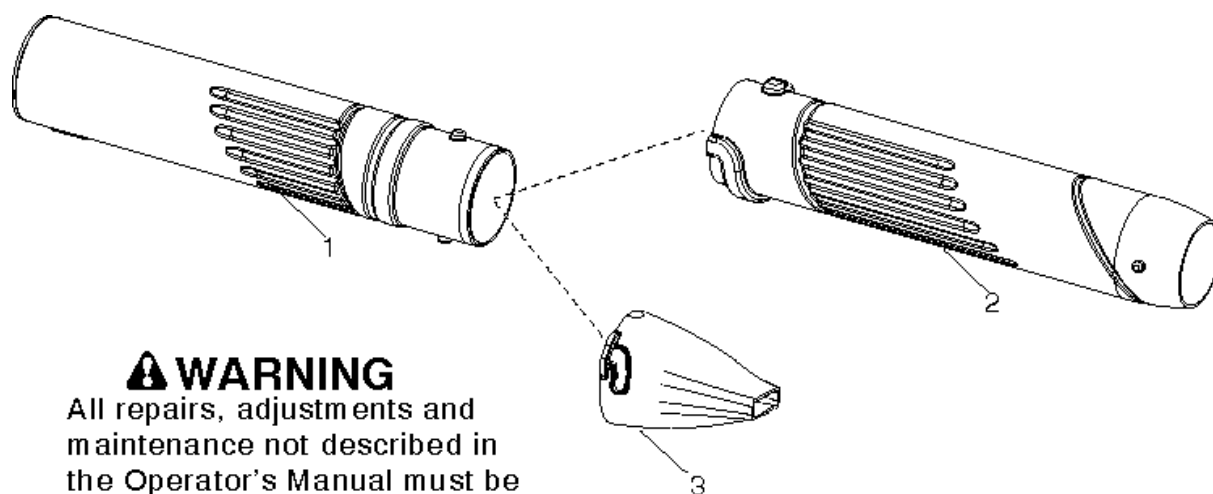

SPARE PARTS LIST

BLOWERS

BVM200, 967281501, 2015-09

⚠ WARNING
All repairs, adjustments and maintenance not described in the Operator's Manual must be performed by Qualified Service Personnel.

ATTACHMENTS

BVM200, 967281501, 2015-09

Ref	Part No	Description	Remark	QTY KIT
1	545 10 05-01	TUBE BLOWER UPPER W BLACK		1
2	545 10 06-01	TUBE BLOWER LOW RND BLACK		1
3	545 15 12-01	NOZZLE BLK HI SPEED ADAPTOR		1

⚠ WARNING

All repairs, adjustments and maintenance not described in the Operator's Manual must be performed by Qualified Service Personnel.