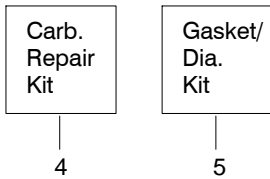

✓ = NEW PART NUMBER FOR THIS IPL * = REFER TO THE SERVICE REFERENCE INDICATED FOR MORE INFORMATION. (LOCATED AT END OF IPL)

Carburetor Assembly – WT529 – #530071345

Carburetor Assembly – WT610 – #530071492