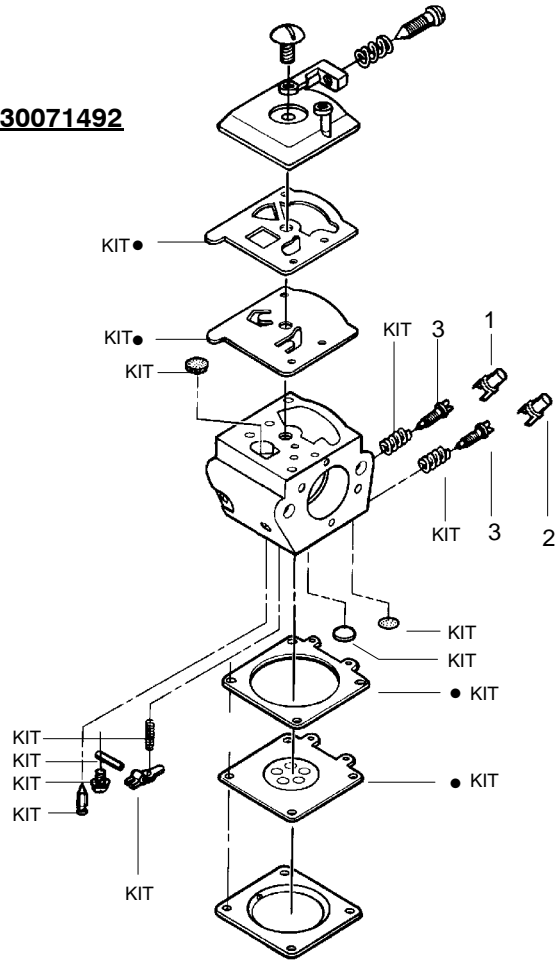

Carburetor Assembly – WT529 – #530071345

Carburetor Assembly – WT610 – #530071492

Ref.	Part No.	Description
1.	530038479	Limiters Cap – High (Brown)
2.	530038478	Limiters Cap – Low (Tan)
3.	530035523	Needle – High/Low Speed
4.	530069825	Carburetor Repair Kit (KIT = Indicates Contents)
5.	530069844	Gasket Diaphragm Kit (● Indicates Contents)

Kit - Carburetor Assembly No. 530071693 - WT-657

Note: No Repair kits are available for this carburetor, please order the complete assembly part number 530-071693 - WT-657