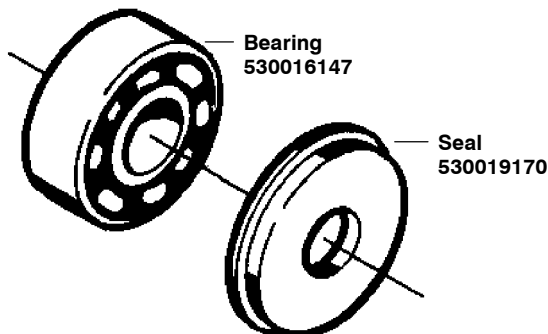

***** **Service Reference** *****

Standard Guide Bar

Quick Adjust Guide Bar

***** **Service Reference** *****

When ordering a new carburetor assembly, please refer to the model number listed on the carburetor (such as, WT-529) and order accordingly.

***** **Service Reference** *****

If your saw has the separate bearing and seal please order both the 530016147 bearing and the 530019170 seal. If your saw has the one piece bearing/seal assembly please order the 530056363 bearing/seal assy.
(Please Note : The different styles will not interchange.)

TWO PIECE STYLE

ONE PIECE STYLE

✓ = NEW PART NUMBER FOR THIS IPL * = REFER TO THE SERVICE REFERENCE INDICATED FOR MORE INFORMATION. (LOCATED AT END OF IPL)
 ● = THESE PARTS ARE ILLUSTRATED FOR CLARITY. ORDER COMPLETE ASSEMBLY.