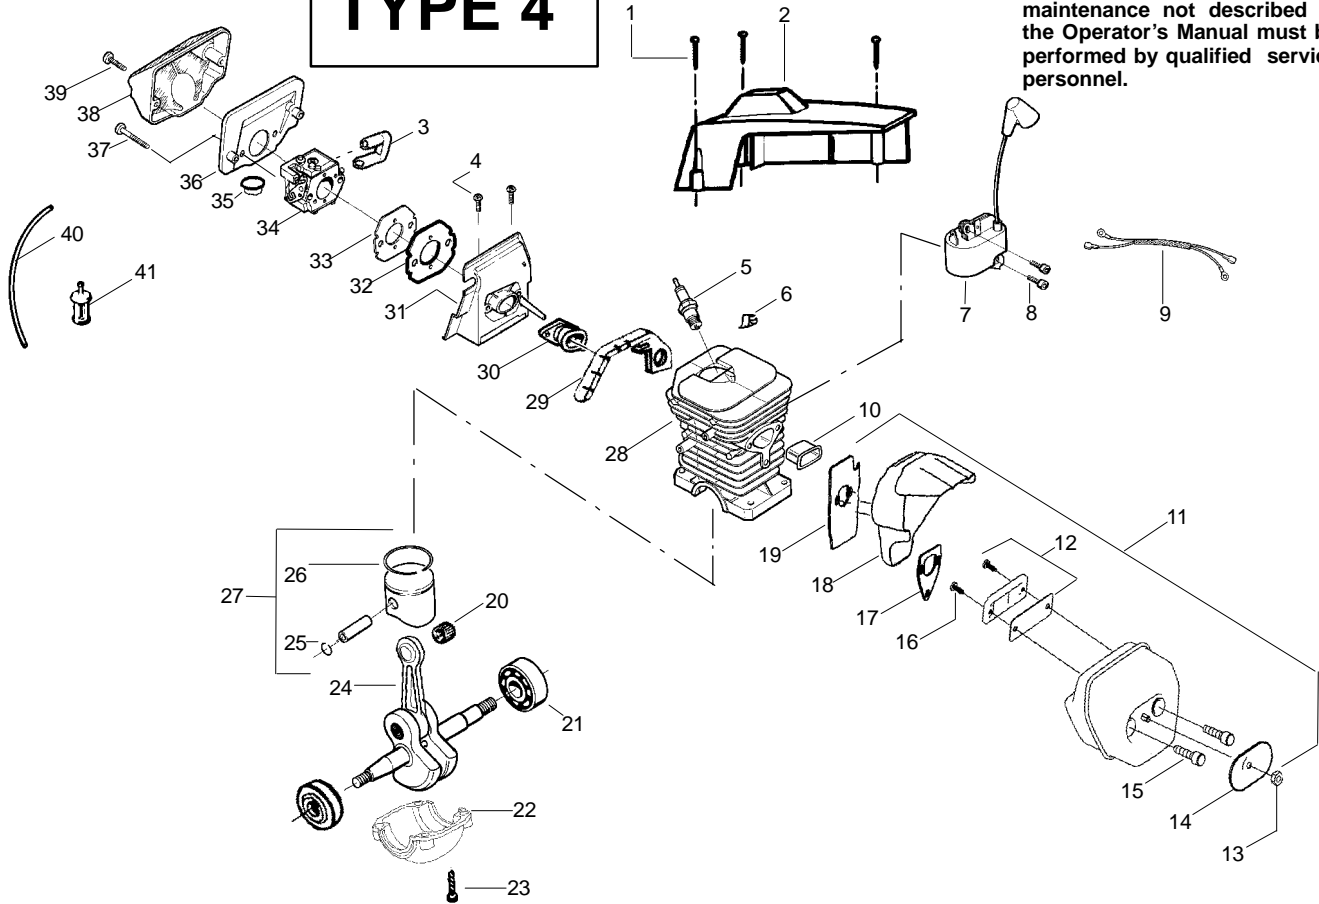

TYPE 4

WARNING
All repairs, adjustments and maintenance not described in the Operator's Manual must be performed by qualified service personnel.

Ref.	Part No.	Description	Ref.	Part No.	Description
1.	530016154	Screw	27.	530069548	Kit-Piston (Incl. 20,25,26)
2. ✓	530069577	Kit-Cylinder Shield	28.	530071490	Assy-Cyl/Crankcase (Incl.#22)
3.	530035583	Grommet -Carb.	29.	530019251	Seal-Super Clean
4.	530015814	Screw	30.	530035581	Intake Boot
5.	952030150	Spark Plug (RCJ-7Y)	31.	530053396	Adapter-Carb.
6. ✓	530015696	Clip - High Tension Lead	32.	530037872	Intake Plate-Carb
7.	530039143	Module-Ignition	33.	530019172	Gasket-Carb.
8. ✓	545121901	Screw	34.	530071693	Kit-Carburetor (WT-657)
9.	530037467	Assy-Switch Wire	35.	530036792	Isolator
10.	530037652	Insulator-Heat	36.	530059738	Filter-Air (Bottom)
11.	530071495	Kit-Muffler (Incl.12,14,15,16,17,18,19)	37.	530015970	Screw
12.	530071497	Kit-Spark Arrestor (Incl.# 16)	38.	545057701	Filter-Air (Top)
13.	530016359	Nut-Brass	39.	530015899	Screw
14.	530056061	Cover-Bolt	40.	530069247	Kit-Fuel Line (Small)
15.	530016338	Bolt-Muffler	41. ✓	545038502	Assy-Fuel Pick-up
16.	530016351	Screw-Spark Screen	Not Shown		
17.	530055128	Gasket-Muffler	530165058		Manual (W/standard bar)
18.	530055765	Assy-Muffler Backplate	545123578		Manual (W/Quick adjust bar)
19.	530055402	Backplate - Alum.	545123750		Manual (Non-CE1)
20.	530032117	Bearing-Piston Pin	545123749		Manual (Non-CE Russia)
21.	530056363	Assy-Bearing & Seal	530031135		Scrench
22.	530049794	Cap-Crankcase	545038901		Decal - Warning (Russia)
23.	530015897	Screw	545056701		Decal - Warning / Inst.
24.	530029794	Assy-C'shaft & Rod			
25.	530015697	Retainer-Piston Pin			
26.	530037380	Ring-Piston			

✓ = NEW PART NUMBER FOR THIS IPL   ★ = REFER TO THE SERVICE REFERENCE INDICATED FOR MORE INFORMATION. (LOCATED AT END OF IPL)
● = THESE PARTS ARE ILLUSTRATED FOR CLARITY. ORDER COMPLETE ASSEMBLY.