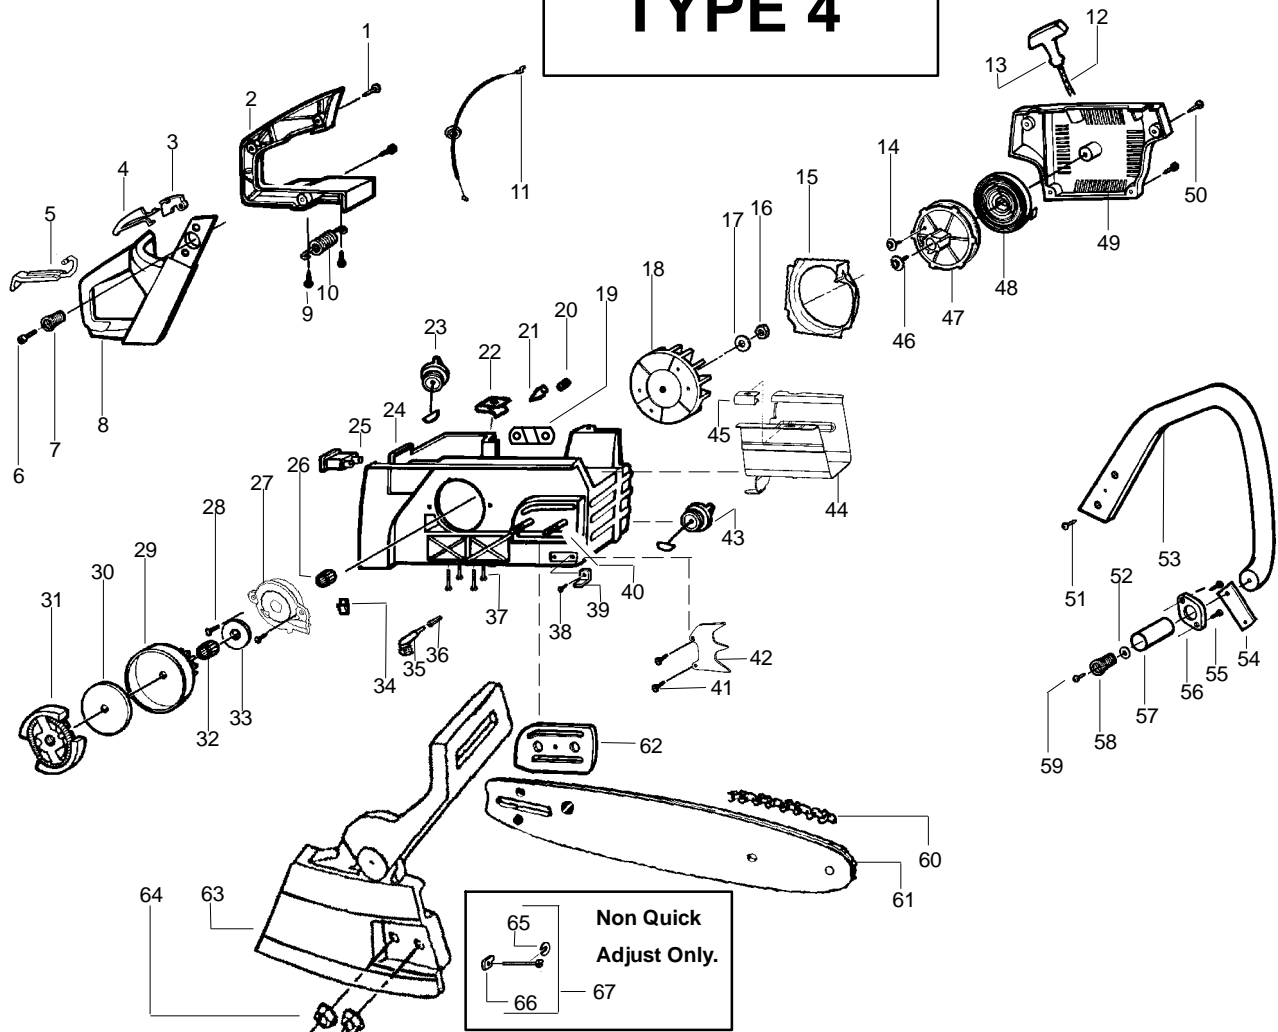

TYPE 4

Ref.	Part No.	Description	Ref.	Part No.	Description	Ref.	Part No.	Description
1.	530015957	Screw	27.	530014410	Assy-Oil Pump	52.	530015158	Washer
2.	530071272	Cover-Handle	28.	530015896	Screw	53.	530038327	Handle-Front
3.	530036097	Trigger-Throttle	29.	530069342	Kit-Clutch Drum (Incl. #32)	54.	530036113	Front Strap-AV
4.	530036098	Lockout-Throttle	30.	530015611	Washer-Clutch	55.	530015775	Screw-Plate
5.	530053443	Lever-Choke	31.	530014949	Assy-Clutch	56.	530036101	Plate-Isolator
6.	530015937	Screw	32.	530032119	Bearing-Clutch	57.	530036142	Spring Sleeve-AV
7.	530038985	Spring-Isolator	33.	530015907	Washer-Thrust	58.	530038985	Spring-Isolator
8.	530071272	Handle-Rear	34.	530019174	Seal-Oil	59.	530015984	Screw
9.	530015906	Screw	35.	545047801	Pickup-Oil	60.	---	Chain"
10.	530038986	Spring-Isolator	36.	530056533	Filter-Oil		952051301	16"
11.	530038471	Assy-Throttle Cable (Incl. Grommet)	37.	530016037	Screw		952051310	20"
12.	530069232	Kit-Rope	38.	530015814	Screw	61.	---	Bar
13.	530049797	Handle-Starter	39.	530029850	Chain Catcher		952044577	16" Standard
14.	530016080	Screw	40.	530015877	Bar Bolt		952044815	20" Quick Adjust
15.	530047667	Plate-Baffle Fan	41.	530016439	Screw		530044868	20" Pro Lam Quick Adj.
16.	530016071	Nut-Flywheel	42.	530014381	Kit-Spike Assy(incl. 41)	62.	530047855	Bar Plate
17.	530015127	Washer-Flywheel	43.	530010846	Assy-Oil Cap	63.	----	Assy-ChainBrake (w/Standard Bar)
18.	530039147	Assy-Flywheel	44.	530055406	Shield-Heat		530054804	(w/Quick Adjust Bar)
19.	530036043	Plate-Support (Bar Stud)	45.	530055322	Clip-"U"	64.	530015917	Nut-Bar Mounting
20.	530029868	Plug-Vent	46.	530015920	Screw	65.	530038593	Retainer
21.	530026119	Valve-Check	47.	530069313	Kit-Starter Pulley	66.	530015826	Pin-Bar Adjust
22.	530015922	Nut-Speed	48.	530015891	Spring-Recoil	67.	530069611	Kit-Bar Adjust (incl. 65,66)
23.	530010845	Assy-Fuel Cap	49.	530047666	Housing-Fan (incl. 15)			
24.	530037551	Assy-Chassis	50.	530015892	Screw			
25.	530069572	Kit-Switch	51.	530015814	Screw			
26.	530029833	Worm-Oil Pump						

✓ = NEW PART NUMBER FOR THIS IPL   * = REFER TO THE SERVICE REFERENCE INDICATED FOR MORE INFORMATION. (LOCATED AT END OF IPL)