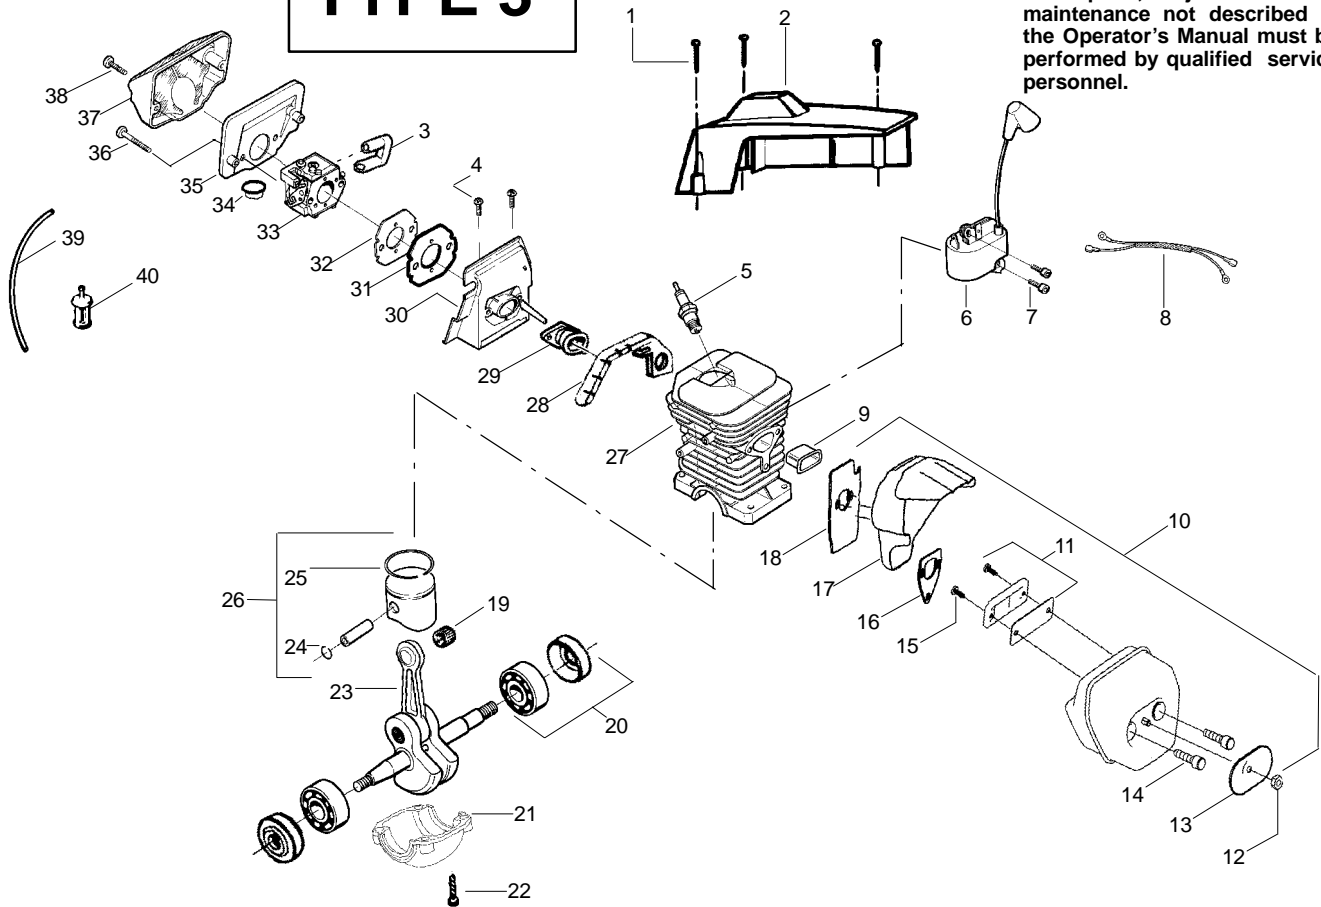

TYPE 3

WARNING
All repairs, adjustments and maintenance not described in the Operator's Manual must be performed by qualified service personnel.

Ref.	Part No.	Description	Ref.	Part No.	Description
1.	530016154	Screw	25.	530037380	Ring-Piston
2.	530069700	Kit-Cylinder Shield	26.	530069548	Kit-Piston (Incl. 24, 25)
3.	530037464	Grommet -Carb.	27.	530071490	Assy-Cyl/Crankcase (Incl.#21)
4.	530015814	Screw	28.	530019251	Seal-Super Clean
5.	952030150	Spark Plug (RCJ-7Y)	29.	530035581	Intake Boot
6.	530039143	Module-Ignition	30.	530071654	Kit-Carb.-Adapter
7.	530015895	Screw	31.	530057295	Intake Plate-Carb
8.	530037467	Assy-Switch Wire	32.	530019172	Gasket-Carb.
9.	530037652	Insulator-Heat	33.	530071492	Kit-Carburetor (WT-610)
10.	530071495	Kit-Muffler (Incl.11 - 18)	34.	530036792	Isolator
11.	530071497	Kit-Spark Arrestor (Incl.# 15)	35.	530037478	Filter-Air (Bottom)
12.	530016359	Nut-Brass	36.	530015970	Screw
13.	530056061	Cover-Bolt	37.	530036141	Filter-Air (Top)
14.	530016338	Bolt-Muffler	38.	530015899	Screw
15.	530016351	Screw-Spark Screen	39.	530069247	Kit-Fuel Line (Small)
16.	530055128	Gasket-Muffler	40.	530095646	Assy-Fuel Pick-up
17.	530055765	Assy-Muffler Backplate			
18.	530055402	Backplate - Alum.			
19.	530032117	Bearing-Piston Pin			
20.	530056363	Assy-Bearing & Seal			
21.	530049794	Cap-Crankcase			
22.	530015897	Screw			
23.	530029794	Assy-C'shaft & Rod			
24.	530015697	Retainer-Piston Pin			
				Not Shown	
				530163926	Manual (*w/Standard Bar)
				530086458	Manual (*w/Quick Adjust Bar)
				530031135	Wrench-Bar
				530038653	Decal On/Stop
				530047839	Decal-Warning/Start Inst.