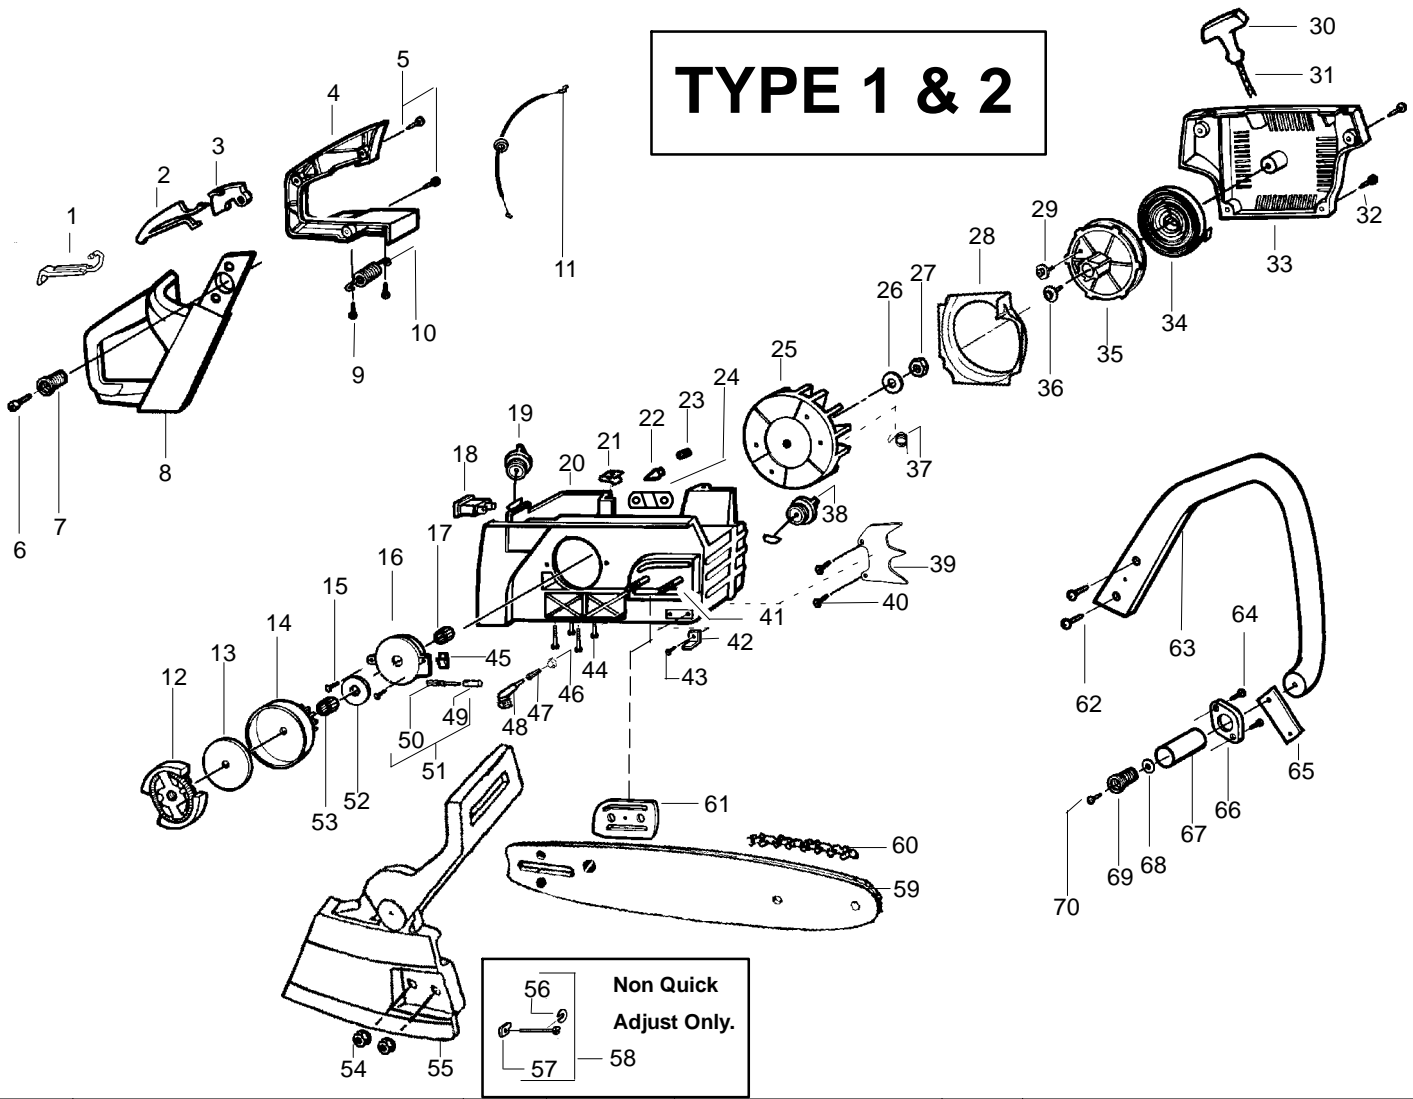

✓ = NEW PART NUMBER FOR THIS IPL ★ = REFER TO THE SERVICE REFERENCE INDICATED FOR MORE INFORMATION. (LOCATED AT END OF IPL)
● = THESE PARTS ARE ILLUSTRATED FOR CLARITY. ORDER COMPLETE ASSEMBLY.

Ref.	Part No.	Description	Ref.	Part No.	Description	Ref.	Part No.	Description
1.	530053443	Choke Lever	27.	530016071	Nut	52.	530015907	Thrust Washer
2.	530036098	Throttle Lockout	28.	530047667	Baffle Plate	53.	530032119	Clutch Bearing
3.	530036097	Throttle Trigger	29.	530016080	Screw	54.	530015917	Bar Mounting Nut
4.	530036491	Handle Cover	30.	530049797	Starter Handle	55.	530054804	Assy-Chainbrake
5.	530015957	Screw	31.	530069232	Rope Kit	56.	530038593	Retainer-Bar Adjust
6.	530015937	Screw	32.	530015892	Screw	57.	530015826	Bar Adjusting Pin
7.	530038985	Spring - Isolator	33.	530047743	Fan Hsg. Ass'y. Kit (Incl. 28)	58.	530069611	Kit - Bar Adjust (incl.56,57)
8.	530036130	Rear Pro Handle	34.	530015891	Recoil Spring	59.	*****	Bar
9.	530015906	Screw	35.	530069313	Kit - Starter Pulley	952044577		16" Standard
10.	530038986	Isolator Spring	36.	530015920	Screw	952044375		18" Standard
11.	530038471	Throttle Cable	37.	530023817	Spring - Starter Dog	952044377		20" Standard
12.	530014949	Clutch Ass'y.	38.	530010846	Oil Cap Ass'y.	952044815		20" Quick Adjust
13.	530015611	Clutch Washer	39.	530014381	Assy. - Spike (incl.8)	60.	*****	Chain
14.	530069342	Kit - Clutch Drum & Bearing (incl. 53)	40.	530015805	Screw	952051301		16" (66/.325-.050")
15.	530015896	Screw	41.	530015877	Bar Bolt	952051313		18" (72/.325-.050")
16.	530029835	Oil Pump Hsg.	42.	530029850	Chain Catcher	952051310		20" (78/.325-.050")
17.	530029833	Oil Pump Worm	43.	530015906	Screw	61.	530047855	Bar Plate
18.	530069572	Switch Kit	44.	530016037	Screw	62.	530015814	Screw
19.	530010845	Fuel Cap Ass'y.	45.	530019174	Oil Seal	63.	530038327	Handle
20.	530037551	Chassis Ass'y.	46.	530030189	Plug-Oiler Filter	64.	530015775	Screw
21.	530015922	Speed Nut	47.	530037821	Oil Filter	65.	530036113	Front Strap
22.	530026119	Check Valve	48.	530037057	Oil Pick-up	66.	530036101	Isolator Plate
23.	530029868	Vent Plug	49.	530029834	Oil Pump Barrel	67.	530036142	Spring Sleeve
24.	530036043	Bar Stud Plate	50.	530029838	Plunger & Gear Ass'y.	68.	530015123	Washer
25.	530039147	Flywheel Ass'y.	51.	530014410	Oil Pump Ass'y. (Incl. 16, 49, & 50)	69.	530038985	Isolator spring
26.	530015127	Washer				70.	530015984	Screw