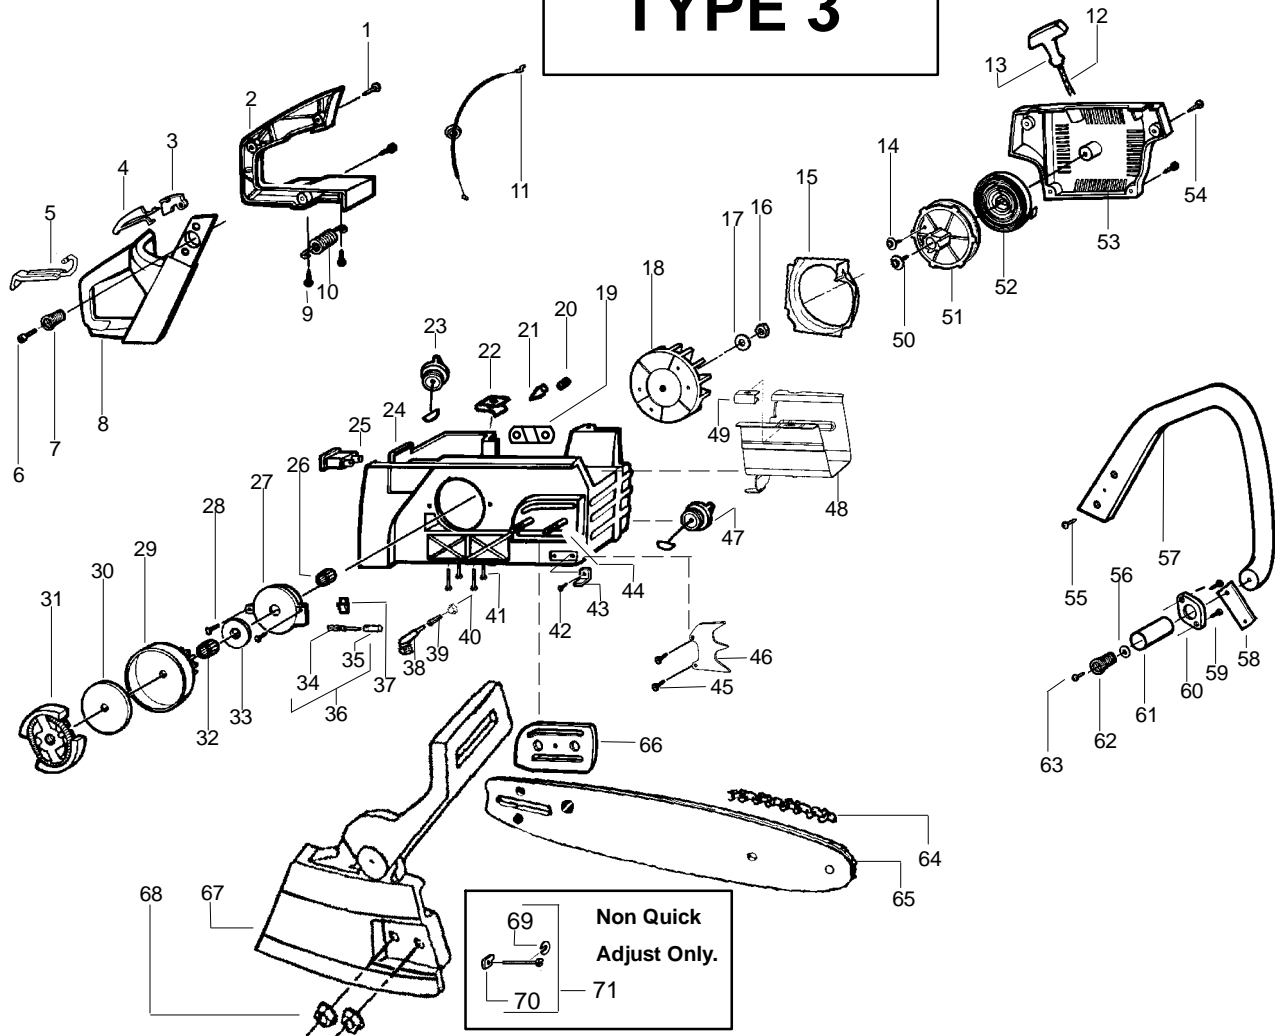

TYPE 3

Ref.	Part No.	Description	Ref.	Part No.	Description	Ref.	Part No.	Description
1.	530015957	Screw	27.	530029835	Hsg.-Oil Pump	53.	530047743	Housing-Fan (incl#15)
2.	530036491	Cover-Handle	28.	530015896	Screw	54.	530015892	Screw
3.	530036097	Trigger-Throttle	29.	530069342	Kit-Clutch Drum (Incl. #33)	55.	530015814	Screw
4.	530036098	Lockout-Throttle	30.	530015611	Washer-Clutch	56.	530015123	Washer
5.	530053443	Lever-Choke	31.	530014949	Assy-Clutch	57.	530038327	Handle-Front
6.	530015937	Screw	32.	530032119	Bearing-Clutch	58.	530036113	Front Strap-AV
7.	530038985	Spring-Isolator	33.	530015907	Washer-Thrust	59.	530015775	Screw-Plate
8.	530036130	Handle-Rear	34.	530029838	Assy-Plunger/Gear	60.	530036101	Plate-Isolator
9.	530015906	Screw	35.	530029834	Barrel-Oil Pump	61.	530036142	Spring Sleeve-AV
10.	530038986	Spring-Isolator	36.	530014410	Assy-Oil Pump (Incl. 28, 35, & 36)	62.	530038985	Spring-Isolator
11.	530038471	Assy-Throttle Cable (Incl. Grommet)	37.	530019174	Seal-Oil	63.	530015984	Screw
12.	530069232	Kit-Rope	38.	530037057	Pickup-Oil	64.	---	Chain"
13.	530049797	Handle-Starter	39.	530037821	Filter-Oil	65.	952051301	16"
14.	530016080	Screw	40.	530030189	Plug-Oil Filter		952051310	20"
15.	530047667	Plate-Baffle Fan	41.	530016037	Screw		---	Bar
16.	530016071	Nut-Flywheel	42.	530015814	Screw		952044577	16" Standard
17.	530015127	Washer-Flywheel	43.	530029850	Chain Catcher		952044815	20" Quick Adjust
18.	530039147	Assy-Flywheel	44.	530015877	Bar Bolt		530044868	20" Pro Lam Quick Adj.
19.	530036043	Plate-Support (Bar Stud)	45.	530015805	Screw	66.	530047855	Bar Plate
20.	530029868	Plug-Vent	46.	530014381	Kit-Spike Assy (incl#45)	67.	----	Assy-ChainBrake
21.	530026119	Valve-Check	47.	530010846	Assy-Oil Cap		530054819	(w/Standard Bar)
22.	530015922	Nut-Speed	48.	530055406	Shield-Heat		530054804	(w/Quick Adjust Bar)
23.	530010845	Assy-Fuel Cap	49.	530055322	Clip-"U"	68.	530015917	Nut-Bar Mounting
24.	530037551	Assy-Chassis	50.	530015920	Screw	69.	530038593	Retainer
25.	530069572	Kit-Switch	51.	530069313	Kit-Starter Pulley	70.	530015826	Pin-Bar Adjust
26.	530029833	Worm-Oil Pump	52.	530015891	Spring-Recoil	71.	530069611	Kit-Bar Adjust (incl. 69,70)

✓ = NEW PART NUMBER FOR THIS IPL   * = REFER TO THE SERVICE REFERENCE INDICATED FOR MORE INFORMATION. (LOCATED AT END OF IPL)