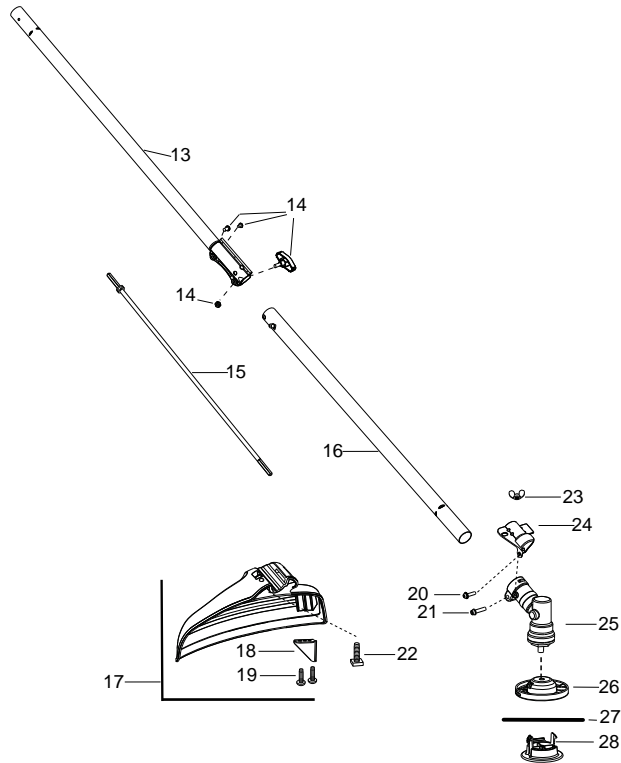

Parts List No. 574395101		Poulan PRO[®] PARTS LIST	MODEL PP335 (US)
Date 2/16/10	Replaces 574395101 - 10/22/09		NOTE : Illustration may differ from actual model due to design changes.

⚠ WARNING
All repairs, adjustments and maintenance not described in the Operator's Manual must be performed by Qualified Service Personnel.

Ref.	Part No.	Description	Ref.	Part No.	Description
1.	545191801	Assy-Switch Wire	20.	530015775	Screw - 8-16 x .593
2.	545189402	Housing-Throttle (RH)	21.	530016014	Screw - 12-24 x .960
3.	530016449	Screw M4	22.	530015820	Bolt - 1/4-20 x 1-1/4
4.	530015805	Screw 10-14 x 1/2	23.	530016152	Wingnut - 1/4-20
5.	545190001	Spring-Trigger	24.	545150701	Bracket - Shield
6.	545008073	Kit - Trigger (Incl. 5)	25.	530096099	Assy - Gearbox 1"
7.	530015786	Bolt - 1/4-20 x 2	26.	545053902	Assy - Fixed Line Head (Incl. line, 28)
8.	545199301	Assy - Throttle Cable	27.	952711635	Accy - Line .115 - (12 pcs)
9.	545189302	Housing-Throttle (LH)	28.	545049501	Cap - Fixed Line
10.	545008040	Kit-Switch	Not Shown		
11.	530058583	Assy - Handle Assist (Incl. 7,12)			
12.	530016152	Wingnut - 1/4-20			
13.	574767101	Kit-Driveshaft Upper (Incl.#14)			
14.	575291801	Kit - Knob / Screw			
15.	545132002	Flexshaft			
16.	574407701	Kit-Driveshaft Lower			
17.	545003325	Kit-Shield (Incl. 18,19,22,23)			
18.	530052286	Limiters-Line			
19.	530015814	Screw - 10-14 x 3/4			
				115156226	Manual
				545209101	Decal-Shaft Warning (lower)
				545167716	Decal-Shaft Warning (upper)

✓ = New Part Number For This IPL

★ = Refer to the Service Reference Indicated for more information.(Located at the END of the IPL)

Parts List No. 574395101		Poulan PRO[®] PARTS LIST	MODEL PP335 (US)
Date 2/16/10	Replaces 574395101 - 10/22/09		Page: 2
NOTE : Illustration may differ from actual model due to design changes.			