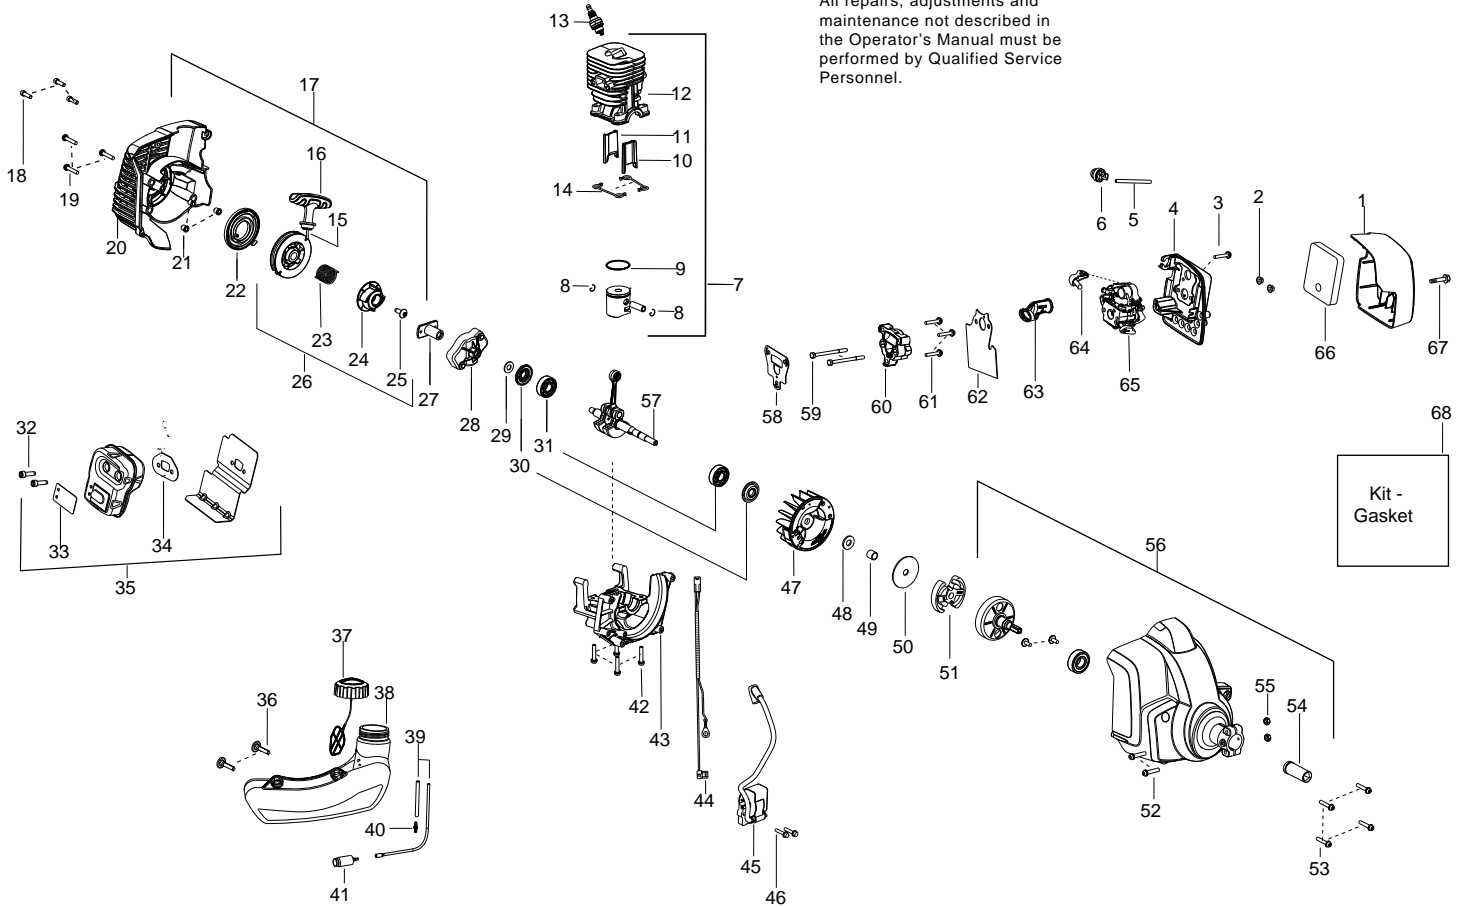

Parts List No. 574395101		Poulan PRO® PARTS LIST	MODEL PP335 (US)
Date 2/16/10	Replaces 574395101 - 10/22/09		Page: 2
NOTE : Illustration may differ from actual model due to design changes.			

⚠ WARNING

All repairs, adjustments and maintenance not described in the Operator's Manual must be performed by Qualified Service Personnel.

Ref.	Part No.	Description	Ref.	Part No.	Description	Ref.	Part No.	Description
1.	545189001	Cover - Airbox	24.	545188001	Hub - Starter	46.	530016357	Screw 8-32
2.	530016101	Nut - Carb. Screw	25.	545112801	Screw m6	47.	545120401	Flywheel
3.	530016301	Screw 8-32	26.	545008049	Kit - Starter Pulley (Incl. 23,24,25)	48.	530016463	Washer
4.	545188901	Base - Airbox	27.	545188201	Coupling - Starter	49.	530057852	Spacer - Flywheel
5.	-----	Fuel line - Purge Bulb (Ref. 39)	28.	545188701	Assy - Starter Cup	50.	530094189	Washer - Clutch
6.	530047721	Assy - Purge Bulb	29.	530015828	Washer - Flat	51.	545008038	Kit - Clutch Assy.
7.	545008046	Kit - Piston/Cylinder (Incl. 8,9,10,11,12)	30.	545008044	Seal - Crankshaft (kit)	52.	530015774	Screw 10-24 x 1"
8.	545194801	Retainer - Piston pin	31.	545013401	Bearing - Crankshaft	53.	530015897	Silt - M5 x 25mm
9.	545194601	Ring - Piston	32.	530058982	Bolt - Muffler	54.	545186401	Guide - Clutch Drum
10.	545194901	Insert - Front Transfer Port	33.	545008070	Kit - Spark Arrestor	55.	530015768	Locknut 10-24
11.	545195001	Insert - Rear Transfer Port	34.	545008044	Gasket - Muffler (kit)	56.	574380101	Assy - Fan Housing (Incl. 52,54,55)
12.	545181801	Cylinder - Machined	35.	545180701	Assy - Muffler (Incl. 32,33,34)	57.	545008047	Kit - Crankshaft Assy.
13.	952030249	Spark Plug (RCJ- 6Y)	36.	530016445	Screw - Tank Retainer	58.	545008044	Gasket - Adapter/Cyl. (kit)
14.	545008044	Seal - Cylinder (Kit)	37.	545215901	Assy - Fuel Cap w/ret.	59.	530016418	Bolt M5 x .80
15.	545029901	Kit - Rope	38.	545182101	Assy - Tank (Incl. 37,39,40,41)	60.	575391501	Adaptor - Carburetor
16.	545208401	Handle - Starter	39.	530069599	Kit - Fuel line (Incl. 40)	61.	530016441	Screw .20 x 32
17.	545212701	Assy - Starter/Shroud (Incl. 15,16,20,21,22,26)	40.	530023877	Fitting - Fuel Line	62.	545008044	Gasket - Carb./Adapter(kit)
18.	530016449	Screw M4 x 1.75	41.	530095646	Assy - Fuel Pickup	63.	545190501	Boot - Carb.
19.	530015897	Screw m5x25mm	42.	530015897	Screw - m5x25mm	64.	574719701	Lever - Choke
20.	545191201	Assy - Starter Hsg. w/eyelet	43.	545181901	Crankcase	65.	545008054	Kit - Carburetor (Incl. 5,6)
21.	545185301	Spacer	44.	545191601	Assy - Leadwire	66.	545195901	Filter - Air
22.	545008013	Kit - Starter Spring	45.	545189701	Module - Ignition	67.	530016465	Bolt - Knob
23.	545188301	Spring - Starter Hub				68.	545008044	Kit - Gasket (Incl. 14,30,34,58,62)

✓ = New Part Number For This IPL

★ = Refer to the Service Reference Indicated for more information.(Located at the END of the IPL)