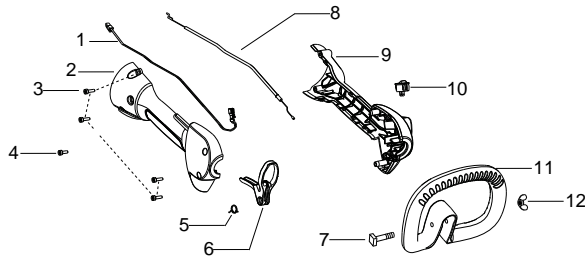

Parts List No. 574395101		Poulan PRO[®] PARTS LIST	MODEL PP335 (US)
Date 2/16/10	Replaces 574395101 - 10/22/09		NOTE : Illustration may differ from actual model due to design changes.

⚠ WARNING
All repairs, adjustments and maintenance not described in the Operator's Manual must be performed by Qualified Service Personnel.

Ref.	Part No.	Description	Ref.	Part No.	Description
1.	545191801	Assy-Switch Wire	20.	530015775	Screw - 8-16 x .593
2.	545189402	Housing-Throttle (RH)	21.	530016014	Screw - 12-24 x .960
3.	530016449	Screw M4	22.	530015820	Bolt - 1/4-20 x 1-1/4
4.	530015805	Screw 10-14 x 1/2	23.	530016152	Wingnut - 1/4-20
5.	545190001	Spring-Trigger	24.	545150701	Bracket - Shield
6.	545008073	Kit - Trigger (Incl. 5)	25.	530096099	Assy - Gearbox 1"
7.	530015786	Bolt - 1/4-20 x 2	26.	545053902	Assy - Fixed Line Head (Incl. line, 28)
8.	545199301	Assy - Throttle Cable	27.	952711635	Accy - Line .115 - (12 pcs)
9.	545189302	Housing-Throttle (LH)	28.	545049501	Cap - Fixed Line
10.	545008040	Kit-Switch	Not Shown		
11.	530058583	Assy - Handle Assist (Incl. 7,12)			
12.	530016152	Wingnut - 1/4-20			
13.	574767101	Kit-Driveshaft Upper (Incl.#14)			
14.	575291801	Kit - Knob / Screw			
15.	545132002	Flexshaft			
16.	574407701	Kit-Driveshaft Lower			
17.	545003325	Kit-Shield (Incl. 18,19,22,23)			
18.	530052286	Limiters-Line			
19.	530015814	Screw - 10-14 x 3/4			
				115156226	Manual
				545209101	Decal-Shaft Warning (lower)
				545167716	Decal-Shaft Warning (upper)