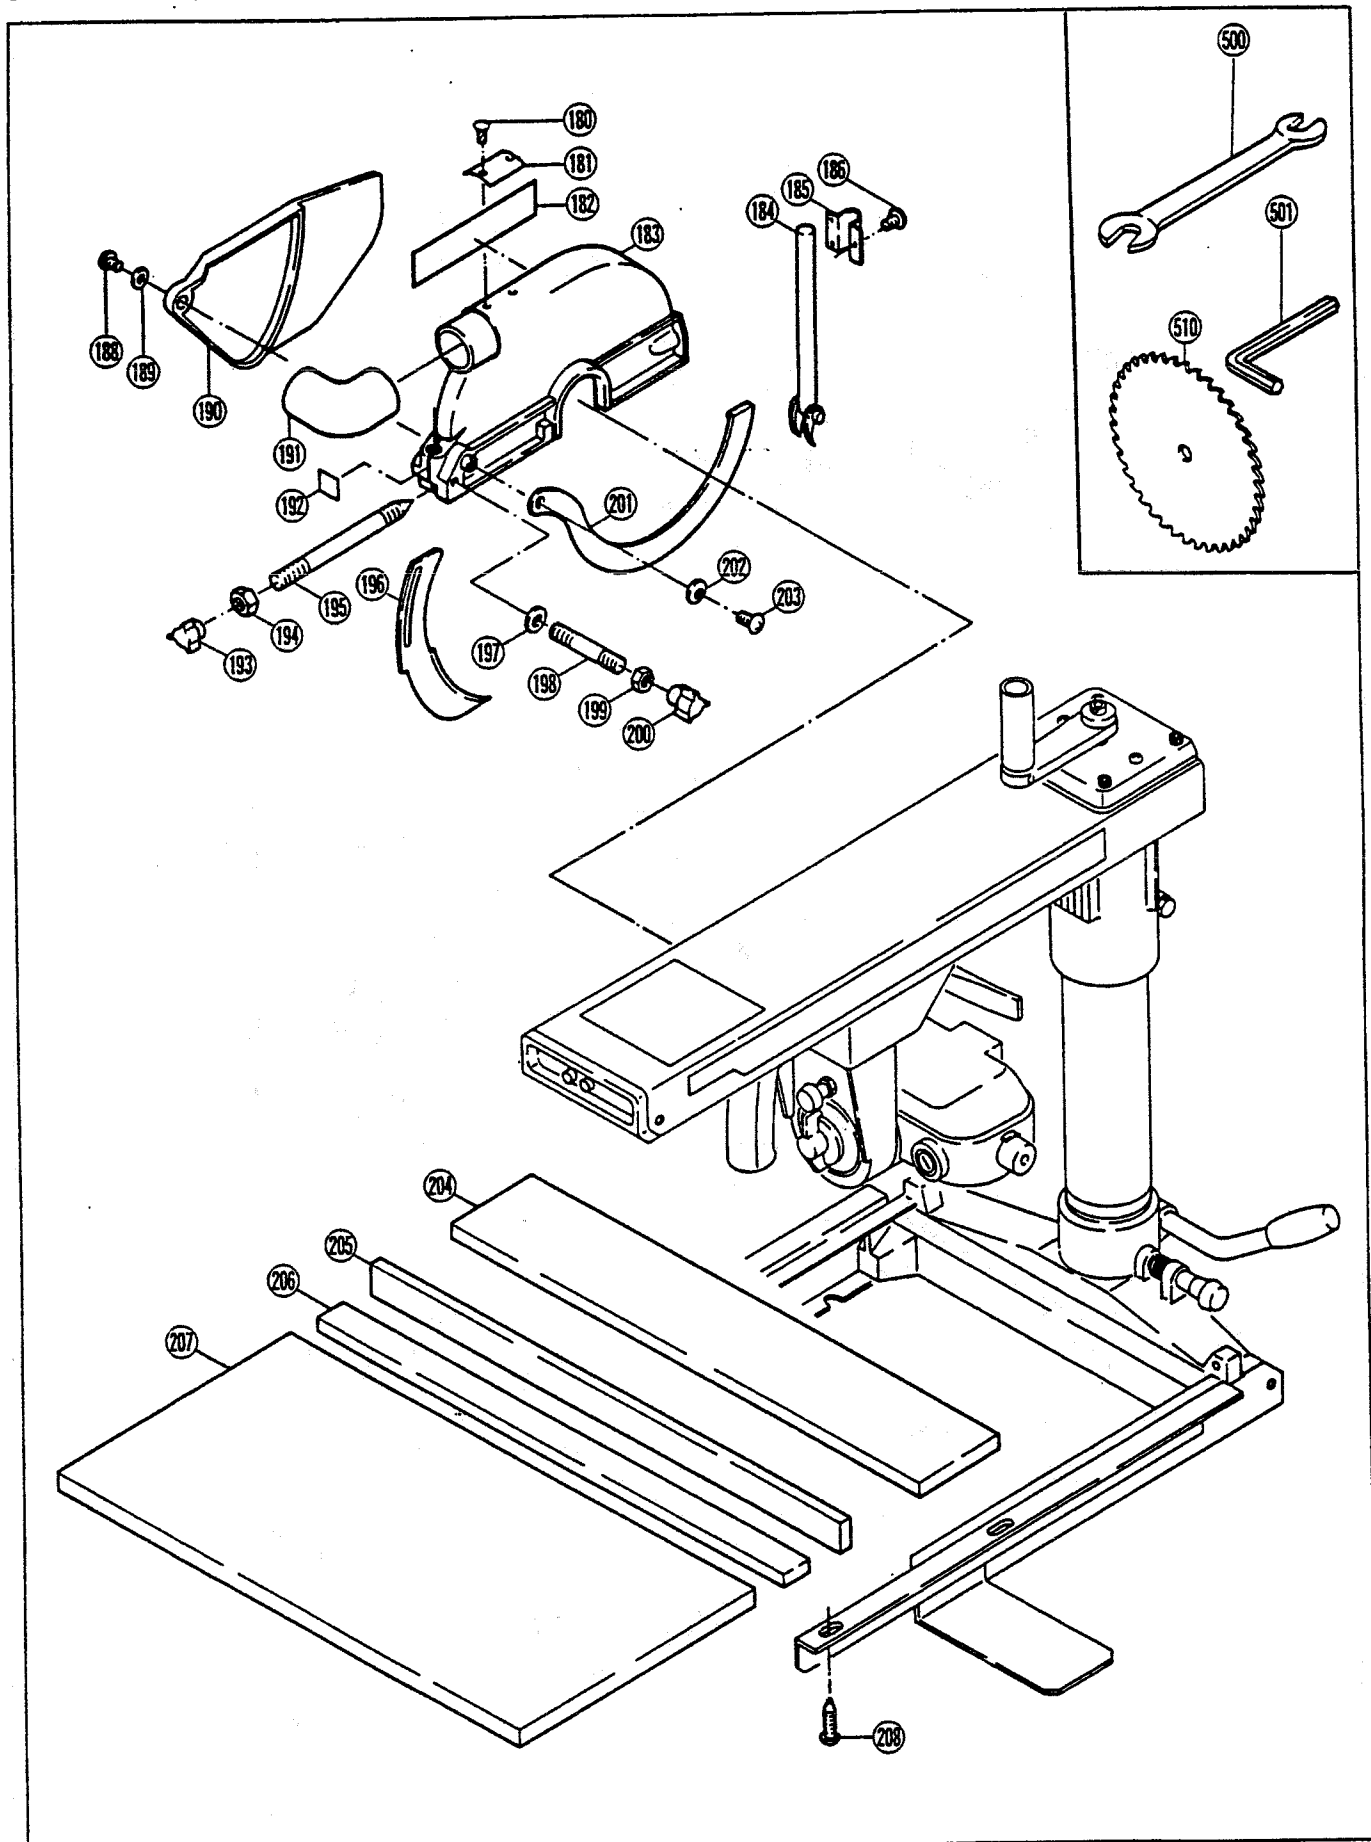

PARTS LIST FOR AFTER SALES SERVICE MODEL RA200

REF	PART NO.	DESCRIPTION	QTY	REF	PART NO.	DESCRIPTION	QTY
1	6130089	HEX NUT (L.H.T.)	1	49	6090472	HANDLE	1
2	6900079	CONED DISK SPRING	1	50	9550600	SPRING WASHER M6	2
3	6940444	OUTER FLANGE	1	51	9220616	HEX SOCKET HEAD BOLT M6X16	2
4	6940443	INNER FLANGE	1	52	9320600	HEX NUT M6	1
5	6100509	PARALLEL KEY	1	53	6831237	KNOB	1
6	6110145	GEAR SHAFT	1	54	6320205	YOKE	1
7	9060540	TAPPING SCREW (B) M5X40	2	55	6152197	LOCK PLATE	2
8	9040520	TAPPING SCREW (S) M5X20	1	56	6152200	THRUST PLATE	1
9	6820831	GEAR CASE COVER	1	57	6950161	MITER SCALE	1
—	6820692	GEAR CASE COVER	1	58	9060514	TAPPING SCREW (B) M5X14	4
10	6180323	COMPRESSION SPRING	1	59	6831252	KNOB	1
11	9500400	RETAINING RING E-4	1	70	9220620	HEX SOCKET HEAD BOLT M6X20	1
12	6120193	STOPPER PIN	1	71	9550600	SPRING WASHER M6	1
13	9846004	BALL BEARING #6004LLB	1	72	6080198	CRANK HANDLE	1
14	9040408	TAPPING SCREW (S) M4X8	2	73	9040412	TAPPING SCREW (S) M4X12	2
15	6900150	LOCK RING	1	74	6831243	HEAD COVER	1
16	6200348	FINAL GEAR	1	75	9501000	RETAINING RING E-10	1
17	9512000	RETAINING RING S-20	1	76	6900036	COLLAR	1
18	6900445	WASHER	1	77	6590283	JOINT CORD	1
19	6110146	INTERMEDIATE SHAFT	1	78	6560126	CORD BUSH	1
20	9911212	NEEDLE BEARING	1	82	6152206	GUIDE PLATE	1
21	6200347	INTERMEDIATE GEAR	1	83	9220620	HEX SOCKET HEAD BOLT M6X20	4
22	6900445	WASHER	1	84	9550600	SPRING WASHER M6	4
23	9060530	TAPPING SCREW (B) M5X30	2	85	6960159	ARM	1
24	6080278	GEAR CASE	1	89	6900719	COLLAR	1
24-1	9911010	NEEDLE BEARING	1	90	9501000	RETAINING RING E-10	1
25	9846002	BALL BEARING #6002LLB	1	91	6130999	FEED SCREW	1
26	6031726	ARMATURE	1	92	6520221	CORD ASS'Y AWG#16X2X2	1
27	9511500	RETAINING RING S-15	1	93	6560127	CORD CLAMP	1
28	9846002	BALL BEARING #6002LLB	1	94	6320204	ARM HOLDER	1
29	9060555	TAPPING SCREW (B) M5X55	2	95	9301200	HEX NUT M12	1
30	6490304	FAN CASING	1	96	6370260	CUSHION RUBBER	1
31	6501406	FIELD COIL	1	97	9571200	WASHER	1
32	6801404	MOTOR HOUSING	1	98	9191260	HEX HEAD BOLT M12X60	1
33	6920993	WARNING LABEL	1	99	6320207	COLUMN NUT	1
34	6880804	LEAD WIRE COVER	1	100	9406012	SPRING PIN	2
35	9060416	TAPPING SCREW (B) M4X16	2	101	6100461	KEY	1
37	6880799	CHUCK COVER	1	102	6960162	GUIDE BAR	1
38	6130302	COLLET NUT	1	103	9220510	HEX SOCKET HEAD BOLT M5X10	1
39	6940442	COLLET SLEEVE 1/4"	1	104	6152227	STOPPER PLATE	1
40	9060412	TAPPING SCREW (B) M4X12	2	105	9040408	TAPPING SCREW (S) M4X8	2
41	6570097	BRUSH HOLDER	2	106	9570400	WASHER	2
42	6540063	CARBON BRUSH SET	1	107	6950163	COLUMN PLATE	1
43	6570107	BRUSH CAP	2	108	9840629	BALL BEARING #629LLB	4
44	6120195	STOPPER PIN	1	109	6100460	BEARING SHAFT	4
45	6180323	COMPRESSION SPRING	1	110	6130663	HEX HEAD BOLT M16X45	1
46	9040412	TAPPING SCREW (S) M4X12	2	111	6900222	WASHER	1
47	6831240	HANDLE COVER	1	112	6320292	CARRIAGE CENTER	1
48	6912376	NAME PLATE	1	113	9550800	SPRING WASHER M8	4