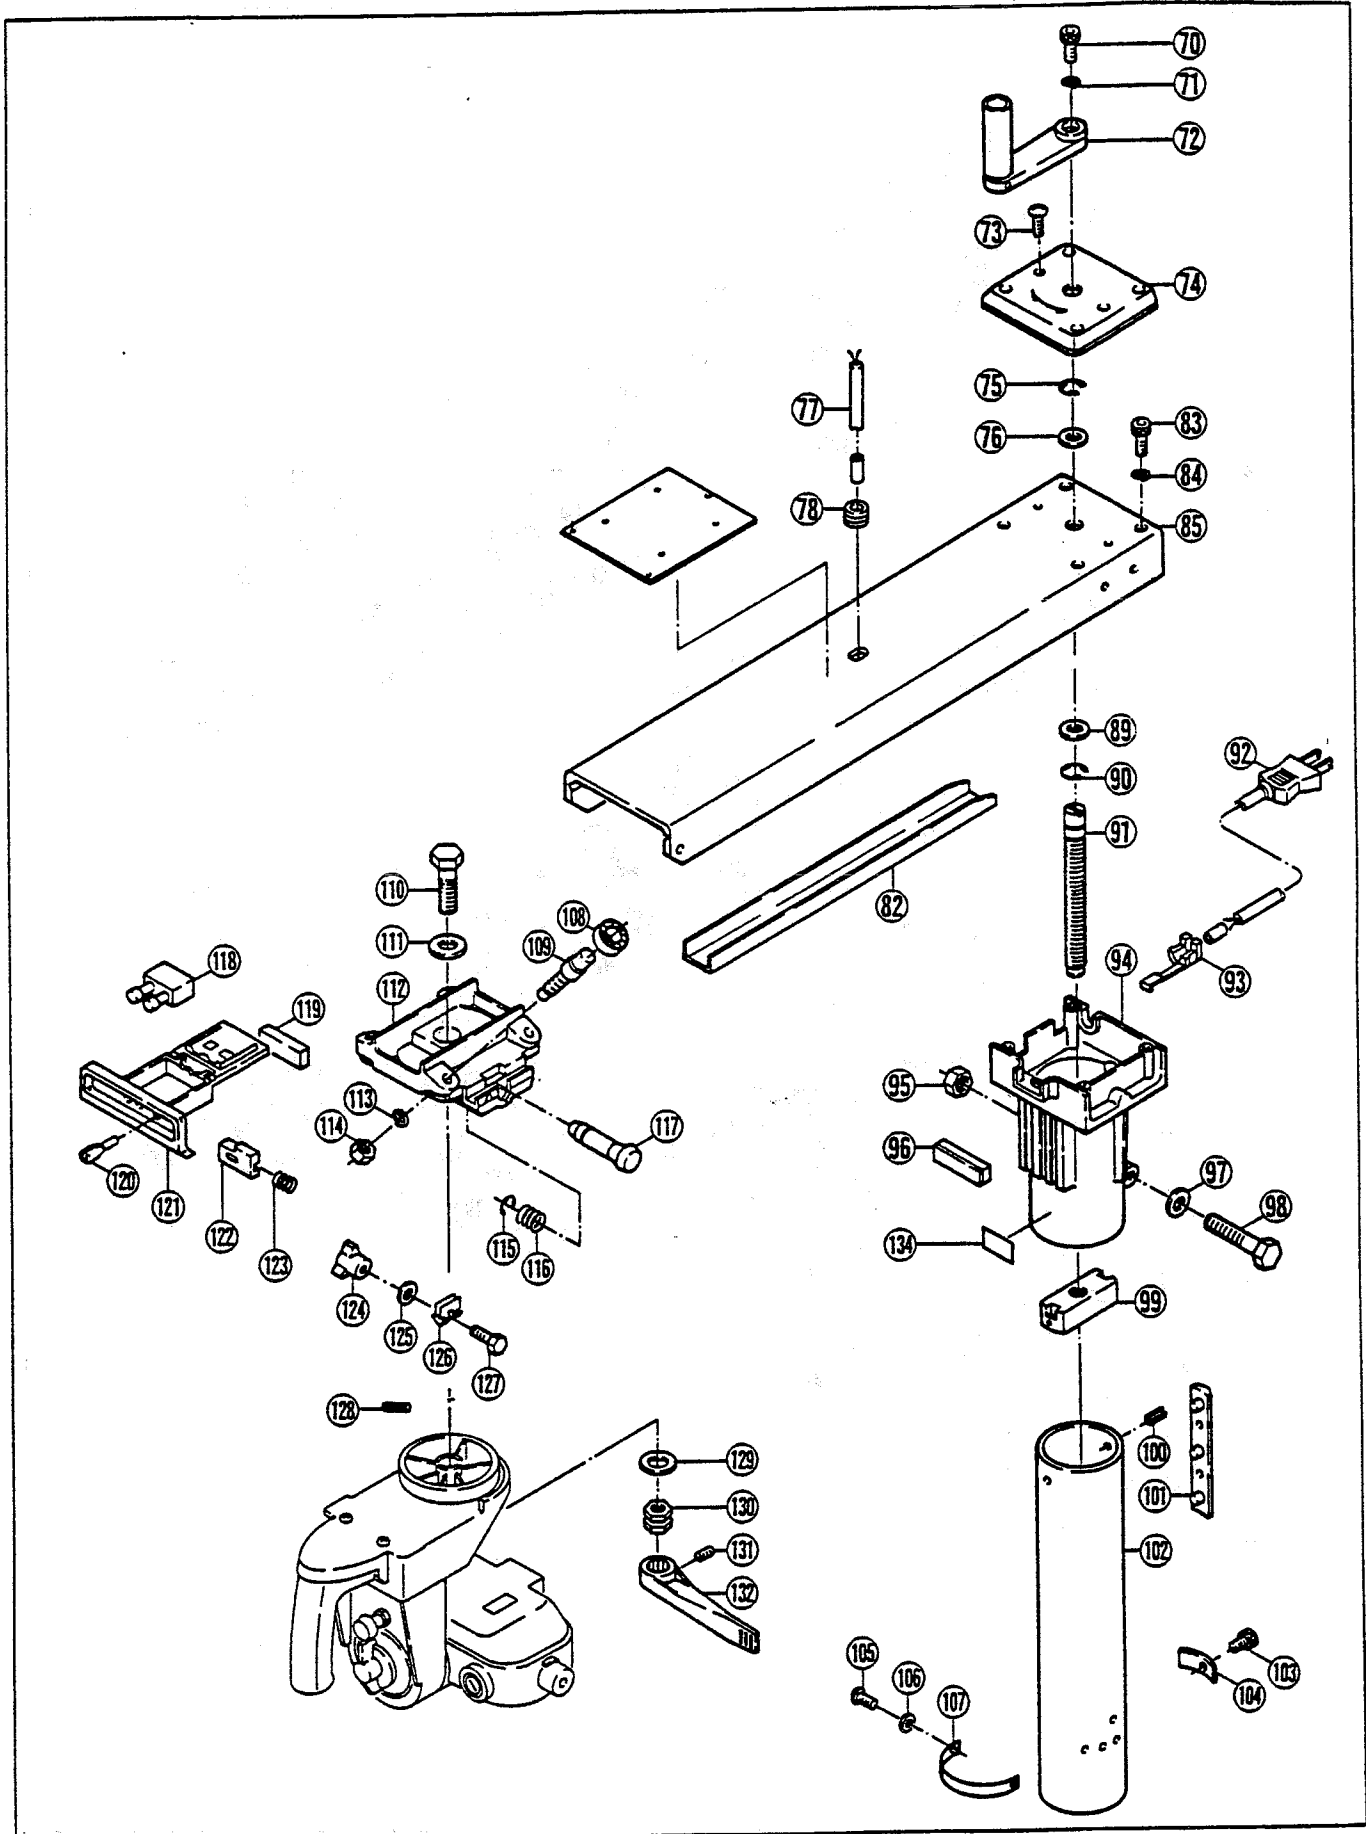

RADIAL ARM SAW

RA-200