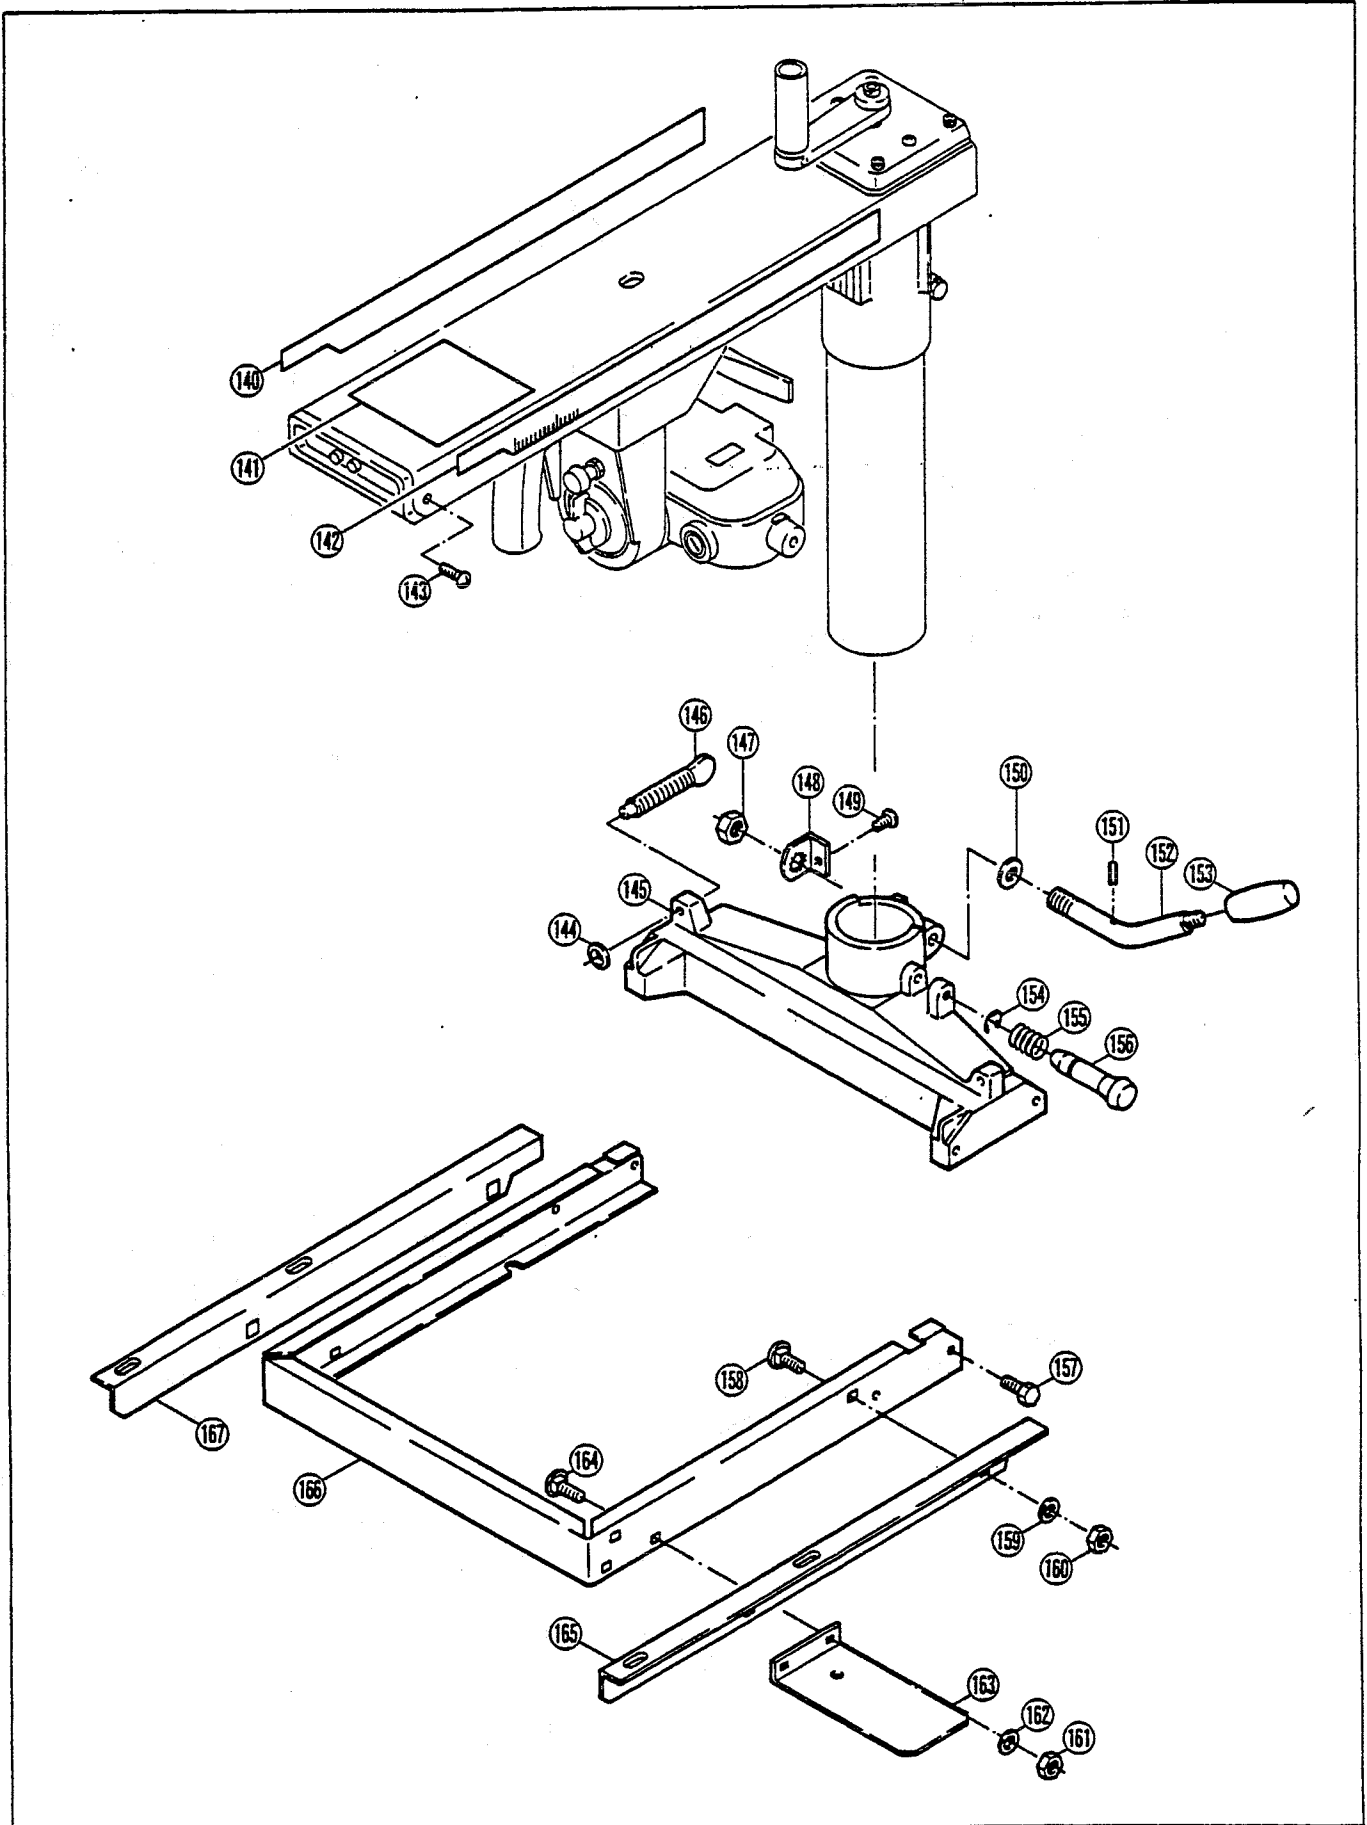

RADIAL ARM SAW

RA-200