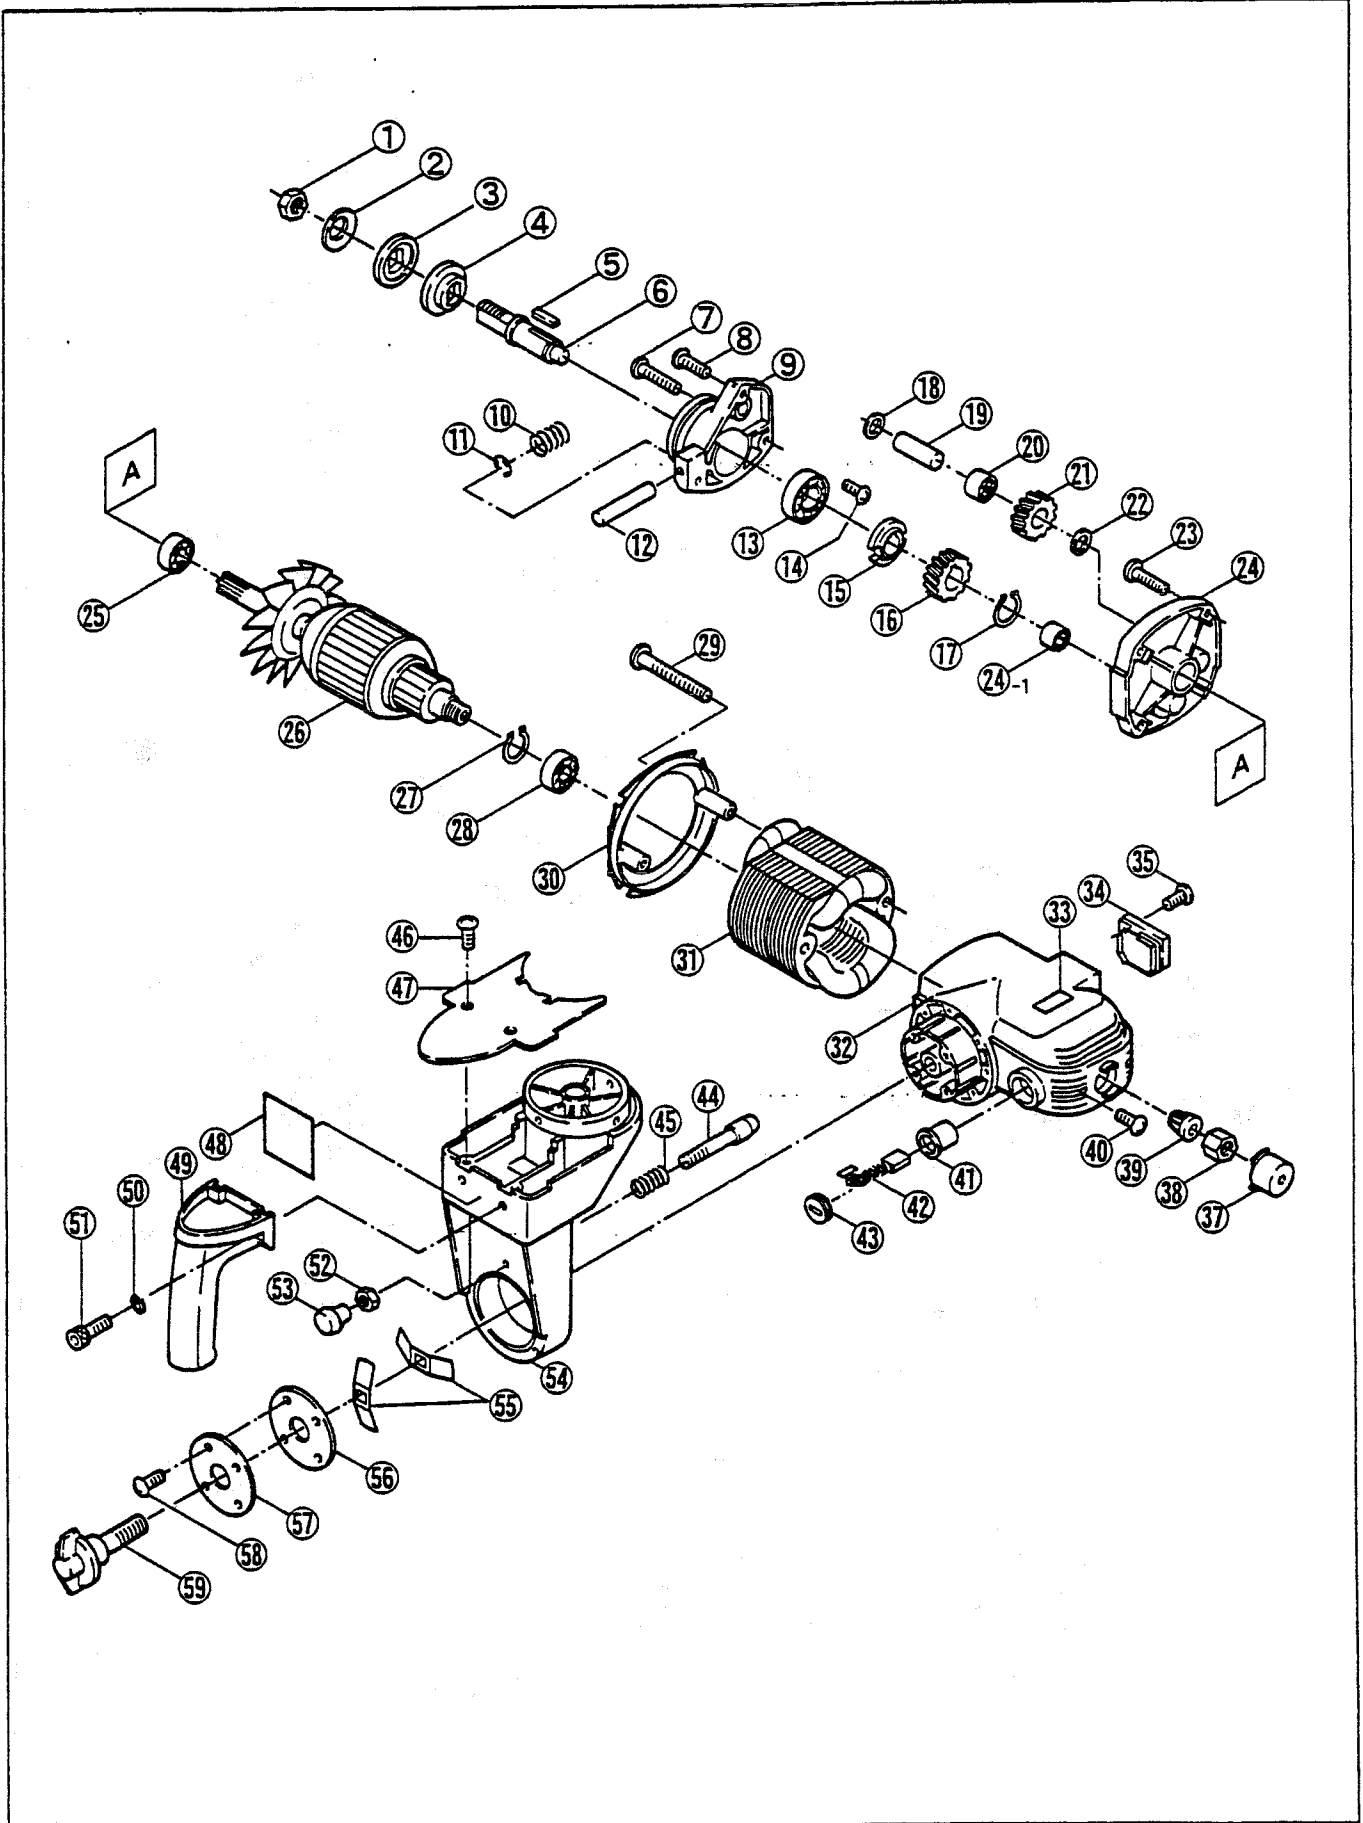

RADIAL ARM SAW

RA-200