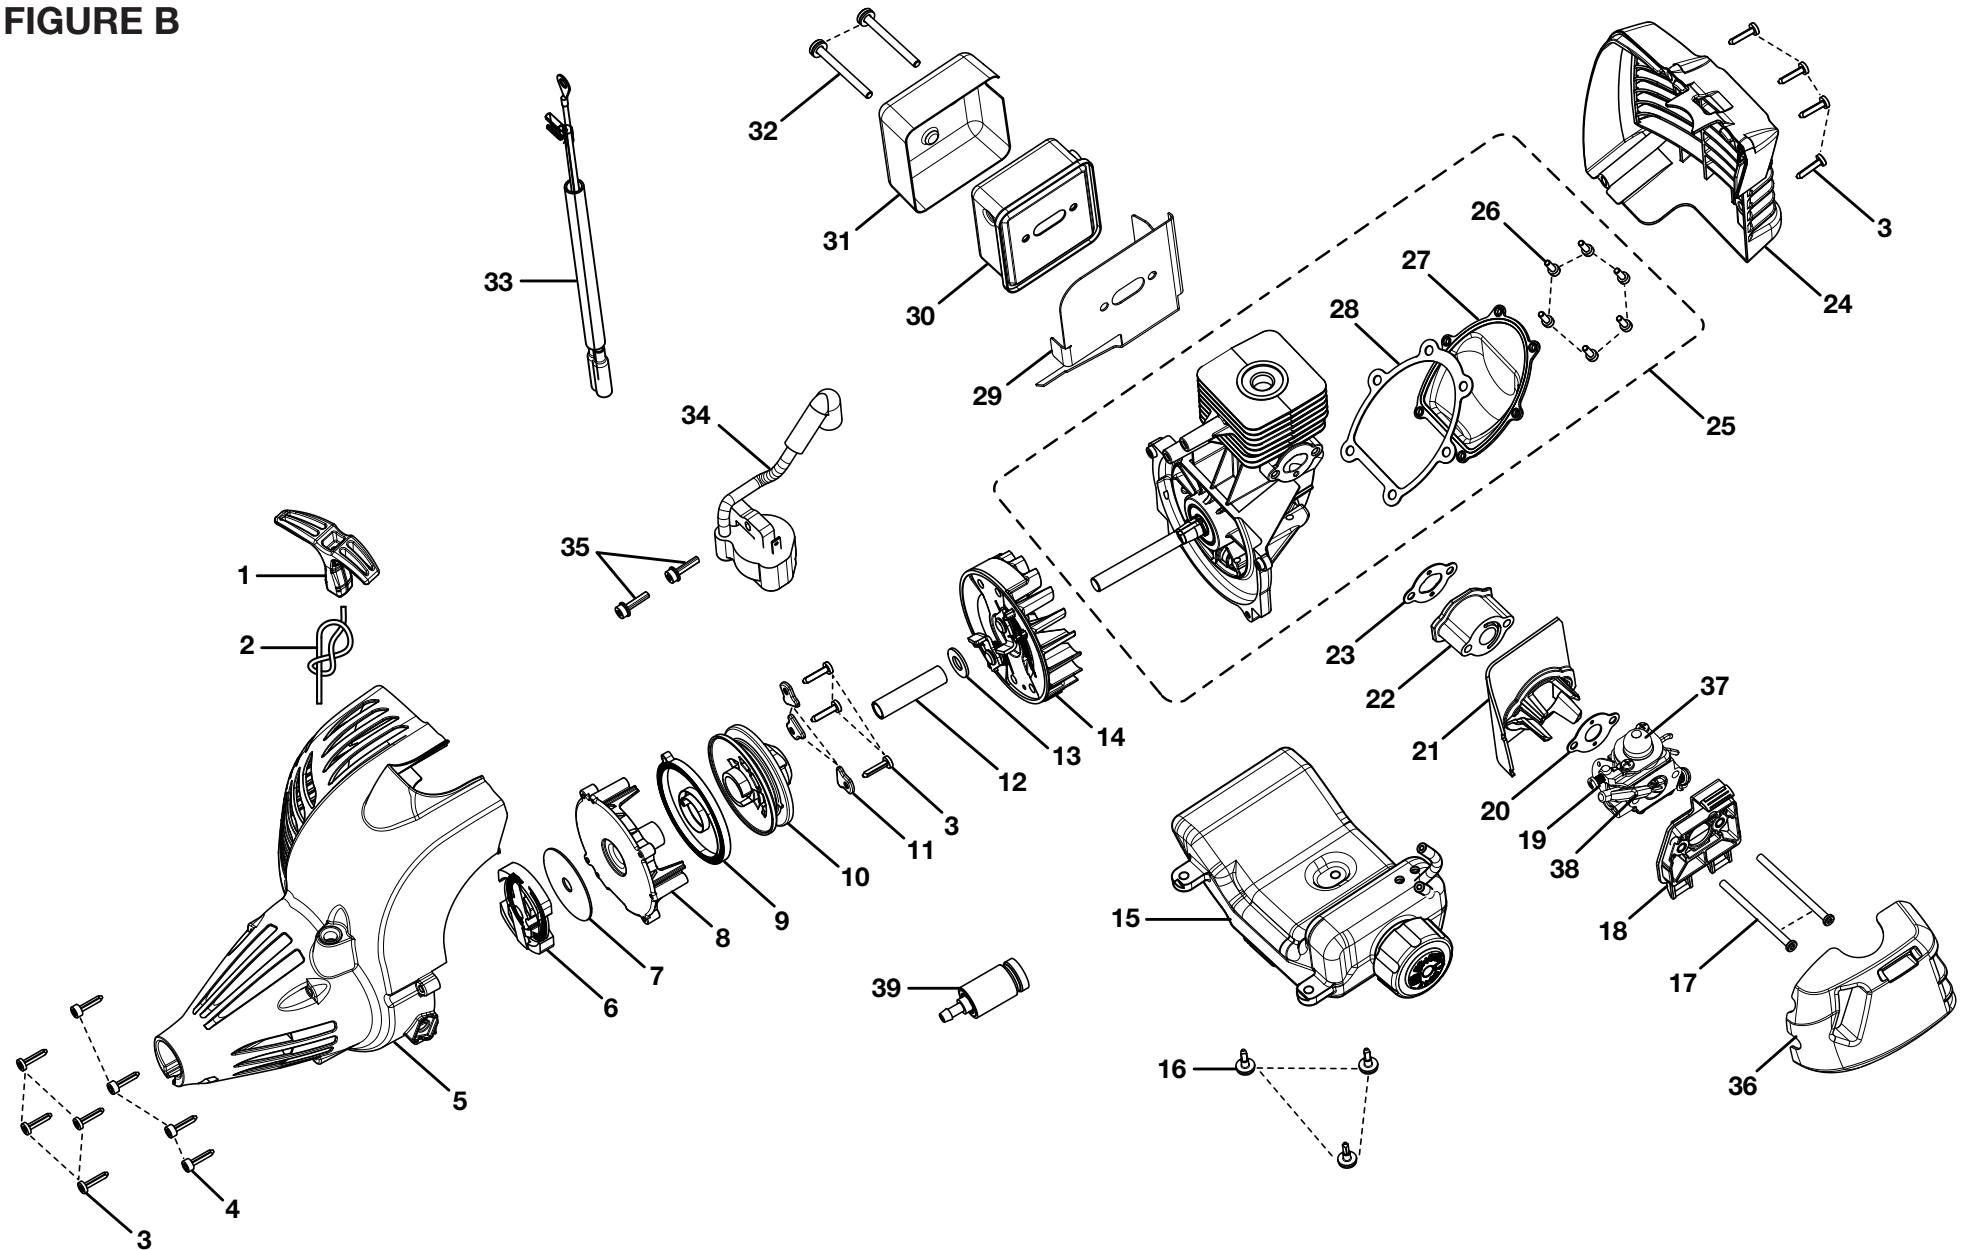

RYOBI 26cc STRING TRIMMERS
MODEL NUMBERS - RY28005, RY28025, RY28045

FIGURE B

**RYOBI 26cc STRING TRIMMERS
MODEL NUMBERS – RY28005, RY28025, RY28045**

PARTS LIST (FIGURE B)

KEY NO.	PART NUMBER	DESCRIPTION	QTY	KEY NO.	PART NUMBER	DESCRIPTION	QTY
1	511731001	Starter Grip.....	1	21	518685001	Air Baffle.....	1
2	900849012	Starter Rope.....	1	22	518497001	Heat Dam	1
3	660466001	Screw (M4 x 18 mm)	11	23	901551001	Inner Heat Dam Gasket.....	1
4	660970001	Screw (M4 x 16 mm)	4	24	518504002	Rear Housing	1
5	308671027	Starter Housing Assembly	1	25	308892014	Short Block Assembly (Inc. Key Nos. 26-28)	1
6	300960002	Clutch Assembly	1	26	660925003	Screw (M4 x 12 mm)	6
7	638090001	Washer	1	27	638337001	Crankcase Cover.....	1
8	518692001	Starter Baffle	1	28	901550001	Crankcase Cover Gasket	1
9	638033001	Spring and Container	1	29	901452001	Muffler Gasket.....	1
10	310022003	Easy Starter Assembly	1	30	308990011	Muffler Assembly	1
11	638389001	Pulley Retainer	3	31	638442001	Muffler Housing.....	1
12	638284002	Spacer Tube.....	1	32	660638003	Muffler Bolt (10-24 x 2-1/8 in.)	2
13	650017001	Washer	1	33	308863024	Electrical Lead Wire Assembly.....	1
14	308811001	Flywheel Assembly.....	1	34	850108008	Ignition Module	1
15	308675035	Fuel Tank and Cap Assembly (Incl. Key No. 39)...	1	35	660968001	Screw (M4 x 19 mm)	2
16	660970002	Screw (M4)	3	36	518777004	Air Box Cover	1
17	660454007	Bolt (M5 x 70 mm).....	2	37	561635001	Primer Bulb	1
18	518766001	Air Box Base	1	38	521523001	Choke Lever	1
19	308054028	Carburetor Assembly	1	39	310976001	Fuel Filter.....	1
20	901552001	Outer Heat Dam Gasket.....	1