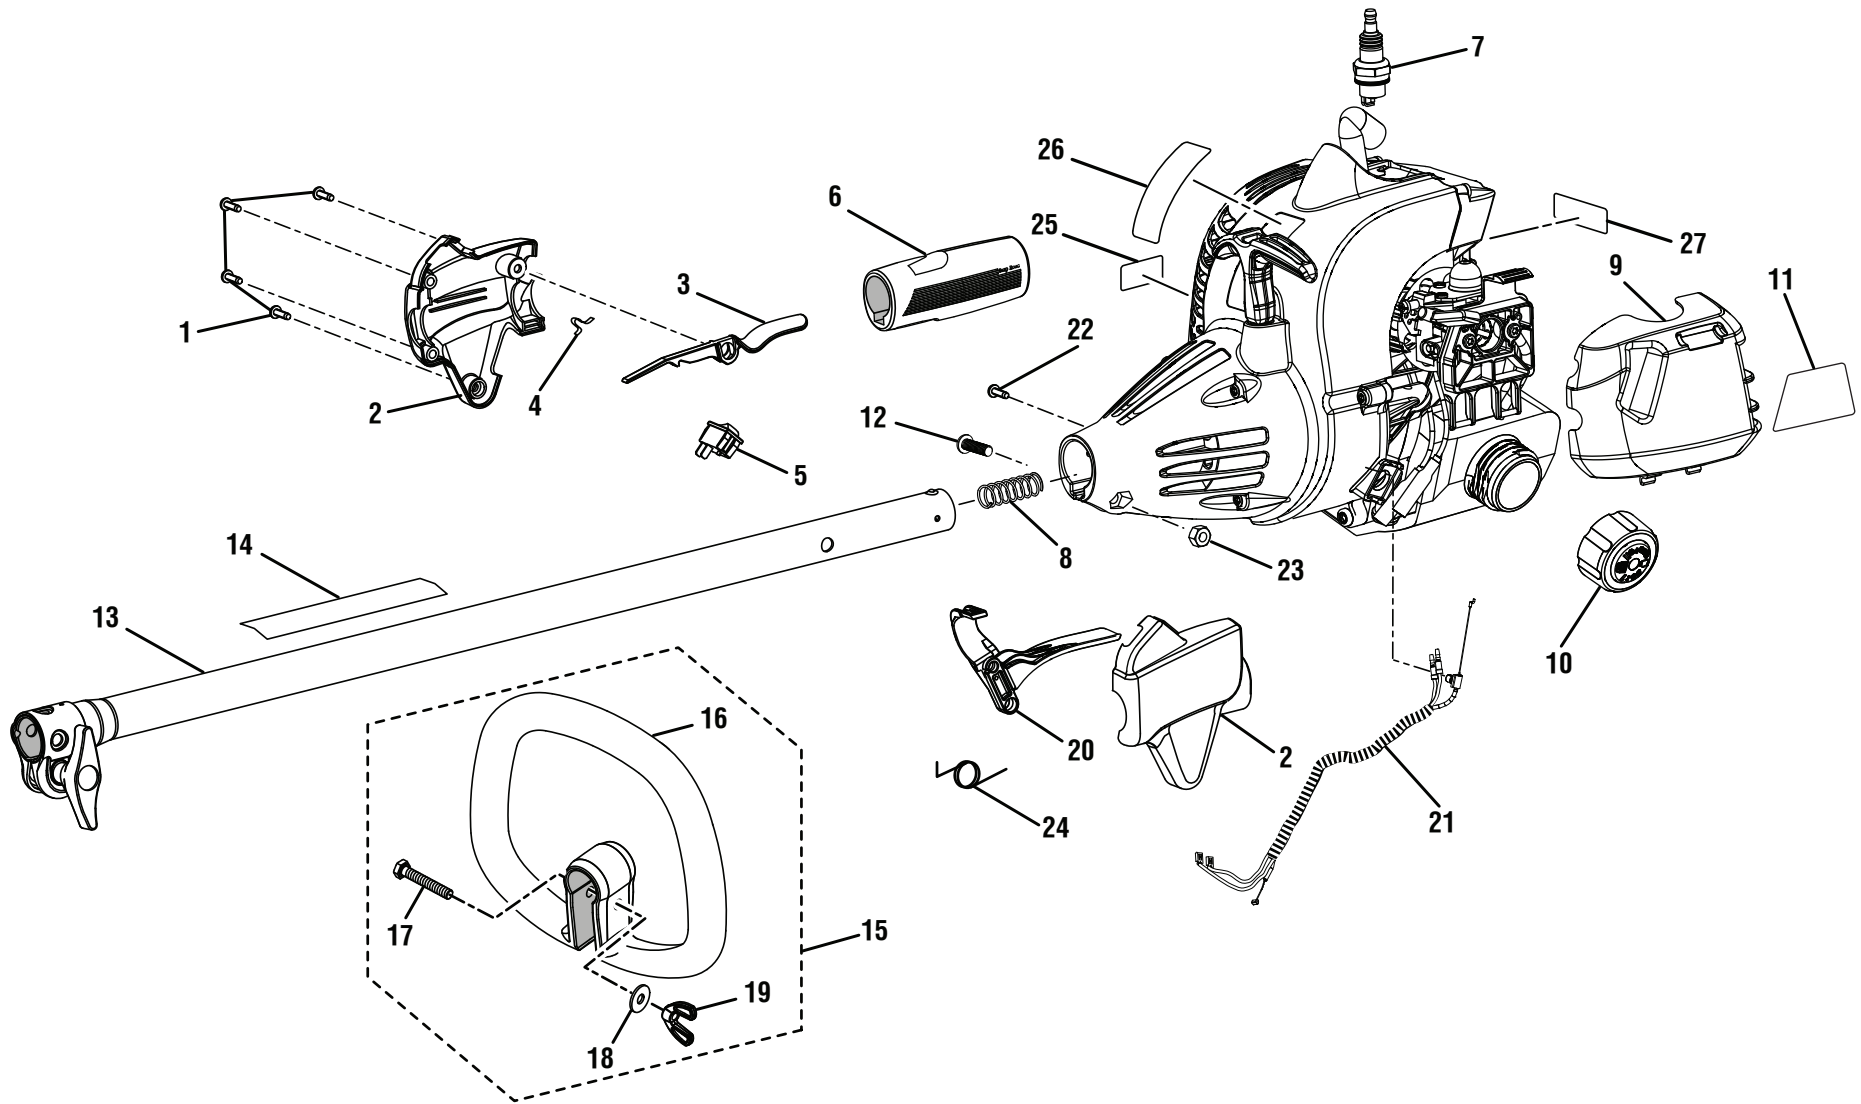

RYOBI
26cc STRING TRIMMERS
MODEL NOS. RY28005, RY28025, RY28045
REPAIR SHEET

RYOBI 26cc STRING TRIMMERS
MODEL NUMBERS - RY28005, RY28025, RY28045

FIGURE A

**RYOBI 26cc STRING TRIMMERS
MODEL NUMBERS – RY28005, RY28025, RY28045**

PARTS LIST (FIGURE A)

KEY NO.	PART NUMBER	DESCRIPTION	QTY	KEY NO.	PART NUMBER	DESCRIPTION	QTY
1	660563002	Screw (M4 x 20 mm)	4	18	678008001	Washer	1
2	308869002	Control Handle Assembly	1	19	518949001	Wing Nut	1
3	518695001	Trigger Lock	1	20	518696001	Throttle Trigger.....	1
4	638431001	Strap Hanger.....	1	21	308842004	Throttle and Lead Assembly	1
5	760700002	Switch (Momentary Contact)	1	22	660634001	Screw (8-16 x 5/16 in., Torx T.F.).....	1
6	570234002	Rear Handle	1	23	678029002	Hex Nut (M6)	1
7	870174001	* Spark Plug (Champion RCJ6Y).....	1	24	690694002	Spring.....	1
8	690140011	Compression Spring	1	25	940654088	Combustion Warning Label.....	1
9	518777004	Air Box Cover	1	26	940705011	Logo Label	1
10	310817004	Fuel Cap Assembly (1.5 in. Diameter).....	1	27	940991032	Model Label (EX26)	1
11	940686059	Label.....	1		940991028	Model Label (CS26).....	1
12	660697002	Bolt (M6 x 20 mm).....	1		940991030	Model Label (SS26).....	1
13	308470013	Upper Boom Assembly	1	Not Shown:			
14	940657034	Warning Decal	1	988000786	Operator's Manual (RY28005).....		1
15	308991001	Front Handle Assembly (Inc. Key Nos. 16-19).....	1	987000778	Operator's Manual (RY28025 & RY28045).....		1
16	518738001	Front Handle	1	10-27-11			
17	660643008	Bolt (1/4-20 x 40 mm)	1	(REV:01)			