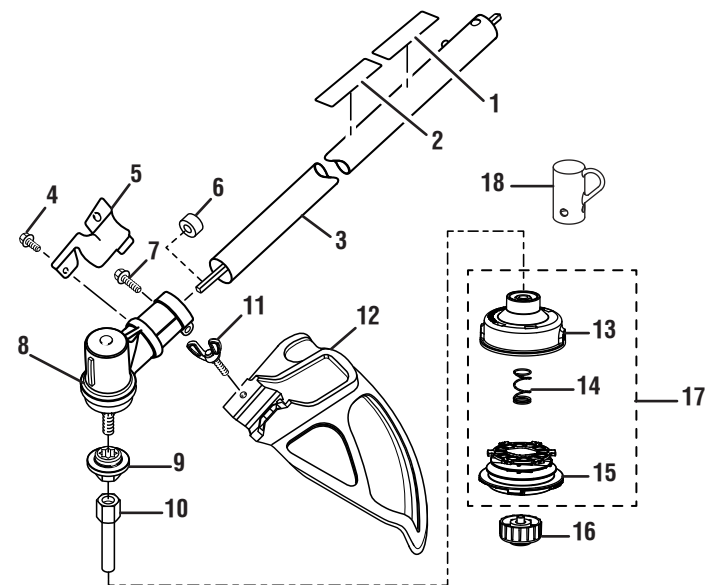

RYOBI 26cc STRING TRIMMERS
MODEL NUMBERS – RY28005, RY28025, RY28045

FIGURE C
MODEL
RY28025

FIGURE C
MODEL
RY28045

Key No.	Service Number	Description	Qty.
1	940726013	Logo Label	1
2	940230132	Warning Label	1
3	308038010	Curved Shaft Assembly	1
4	120642001	Washer and Bolt Assembly	1
5	308052001	Curved Shaft Grass Deflector	1
6	310643001	String Head Housing	1
7	678022001	Spring	1
8	310412001	Spool	1
9	308042002	Spool Retainer	1
10	309562002	String Head Assembly (Incl. Key Nos. 6-8)	1
11	518019002	Hanger Cap	1

Key No.	Service Number	Description	Qty.
1	940726013	Logo Label	1
2	940230132	Warning Label	1
3	308035011	Straight Shaft Assembly	1
4	660736001	Screw (10-24 x 5/8 in.)	1
5	638125001	Clamp	1
6	518367001	Spacer	1
7	660642001	Screw (1/4-20 x 1-1/4 in.)	1
8	308210002	Gear Head	1
9	678011002	Washer	1
10	678019002	Arbor	1
11	660886001	Wing Screw (1/4-20 x 1-1/4 in.)	1
12	308473001	Grass Deflector Assembly (Incl. Key No. 11)	1
13	310643001	String Head Housing	1
14	678022001	Spring	1
15	310412001	Spool	1
16	308042003	Spool Retainer	1
17	309562002	String Head Assembly (Incl. Key Nos. 13-15)	1
18	518019002	Hanger Cap	1