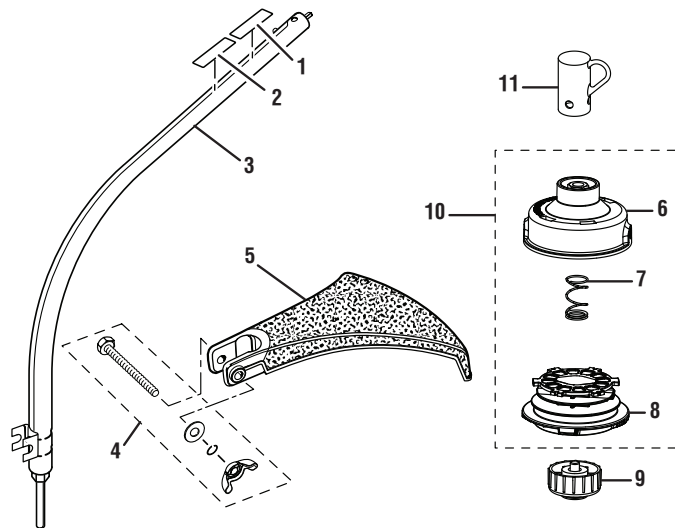

RYOBI 26cc STRING TRIMMERS
MODEL NUMBERS – RY28005, RY28025, RY28045

FIGURE C
MODEL
RY28025

FIGURE C
MODEL
RY28045

Key No.	Service Number	Description	Qty.
1	940726013	Logo Label	1
2	940230132	Warning Label	1
3	308038010	Curved Shaft Assembly	1
4	120642001	Washer and Bolt Assembly	1
5	308052001	Curved Shaft Grass Deflector	1
6	310643001	String Head Housing	1
7	678022001	Spring	1
8	310412001	Spool	1
9	308042002	Spool Retainer	1
10	309562002	String Head Assembly (Incl. Key Nos. 6-8)	1
11	518019002	Hanger Cap	1

Key No.	Service Number	Description	Qty.
1	940726013	Logo Label	1
2	940230132	Warning Label	1
3	308035011	Straight Shaft Assembly	1
4	660736001	Screw (10-24 x 5/8 in.)	1
5	638125001	Clamp	1
6	518367001	Spacer	1
7	660642001	Screw (1/4-20 x 1-1/4 in.)	1
8	308210002	Gear Head	1
9	678011002	Washer	1
10	678019002	Arbor	1
11	660886001	Wing Screw (1/4-20 x 1-1/4 in.)	1
12	308473001	Grass Deflector Assembly (Incl. Key No. 11)	1
13	310643001	String Head Housing	1
14	678022001	Spring	1
15	310412001	Spool	1
16	308042003	Spool Retainer	1
17	309562002	String Head Assembly (Incl. Key Nos. 13-15)	1
18	518019002	Hanger Cap	1