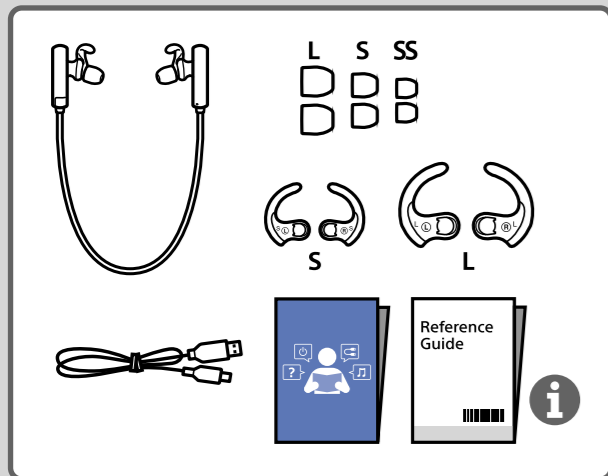

1

2

3

MDR-XB50BS

OFF

ON

Phone call icon