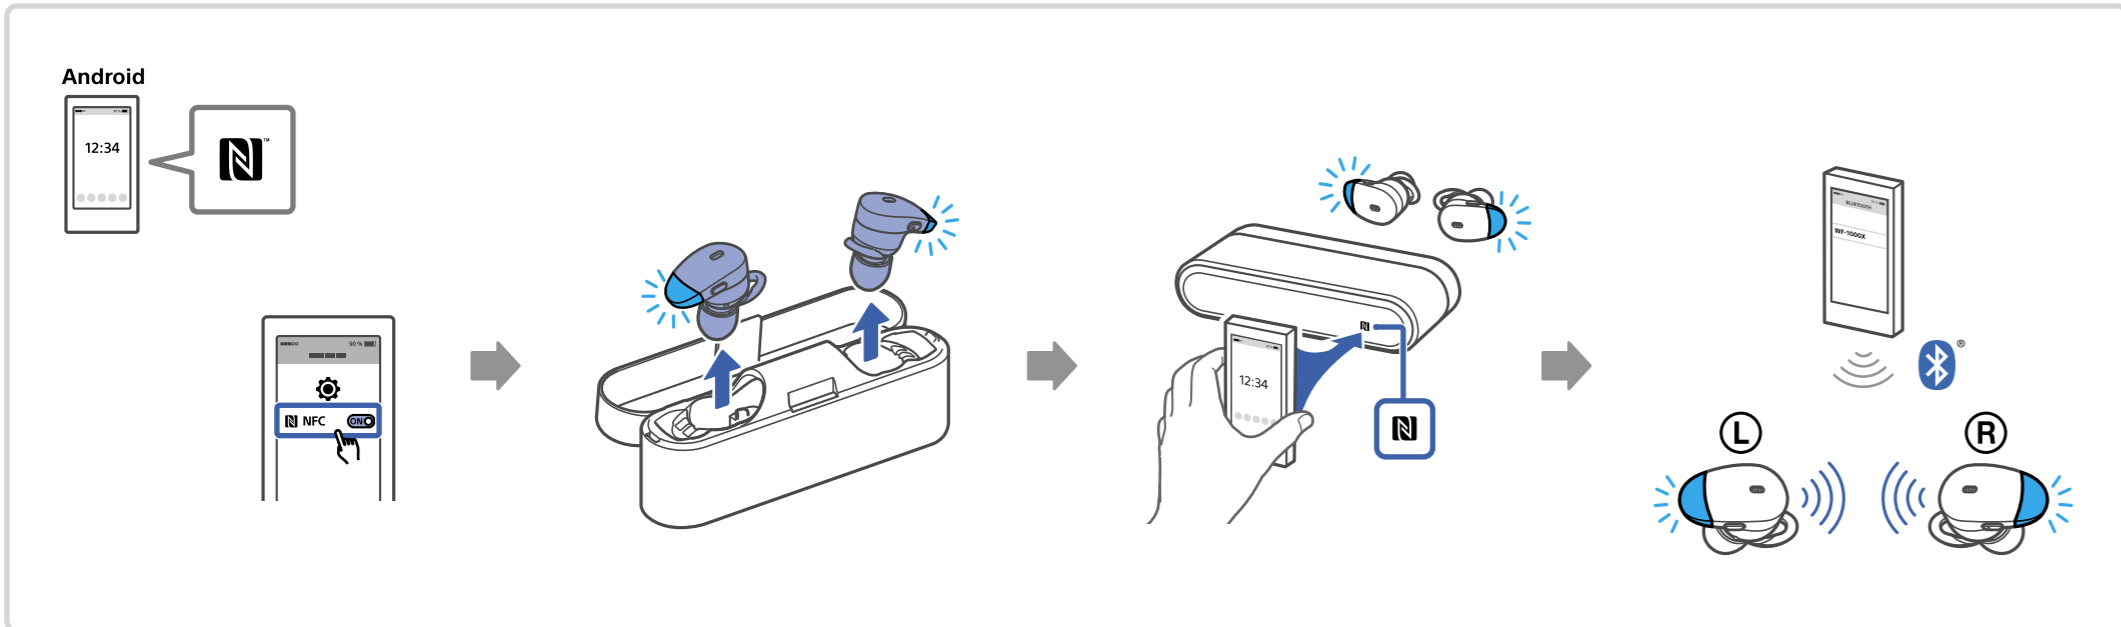

# 3

"Noise Canceling"  
↓  
"Ambient Sound"  
↓  
"Off"

<http://www.sony.net/hpc/>  
Sony Headphones Connect

[http://rd1.sony.net/help/mdr/wf1000x/h\\_zz/](http://rd1.sony.net/help/mdr/wf1000x/h_zz/)