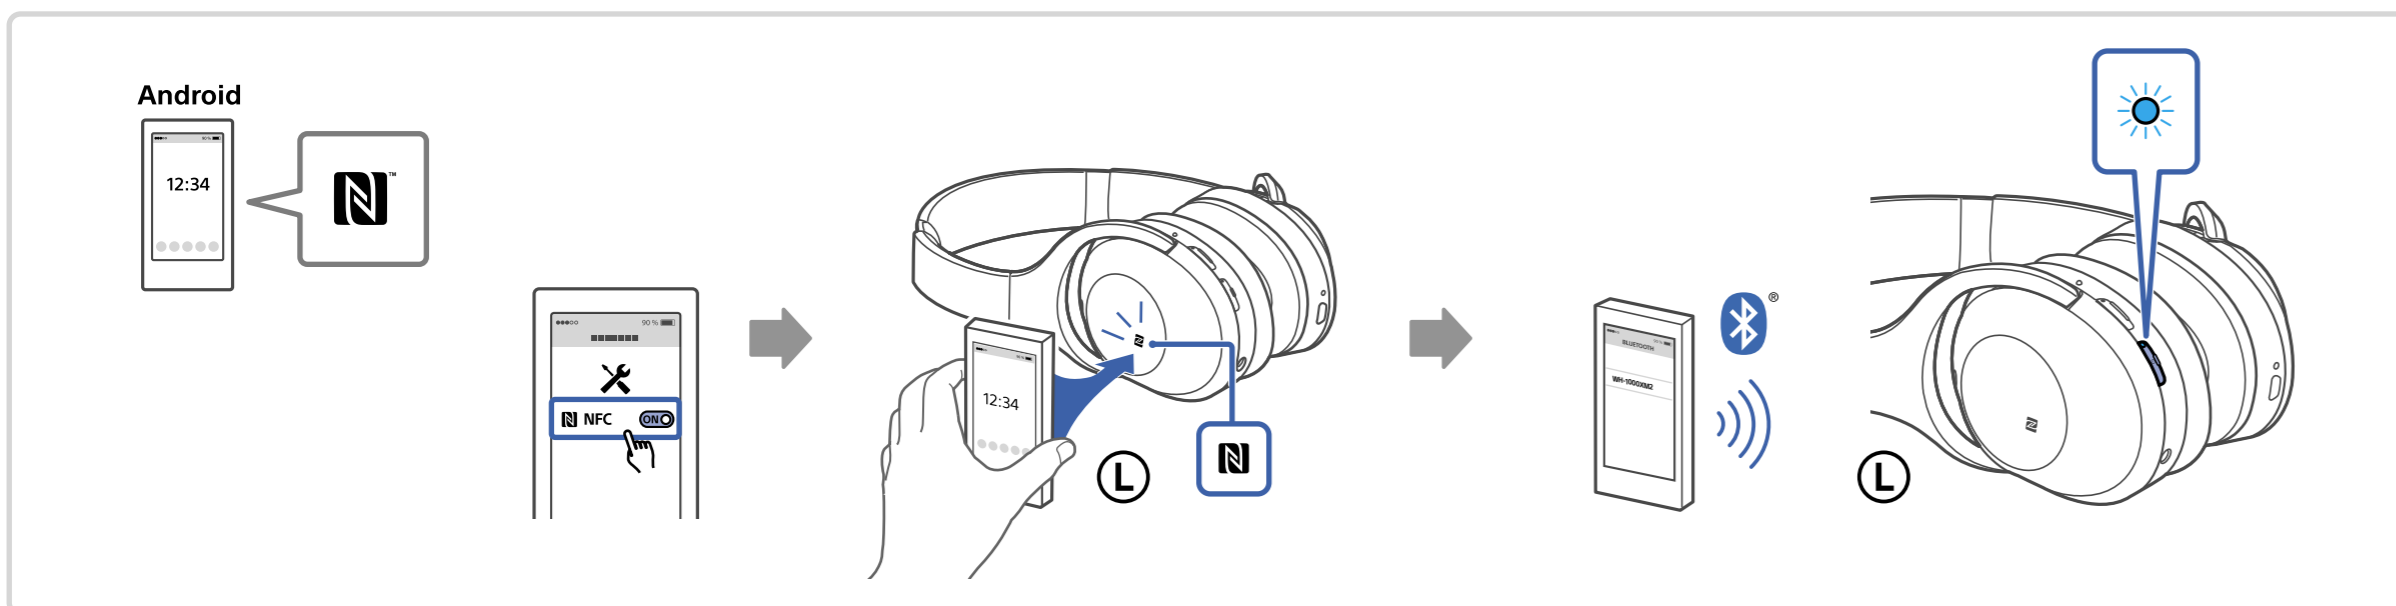

# 3

WH-1000XM2

**i** [http://rd1.sony.net/help/mdr/wh1000xm2/h\\_zz/](http://rd1.sony.net/help/mdr/wh1000xm2/h_zz/)

This block contains an information icon, a QR code, and the URL [http://rd1.sony.net/help/mdr/wh1000xm2/h\\_zz/](http://rd1.sony.net/help/mdr/wh1000xm2/h_zz/). Below the QR code and URL are icons of a laptop and a smartphone displaying the help page.