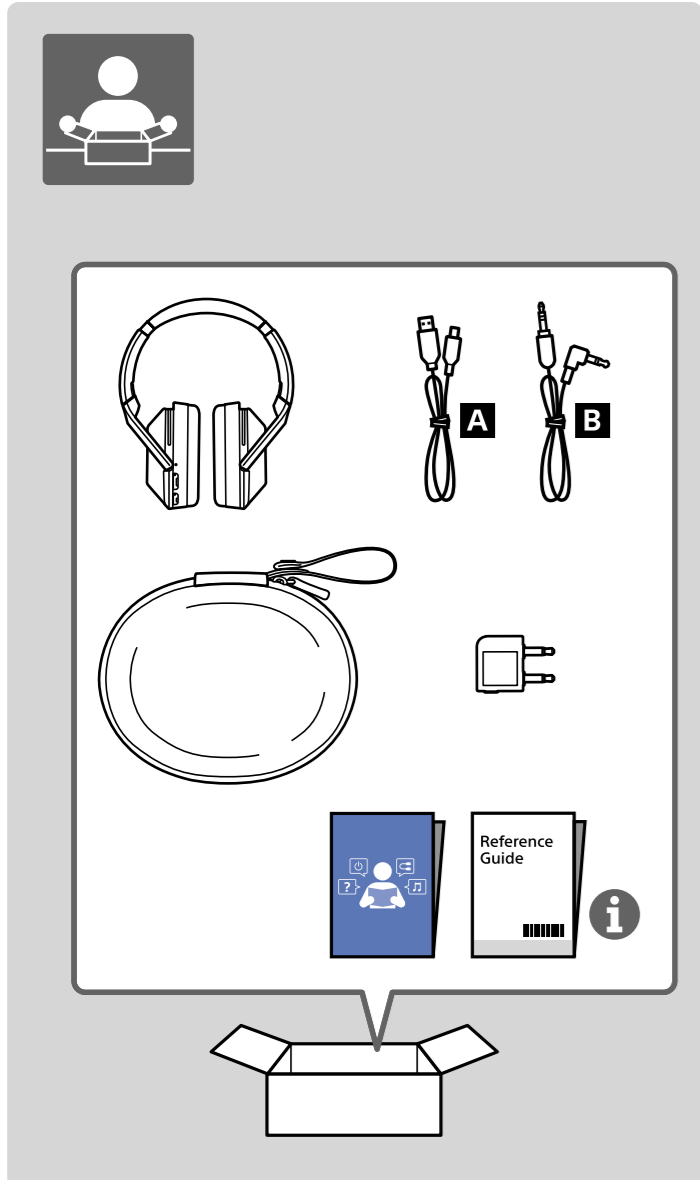

# 3

WH-1000XM2

**i** [http://rd1.sony.net/help/mdr/wh1000xm2/h\\_zz/](http://rd1.sony.net/help/mdr/wh1000xm2/h_zz/)

This block contains an information icon, a QR code, and the URL [http://rd1.sony.net/help/mdr/wh1000xm2/h\\_zz/](http://rd1.sony.net/help/mdr/wh1000xm2/h_zz/). Below the QR code and URL are icons of a laptop and a smartphone displaying the help page.